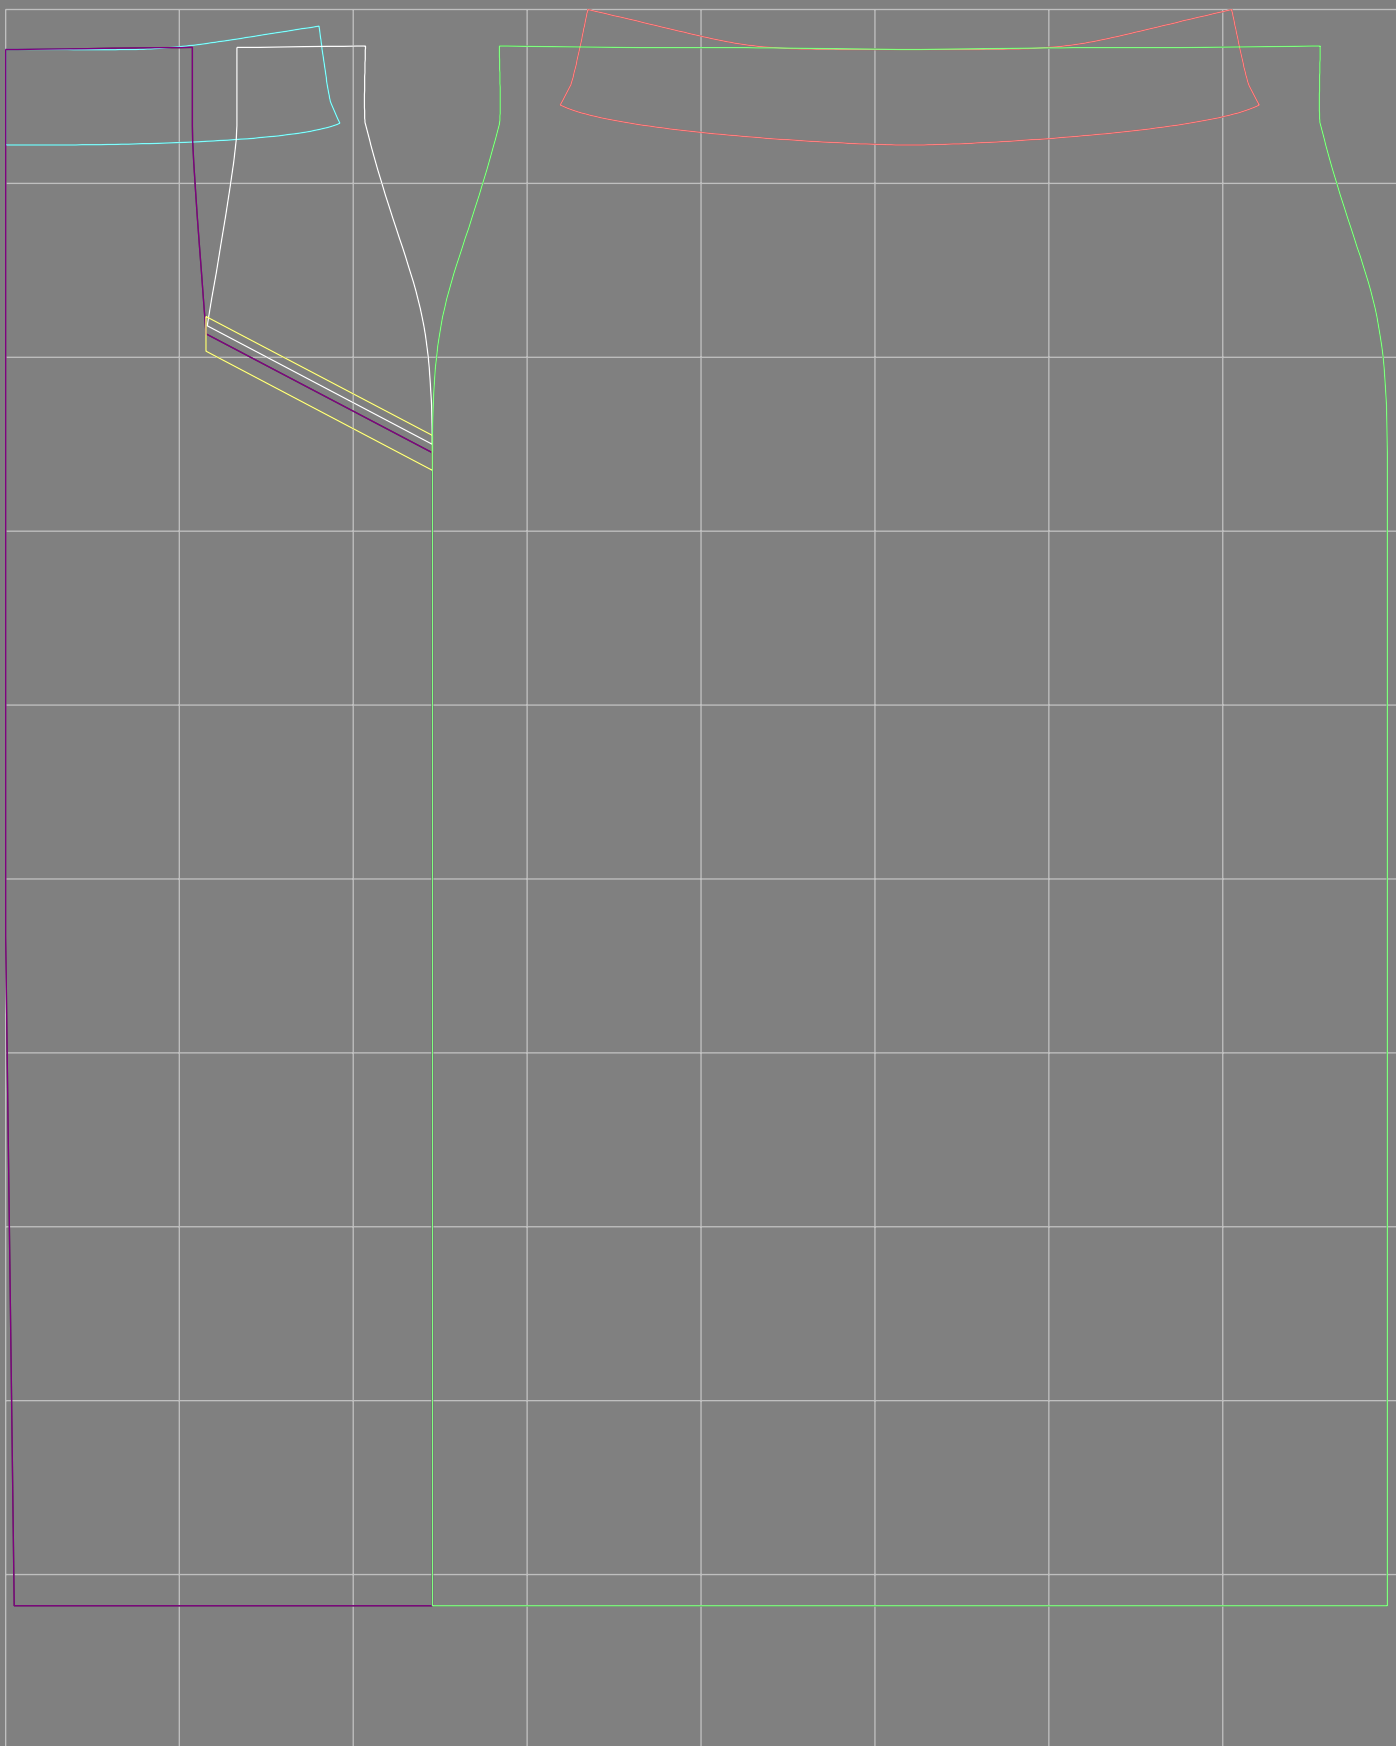

Not for print

Paper size: A4, size:1399.00 x937.07 mm

Example

size:1468.92 x1087.04 mm

Maneken =1 ver.0

rz_1=170

rz_16=92

rz_17=78.8

rz_18=71.8

rz_19=100

rz_20=98.1

.
.
.