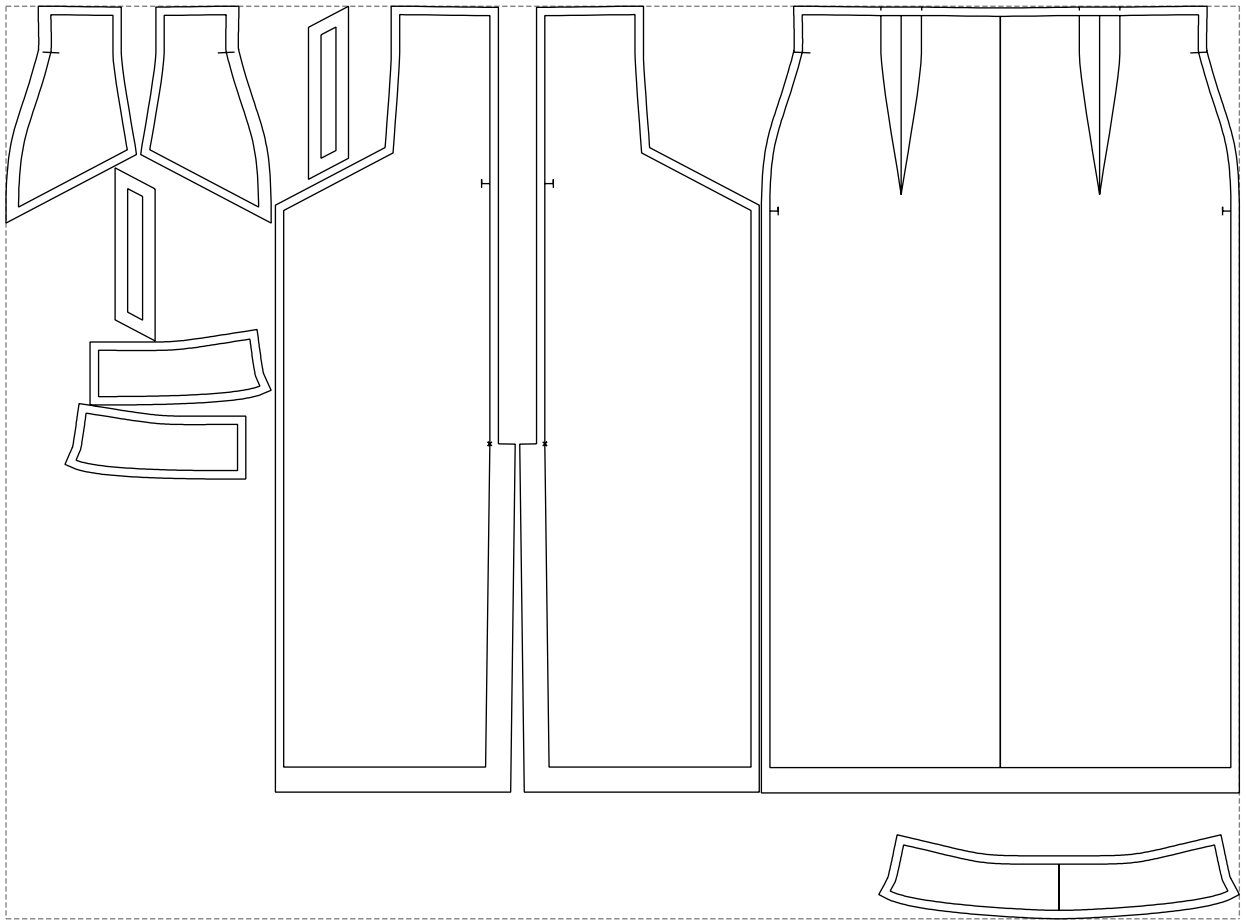

Not for print

Paper size: A4, size:1399.00 x937.07 mm

Example

size:1468.92 x1087.04 mm

Maneken =1 ver.0

rz_1=170

rz_16=92

rz_17=78.8

rz_18=71.8

rz_19=100

rz_20=98.1

.
.
.