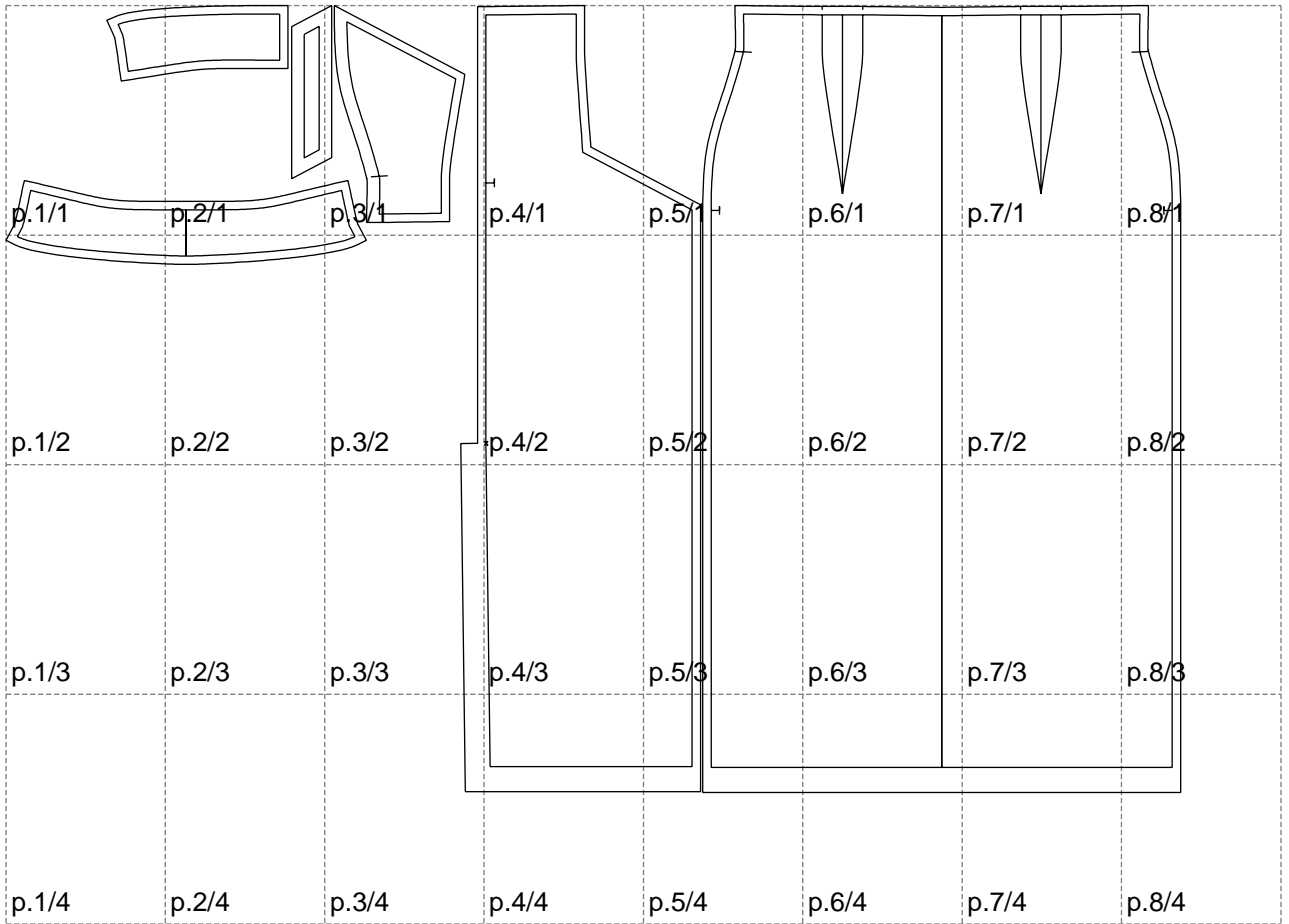

Not for print

Paper size: A4, size:1399.00 x937.07 mm

Example

size:1468.92 x1087.04 mm

Maneken =1 ver.0

rz_1=170

rz_16=92

rz_17=78.8

rz_18=71.8

rz_19=100

rz_20=98.1

.
.
.