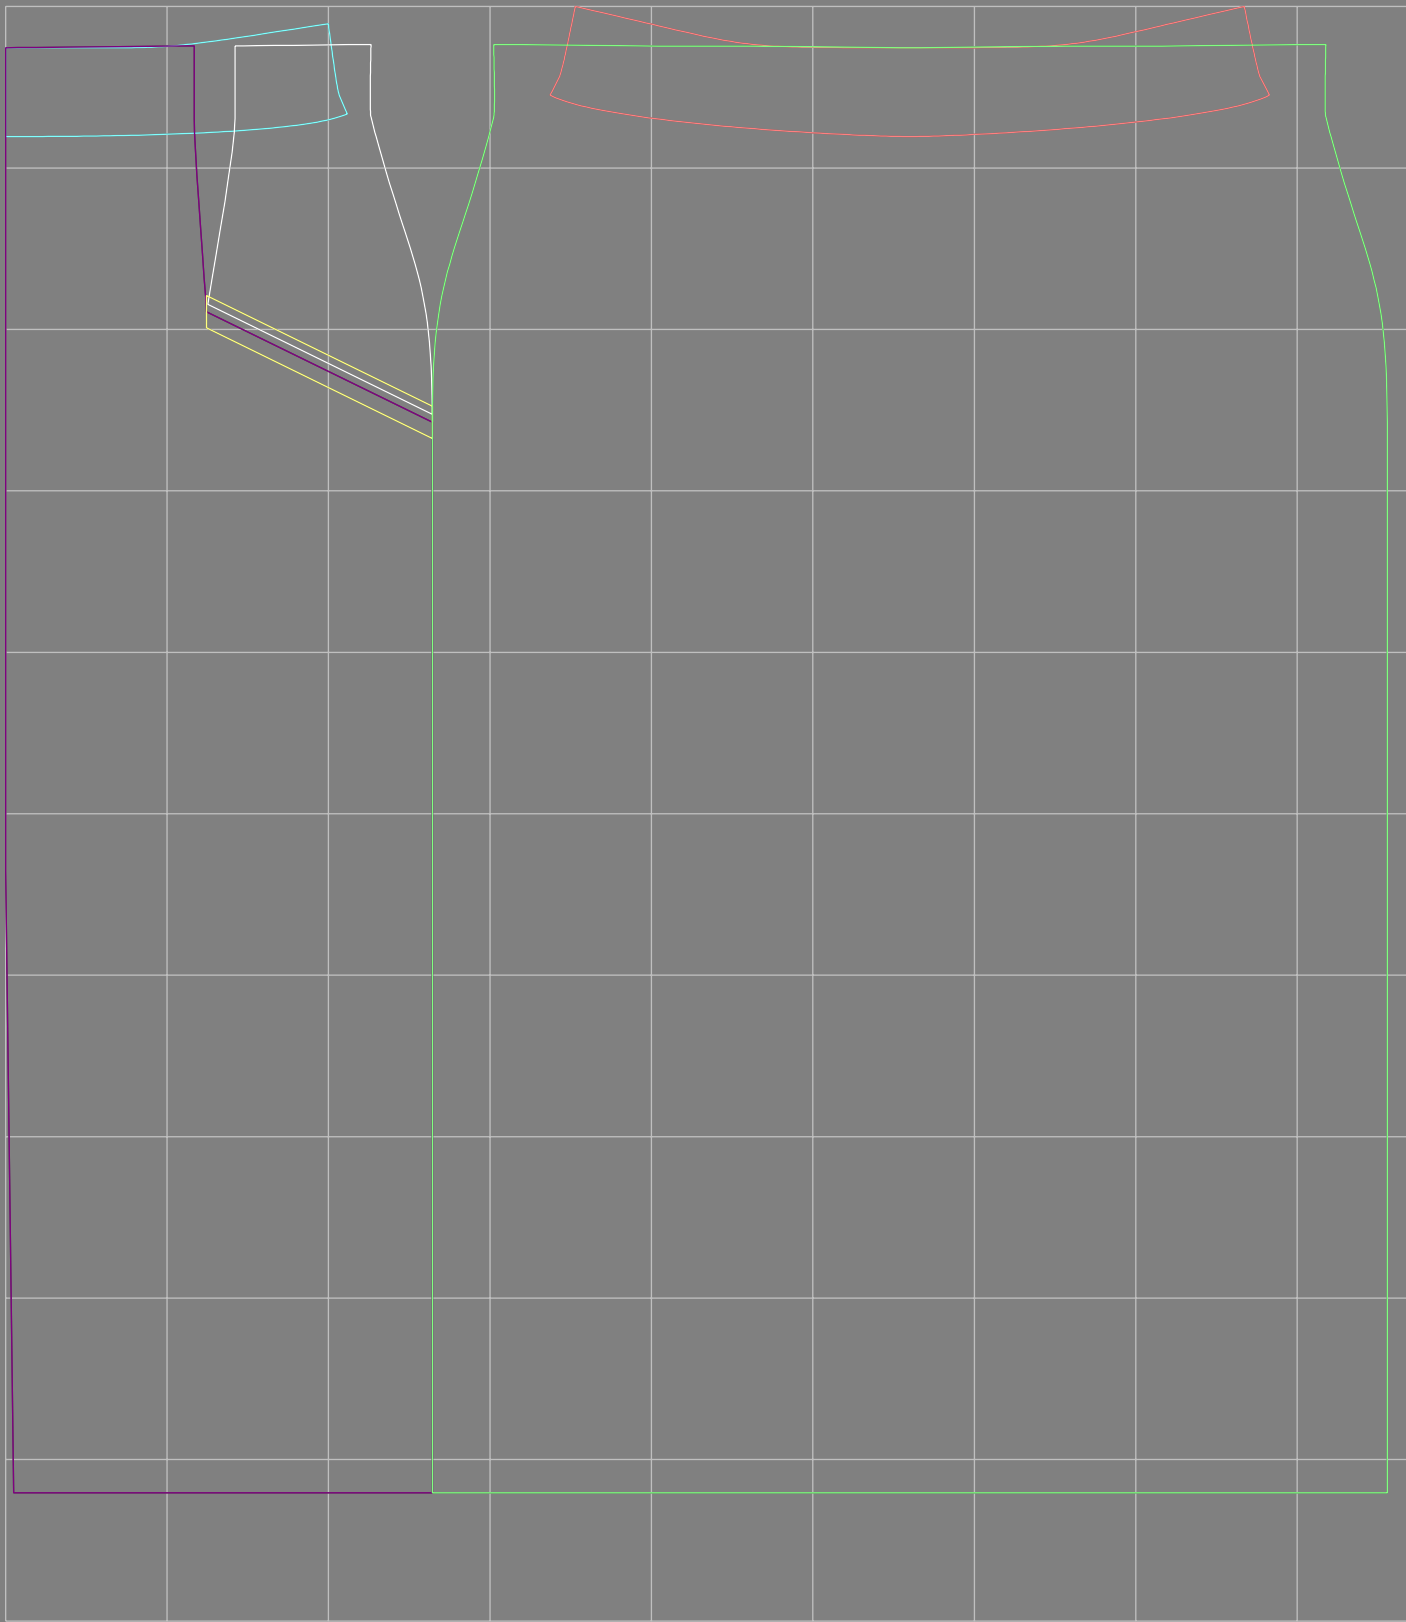

Not for print

Paper size: A4, size:1388.93 x937.07 mm

Example

size:1499.00 x1089.58 mm

Maneken =1 ver.0

rz_1=170

rz_16=100

rz_17=85.4

rz_18=80.2

rz_19=108

rz_20=105.4

.
.
.