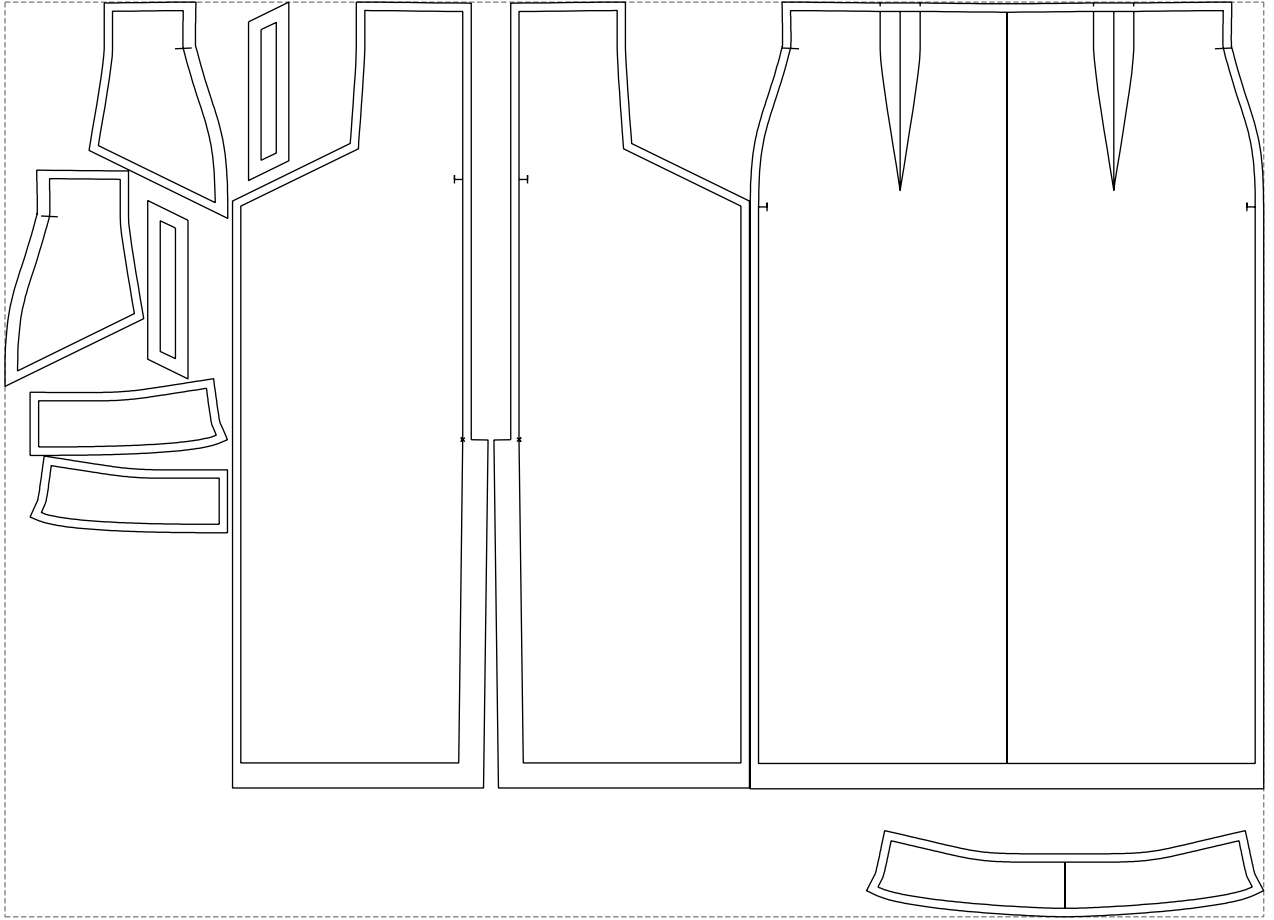

Not for print

Paper size: A4, size:1388.93 x937.07 mm

Example

size:1499.00 x1089.58 mm

Maneken =1 ver.0

rz_1=170

rz_16=100

rz_17=85.4

rz_18=80.2

rz_19=108

rz_20=105.4

.
.
.