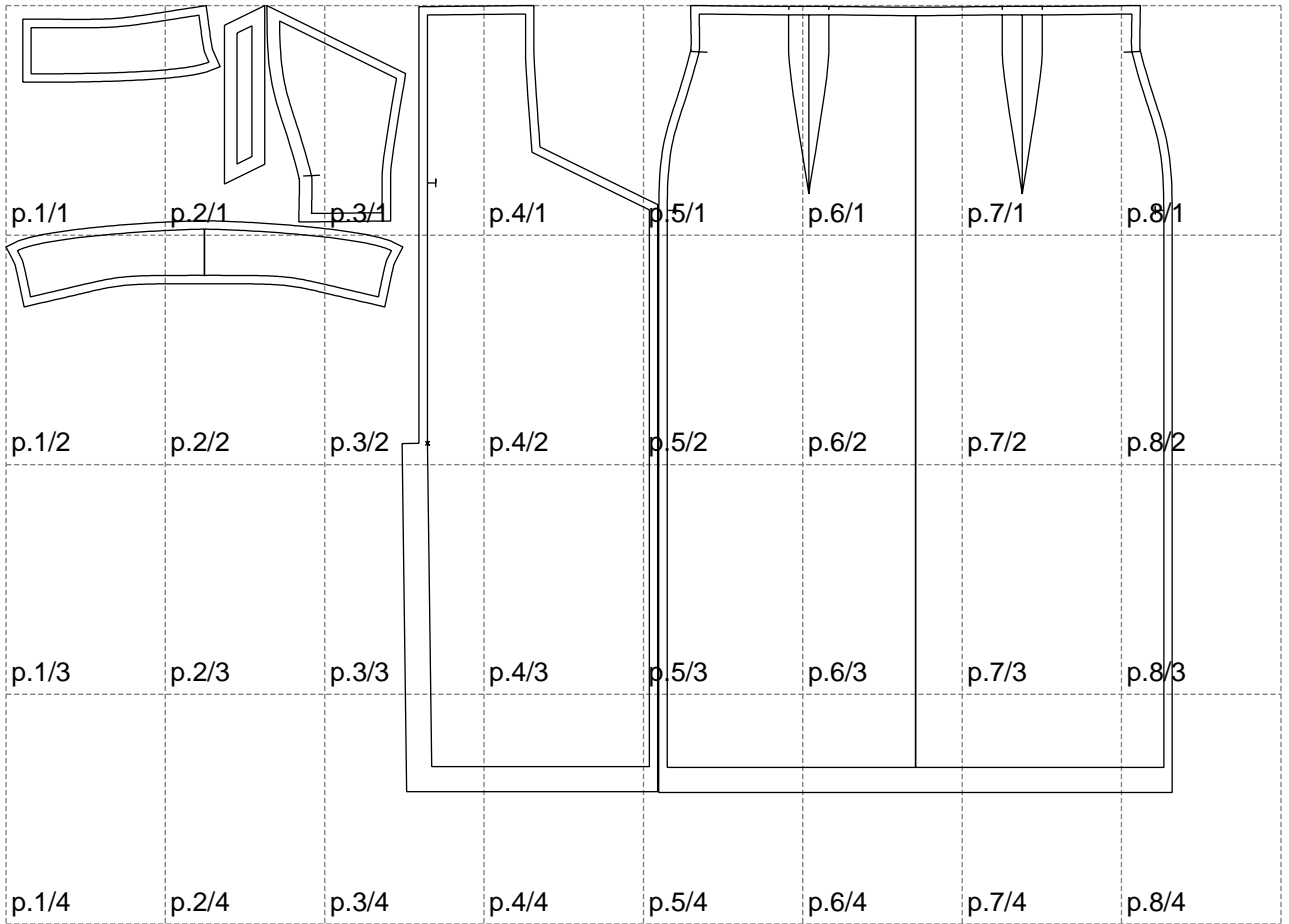

Not for print

Paper size: A4, size:1388.93 x937.07 mm

Example

size:1499.00 x1089.58 mm

Maneken =1 ver.0

rz_1=170

rz_16=100

rz_17=85.4

rz_18=80.2

rz_19=108

rz_20=105.4

.
.
.