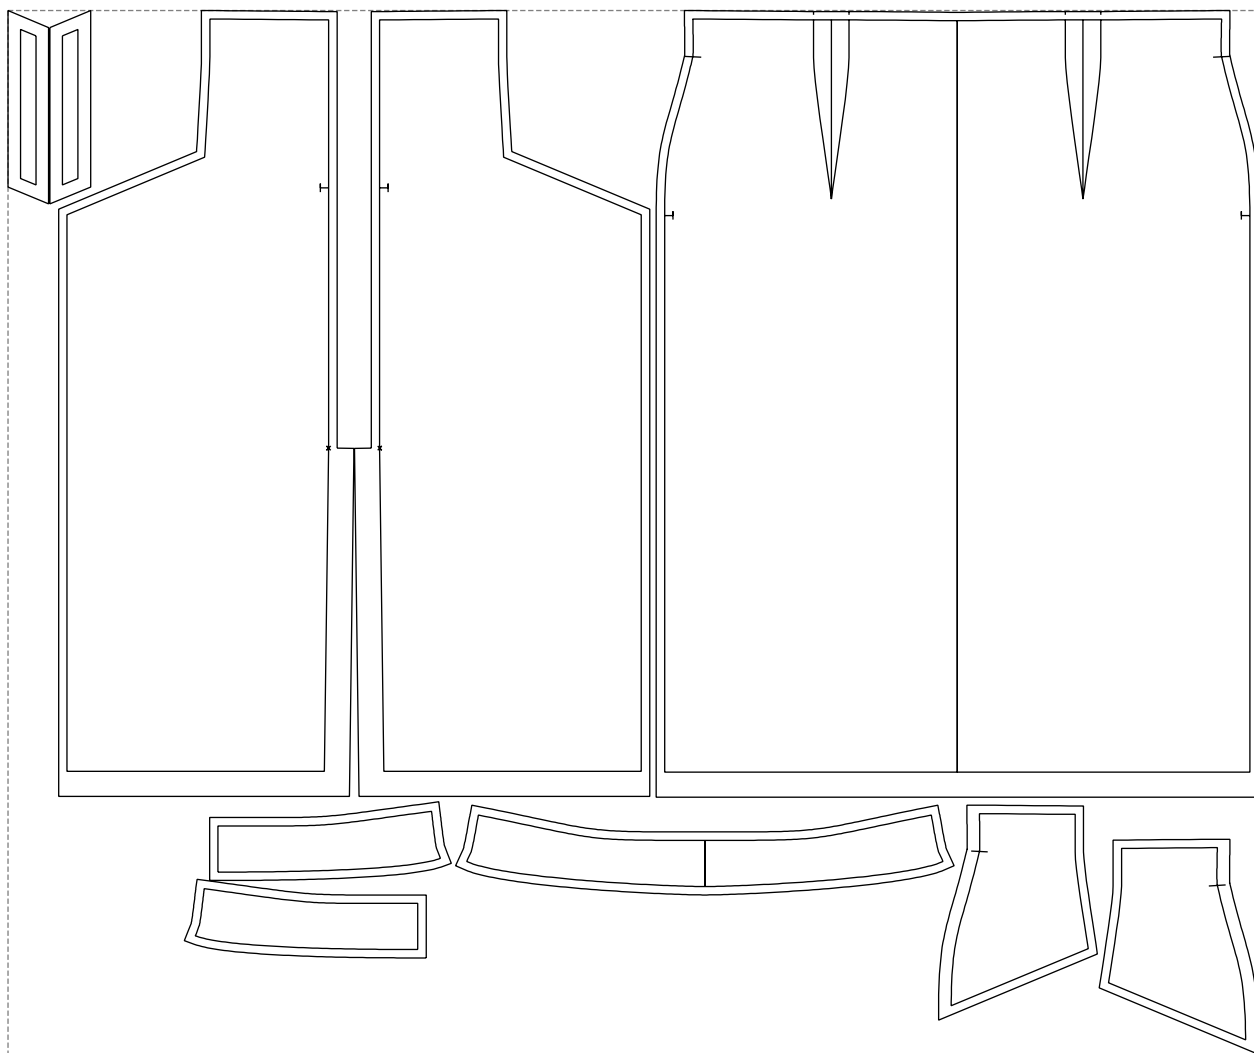

Not for print

Paper size: A4, size:1358.96 x1094.03 mm

# Example

size:1489.00 x1243.24 mm

Maneken =1 ver.0

rz\_1=170

rz\_16=120

rz\_17=104

rz\_18=103.6

rz\_19=128

rz\_20=125.1

---

. . . . .  
. . . . .  
. . . . .