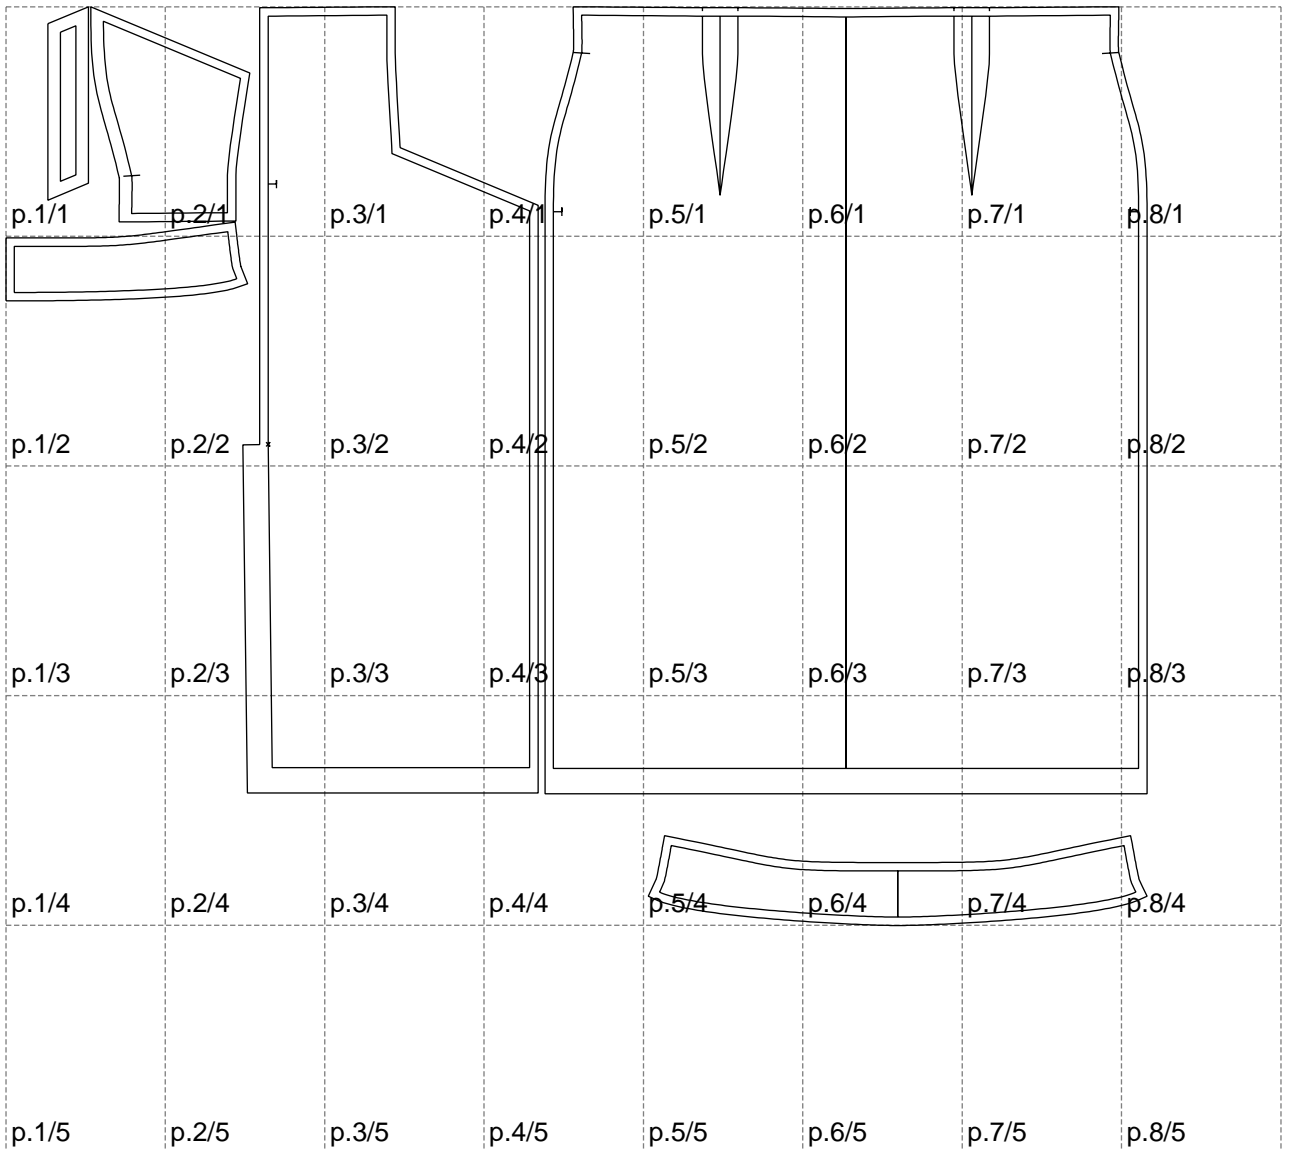

Not for print

Paper size: A4, size:1358.96 x1094.03 mm

# Example

size:1489.00 x1243.24 mm

Maneken =1 ver.0

rz\_1=170

rz\_16=120

rz\_17=104

rz\_18=103.6

rz\_19=128

rz\_20=125.1

---

. . . . .  
. . . . .  
. . . . .