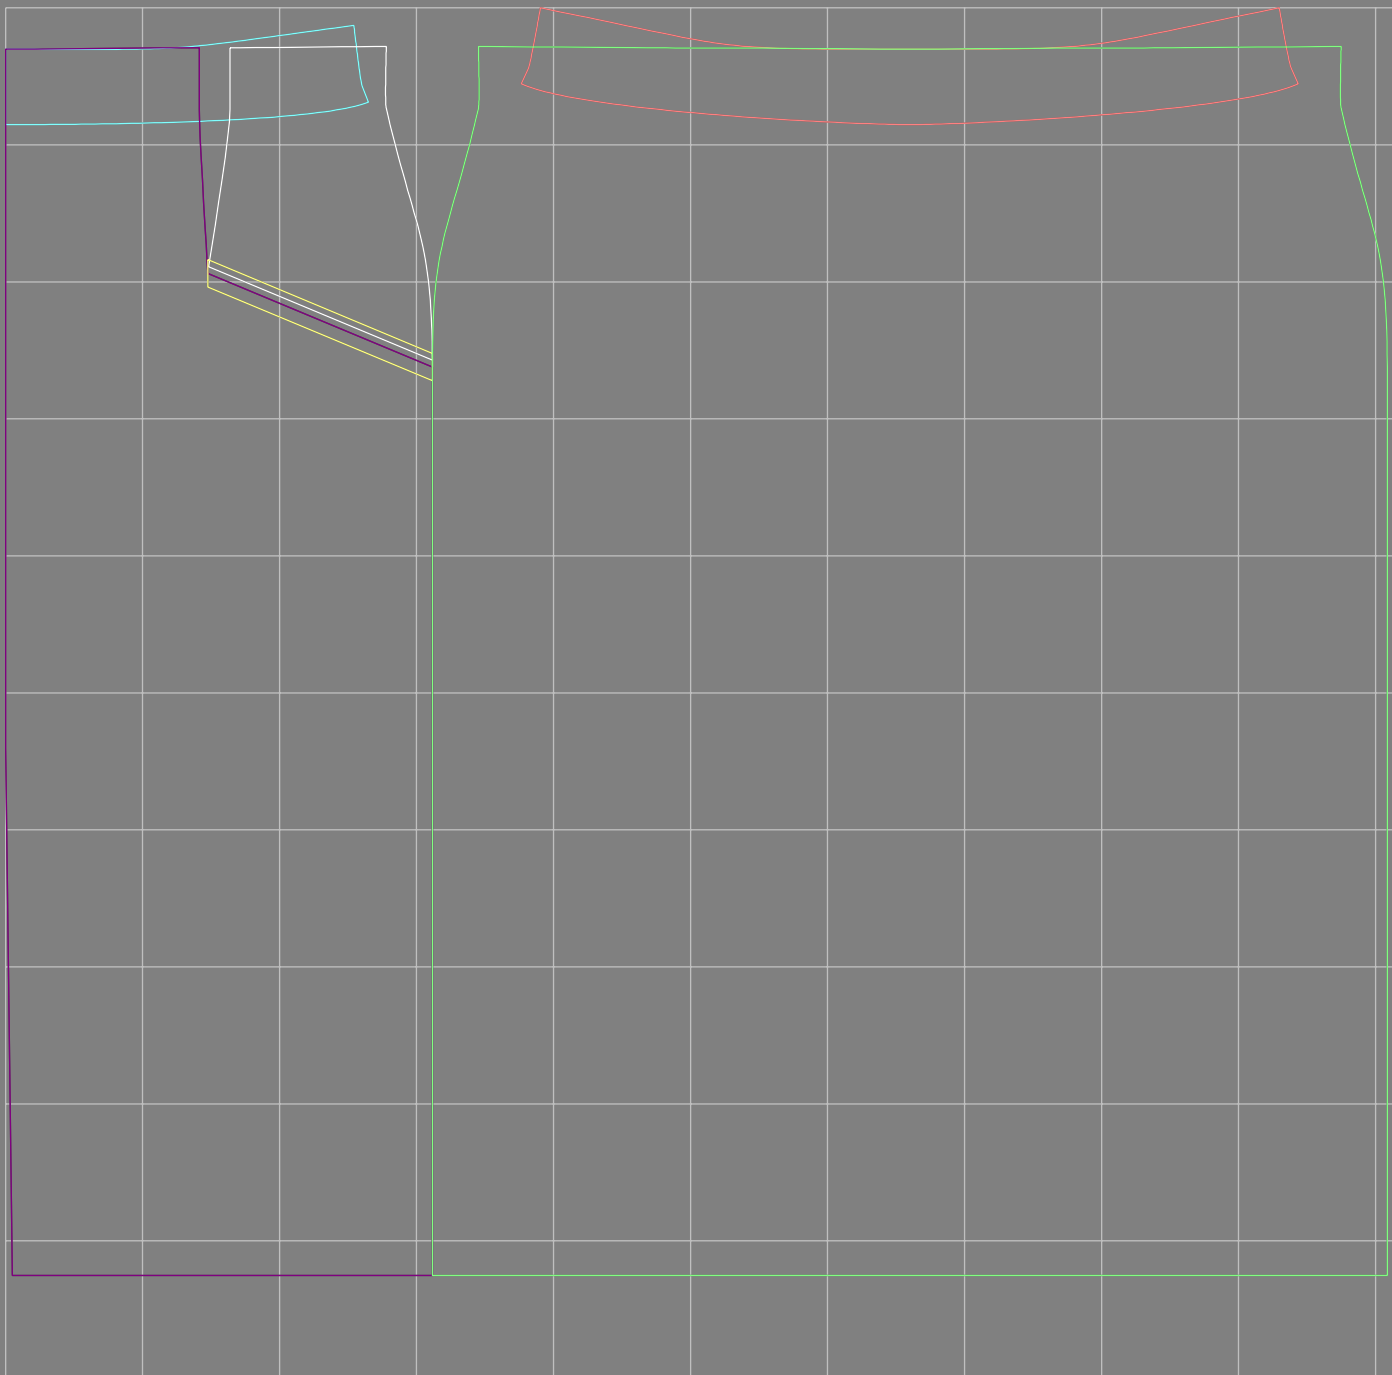

Not for print

Paper size: A4, size:1358.96 x1094.03 mm

# Example

size:1489.00 x1243.24 mm

Maneken =1 ver.0

rz\_1=170

rz\_16=120

rz\_17=104

rz\_18=103.6

rz\_19=128

rz\_20=125.1

---

. . . . .  
. . . . .  
. . . . .