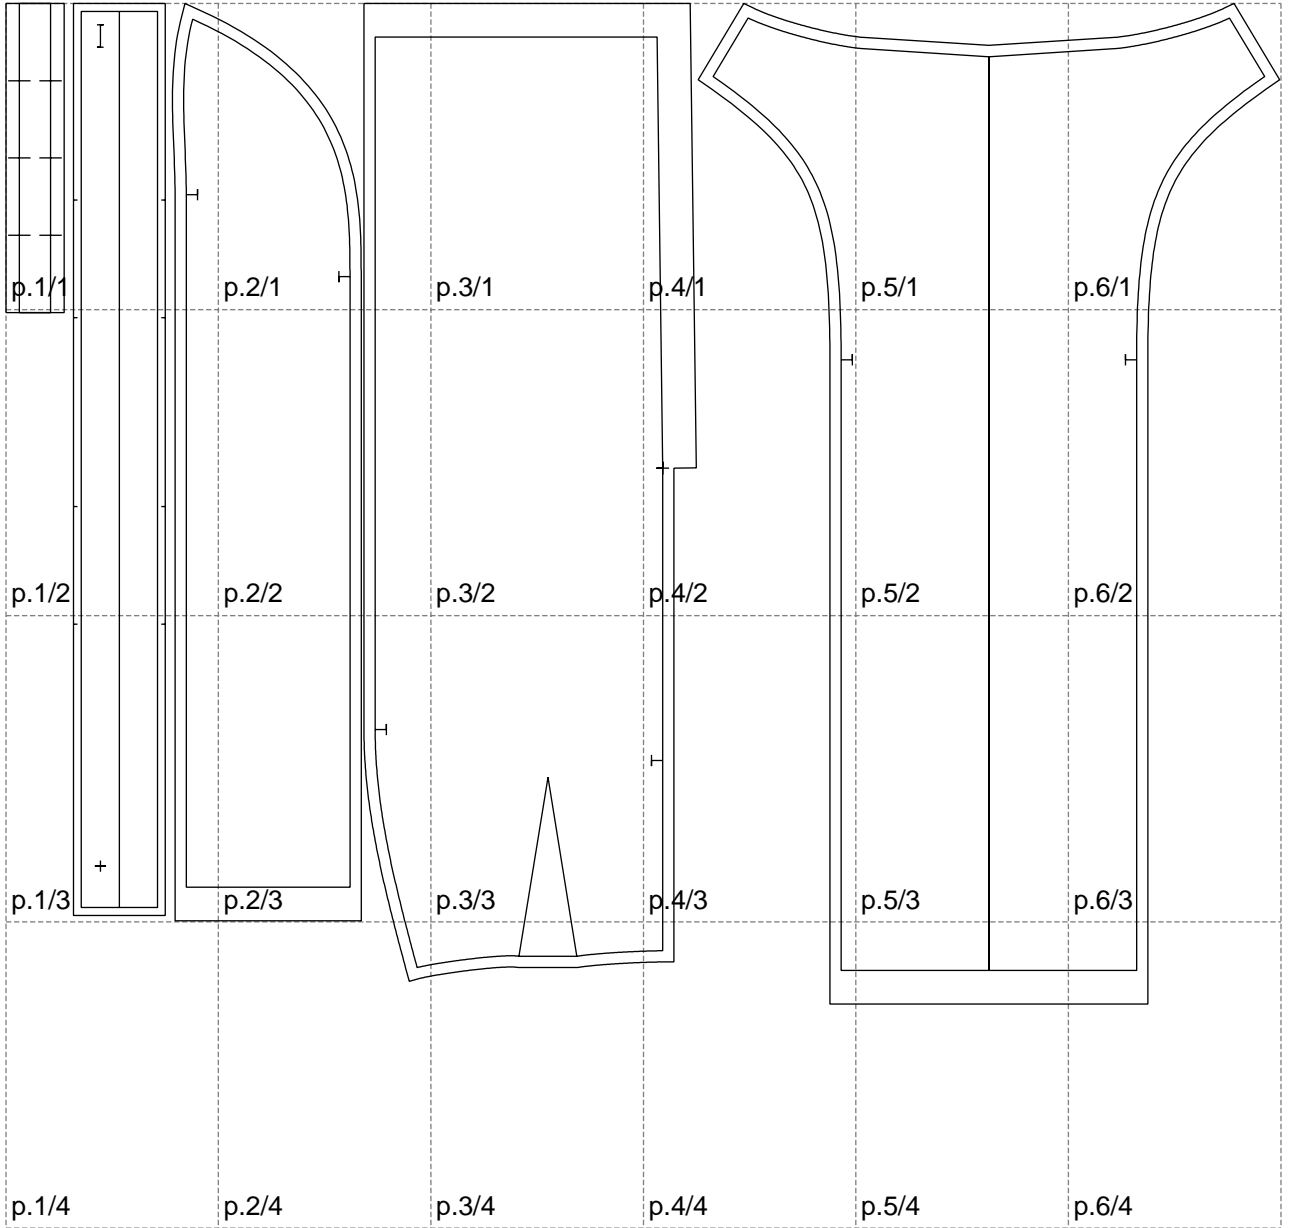

Not for print

Paper size: A4, size:1137.64 x893.48 mm

Example

size:1127.20 x893.48 mm

Maneken =1 ver.0

rz_1=170

rz_16=96

rz_17=82

rz_18=76

rz_19=104

rz_20=101.8

.
.
.