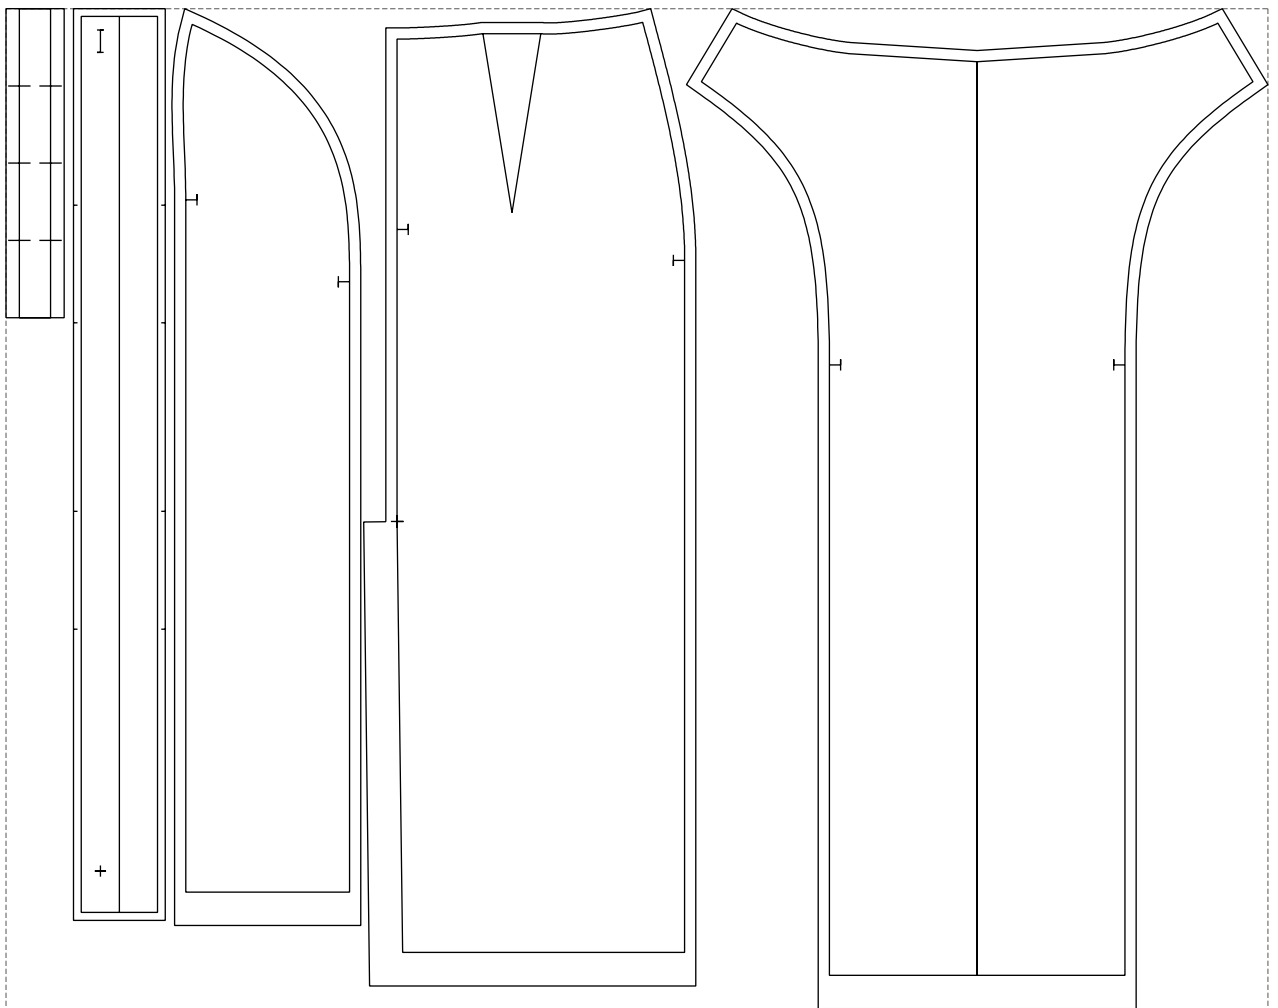

Not for print

Paper size: A4, size:1137.64 x893.48 mm

Example

size:1127.20 x893.48 mm

Maneken =1 ver.0

rz_1=170

rz_16=96

rz_17=82

rz_18=76

rz_19=104

rz_20=101.8

.
.
.