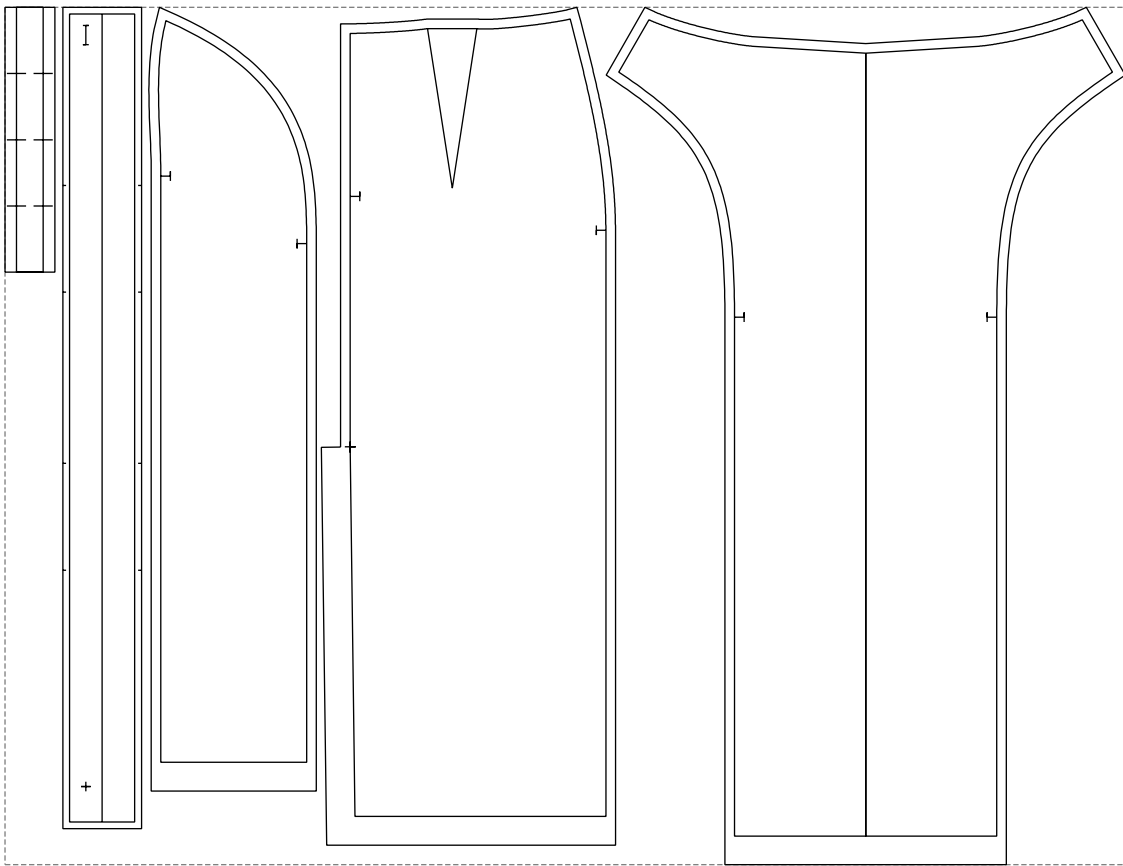

Not for print

Paper size: A4, size:1177.85 x893.70 mm

Example

size:1167.40 x893.70 mm

Maneken =1 ver.0

rz_1=170

rz_16=100

rz_17=85.4

rz_18=80.2

rz_19=108

rz_20=105.4

.
.
.