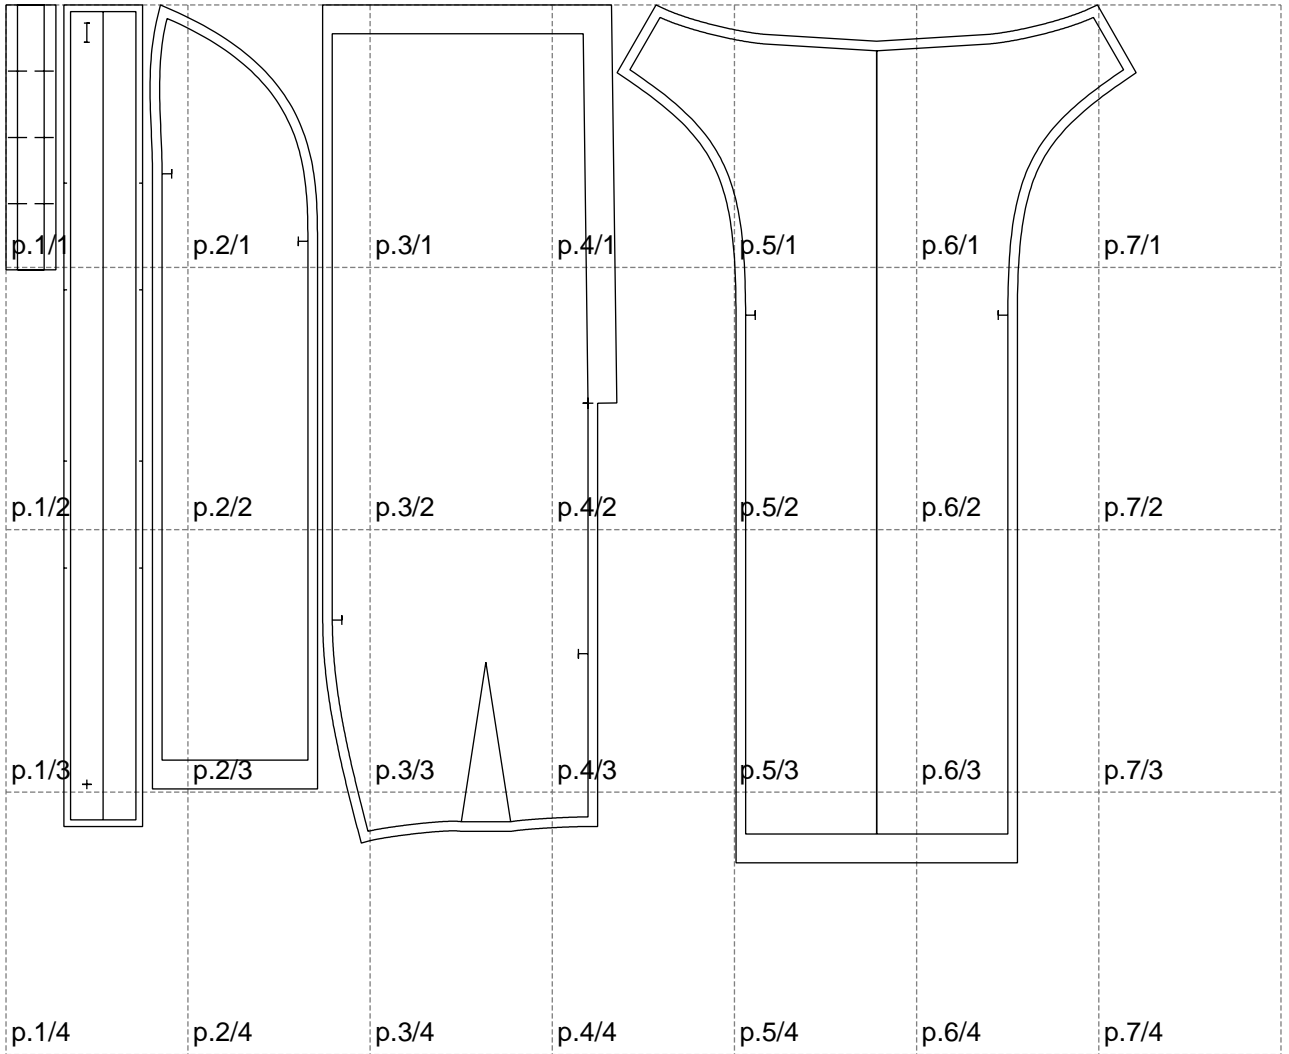

Not for print

Paper size: A4, size:1177.85 x893.70 mm

Example

size:1167.40 x893.70 mm

Maneken =1 ver.0

rz_1=170

rz_16=100

rz_17=85.4

rz_18=80.2

rz_19=108

rz_20=105.4

.
.
.