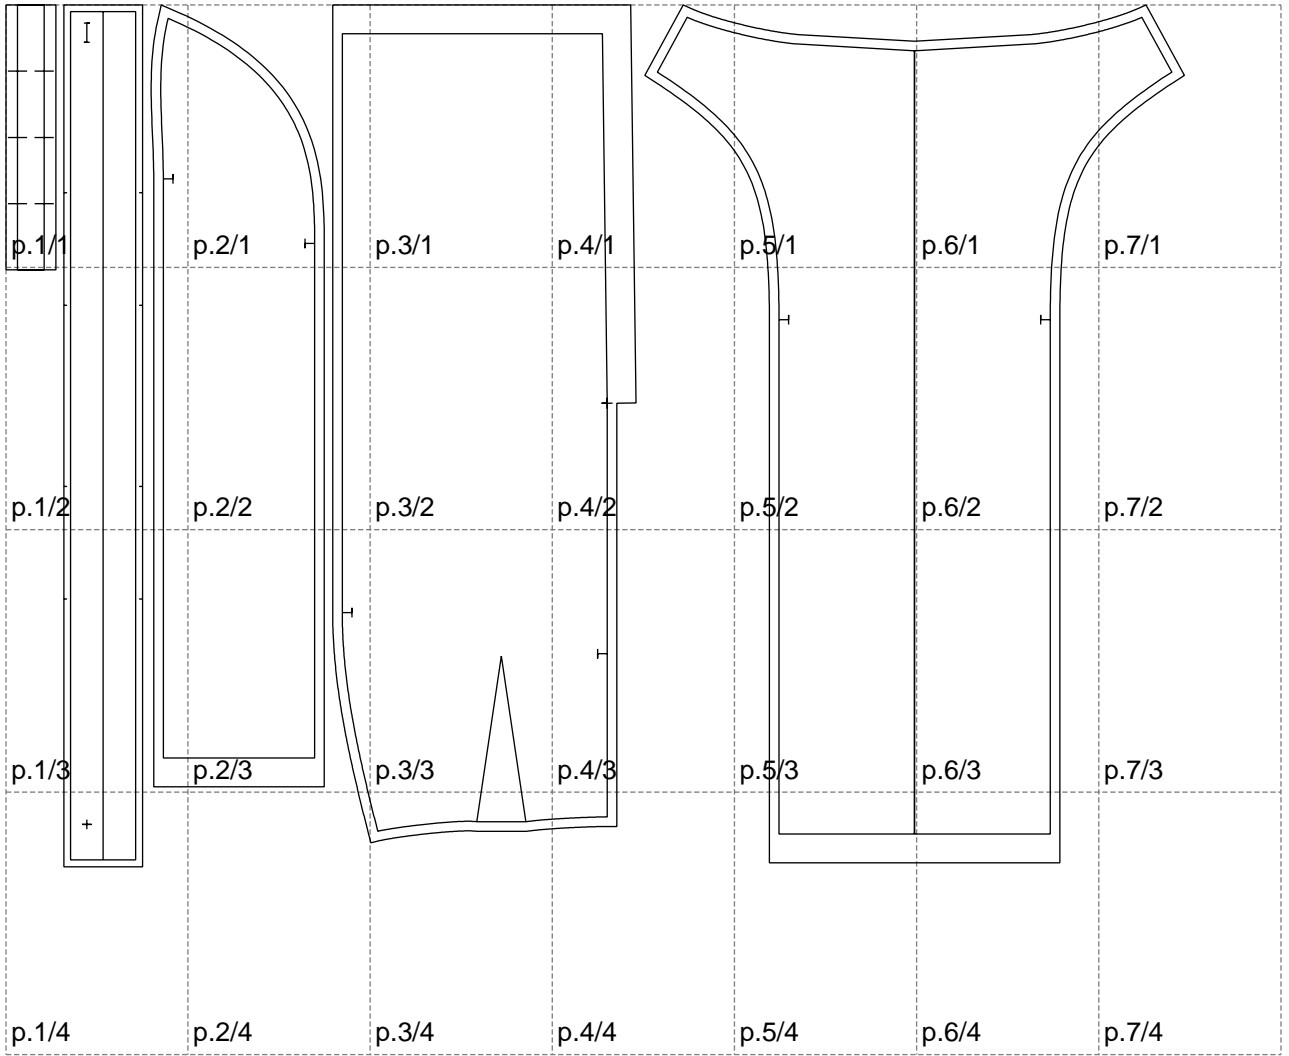

Not for print

Paper size: A4, size:1228.11 x897.87 mm

# Example

size:1207.59 x897.87 mm

Maneken =1 ver.0

rz\_1=170

rz\_16=104

rz\_17=88.9

rz\_18=84.4

rz\_19=112

rz\_20=109.3

---

. . . . .  
. . . . .  
. . . . .