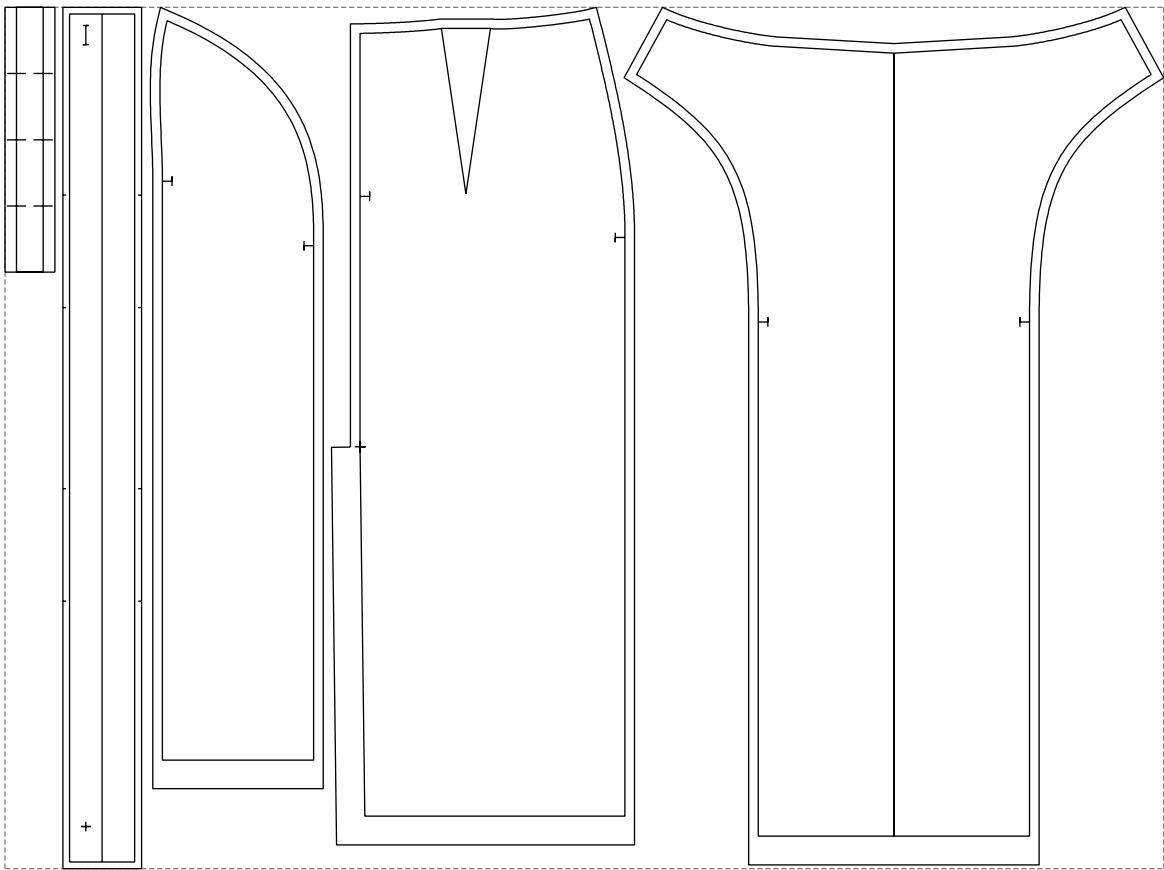

Not for print

Paper size: A4, size:1228.11 x897.87 mm

# Example

size:1207.59 x897.87 mm

Maneken =1 ver.0

rz\_1=170

rz\_16=104

rz\_17=88.9

rz\_18=84.4

rz\_19=112