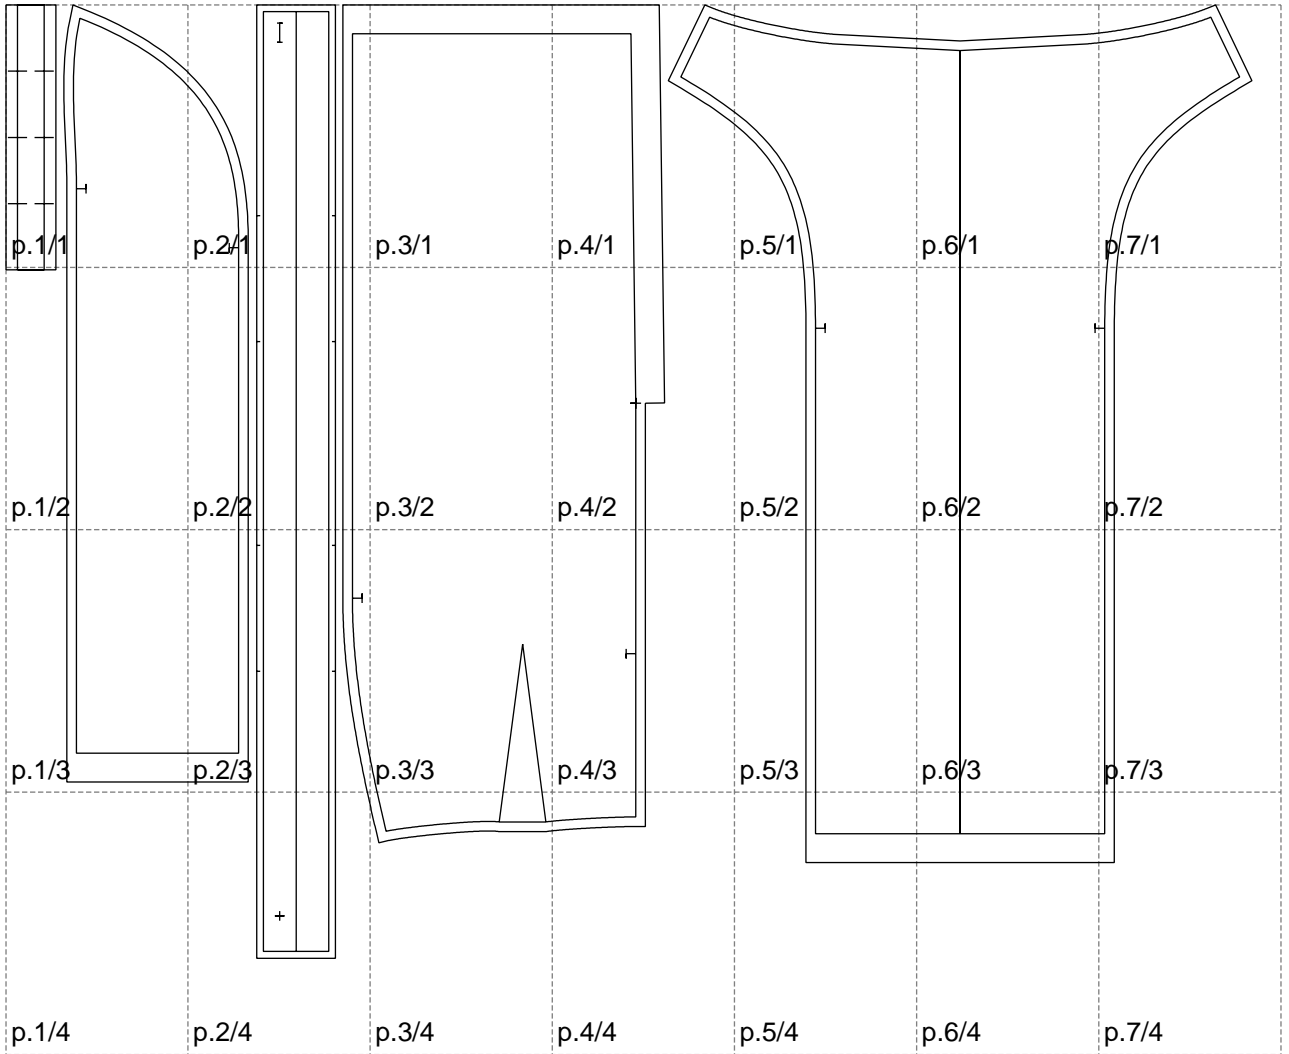

Not for print

Paper size: A4, size:1298.48 x993.20 mm

# Example

size:1287.98 x993.20 mm

Maneken =1 ver.0

rz\_1=170

rz\_16=112

rz\_17=96.2

rz\_18=94

rz\_19=120

rz\_20=117

---

. . . . .  
. . . . .  
. . . . .