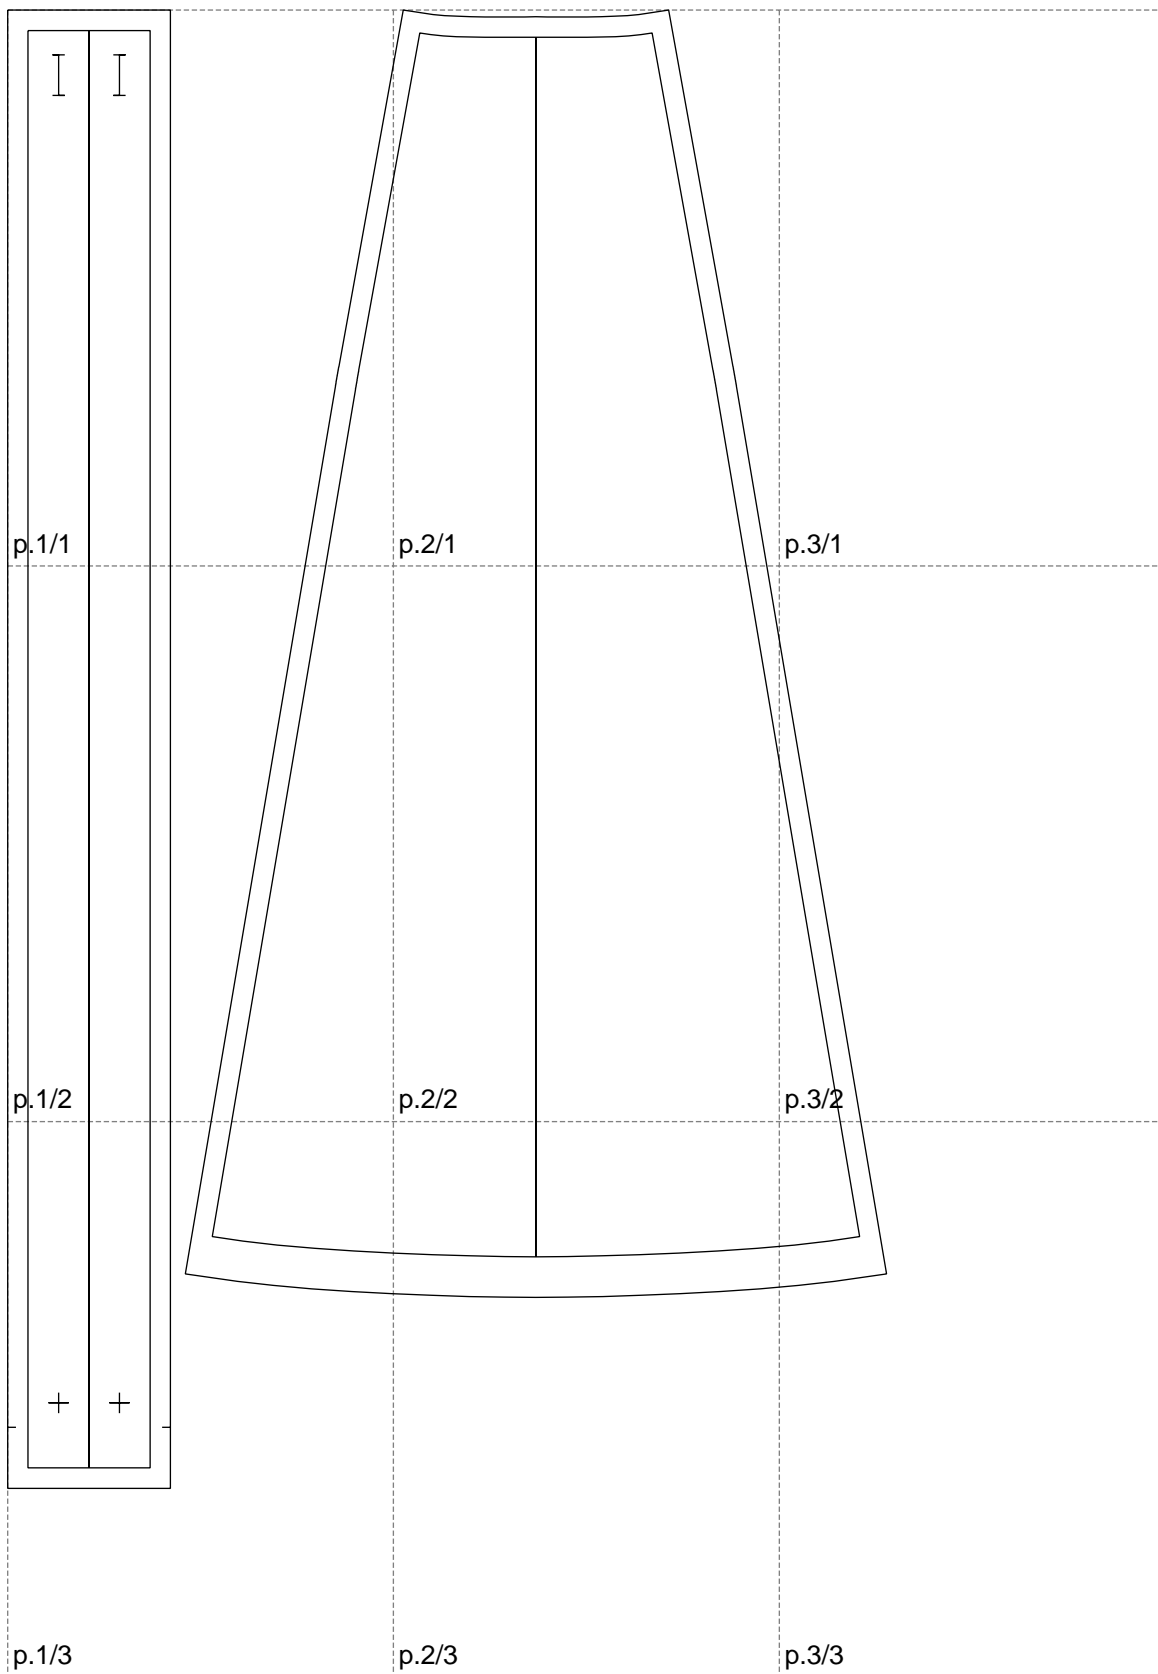

Not for print

Paper size: A4, size:432.40 x727.18 mm

Example

size:1488.94 x1316.56 mm

Maneken =1 ver.0

rz_1=170

rz_16=88

rz_17=75.6

rz_18=67.6

rz_19=96

rz_20=94.6

.
.
.