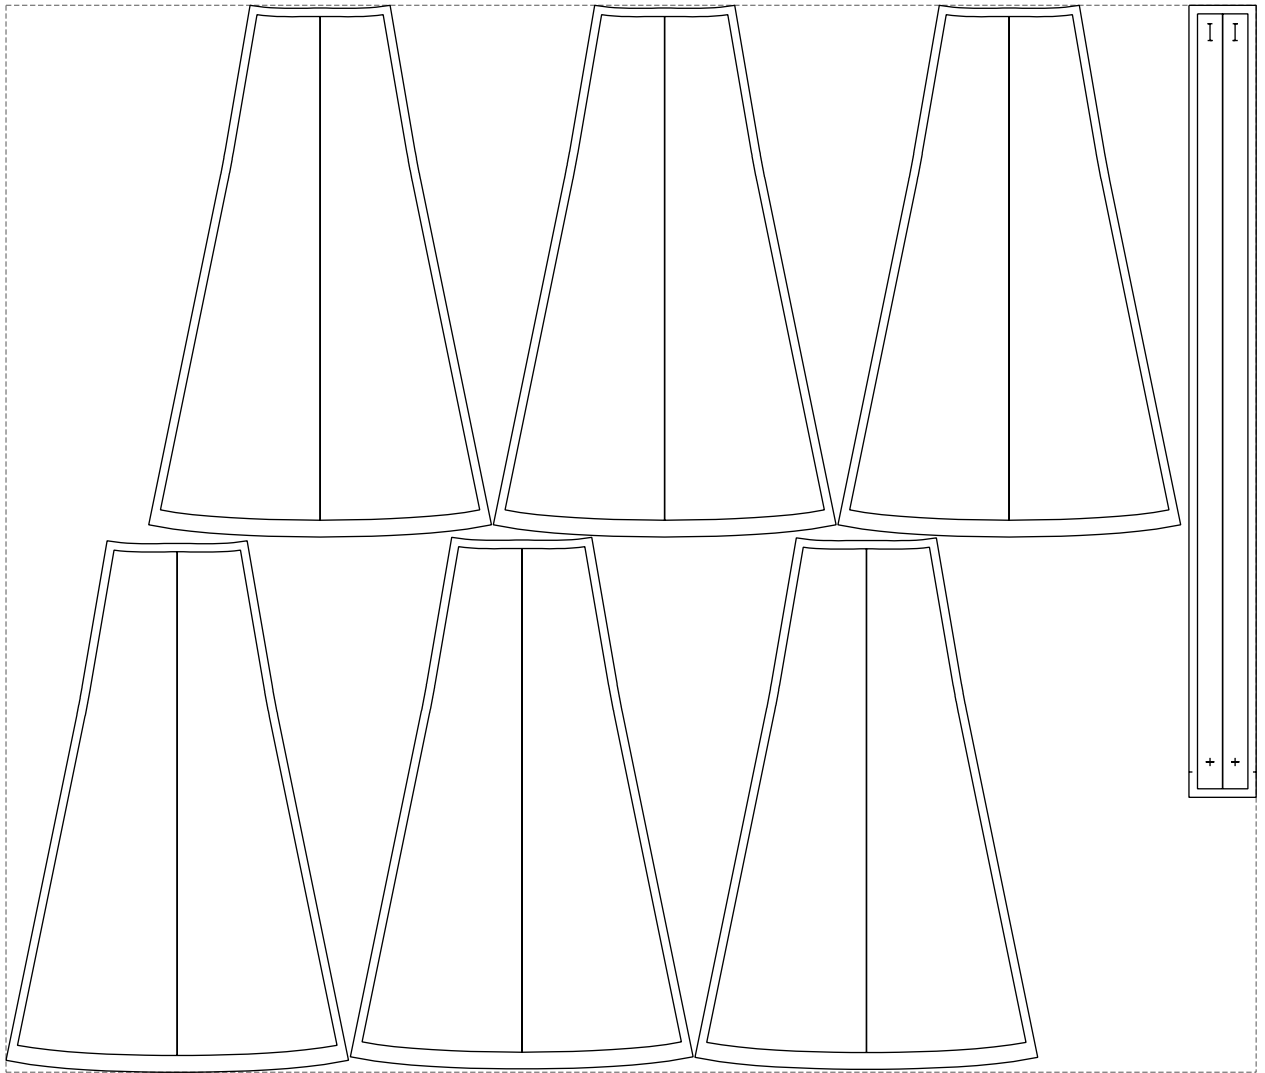

Not for print

Paper size: A4, size:498.16 x943.26 mm

# Example

size:1488.99 x1270.91 mm

Maneken =1 ver.0

rz\_1=170

rz\_16=108

rz\_17=92.5

rz\_18=89.2

rz\_19=116