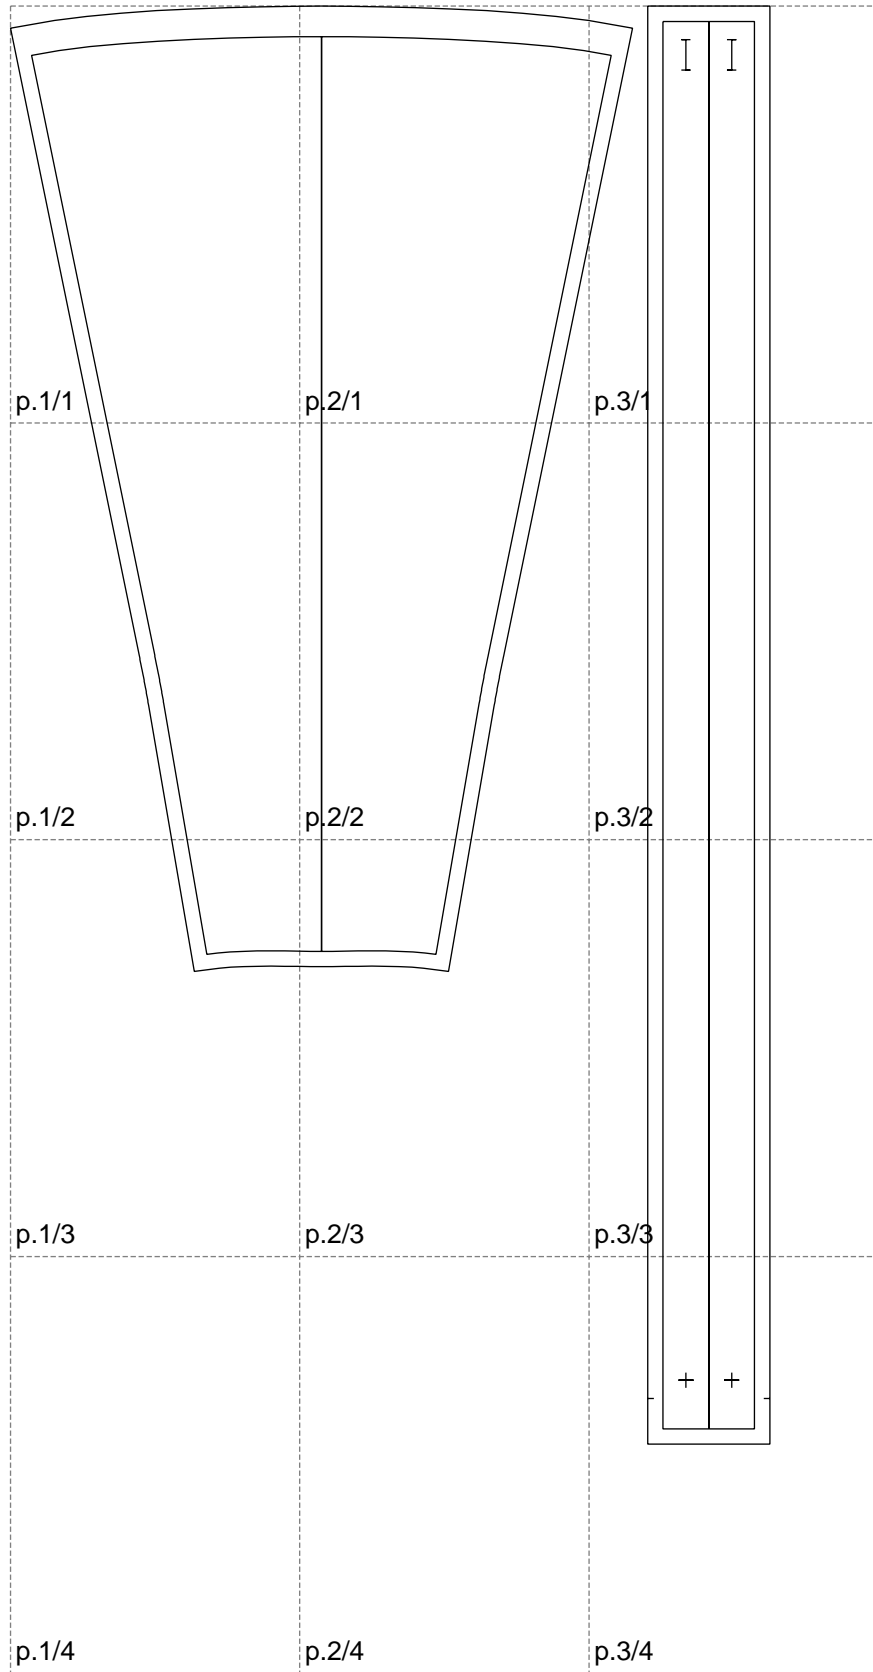

Not for print

Paper size: A4, size:498.16 x943.26 mm

# Example

size:1488.99 x1270.91 mm

Maneken =1 ver.0

rz\_1=170

rz\_16=108

rz\_17=92.5

rz\_18=89.2

rz\_19=116

rz\_20=113

---

. . . . .  
. . . . .  
. . . . .