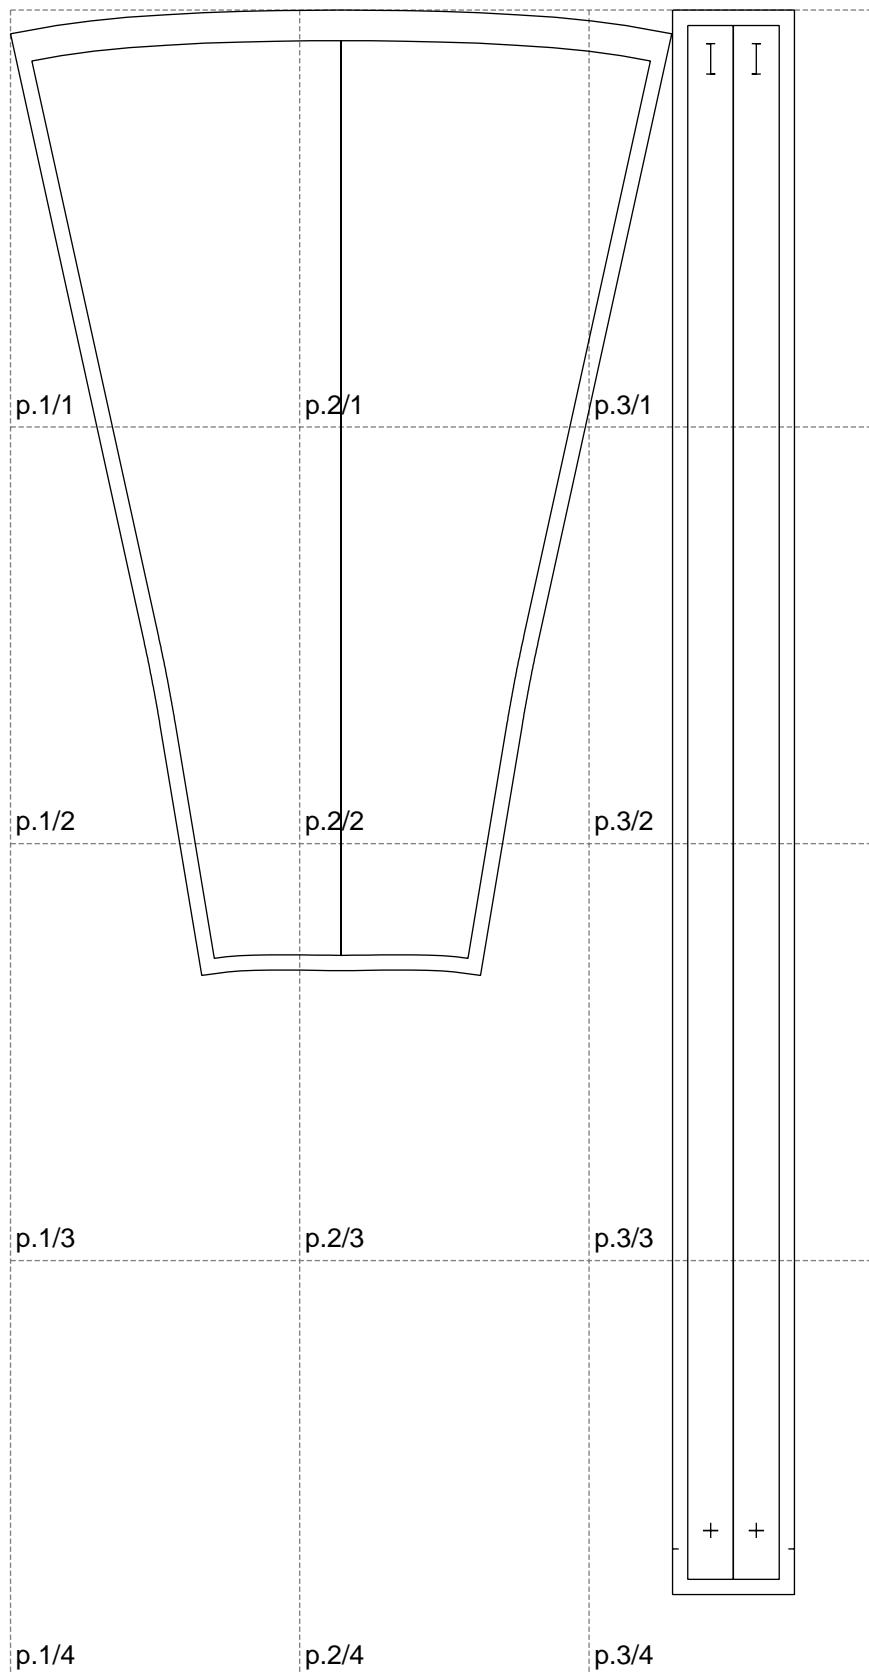

Not for print

Paper size: A4, size:514.35 x1039.28 mm

# Example

size:1398.52 x1267.17 mm

Maneken =1 ver.0

rz\_1=170

rz\_16=116

rz\_17=100

rz\_18=98.8

rz\_19=124

rz\_20=121

---

. . . . .  
. . . . .  
. . . . .