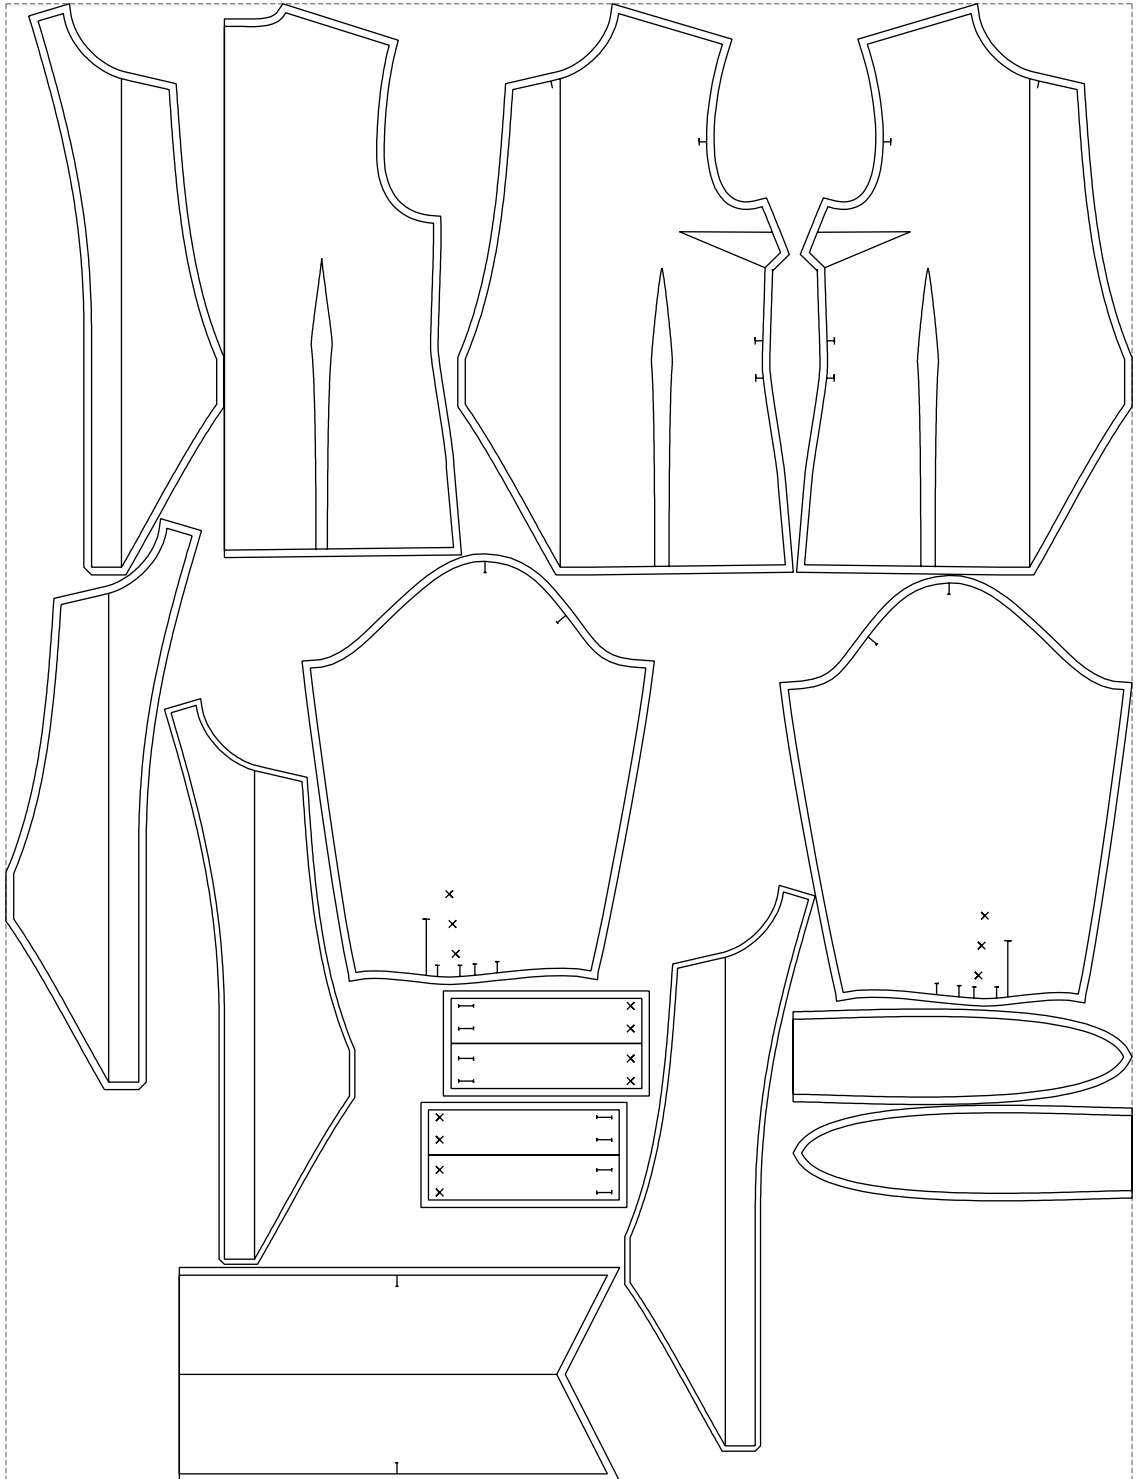

Not for print

Paper size: A4, size:1399.00 x1364.04 mm

# Example

size:1499.00 x1967.34 mm

Maneken =1 ver.0

rz\_1=170

rz\_16=96

rz\_17=82

rz\_18=76

rz\_19=104

rz\_20=101.8

---

. . . . .  
. . . . .  
. . . . .