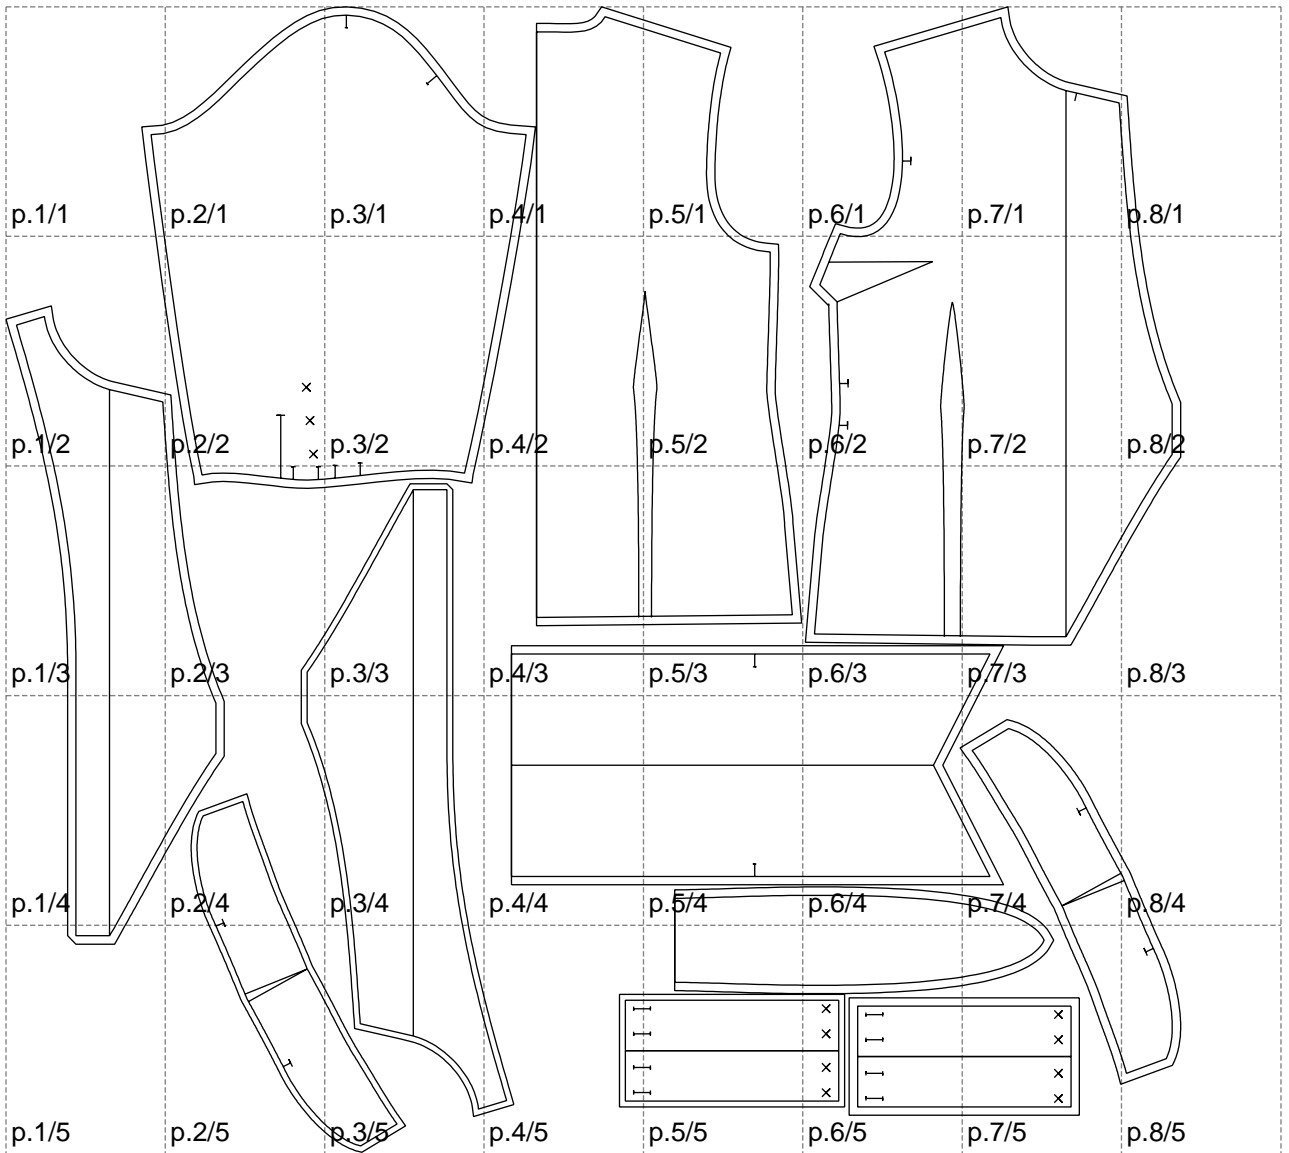

Not for print

Paper size: A4, size:1399.00 x1364.04 mm

# Example

size:1499.00 x1967.34 mm

Maneken =1 ver.0

rz\_1=170

rz\_16=96

rz\_17=82

rz\_18=76

rz\_19=104

rz\_20=101.8

---

. . . . .  
. . . . .  
. . . . .