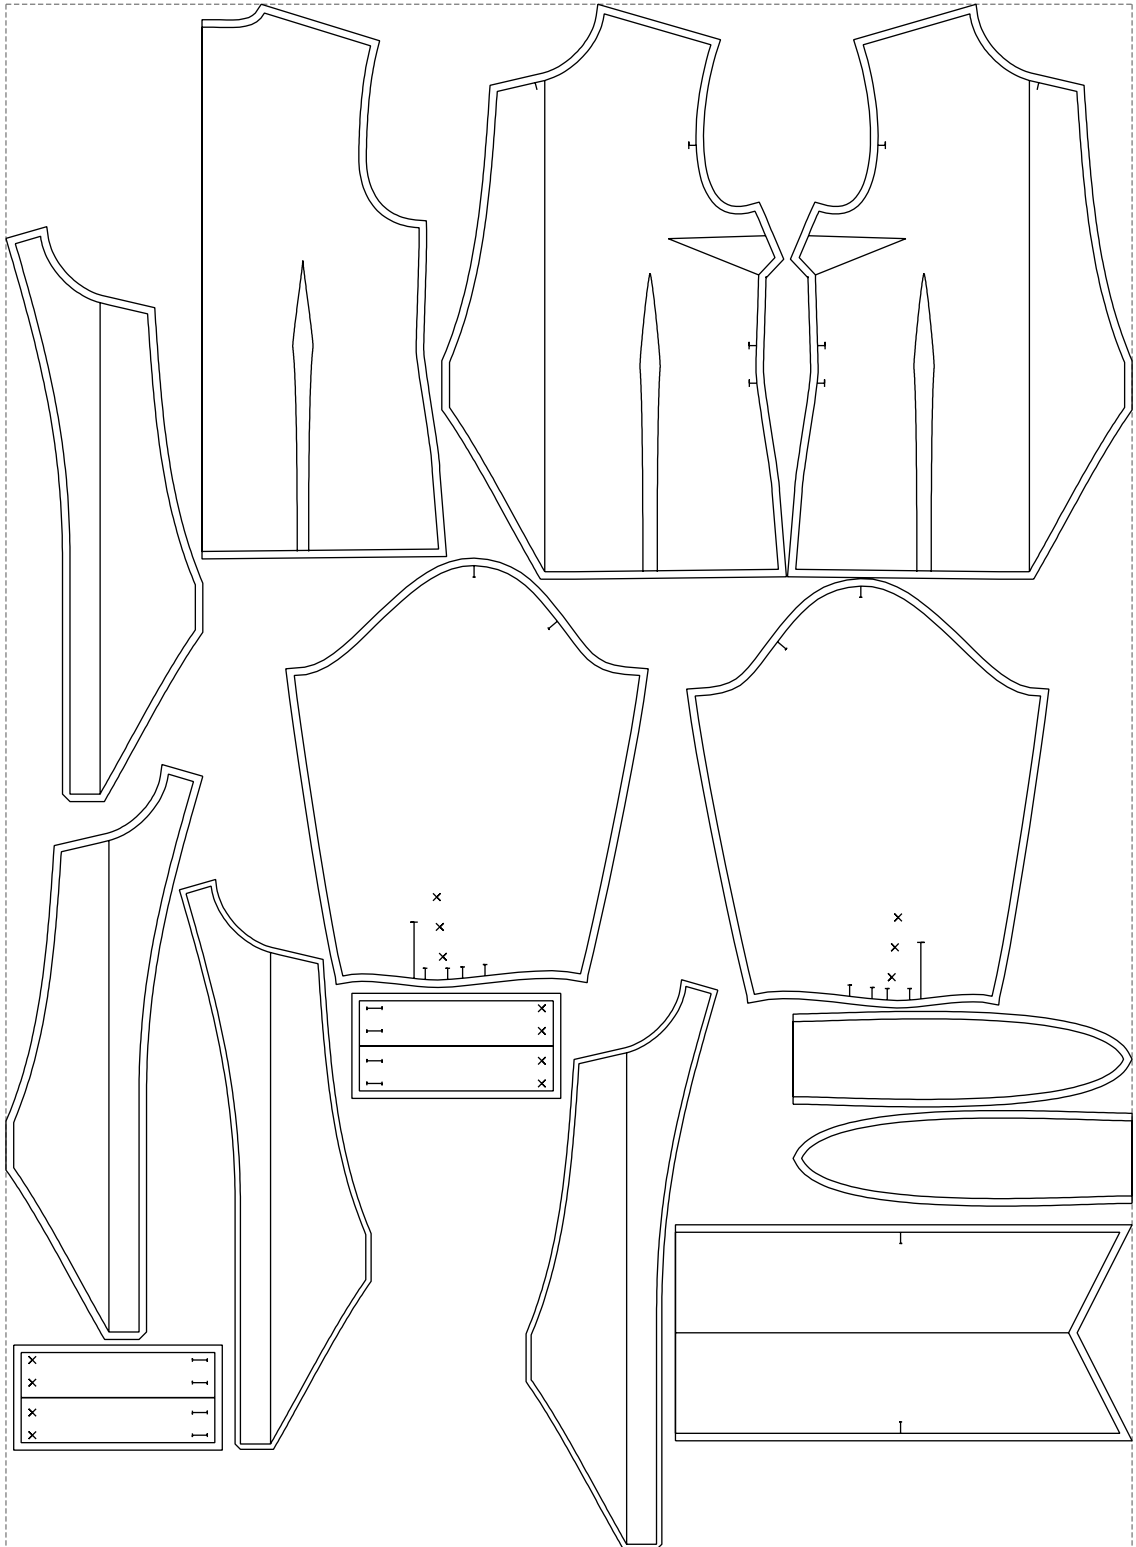

Not for print

Paper size: A4, size:1388.94 x1366.85 mm

# Example

size:1499.00 x2057.32 mm

Maneken =1 ver.0

rz\_1=170

rz\_16=100

rz\_17=85.4

rz\_18=80.2

rz\_19=108

rz\_20=105.4

---

. . . . .  
. . . . .  
. . . . .