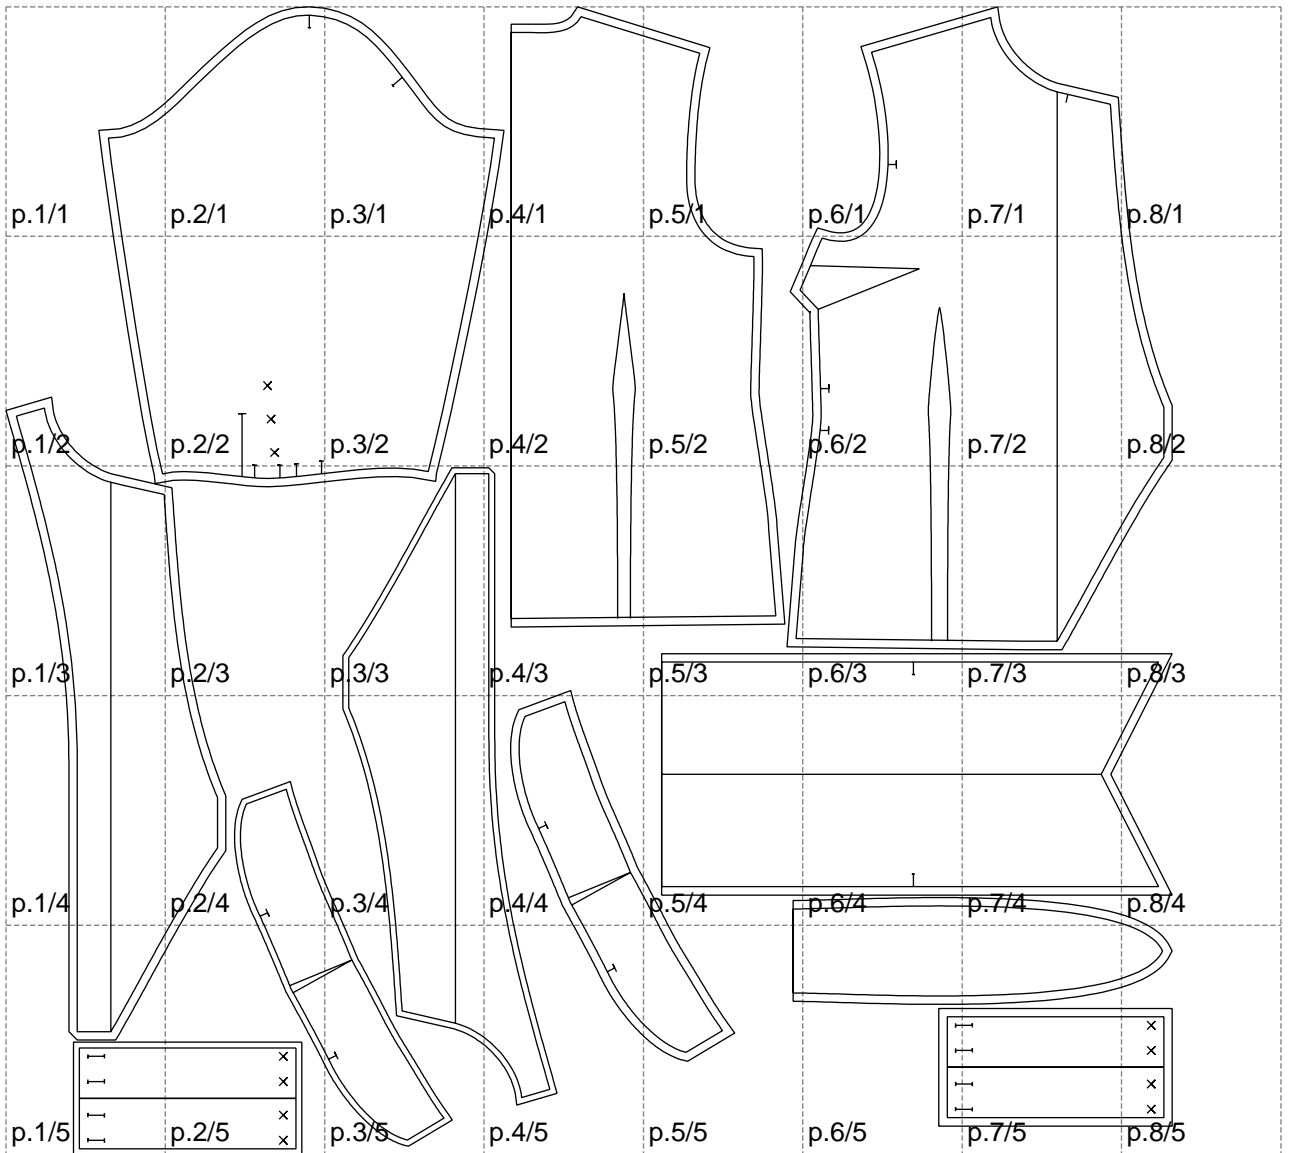

Not for print

Paper size: A4, size:1388.94 x1366.85 mm

# Example

size:1499.00 x2057.32 mm

Maneken =1 ver.0

rz\_1=170

rz\_16=100

rz\_17=85.4

rz\_18=80.2

rz\_19=108

rz\_20=105.4

---

. . . . .  
. . . . .  
. . . . .