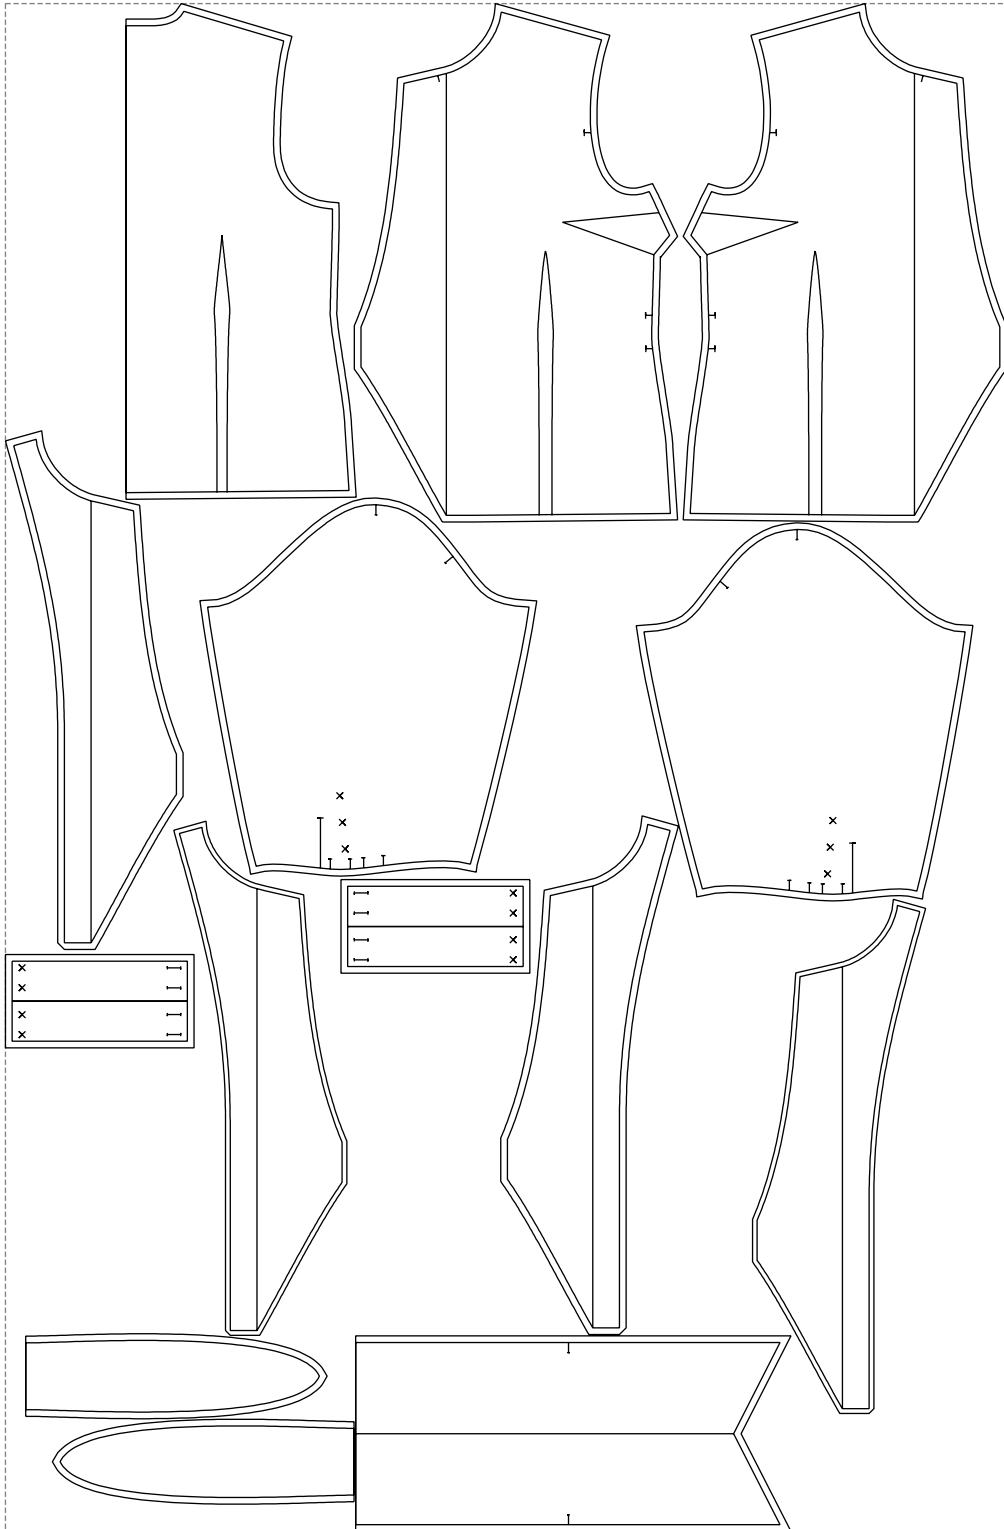

Not for print

Paper size: A4, size:1399.00 x1424.27 mm

# Example

size:1499.00 x2288.70 mm

Maneken =1 ver.0

rz\_1=170

rz\_16=108

rz\_17=92.5

rz\_18=89.2

rz\_19=116