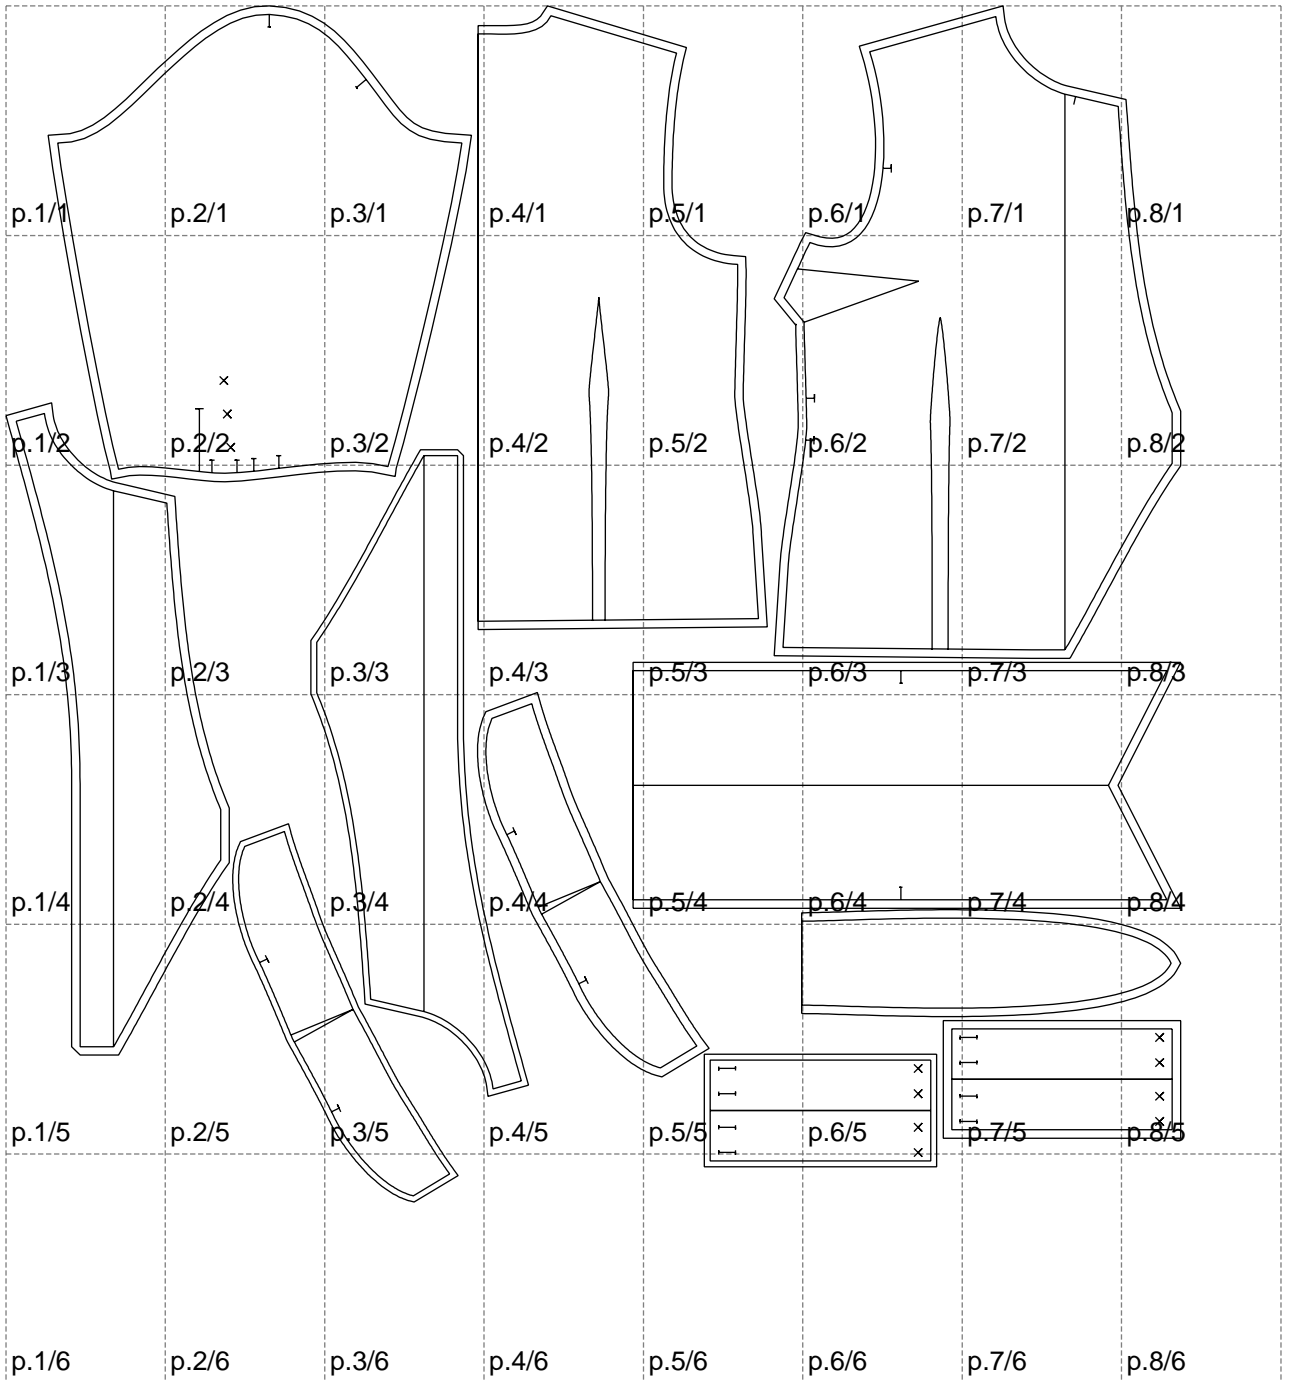

Not for print

Paper size: A4, size:1399.00 x1424.27 mm

# Example

size:1499.00 x2288.70 mm

Maneken =1 ver.0

rz\_1=170

rz\_16=108

rz\_17=92.5

rz\_18=89.2

rz\_19=116

rz\_20=113

---

. . . . .  
. . . . .  
. . . . .