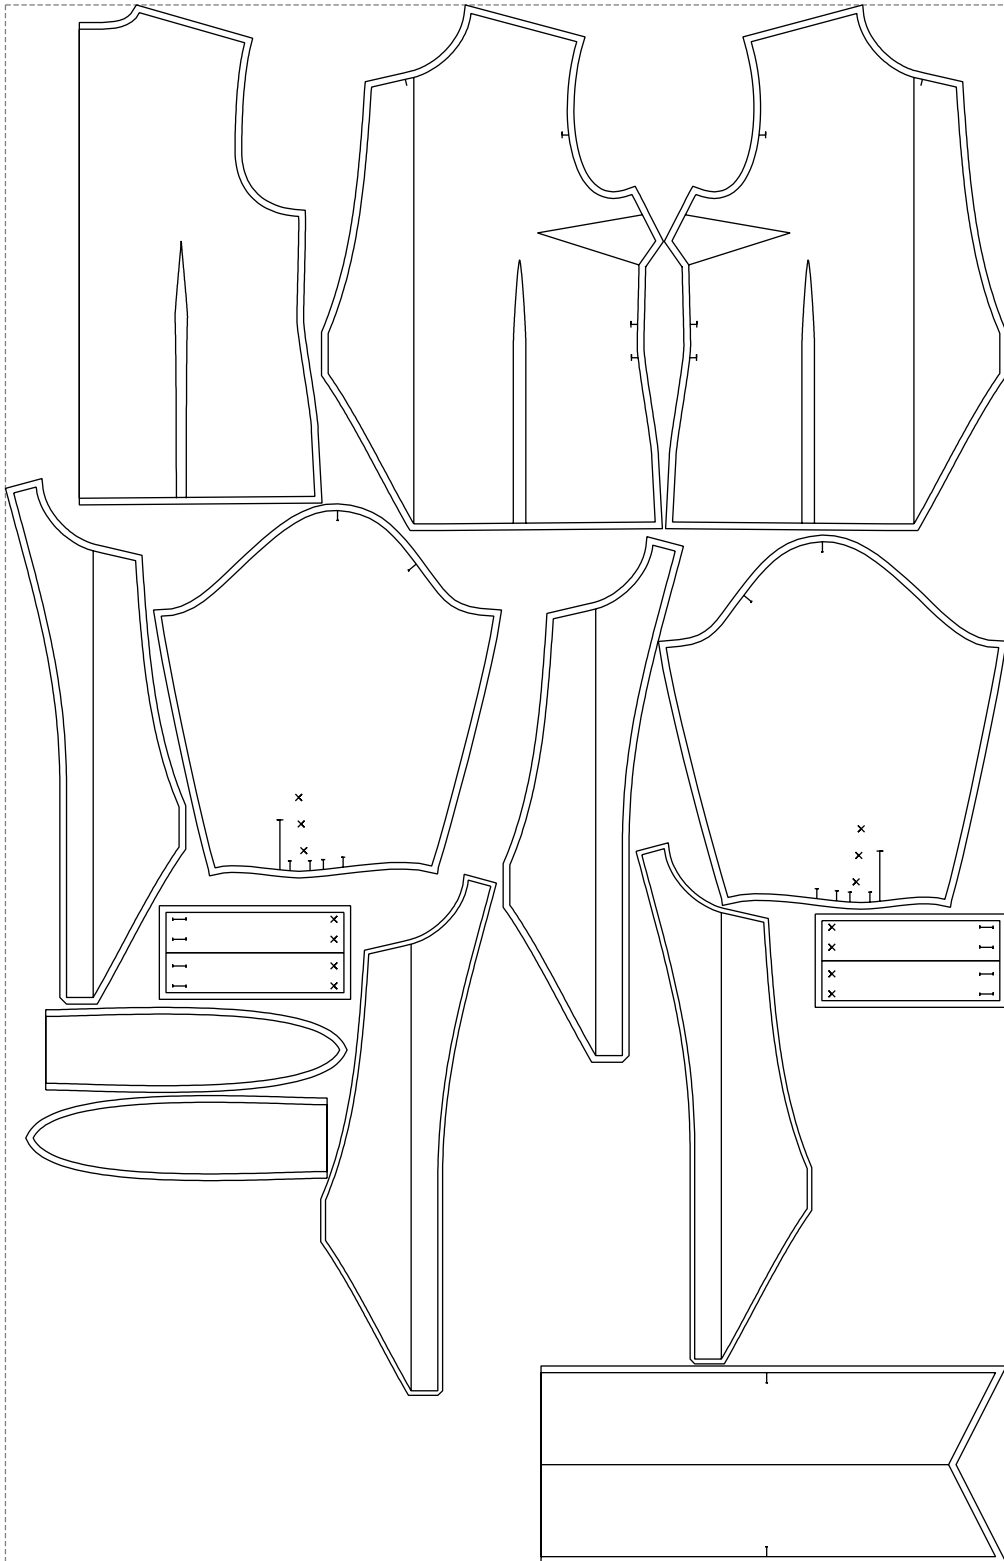

Not for print

Paper size: A4, size:1399.00 x1828.61 mm

# Example

size:1499.00 x2334.38 mm

Maneken =1 ver.0

rz\_1=170

rz\_16=116

rz\_17=100

rz\_18=98.8

rz\_19=124