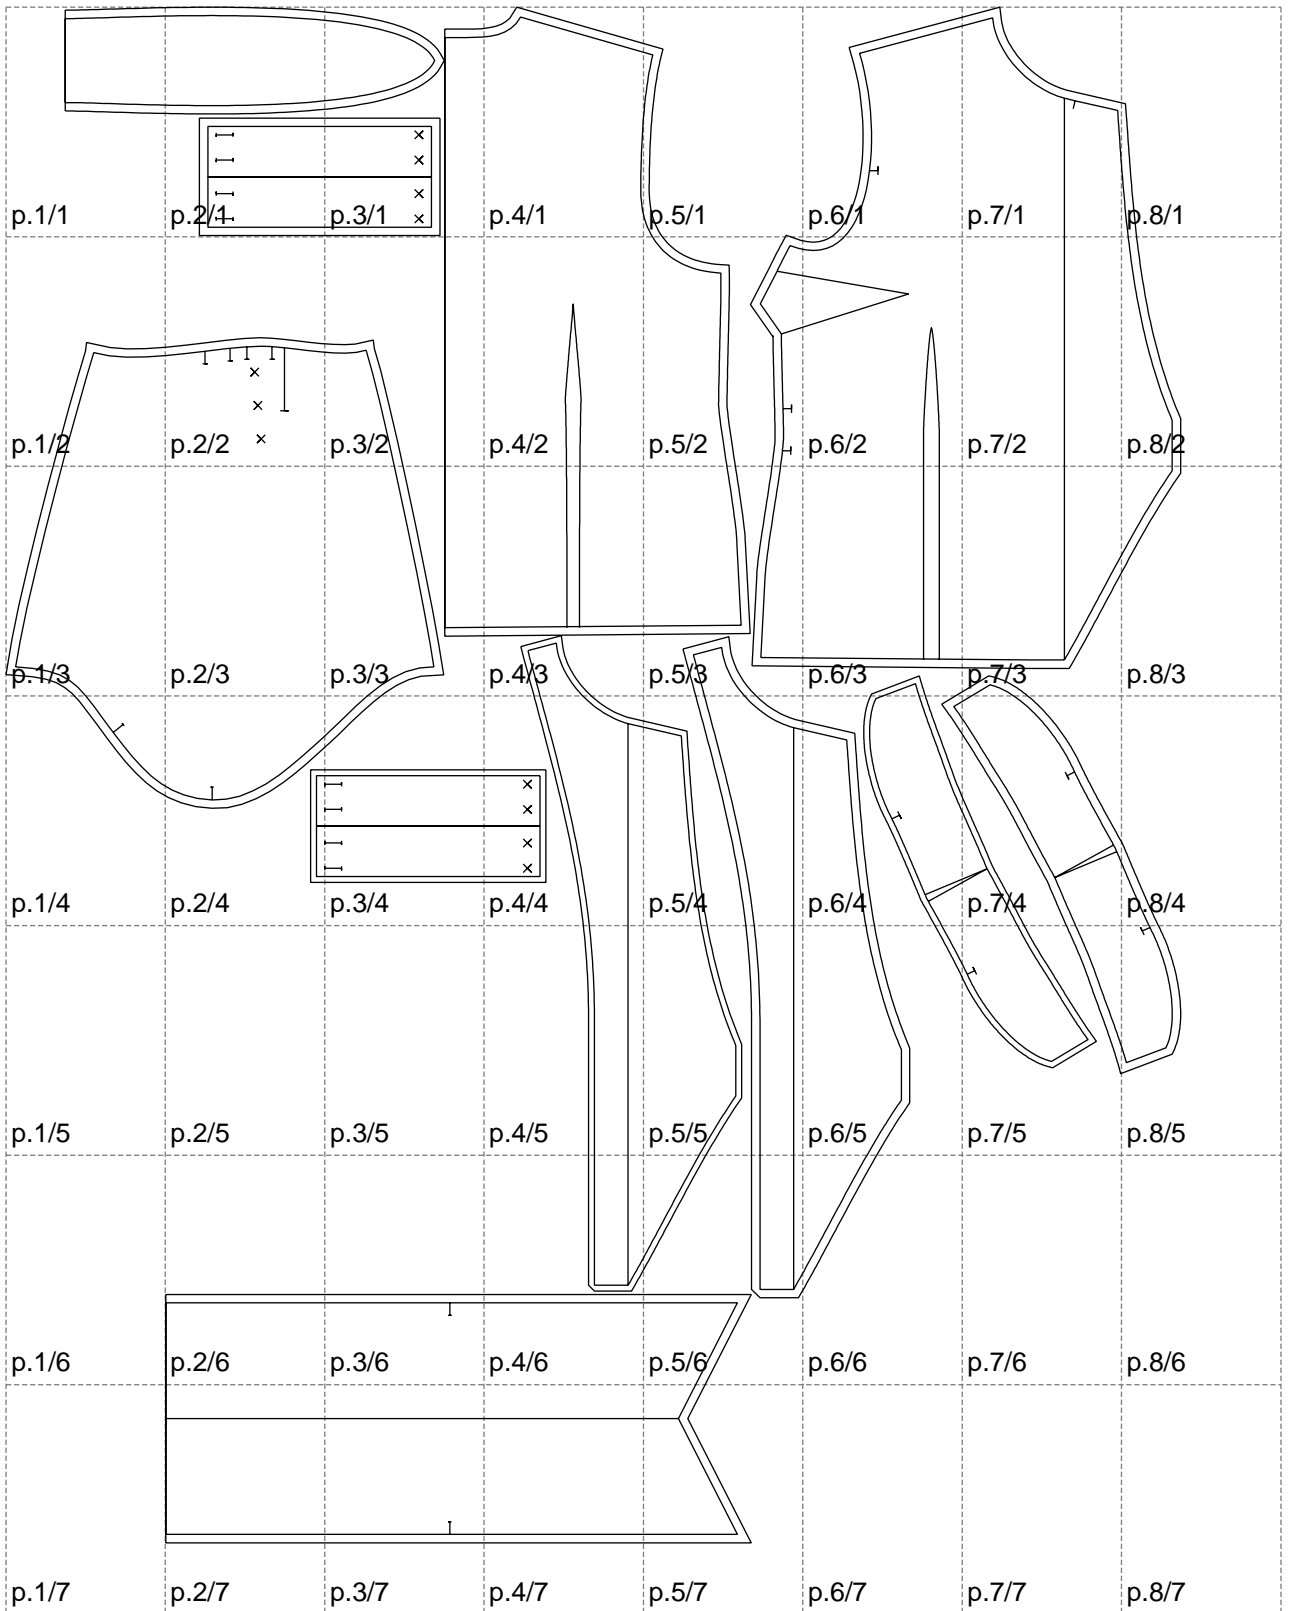

Not for print

Paper size: A4, size:1399.00 x1828.61 mm

# Example

size:1499.00 x2334.38 mm

Maneken =1 ver.0

rz\_1=170

rz\_16=116

rz\_17=100

rz\_18=98.8

rz\_19=124

rz\_20=121

---

. . . . .  
. . . . .  
. . . . .