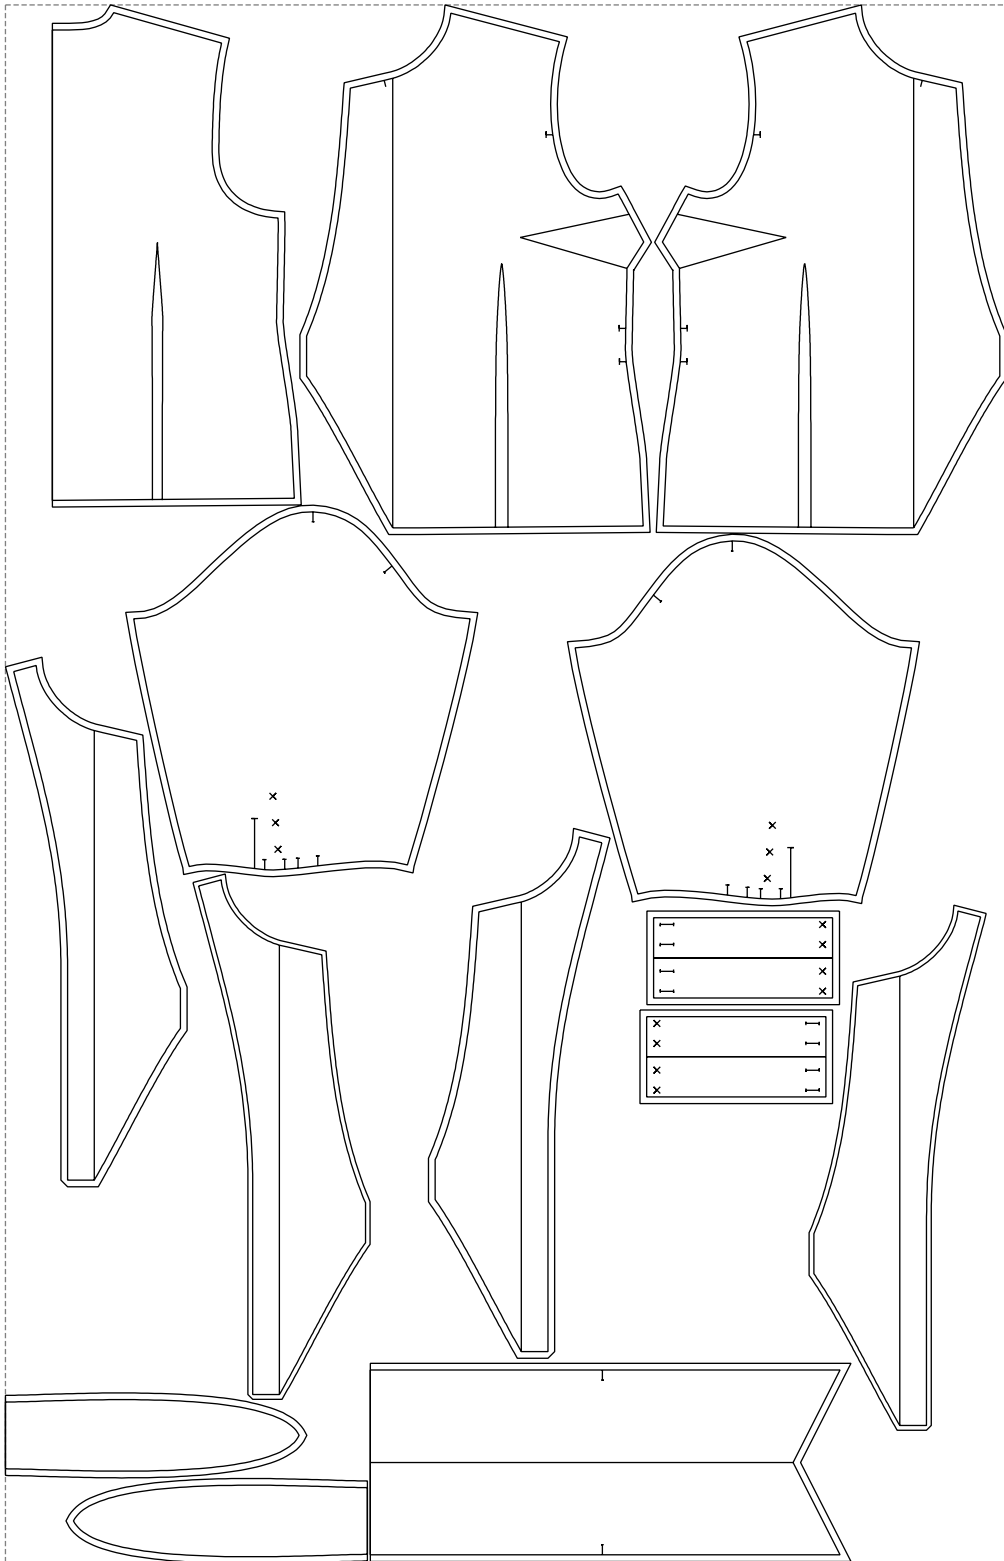

Not for print

Paper size: A4, size:1399.00 x1843.02 mm

# Example

size:1499.00 x2334.59 mm

Maneken =1 ver.0

rz\_1=170

rz\_16=120

rz\_17=104

rz\_18=103.6

rz\_19=128

rz\_20=125.1

---

. . . . .  
. . . . .  
. . . . .