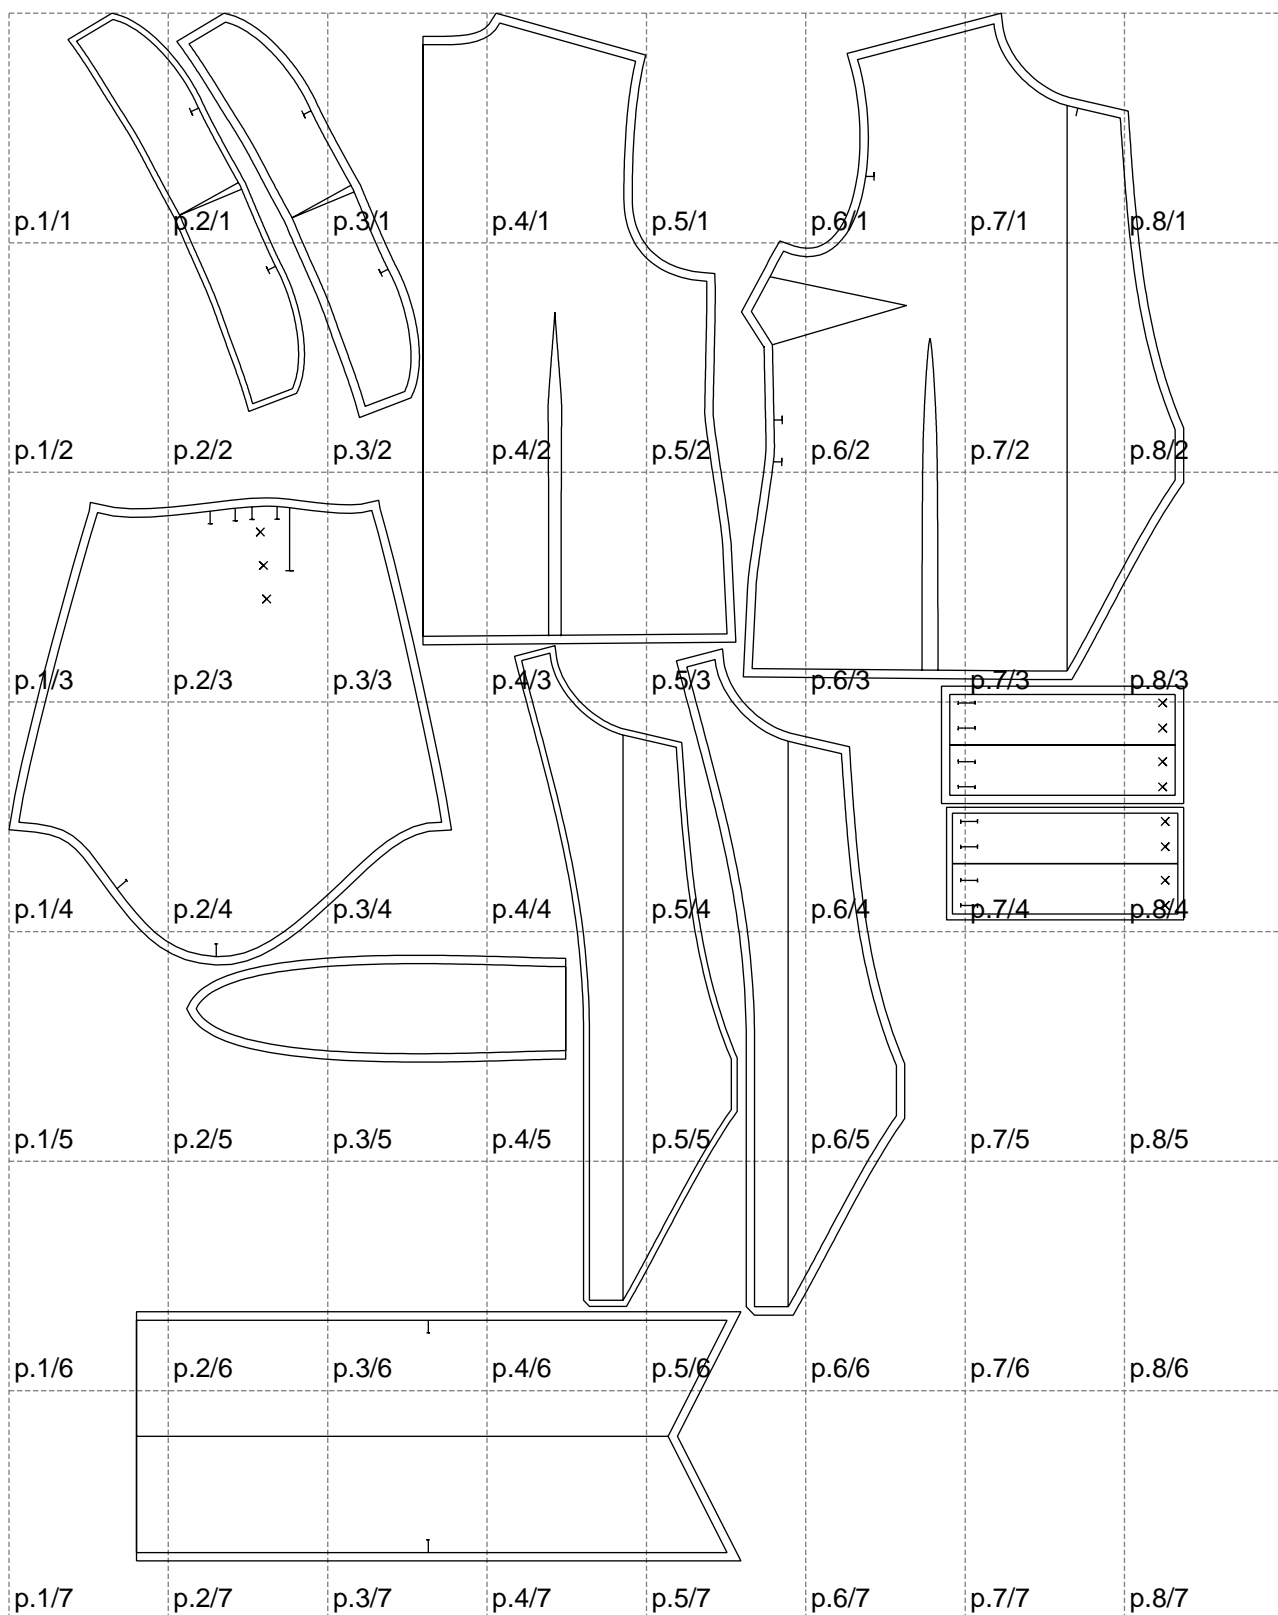

Not for print

Paper size: A4, size:1399.00 x1843.02 mm

# Example

size:1499.00 x2334.59 mm

Maneken =1 ver.0

rz\_1=170

rz\_16=120

rz\_17=104

rz\_18=103.6

rz\_19=128

rz\_20=125.1

---

. . . . .  
. . . . .  
. . . . .