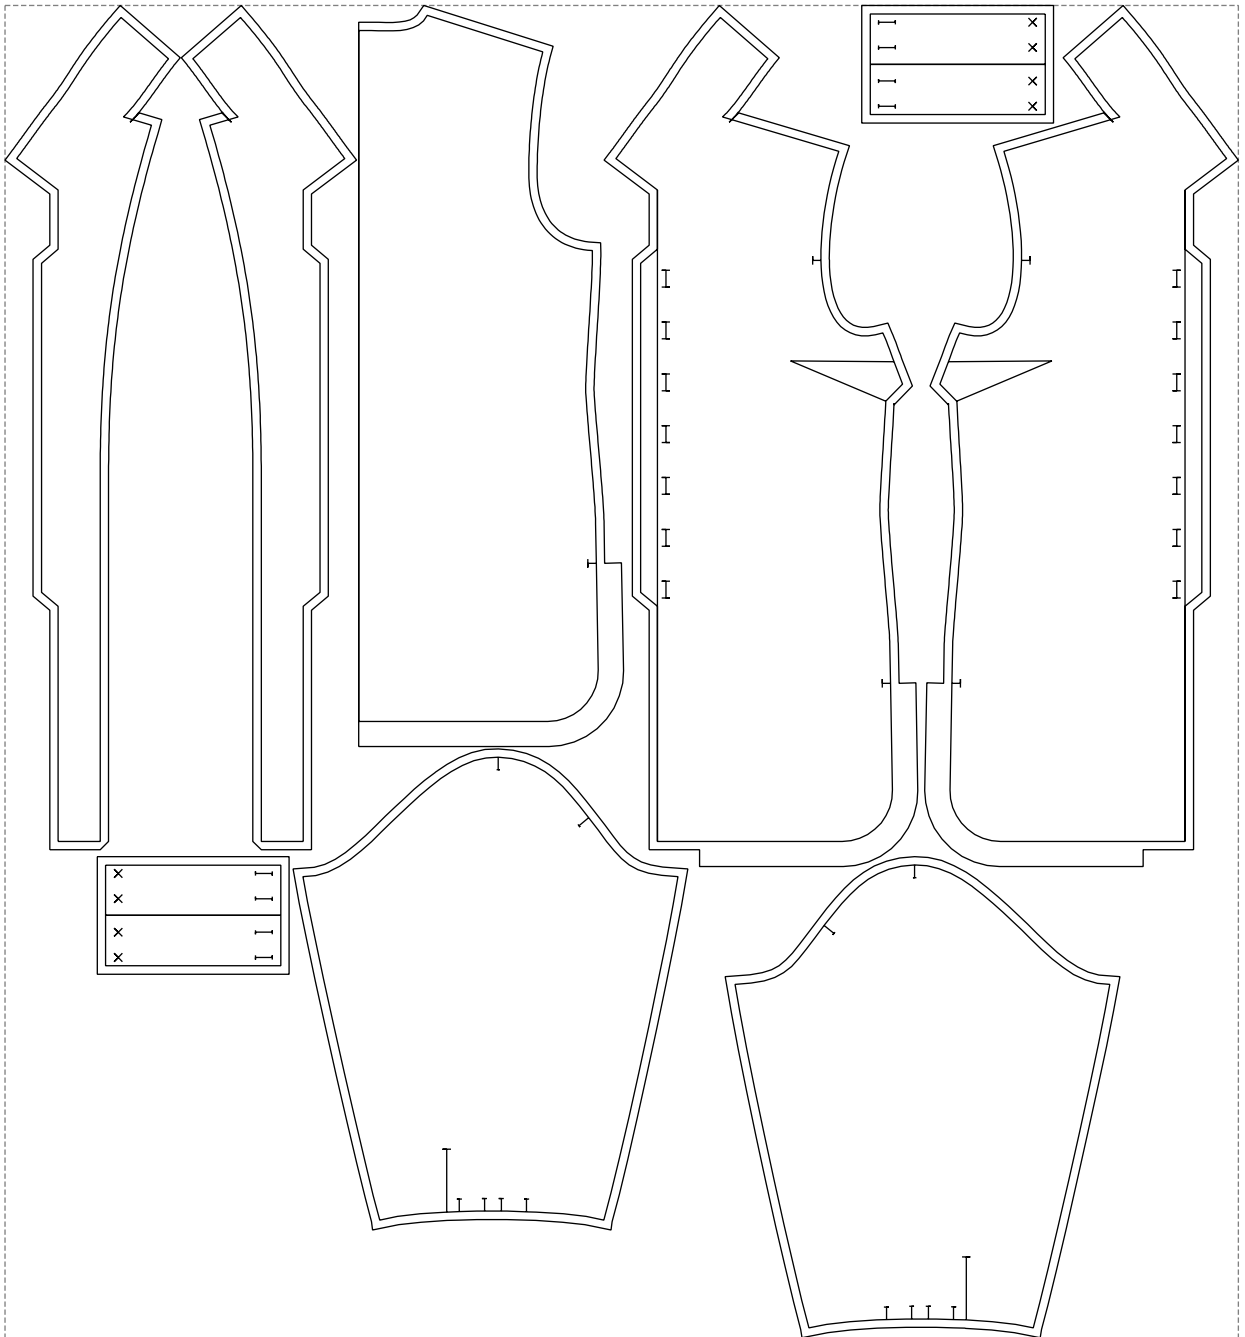

Not for print

Paper size: A4, size:1318.55 x1458.60 mm

# Example

size:1468.99 x1586.99 mm

Maneken =1 ver.0

rz\_1=170

rz\_16=96

rz\_17=82

rz\_18=76

rz\_19=104

rz\_20=101.8

---

. . . . .  
. . . . .  
. . . . .