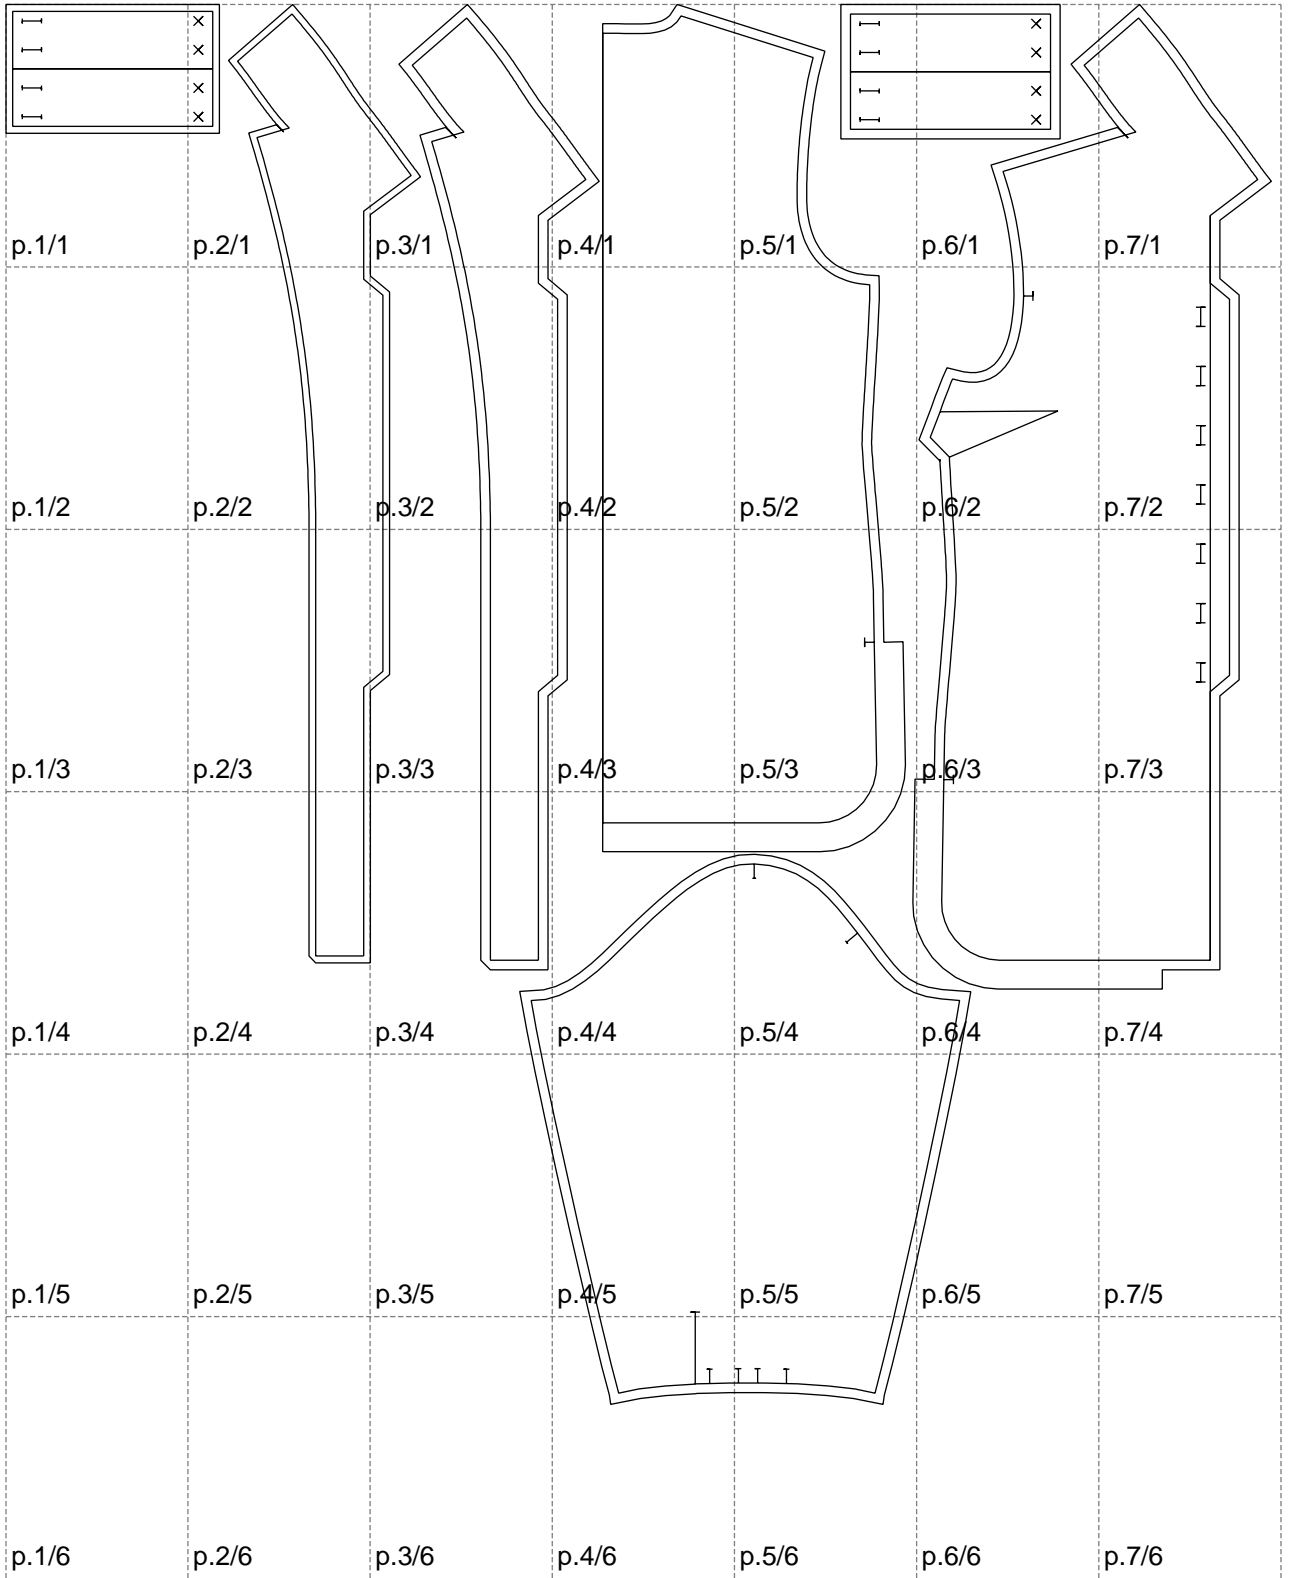

Not for print

Paper size: A4, size:1318.55 x1458.60 mm

# Example

size:1468.99 x1586.99 mm

Maneken =1 ver.0

rz\_1=170

rz\_16=96

rz\_17=82

rz\_18=76

rz\_19=104

rz\_20=101.8

---

. . . . .  
. . . . .  
. . . . .