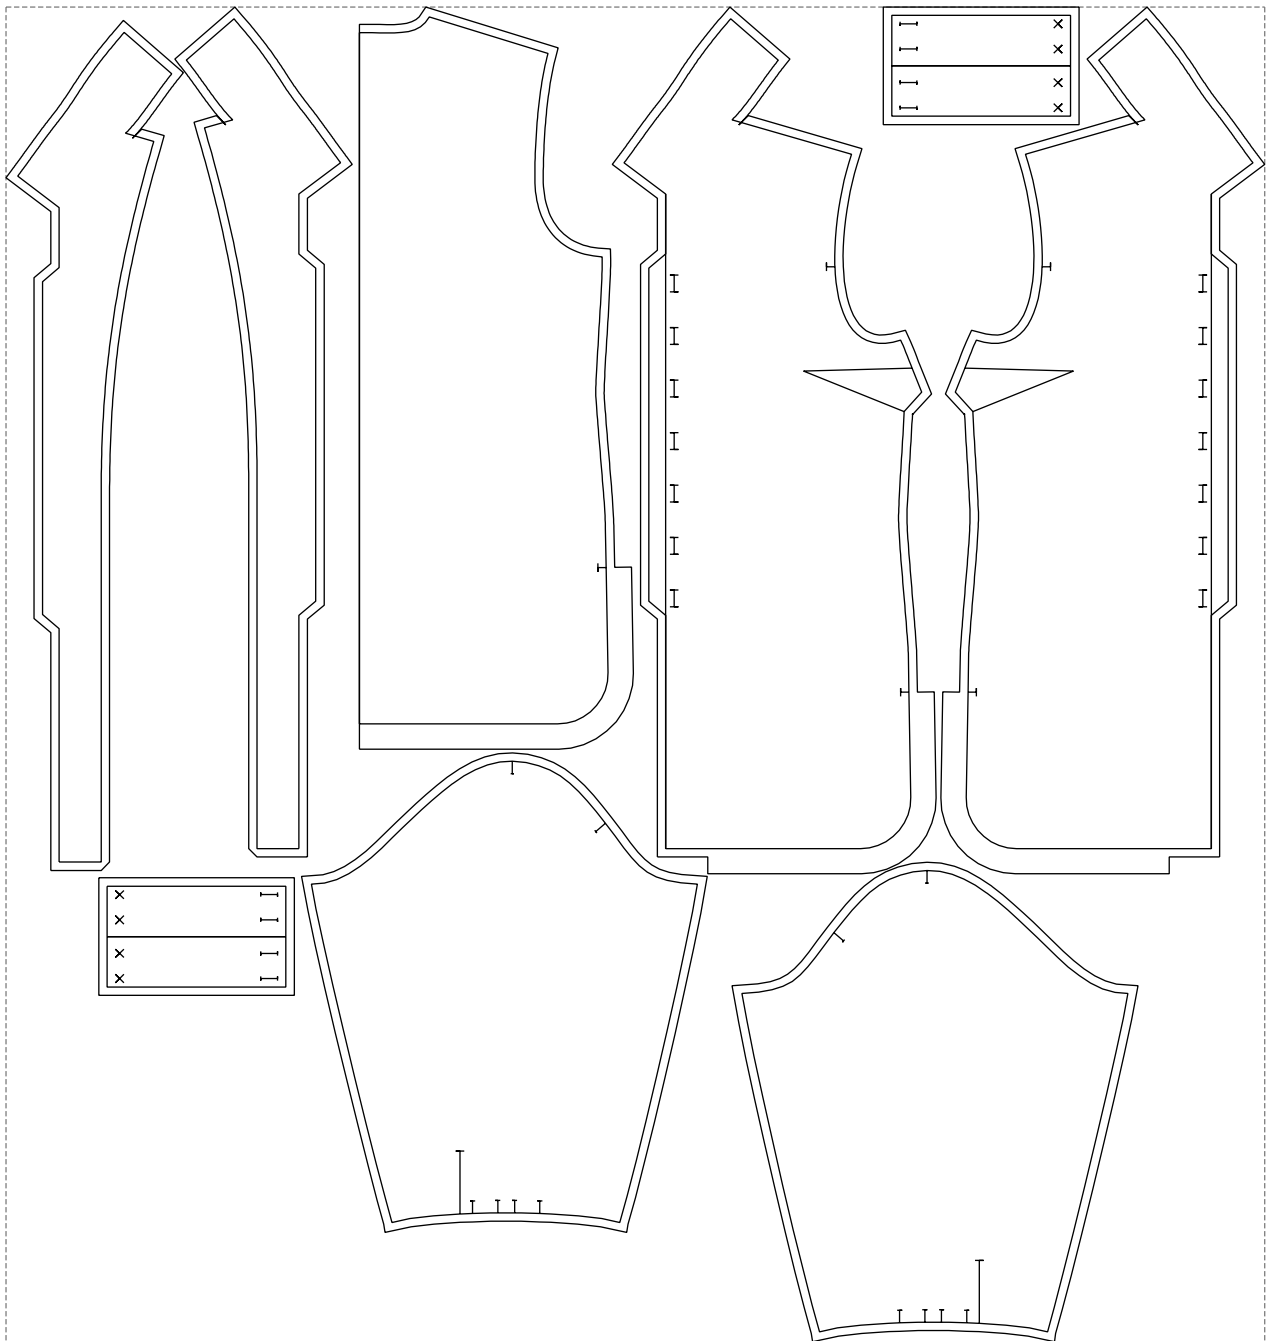

Not for print

Paper size: A4, size:1348.91 x1459.70 mm

# Example

size:1499.00 x1589.93 mm

Maneken =1 ver.0

rz\_1=170

rz\_16=100

rz\_17=85.4

rz\_18=80.2

rz\_19=108

rz\_20=105.4

---

. . . . .  
. . . . .  
. . . . .