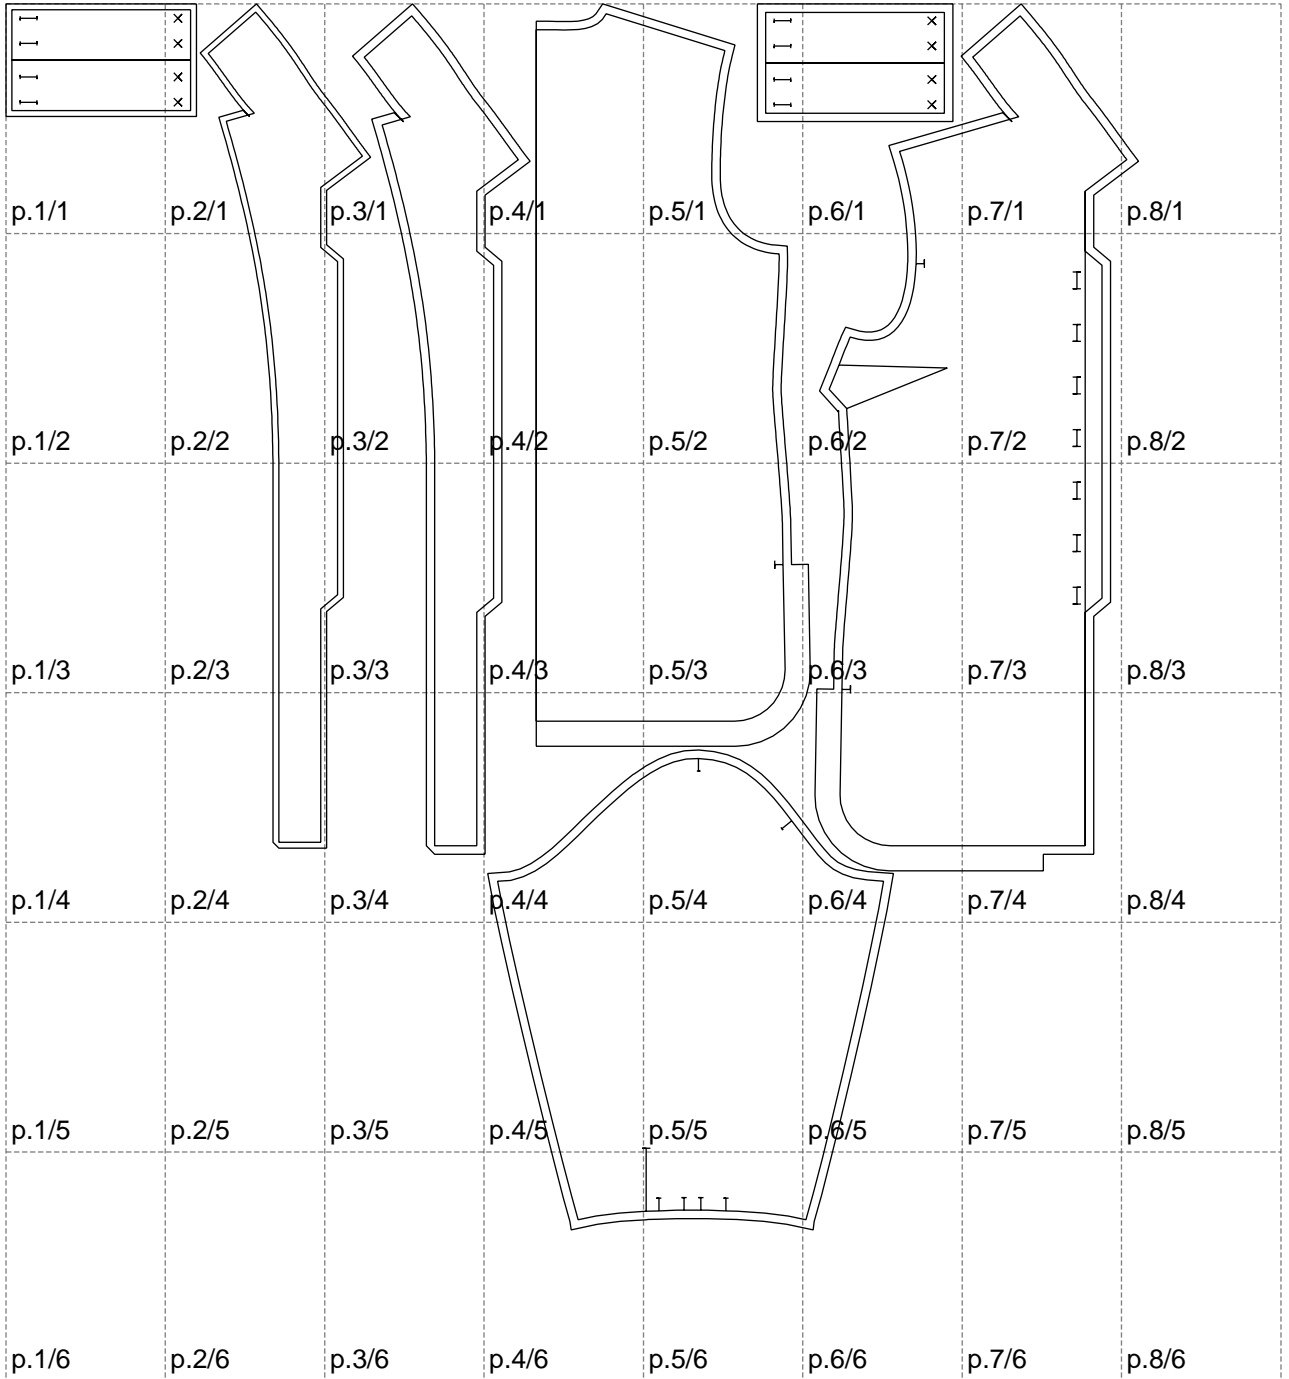

Not for print

Paper size: A4, size:1348.91 x1459.70 mm

# Example

size:1499.00 x1589.93 mm

Maneken =1 ver.0

rz\_1=170

rz\_16=100

rz\_17=85.4

rz\_18=80.2

rz\_19=108

rz\_20=105.4

---

. . . . .  
. . . . .  
. . . . .