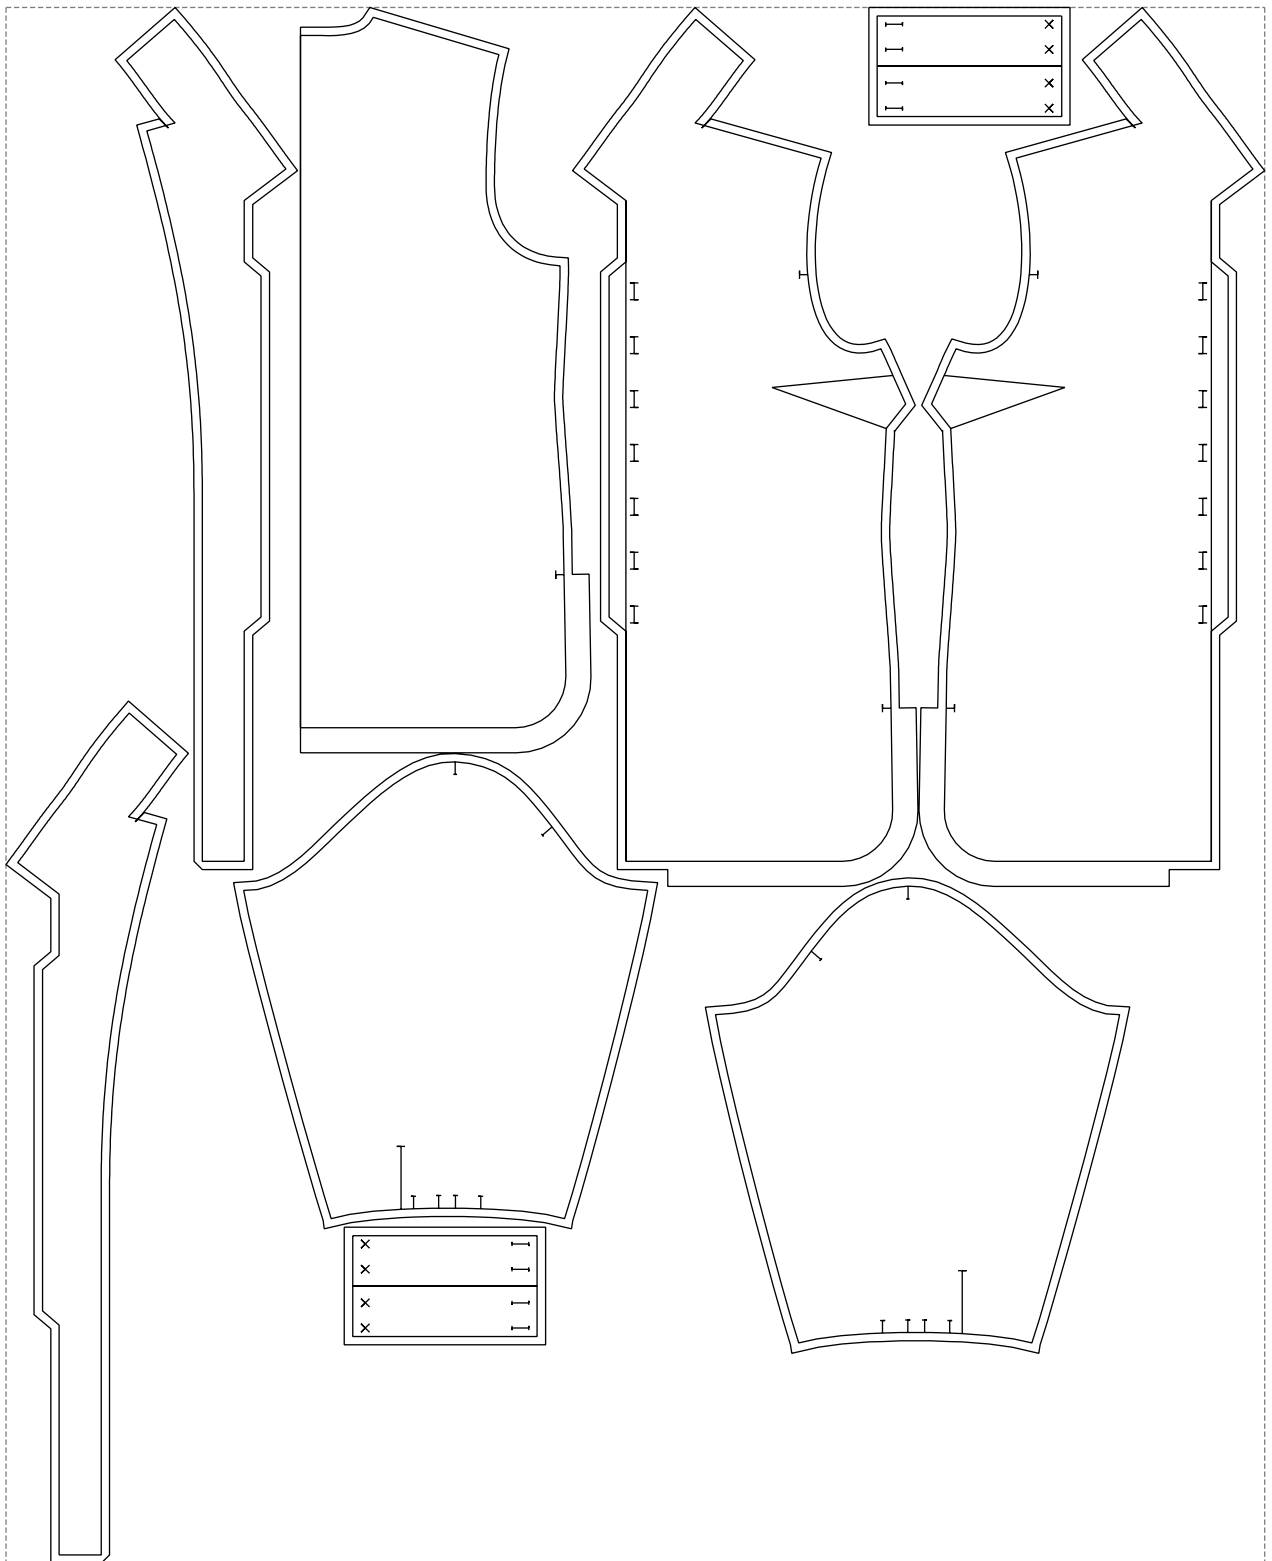

Not for print

Paper size: A4, size:1399.00 x1456.79 mm

# Example

size:1499.00 x1853.25 mm

Maneken =1 ver.0

rz\_1=170

rz\_16=108

rz\_17=92.5

rz\_18=89.2

rz\_19=116

rz\_20=113

---

. . . . .  
. . . . .  
. . . . .