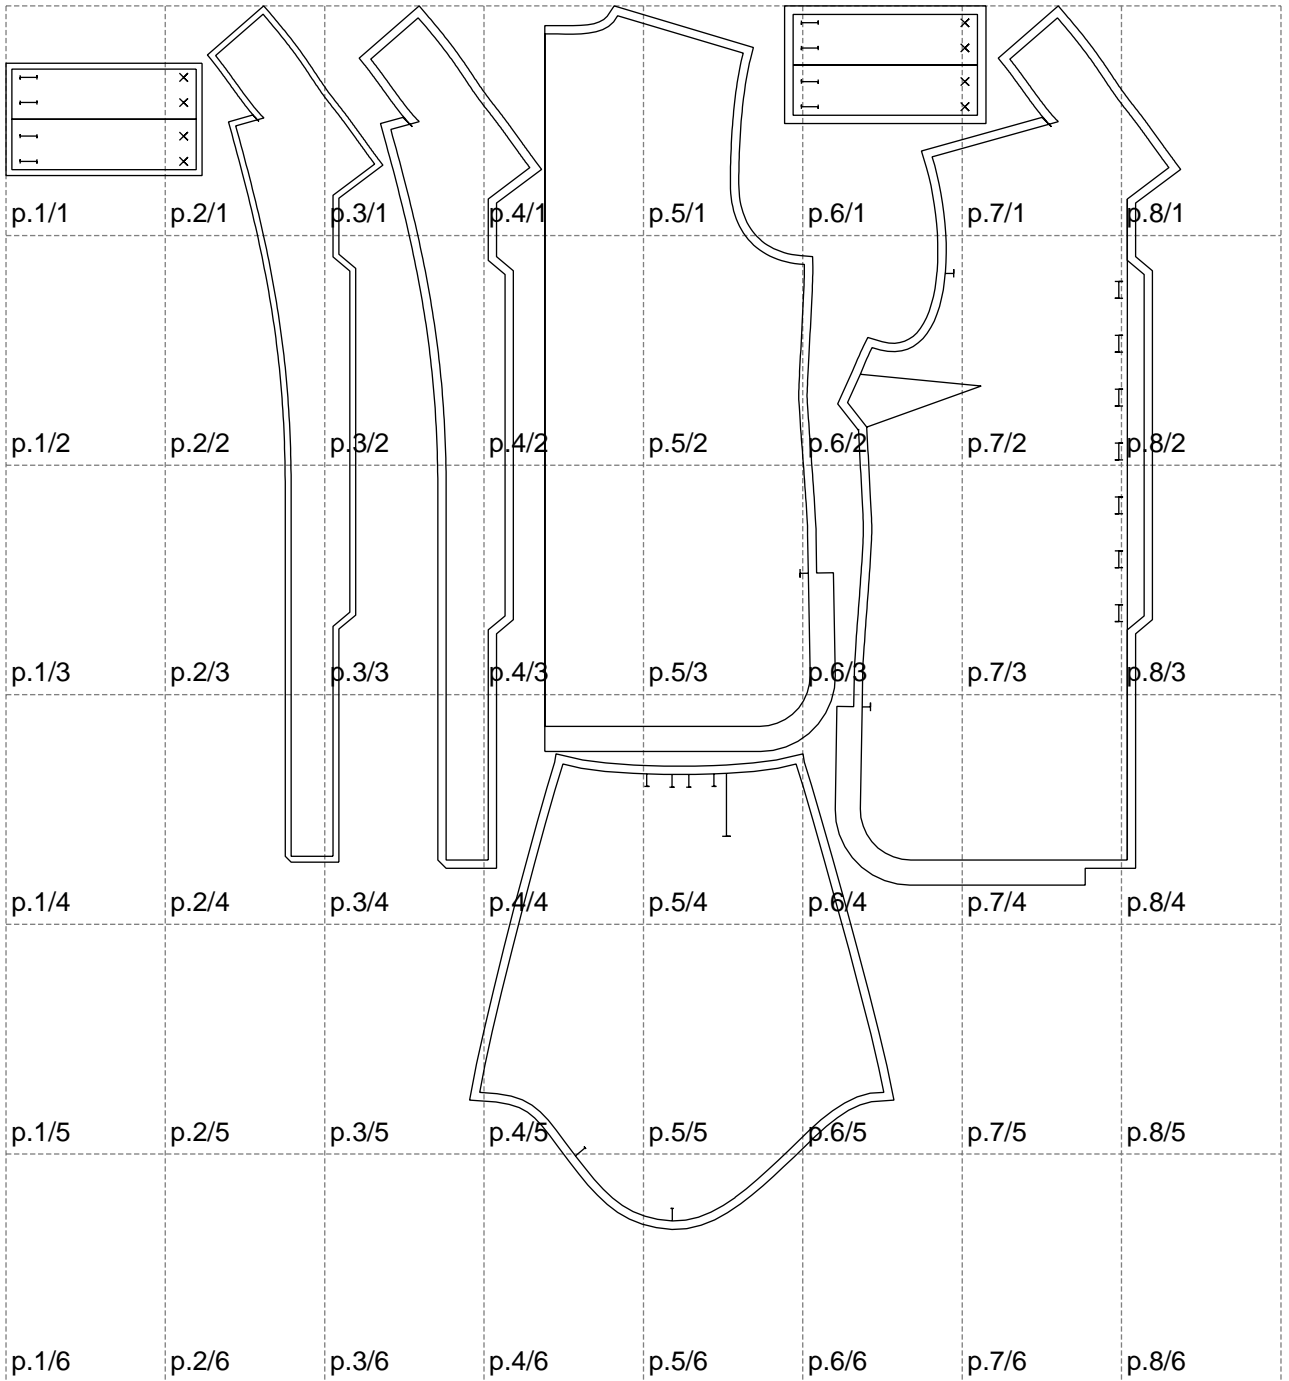

Not for print

Paper size: A4, size:1399.00 x1456.79 mm

# Example

size:1499.00 x1853.25 mm

Maneken =1 ver.0

rz\_1=170

rz\_16=108

rz\_17=92.5

rz\_18=89.2

rz\_19=116

rz\_20=113

---

. . . . .  
. . . . .  
. . . . .