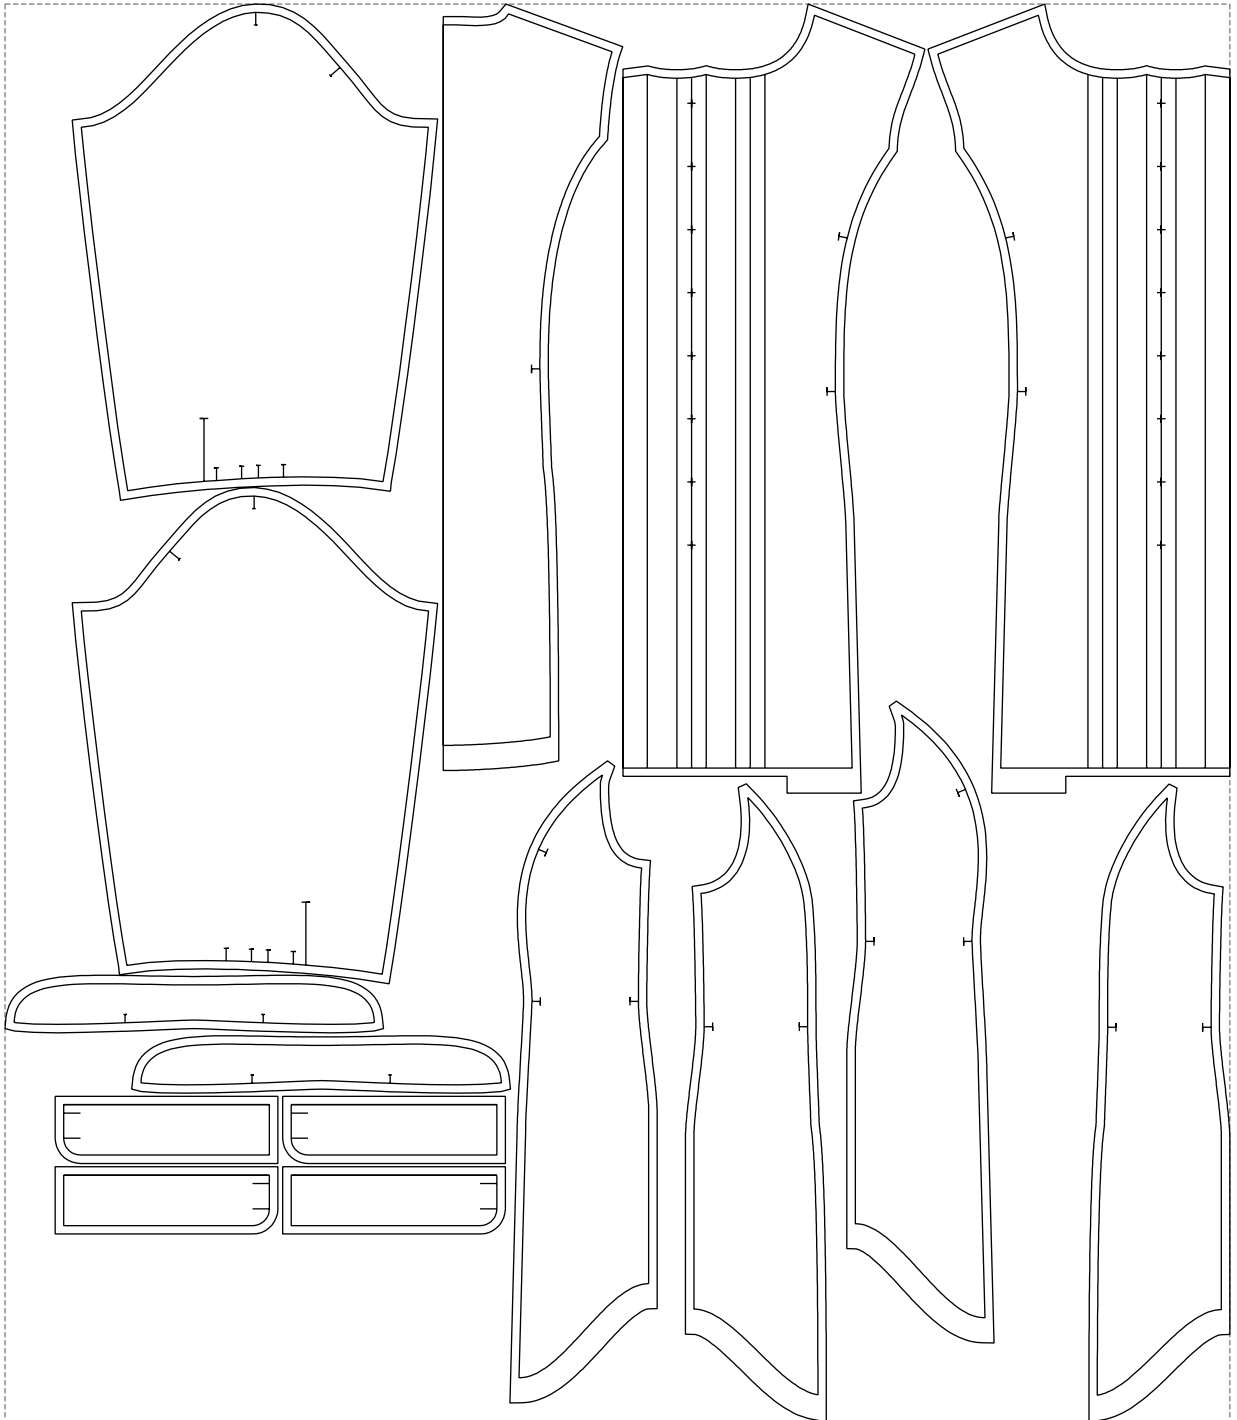

Not for print

Paper size: A4, size:1368.97 x940.17 mm

# Example

size:1458.69 x1689.50 mm

Maneken =1 ver.0

rz\_1=170

rz\_16=88

rz\_17=75.6

rz\_18=67.6

rz\_19=96