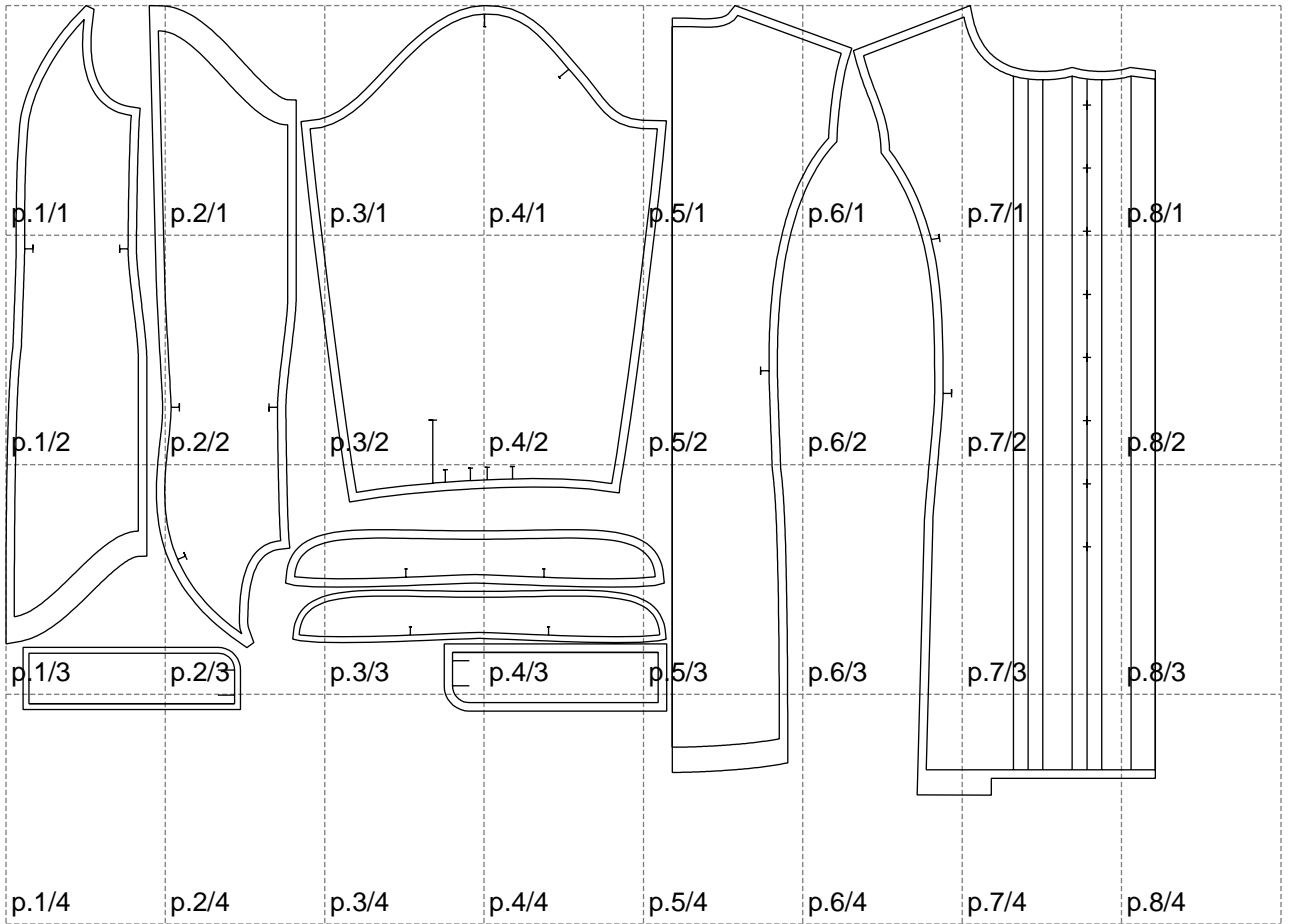

Not for print

Paper size: A4, size:1368.97 x940.17 mm

# Example

size:1458.69 x1689.50 mm

Maneken =1 ver.0

rz\_1=170

rz\_16=88

rz\_17=75.6

rz\_18=67.6

rz\_19=96

rz\_20=94.6

---

. . . . .  
. . . . .  
. . . . .