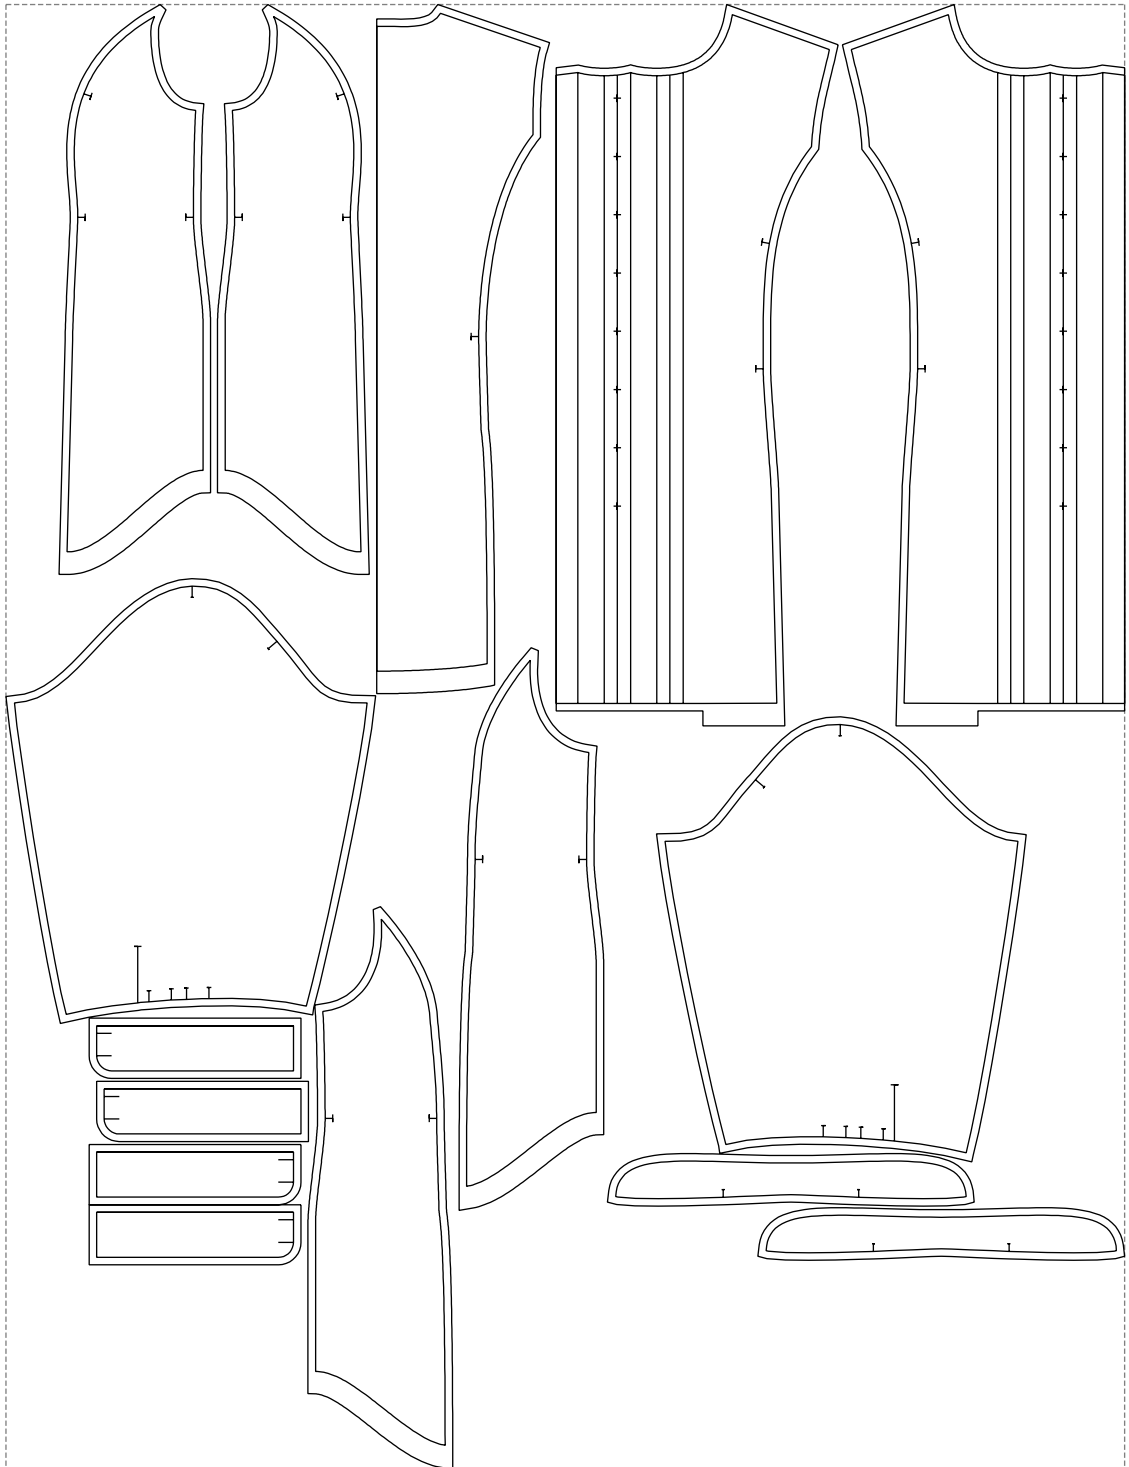

Not for print

Paper size: A4, size:1318.51 x1301.48 mm

# Example

size:1488.93 x1950.47 mm

Maneken =1 ver.0

rz\_1=170

rz\_16=104

rz\_17=88.9

rz\_18=84.4

rz\_19=112