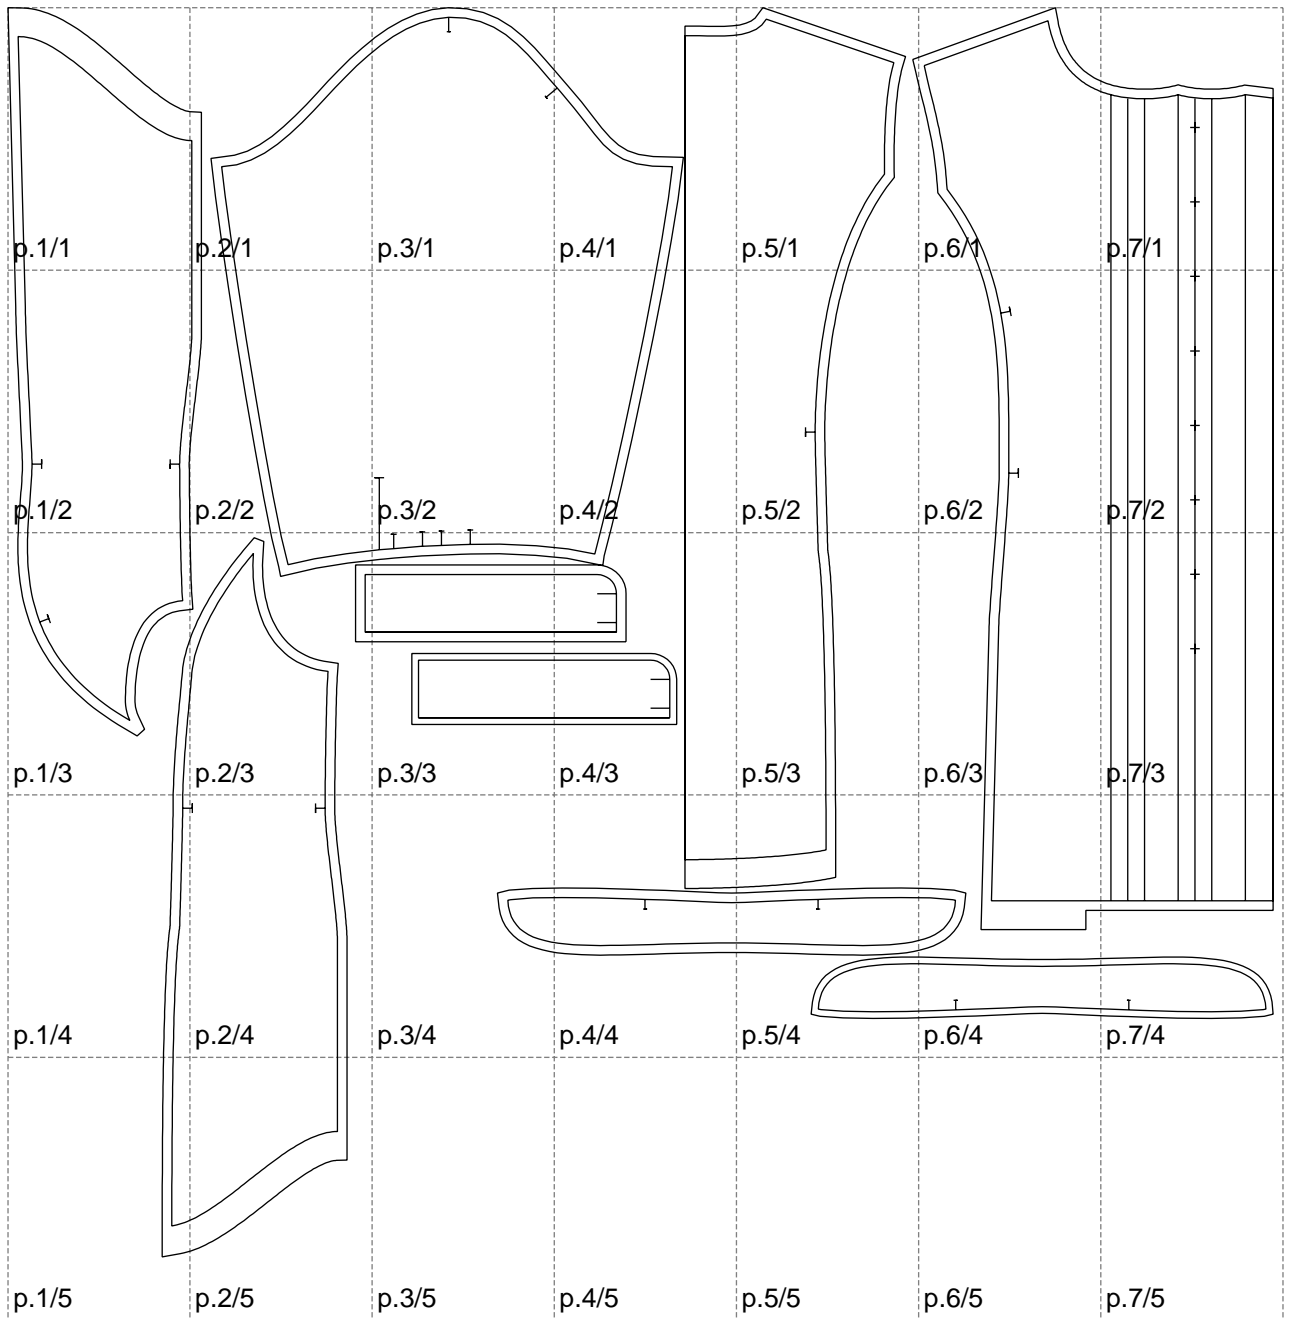

Not for print

Paper size: A4, size:1318.51 x1301.48 mm

# Example

size:1488.93 x1950.47 mm

Maneken =1 ver.0

rz\_1=170

rz\_16=104

rz\_17=88.9

rz\_18=84.4

rz\_19=112

rz\_20=109.3

---

. . . . .  
. . . . .  
. . . . .