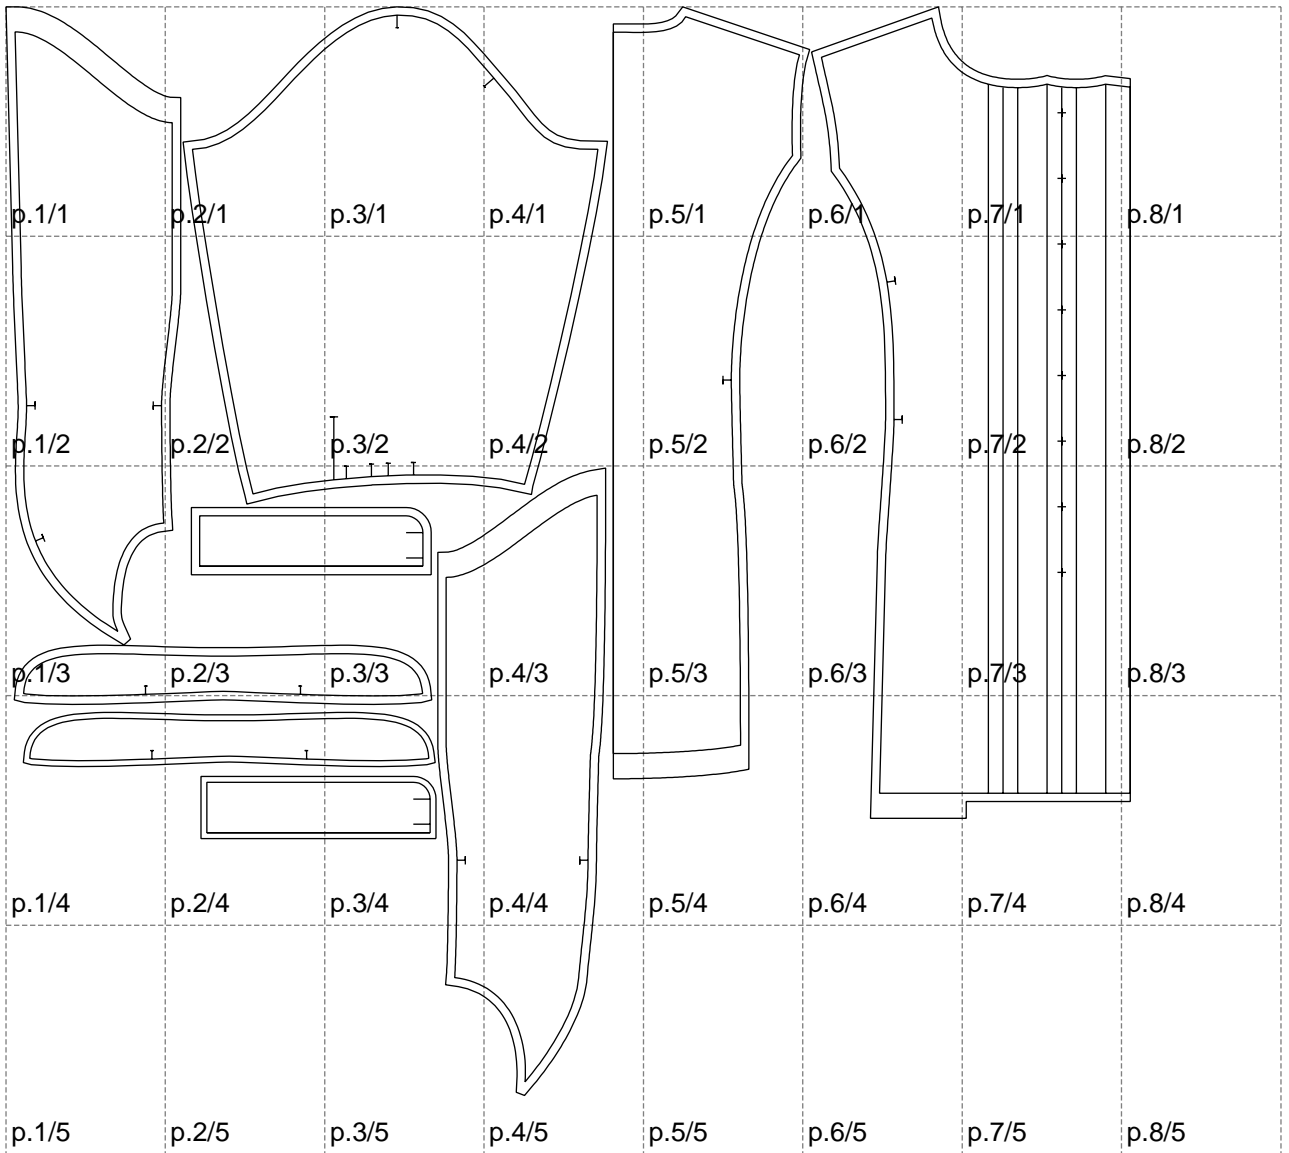

Not for print

Paper size: A4, size:1338.96 x1296.56 mm

# Example

size:1478.92 x2014.29 mm

Maneken =1 ver.0

rz\_1=170

rz\_16=108

rz\_17=92.5

rz\_18=89.2

rz\_19=116

rz\_20=113

---

. . . . .  
. . . . .  
. . . . .