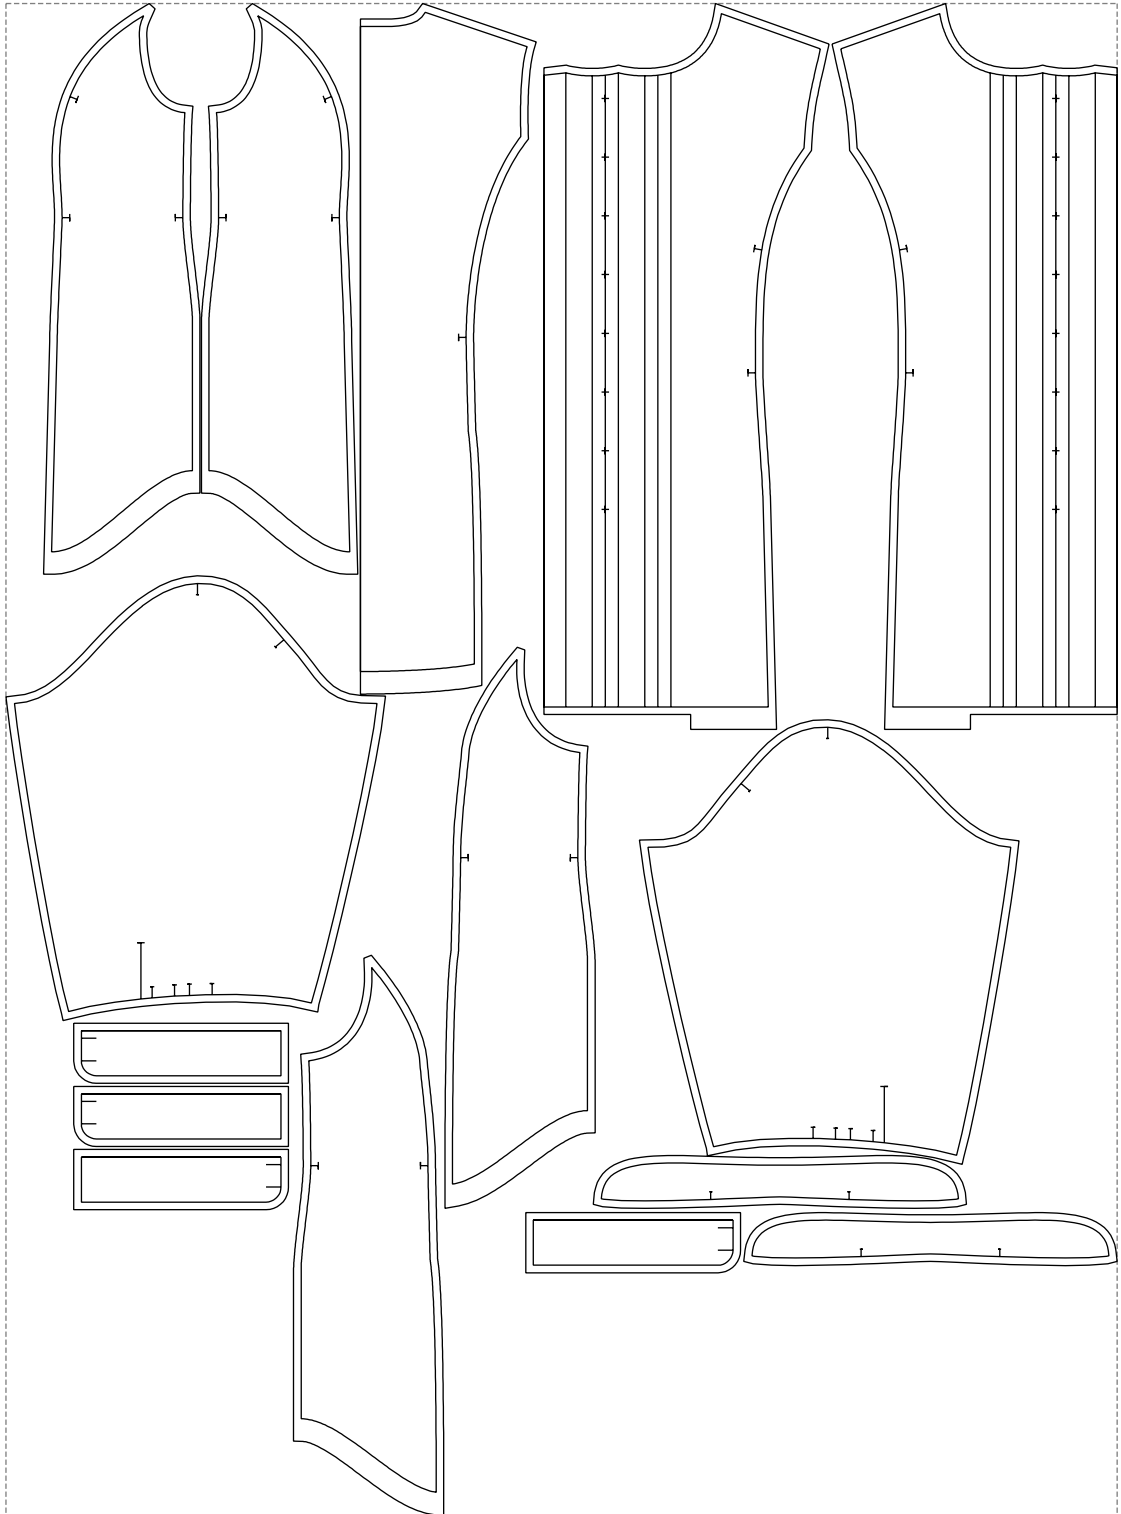

Not for print

Paper size: A4, size:1338.96 x1296.56 mm

# Example

size:1478.92 x2014.29 mm

Maneken =1 ver.0

rz\_1=170

rz\_16=108

rz\_17=92.5

rz\_18=89.2

rz\_19=116