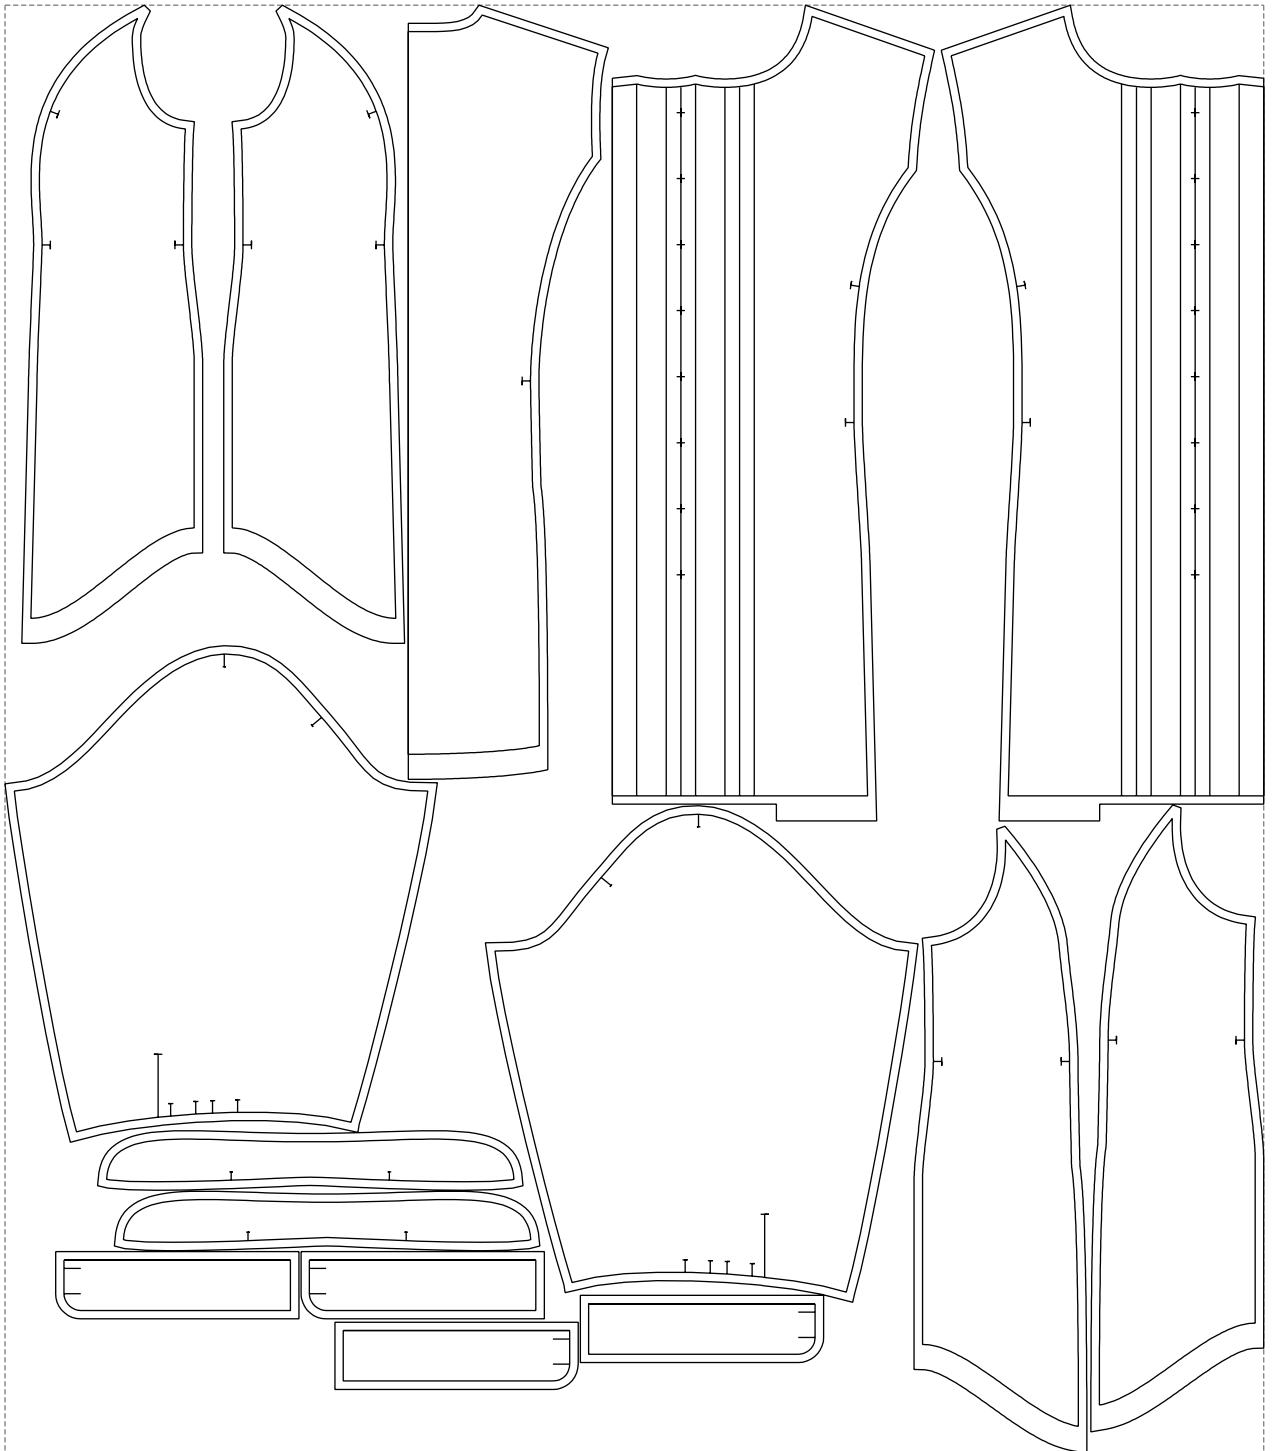

Not for print

Paper size: A4, size:1368.91 x1289.11 mm

# Example

size:1499.00 x1725.04 mm

Maneken =1 ver.0

rz\_1=170

rz\_16=112

rz\_17=96.2

rz\_18=94

rz\_19=120