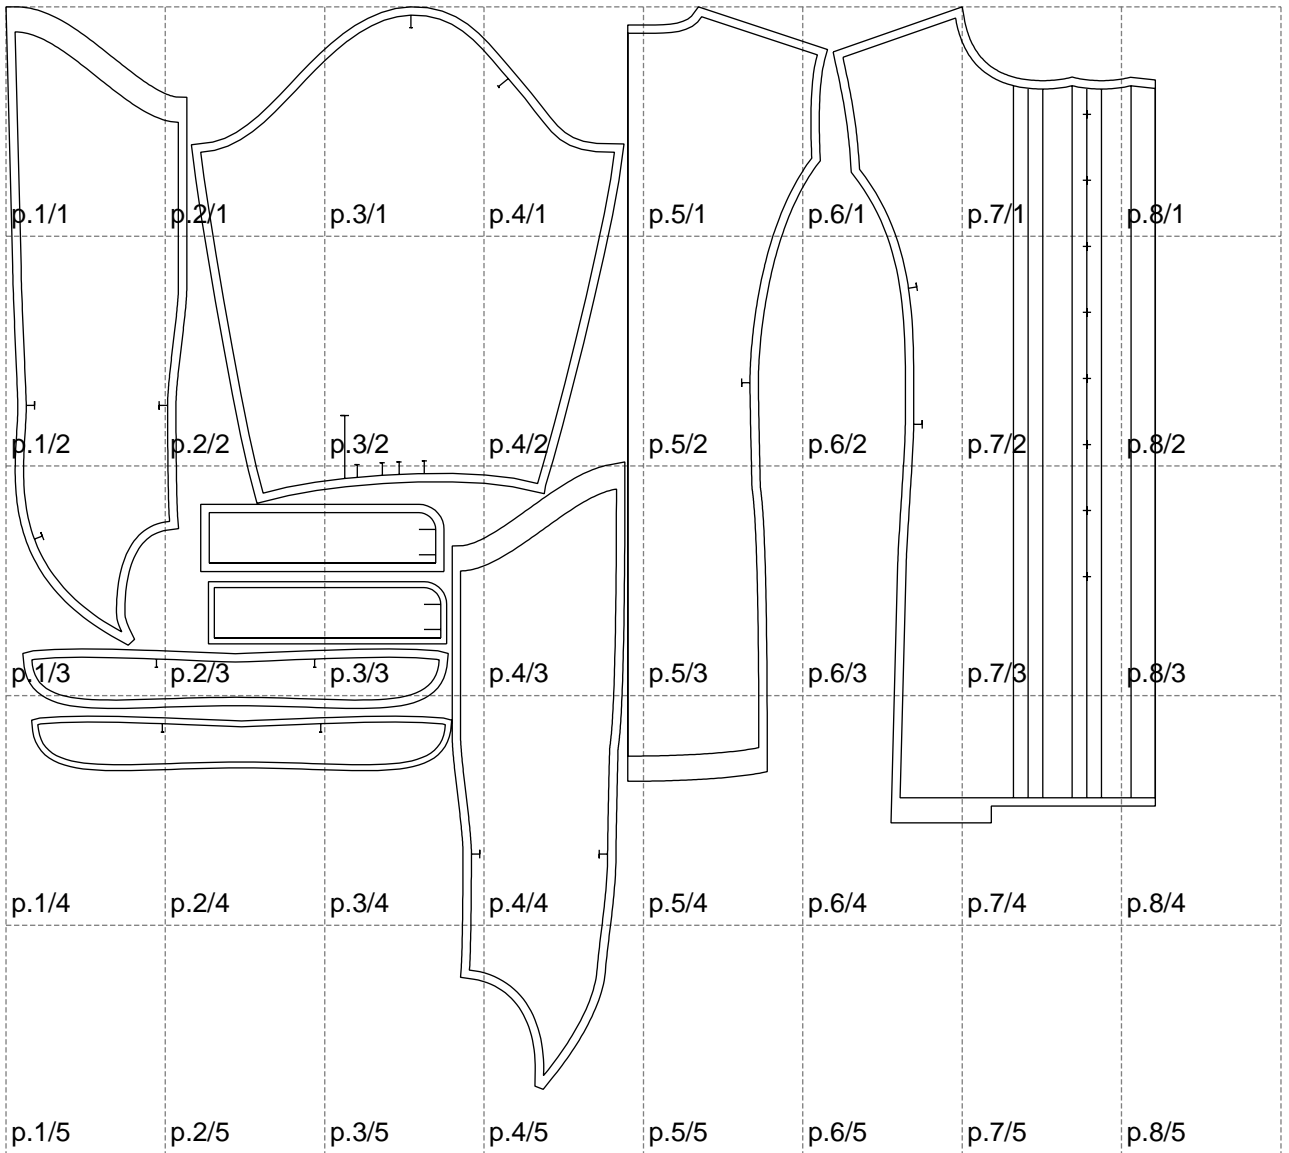

Not for print

Paper size: A4, size:1368.91 x1289.11 mm

# Example

size:1499.00 x1725.04 mm

Maneken =1 ver.0

rz\_1=170

rz\_16=112

rz\_17=96.2

rz\_18=94

rz\_19=120

rz\_20=117

---

. . . . .  
. . . . .  
. . . . .