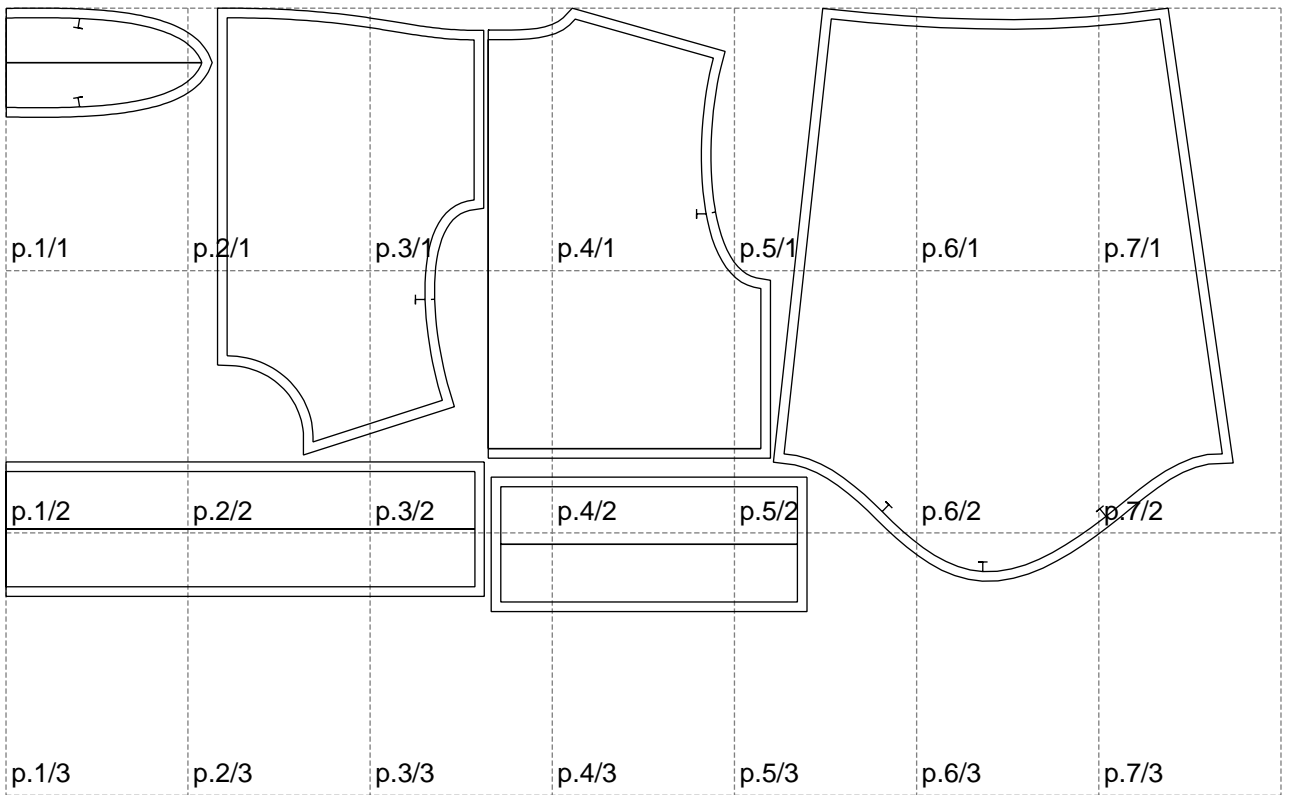

Not for print

Paper size: A4, size:1278.95 x628.69 mm

# Example

size:1499.00 x862.40 mm

Maneken =1 ver.0

rz\_1=170

rz\_16=92

rz\_17=78.8

rz\_18=71.8

rz\_19=100

rz\_20=98.1

---

. . . . .  
. . . . .  
. . . . .