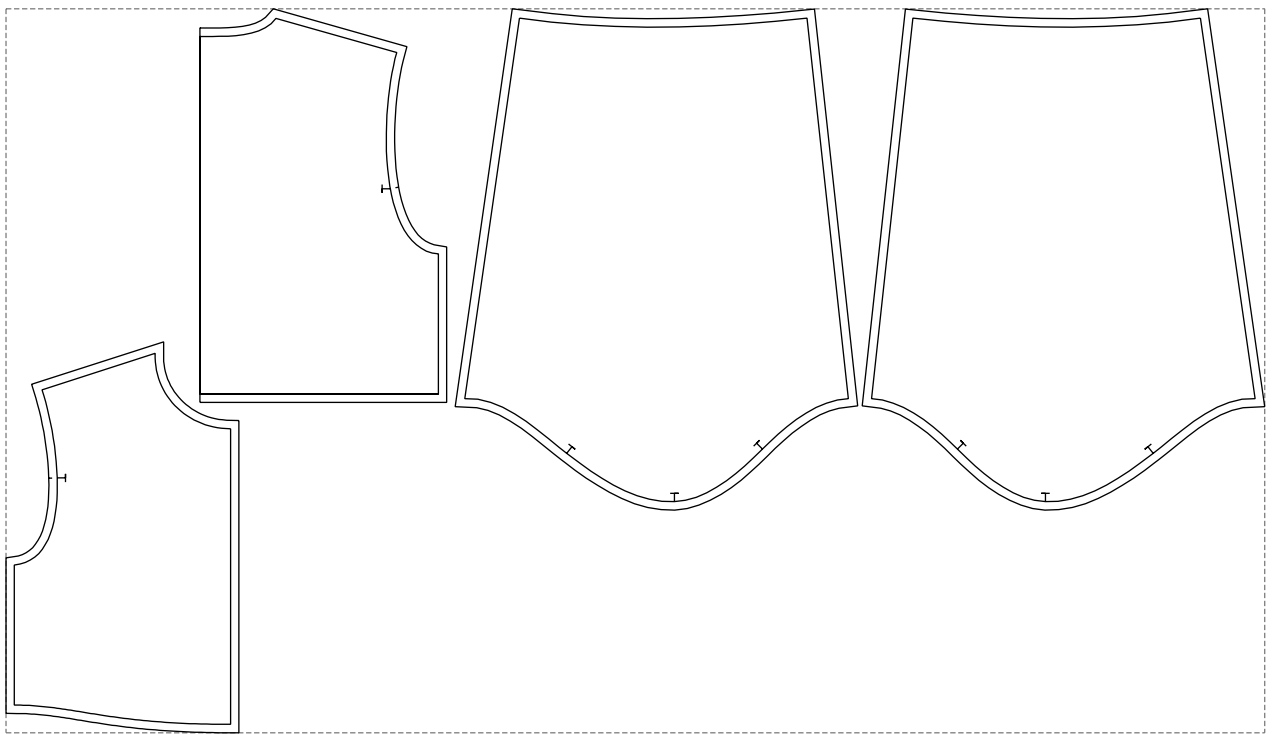

Not for print

Paper size: A4, size:1278.95 x628.69 mm

# Example

size:1499.00 x862.40 mm

Maneken =1 ver.0

rz\_1=170

rz\_16=92

rz\_17=78.8

rz\_18=71.8

rz\_19=100

rz\_20=98.1

---

. . . . .  
. . . . .  
. . . . .