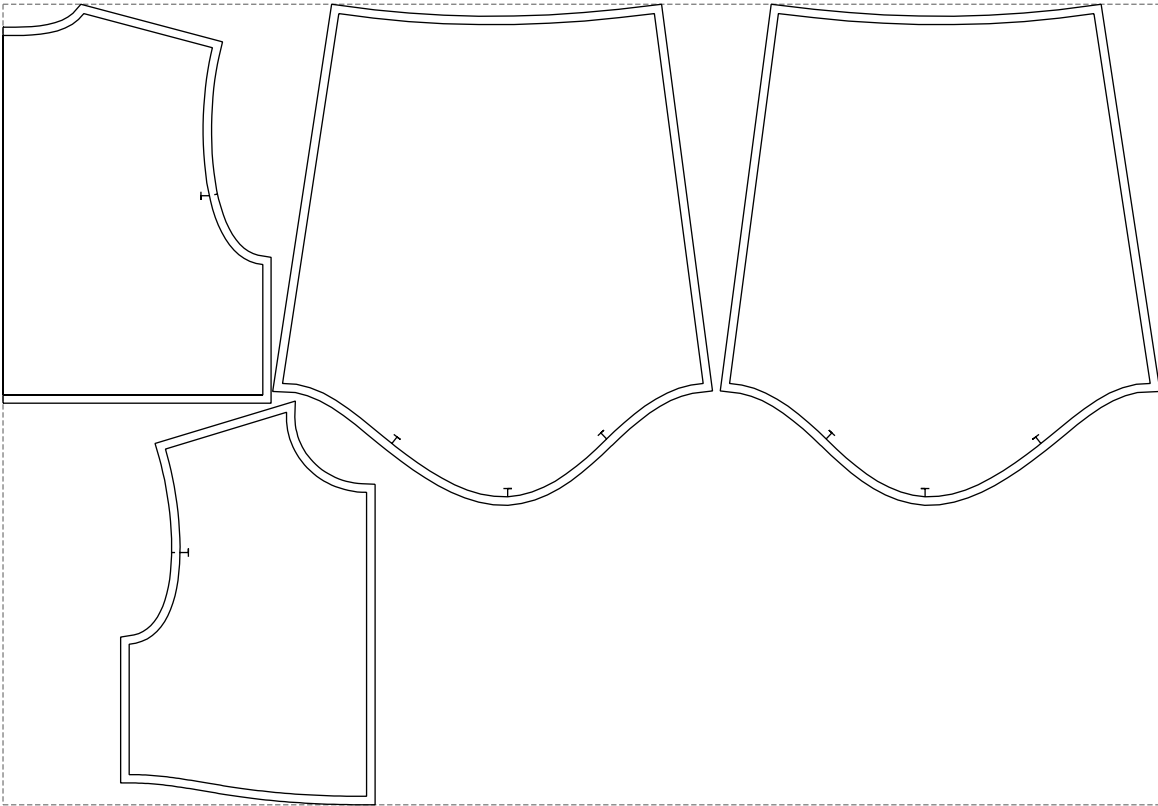

Not for print

Paper size: A4, size:1378.85 x628.53 mm

# Example

size:1378.01 x953.68 mm

Maneken =1 ver.0

rz\_1=170

rz\_16=104

rz\_17=88.9

rz\_18=84.4

rz\_19=112

rz\_20=109.3

---

. . . . .  
. . . . .  
. . . . .