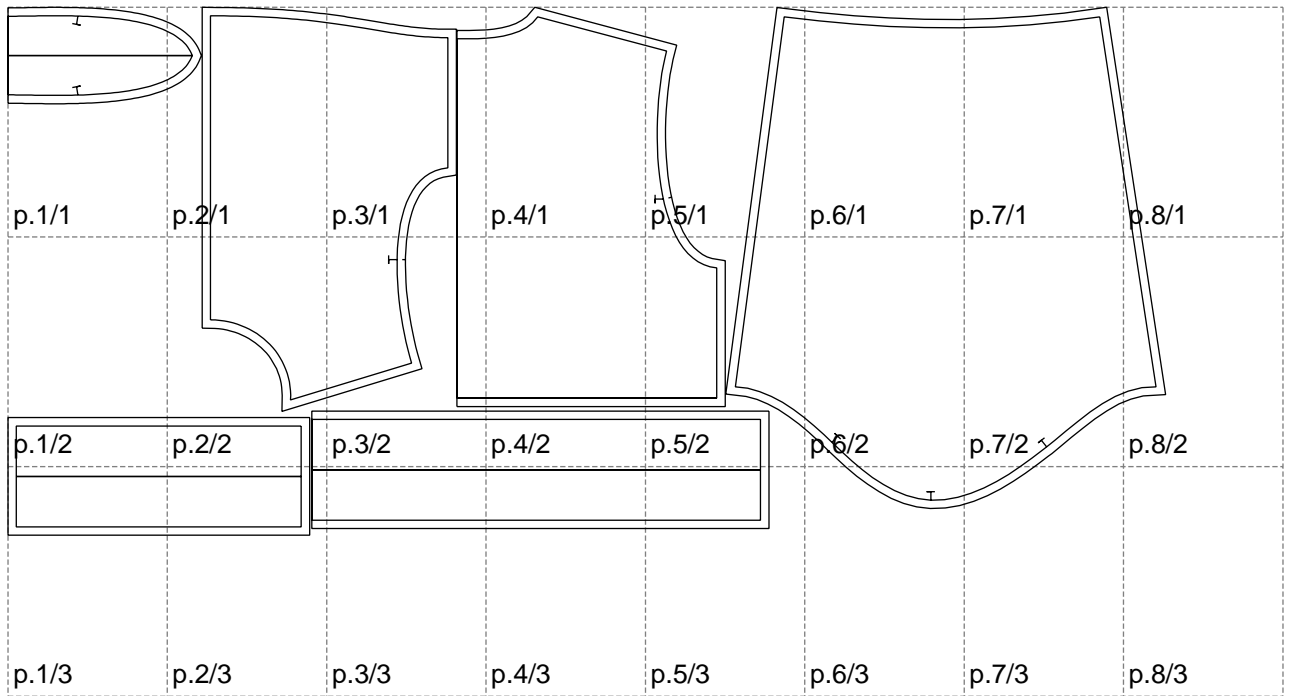

Not for print

Paper size: A4, size:1378.85 x628.53 mm

# Example

size:1378.01 x953.68 mm

Maneken =1 ver.0

rz\_1=170

rz\_16=104

rz\_17=88.9

rz\_18=84.4

rz\_19=112

rz\_20=109.3

---

. . . . .  
. . . . .  
. . . . .