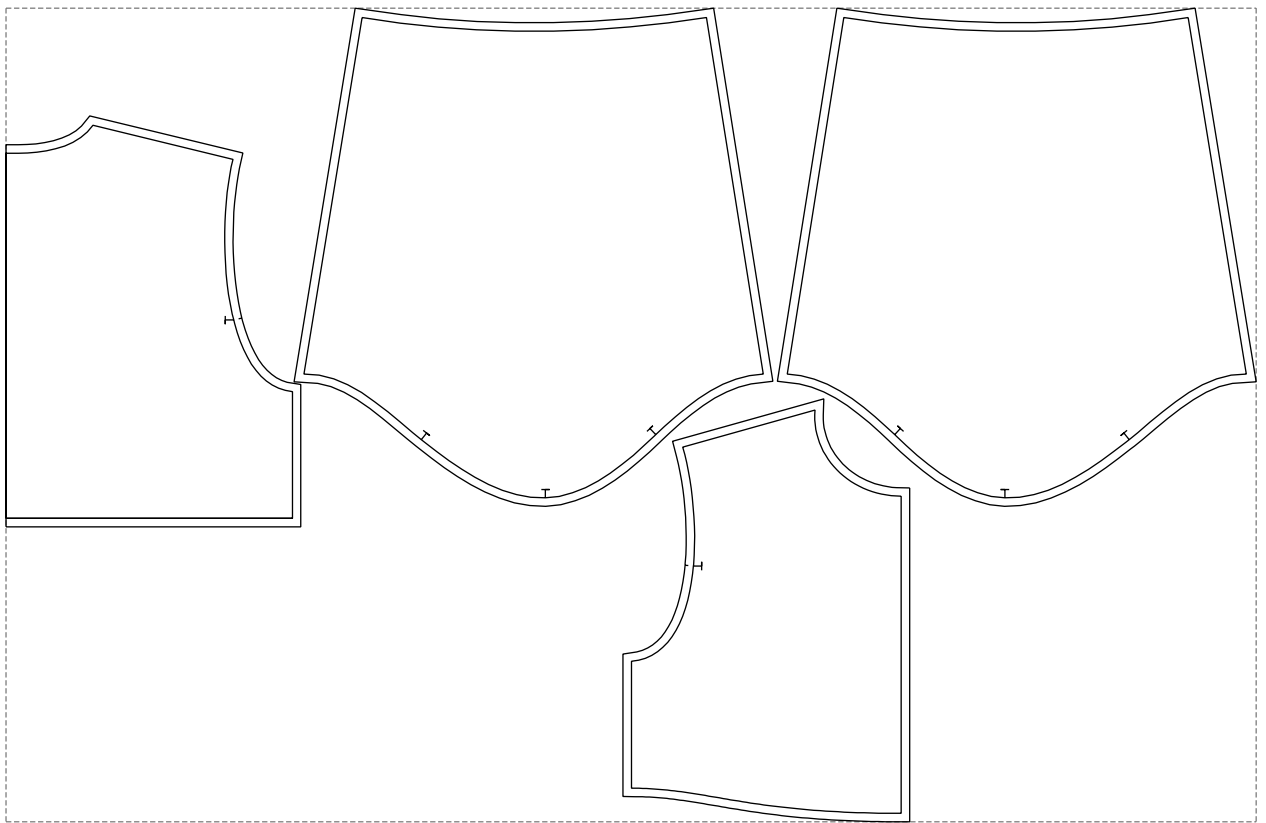

Not for print

Paper size: A4, size:1388.94 x741.16 mm

# Example

size:1488.93 x969.26 mm

Maneken =1 ver.0

rz\_1=170

rz\_16=120

rz\_17=104

rz\_18=103.6

rz\_19=128

rz\_20=125.1

---

. . . . .  
. . . . .  
. . . . .