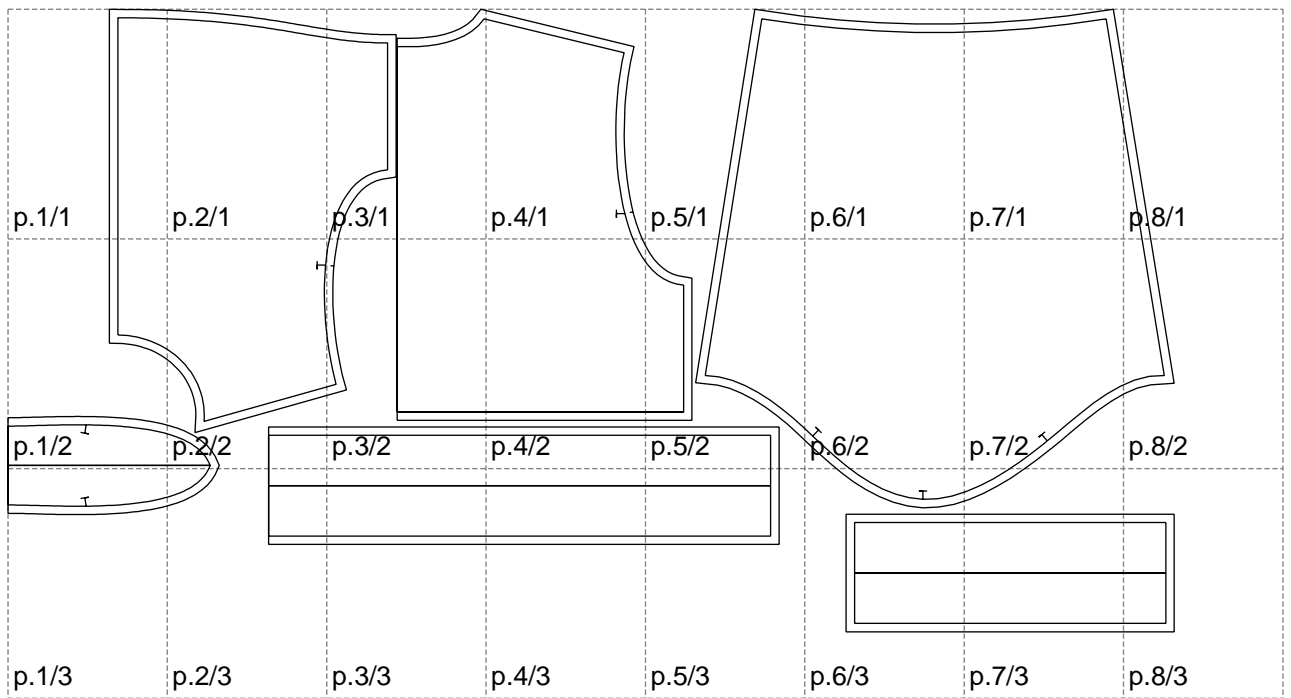

Not for print

Paper size: A4, size:1388.94 x741.16 mm

# Example

size:1488.93 x969.26 mm

Maneken =1 ver.0

rz\_1=170

rz\_16=120

rz\_17=104

rz\_18=103.6

rz\_19=128

rz\_20=125.1

---

. . . . .  
. . . . .  
. . . . .