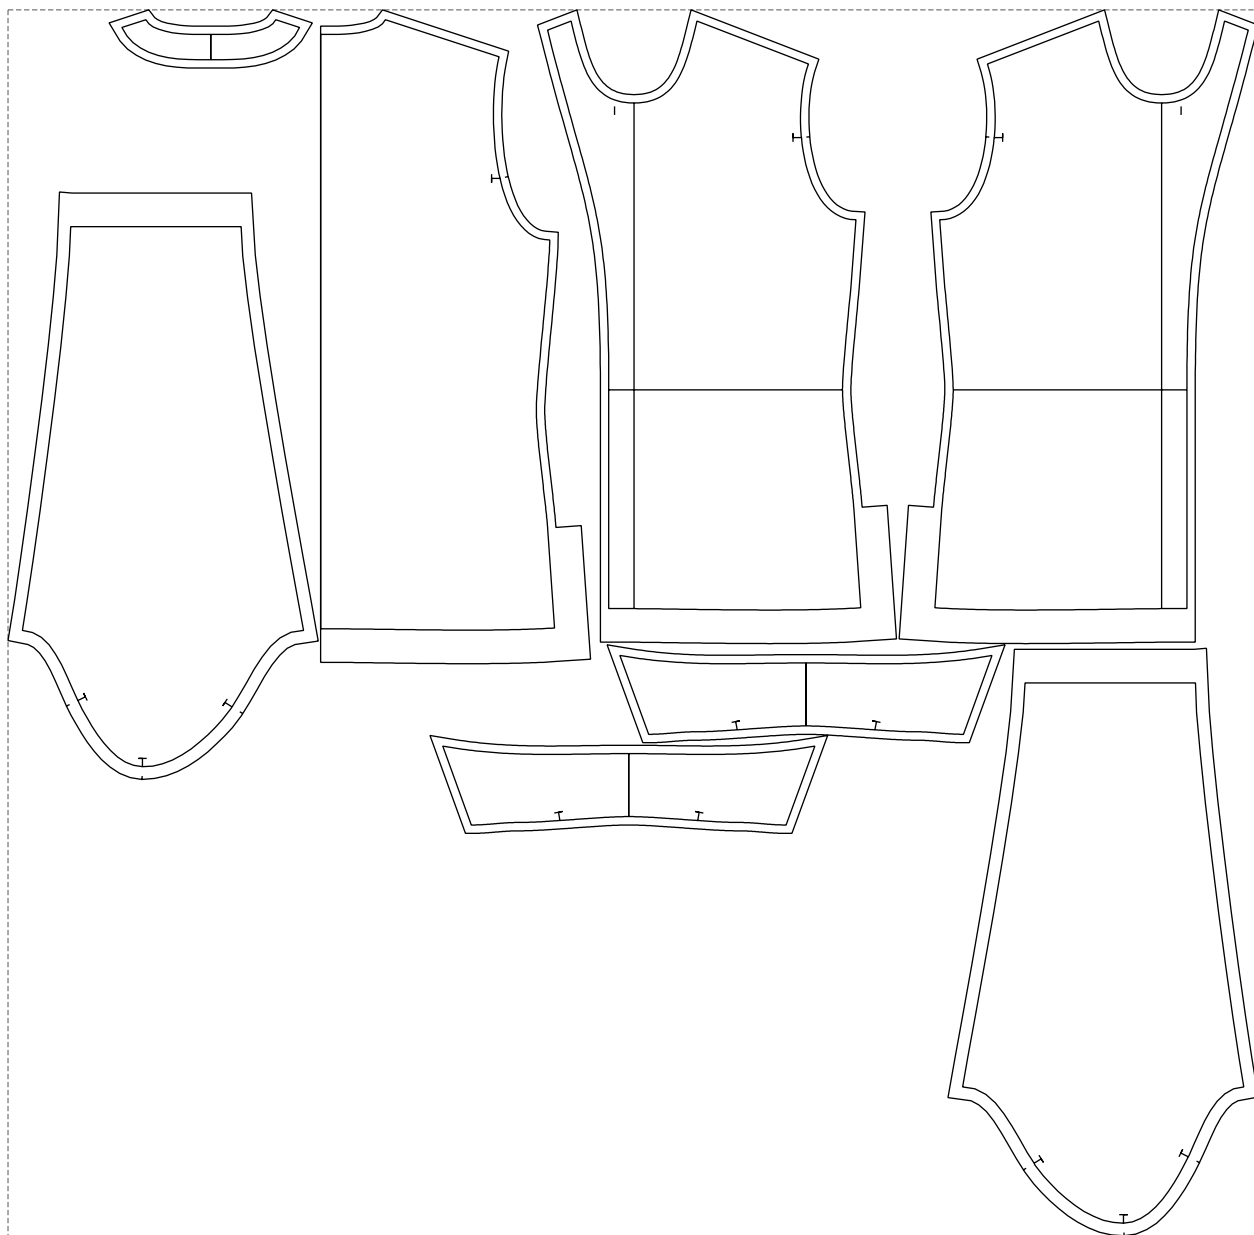

Not for print

Paper size: A4, size:1388.94 x881.04 mm

# Example

size:1488.92 x1460.27 mm

Maneken =1 ver.0

rz\_1=170

rz\_16=88

rz\_17=75.6

rz\_18=67.6

rz\_19=96