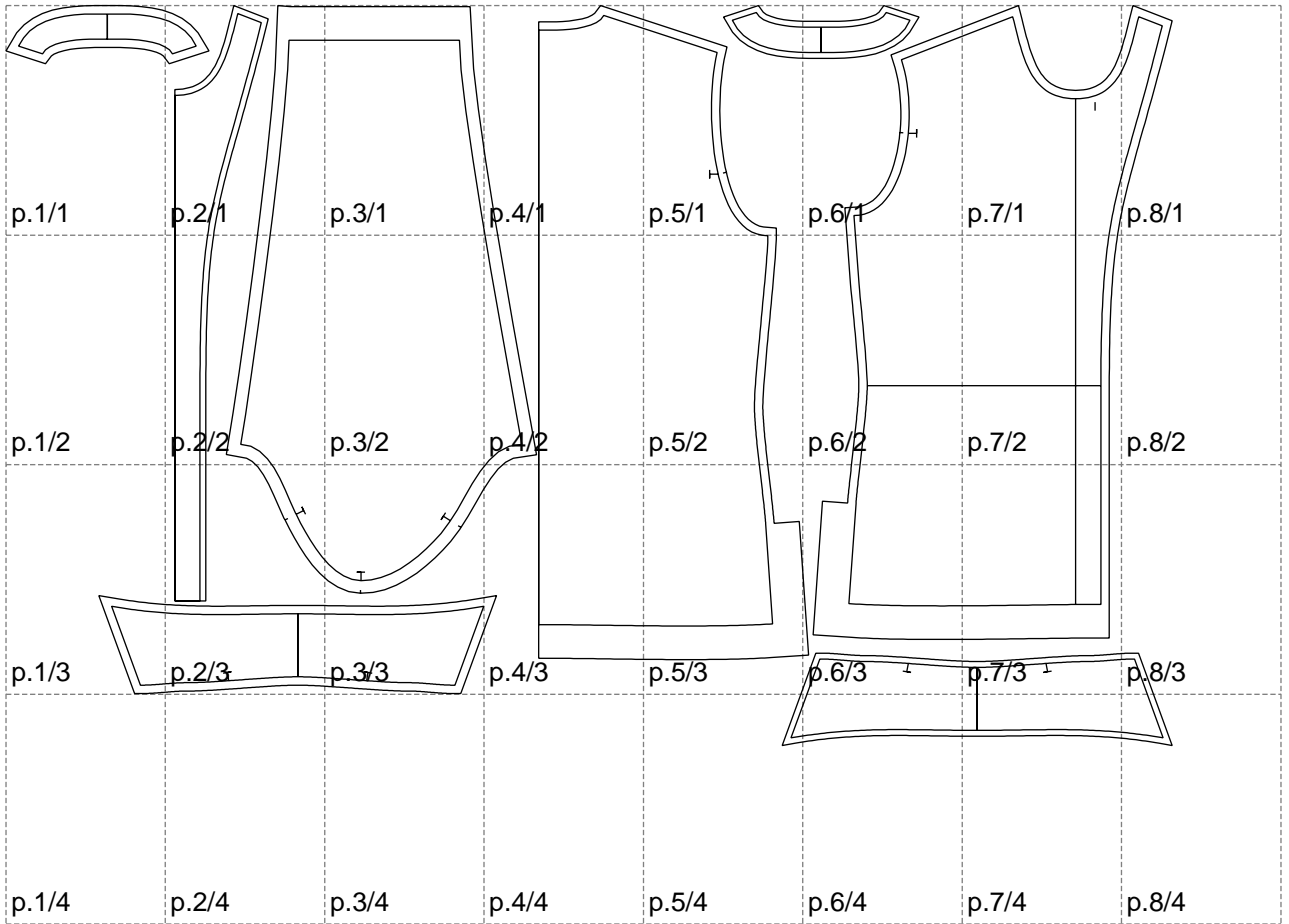

Not for print

Paper size: A4, size:1388.94 x881.04 mm

# Example

size:1488.92 x1460.27 mm

Maneken =1 ver.0

rz\_1=170

rz\_16=88

rz\_17=75.6

rz\_18=67.6

rz\_19=96

rz\_20=94.6

---

. . . . .  
. . . . .  
. . . . .