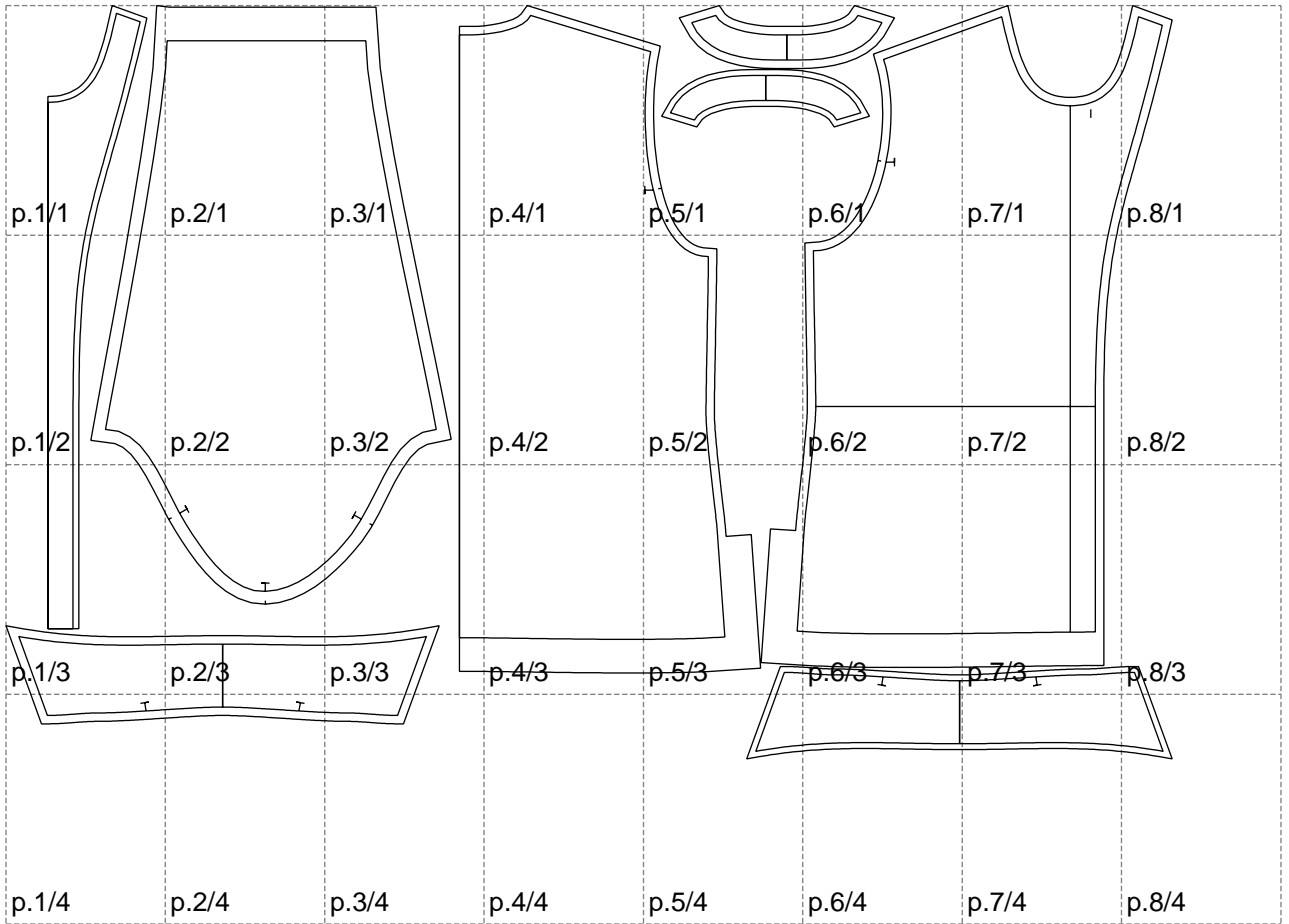

Not for print

Paper size: A4, size:1388.97 x896.97 mm

# Example

size:1499.00 x1503.48 mm

Maneken =1 ver.0

rz\_1=170

rz\_16=104

rz\_17=88.9

rz\_18=84.4

rz\_19=112

rz\_20=109.3

---

. . . . .  
. . . . .  
. . . . .