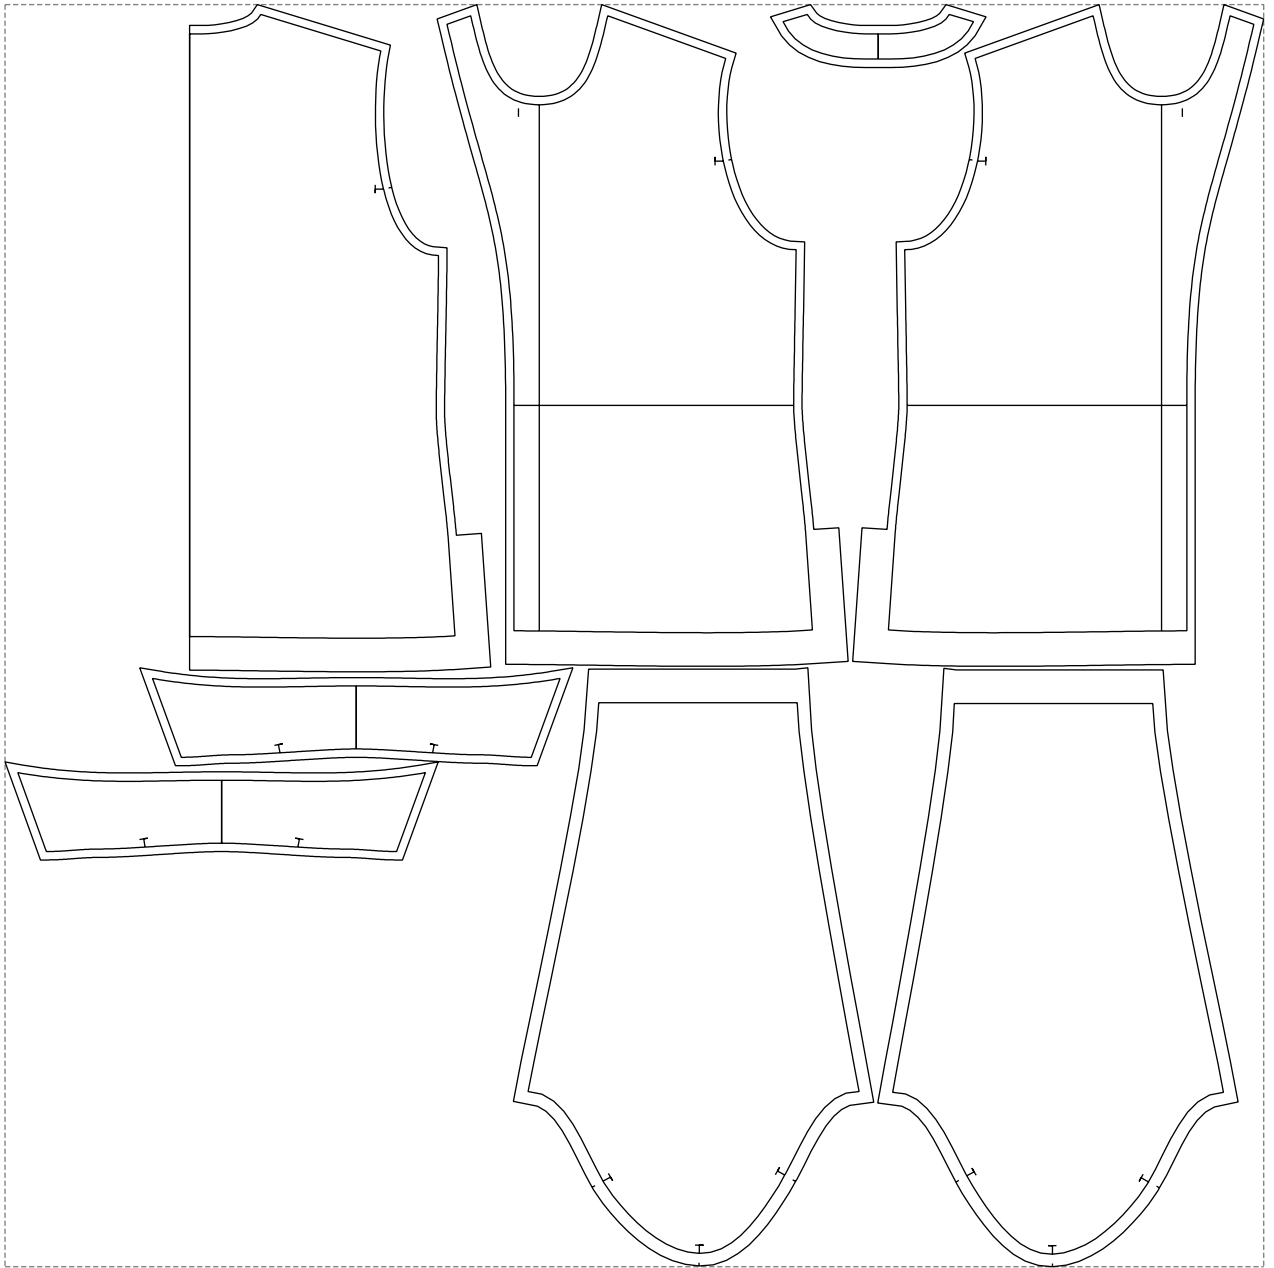

Not for print

Paper size: A4, size:1388.97 x896.97 mm

# Example

size:1499.00 x1503.48 mm

Maneken =1 ver.0

rz\_1=170

rz\_16=104

rz\_17=88.9

rz\_18=84.4

rz\_19=112