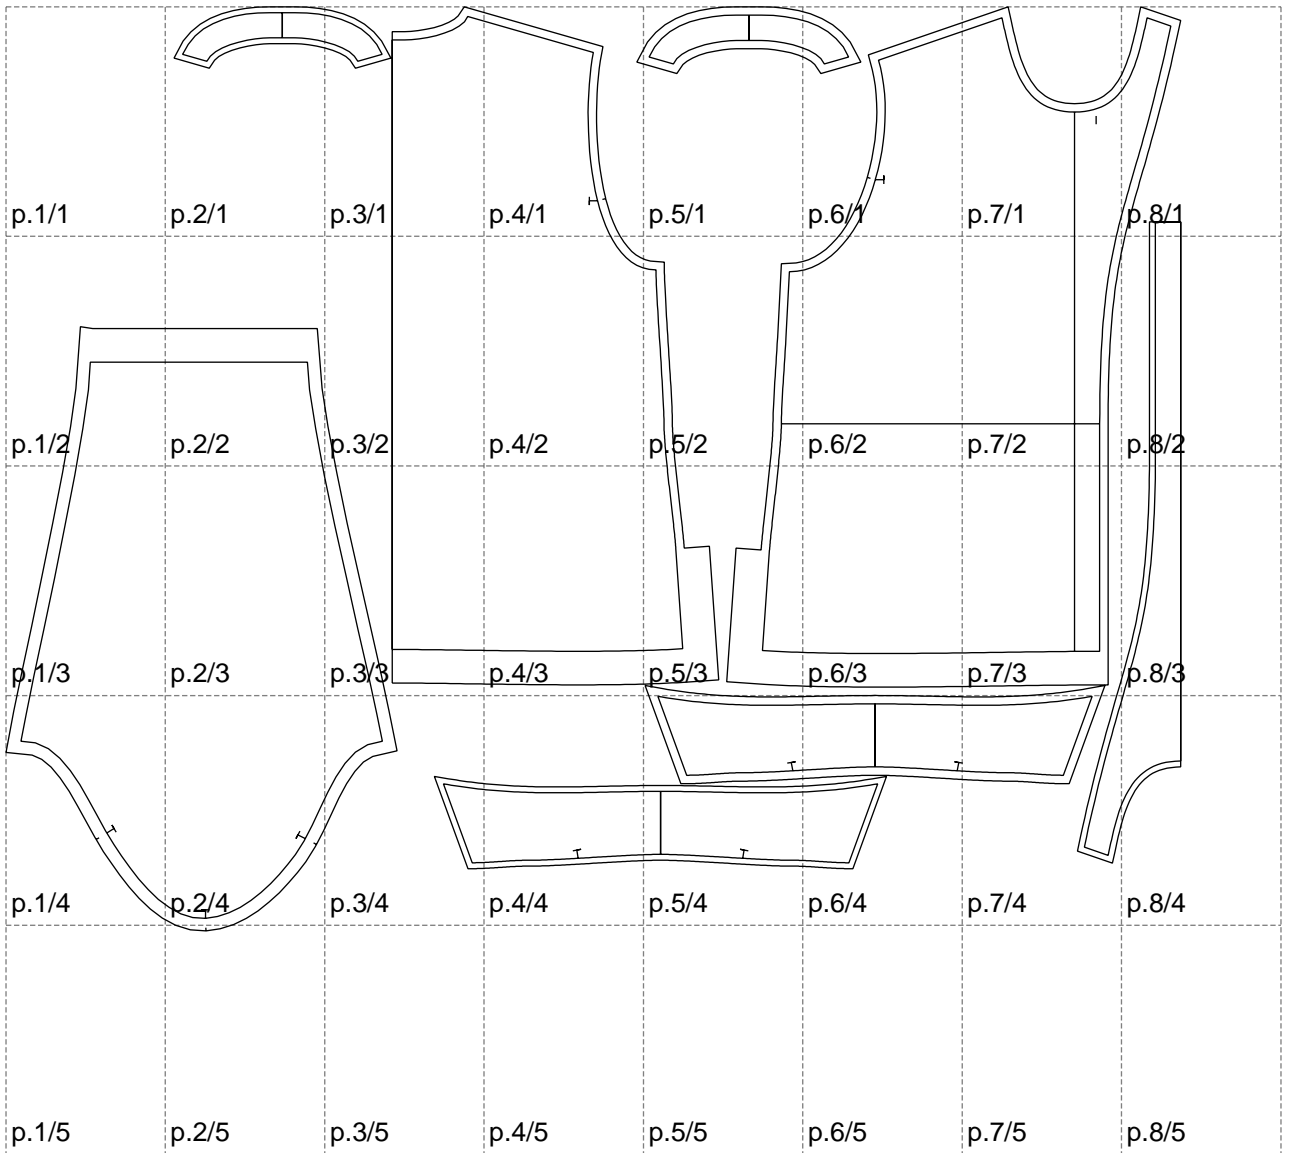

Not for print

Paper size: A4, size:1399.00 x1100.46 mm

# Example

size:1448.93 x1637.82 mm

Maneken =1 ver.0

rz\_1=170

rz\_16=116

rz\_17=100

rz\_18=98.8

rz\_19=124

rz\_20=121

---

. . . . .  
. . . . .  
. . . . .