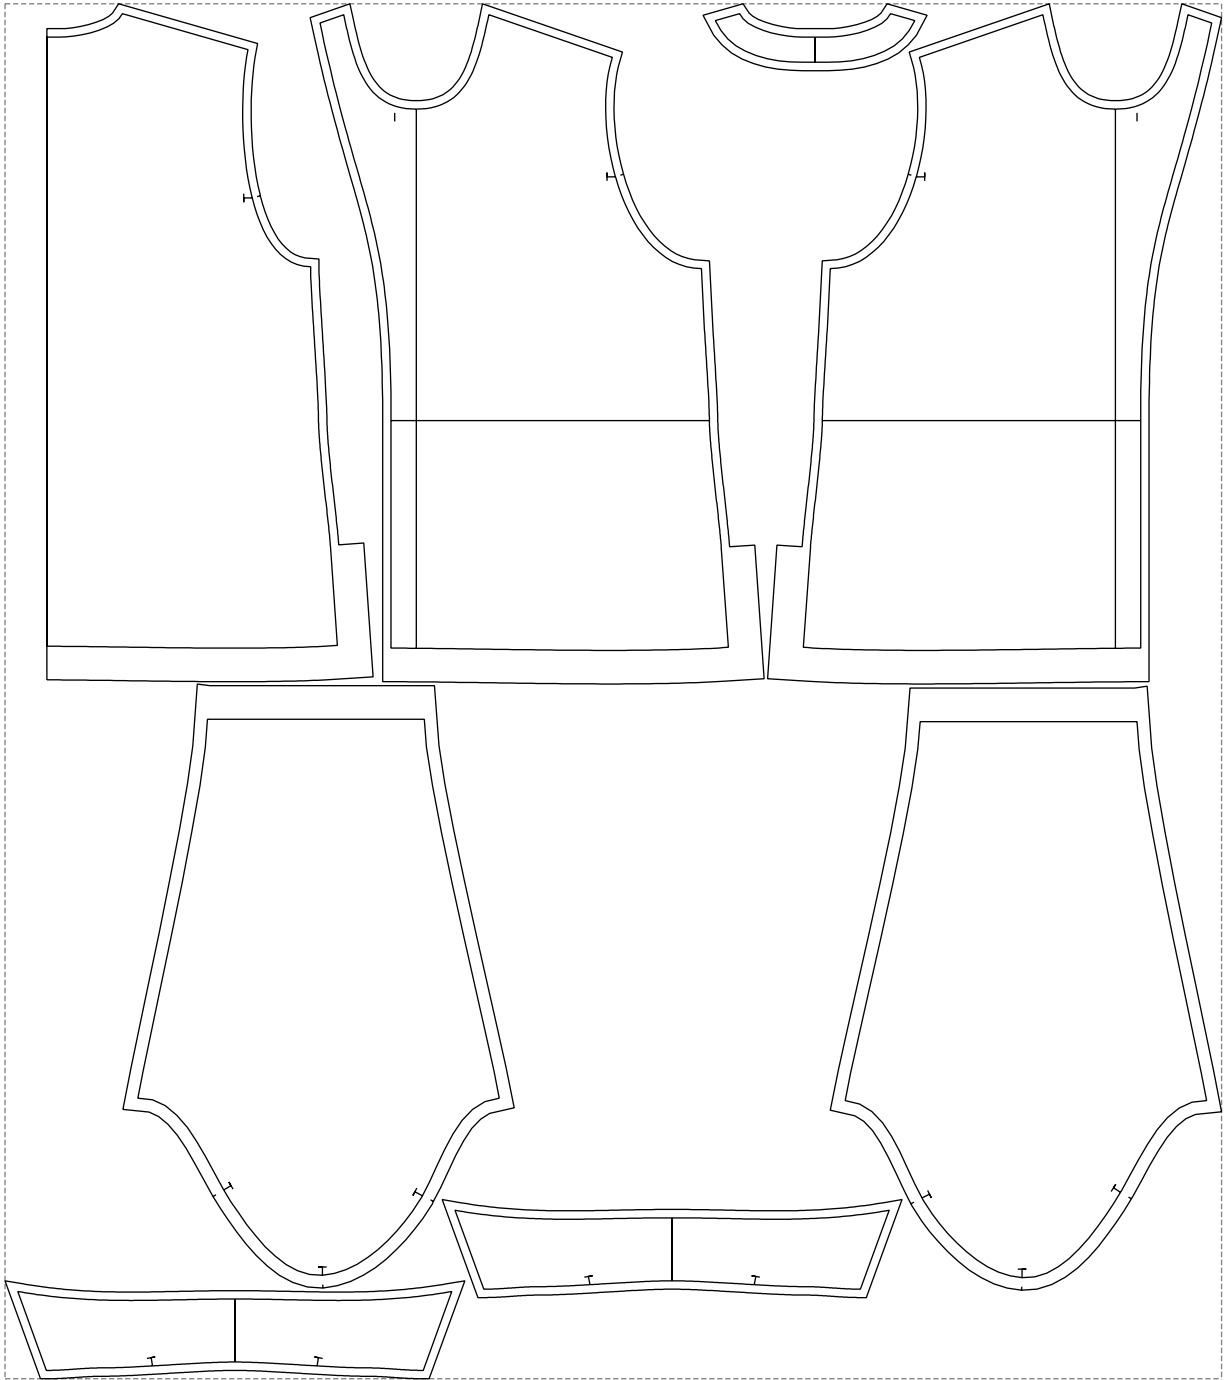

Not for print

Paper size: A4, size:1399.00 x1100.46 mm

# Example

size:1448.93 x1637.82 mm

Maneken =1 ver.0

rz\_1=170

rz\_16=116

rz\_17=100

rz\_18=98.8

rz\_19=124