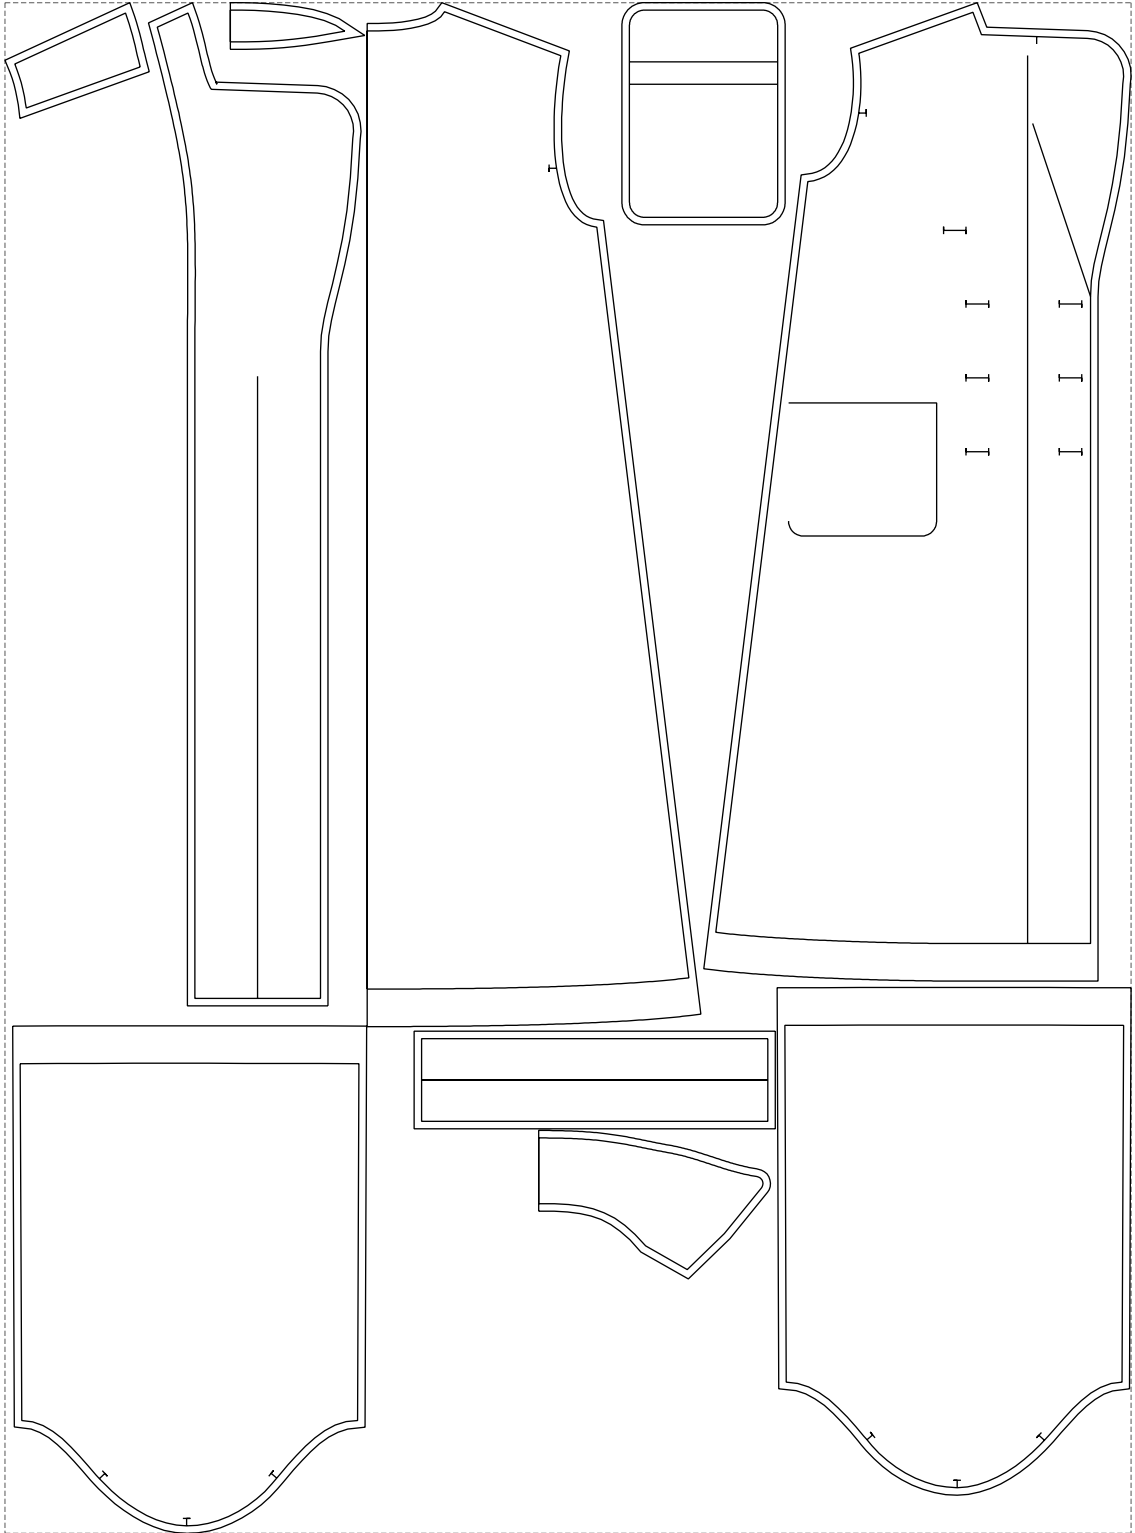

Not for print

Paper size: A4, size:1399.00 x3415.76 mm

# Example

size:1499.00 x2038.20 mm

Maneken =1 ver.0

rz\_1=170

rz\_16=92

rz\_17=78.8

rz\_18=71.8

rz\_19=100