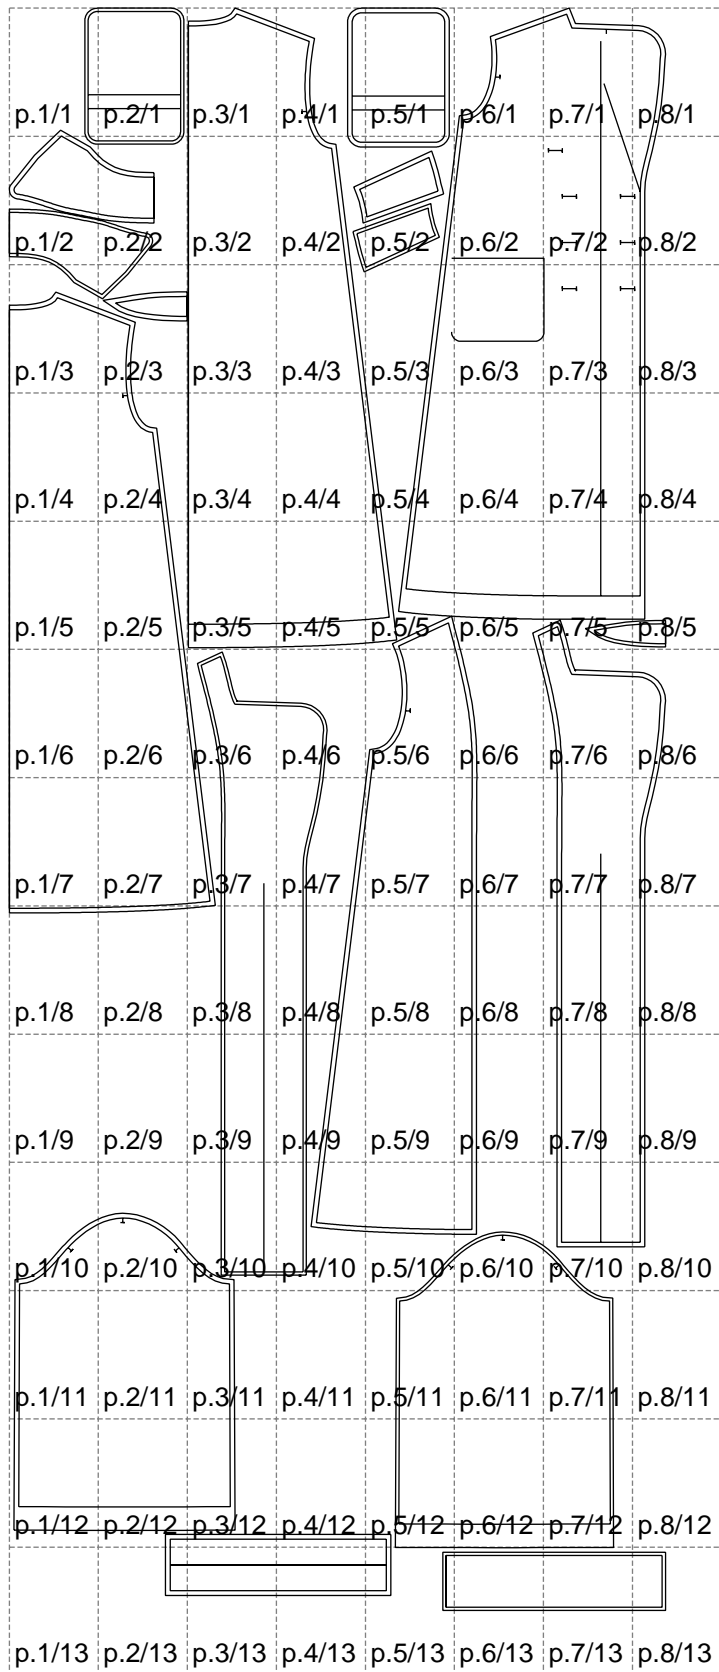

Not for print

Paper size: A4, size:1399.00 x3415.76 mm

# Example

size:1499.00 x2038.20 mm

Maneken =1 ver.0

rz\_1=170

rz\_16=92

rz\_17=78.8

rz\_18=71.8

rz\_19=100

rz\_20=98.1

---

. . . . .  
. . . . .  
. . . . .