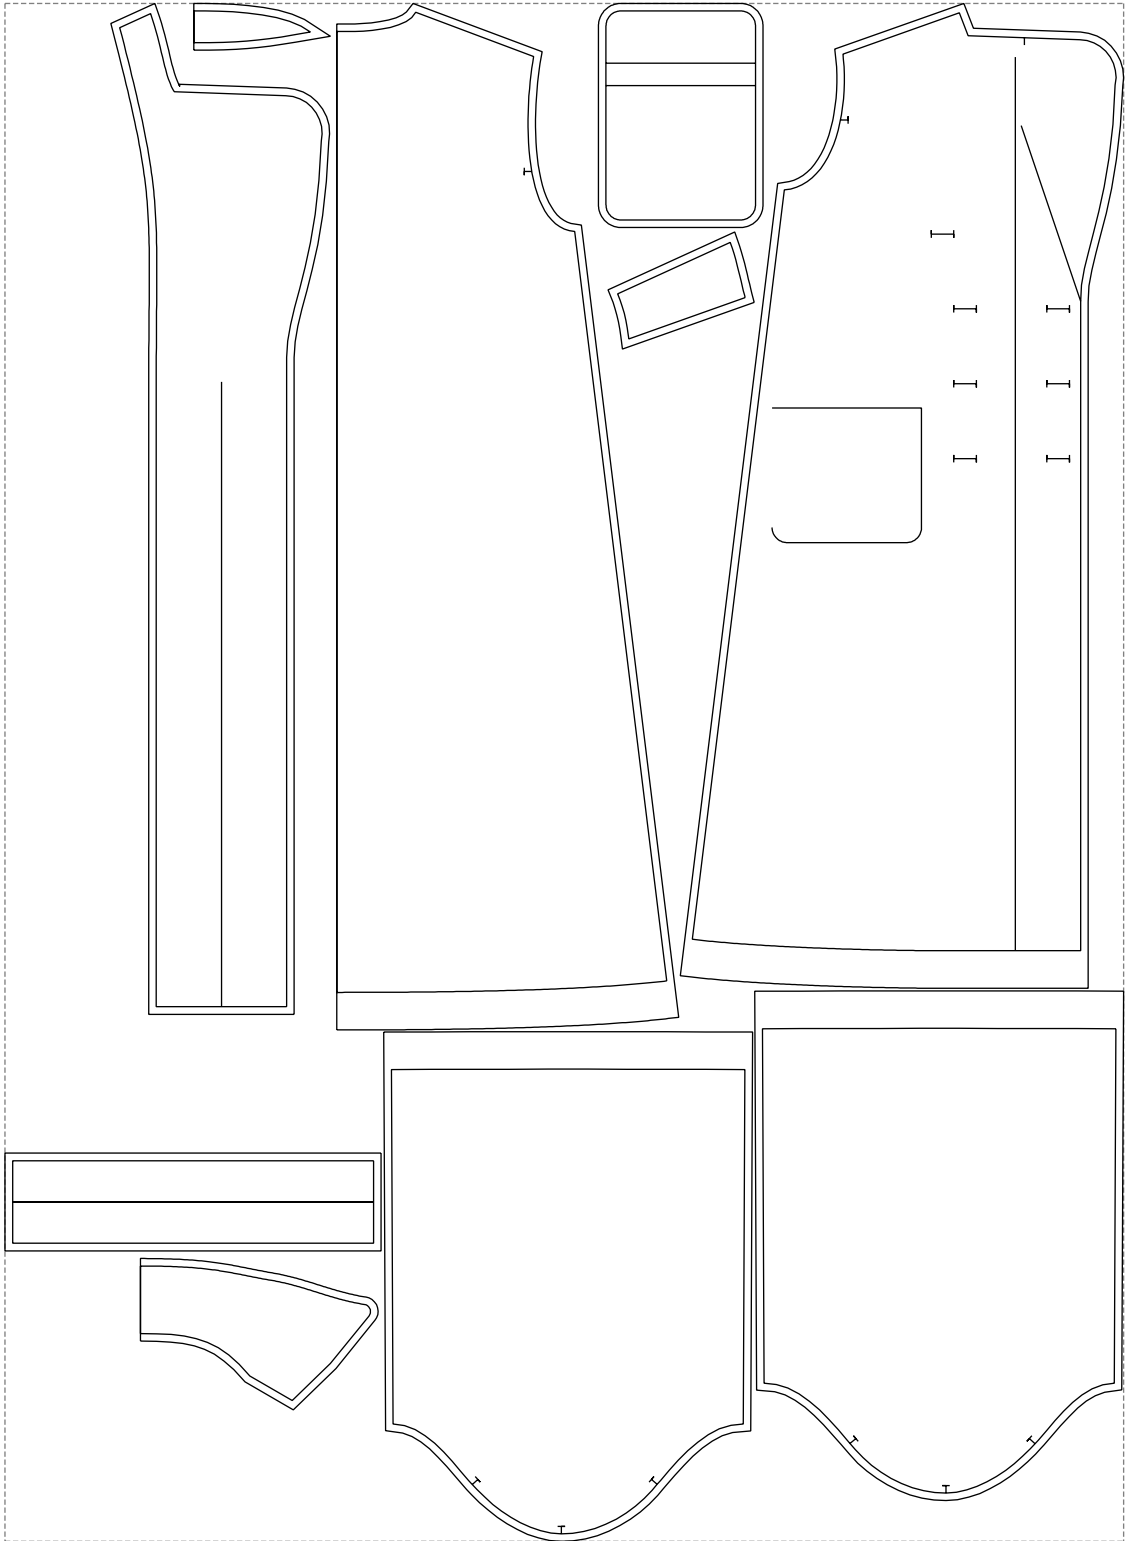

Not for print

Paper size: A4, size:1399.00 x3984.46 mm

# Example

size:1488.91 x2047.89 mm

Maneken =1 ver.0

rz\_1=170

rz\_16=96

rz\_17=82

rz\_18=76

rz\_19=104

rz\_20=101.8

---

. . . . .  
. . . . .  
. . . . .