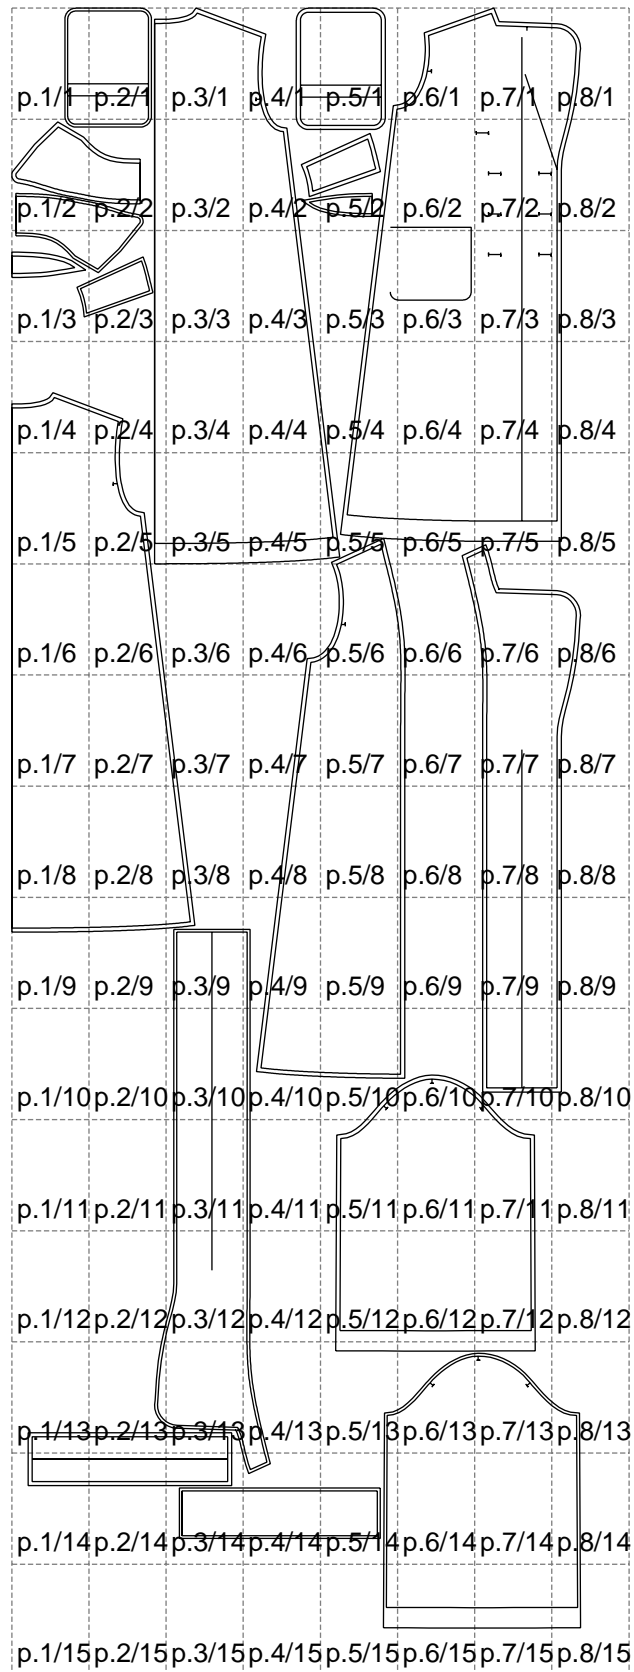

Not for print

Paper size: A4, size:1399.00 x3984.46 mm

# Example

size:1488.91 x2047.89 mm

Maneken =1 ver.0

rz\_1=170

rz\_16=96

rz\_17=82

rz\_18=76

rz\_19=104

rz\_20=101.8

---

. . . . .  
. . . . .  
. . . . .