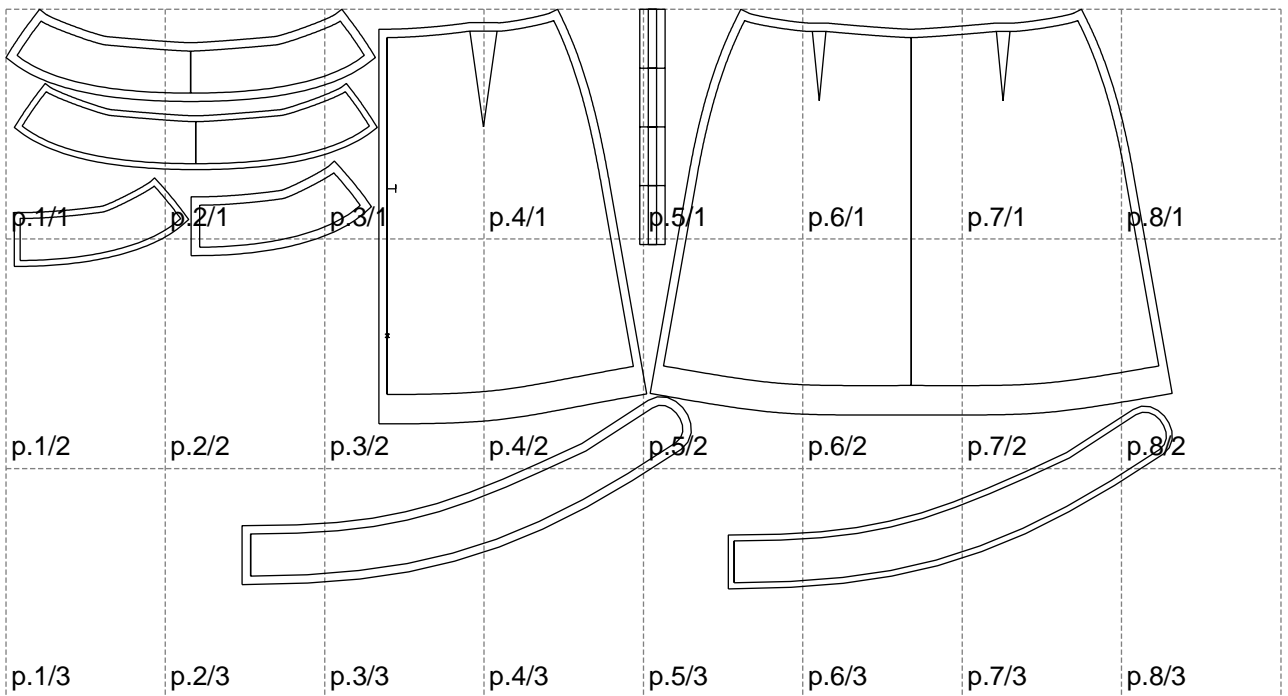

Not for print

Paper size: A4, size:1388.91 x690.05 mm

# Example

size:1408.70 x684.97 mm

Maneken =1 ver.0

rz\_1=170

rz\_16=88

rz\_17=75.6

rz\_18=67.6

rz\_19=96

rz\_20=94.6

---

. . . . .  
. . . . .  
. . . . .