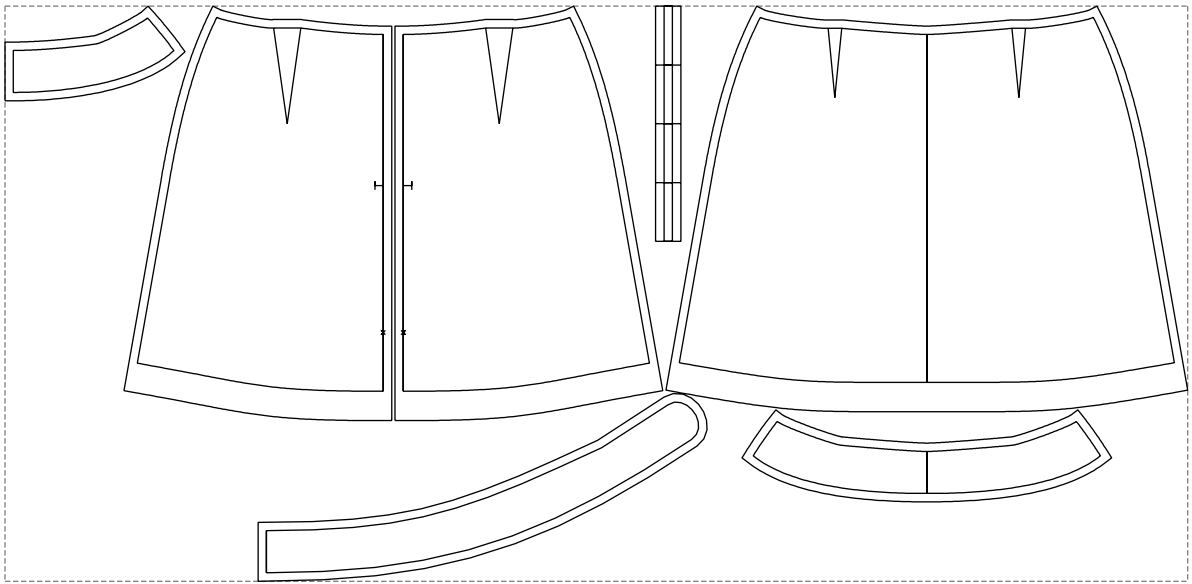

# Example

size:1408.70 x684.97 mm

Maneken =1 ver.0

rz\_1=170

rz\_16=88

rz\_17=75.6

rz\_18=67.6

rz\_19=96