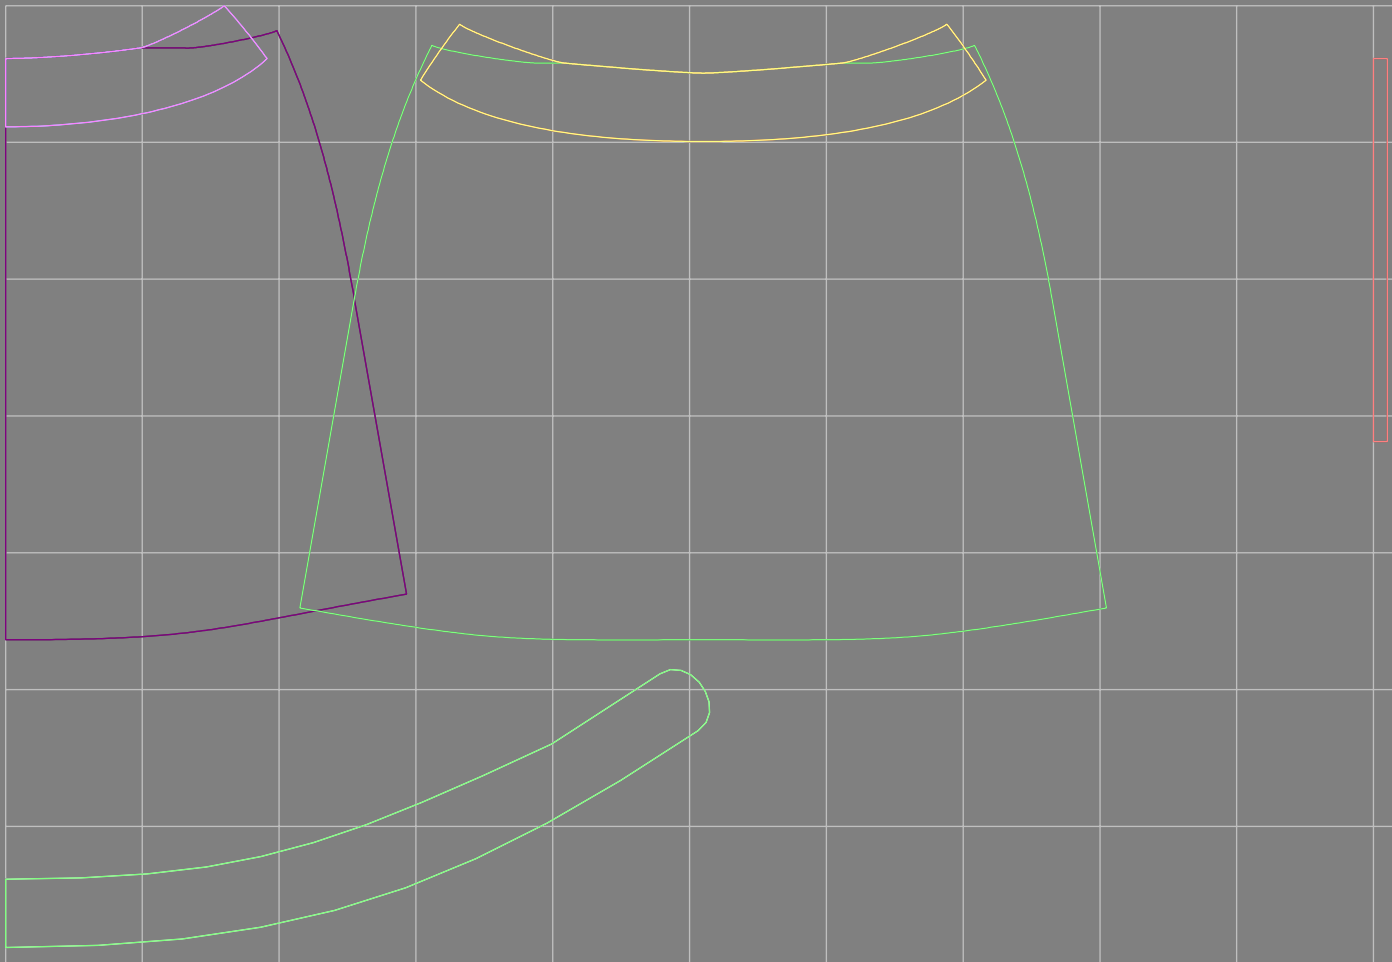

Not for print

Paper size: A4, size:1388.91 x690.05 mm

# Example

size:1408.70 x684.97 mm

Maneken =1 ver.0

rz\_1=170

rz\_16=88

rz\_17=75.6

rz\_18=67.6

rz\_19=96

rz\_20=94.6

---

. . . . .  
. . . . .  
. . . . .