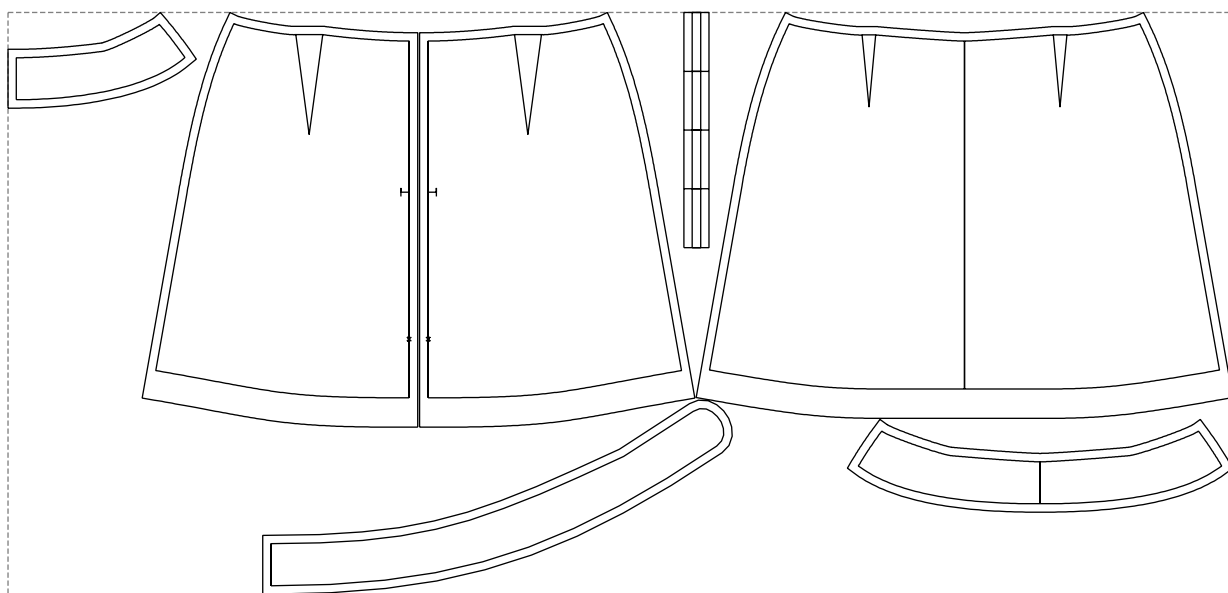

Not for print

Paper size: A4, size:1399.00 x764.89 mm

# Example

size:1458.85 x692.94 mm

Maneken =1 ver.0

rz\_1=170

rz\_16=92

rz\_17=78.8

rz\_18=71.8

rz\_19=100