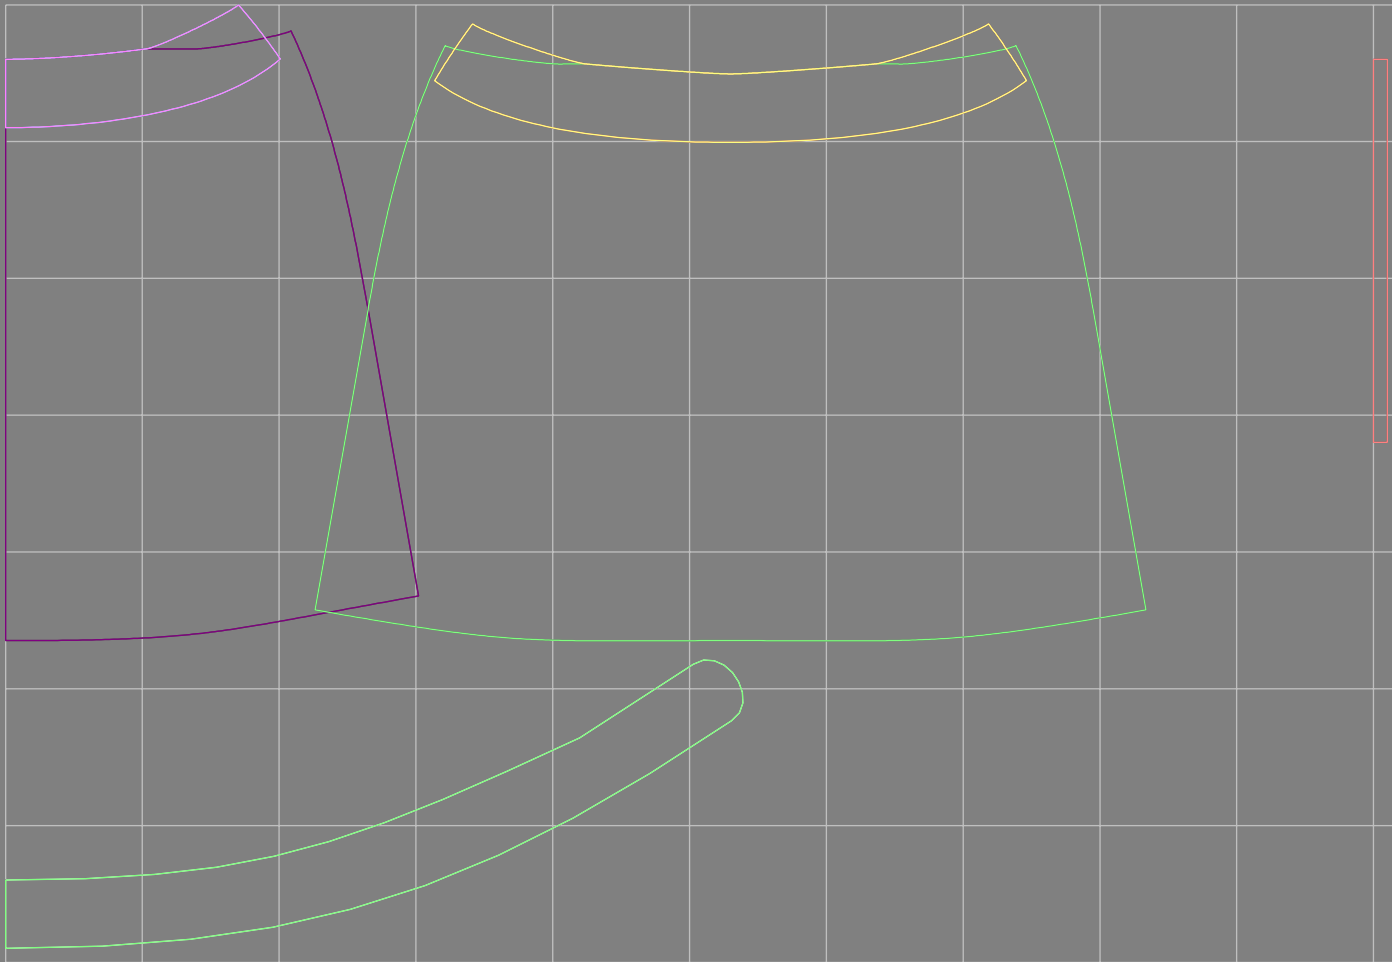

Not for print

Paper size: A4, size:1399.00 x764.89 mm

# Example

size:1458.85 x692.94 mm

Maneken =1 ver.0

rz\_1=170

rz\_16=92

rz\_17=78.8

rz\_18=71.8

rz\_19=100

rz\_20=98.1

---

. . . . .  
. . . . .  
. . . . .