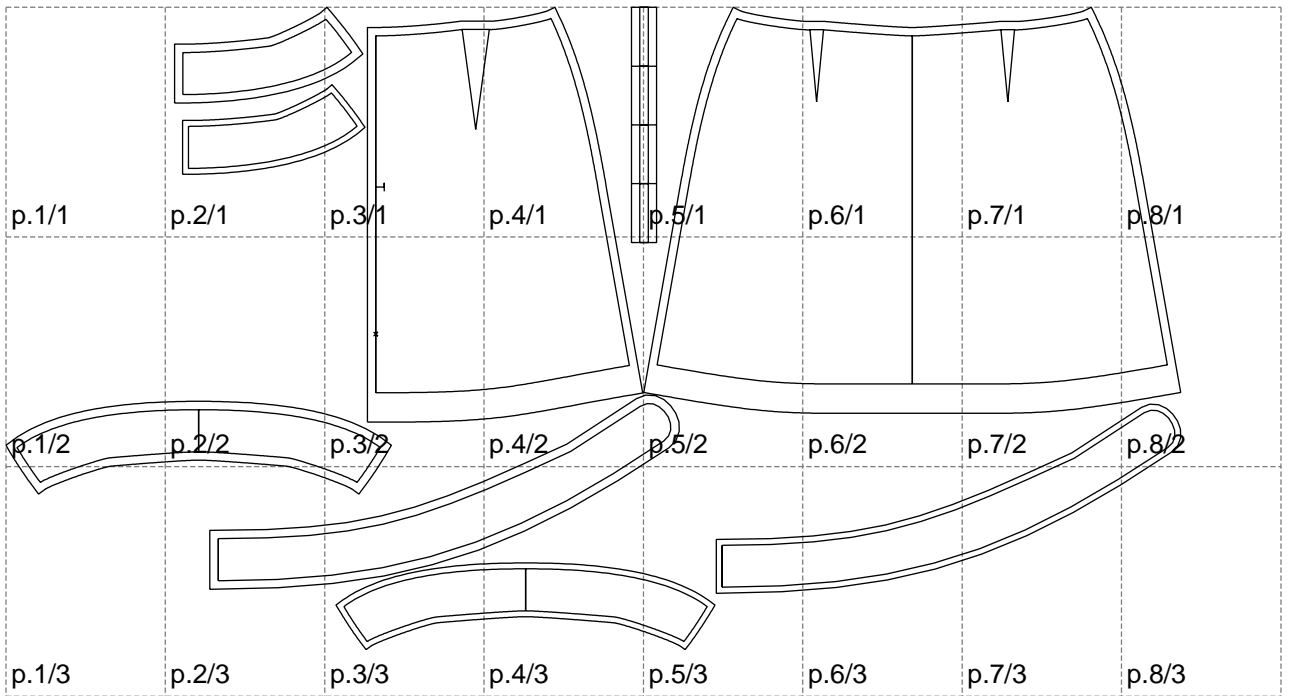

Not for print

Paper size: A4, size:1399.00 x764.89 mm

# Example

size:1458.85 x692.94 mm

Maneken =1 ver.0

rz\_1=170

rz\_16=92

rz\_17=78.8

rz\_18=71.8

rz\_19=100

rz\_20=98.1

---

. . . . .  
. . . . .  
. . . . .