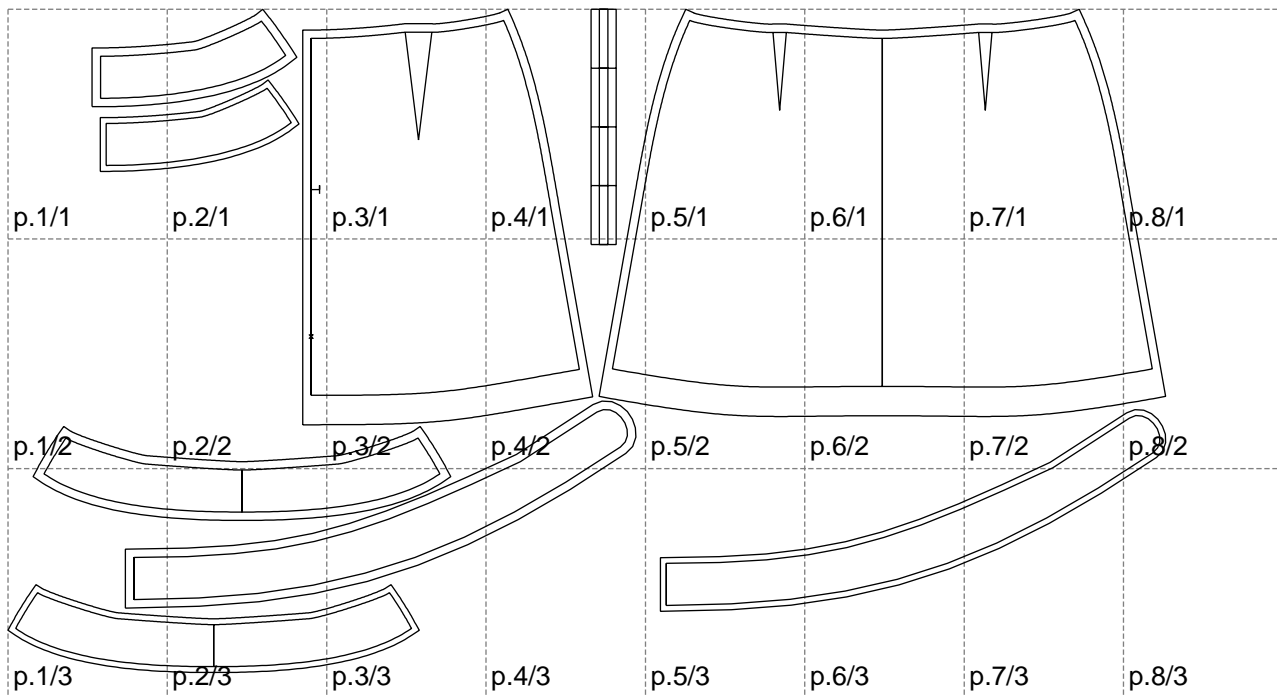

Not for print

Paper size: A4, size:1378.80 x789.69 mm

# Example

size:1488.96 x712.92 mm

Maneken =1 ver.0

rz\_1=170

rz\_16=100

rz\_17=85.4

rz\_18=80.2

rz\_19=108

rz\_20=105.4

---

. . . . .  
. . . . .  
. . . . .