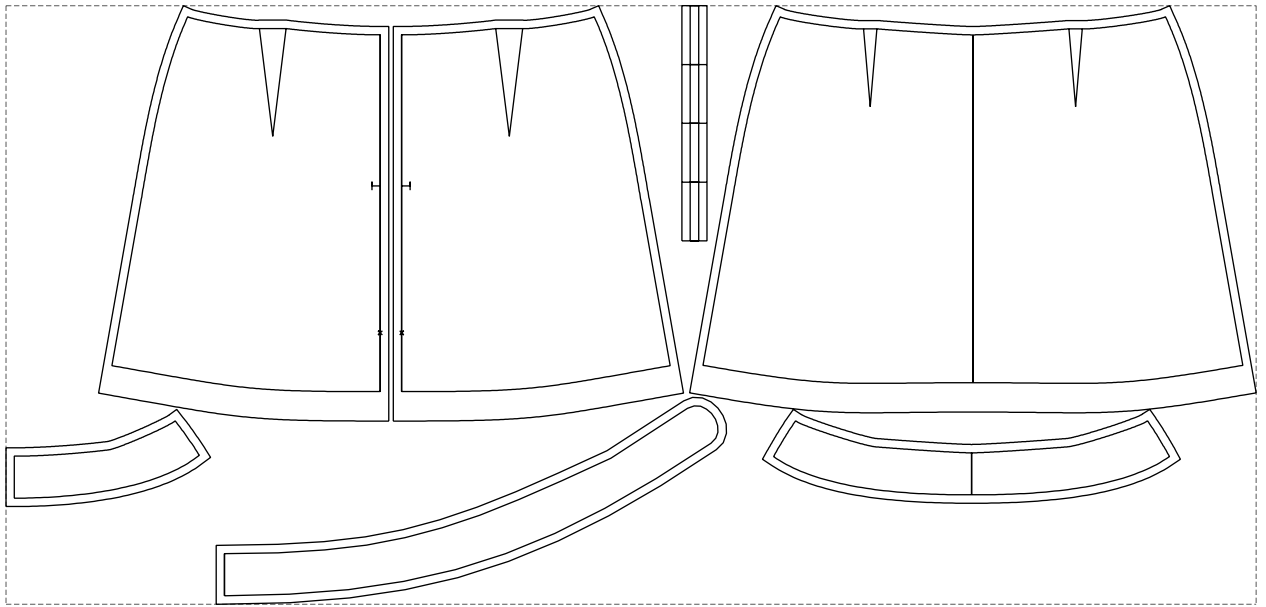

# Example

size:1488.96 x712.92 mm

Maneken =1 ver.0

rz\_1=170

rz\_16=100

rz\_17=85.4

rz\_18=80.2

rz\_19=108