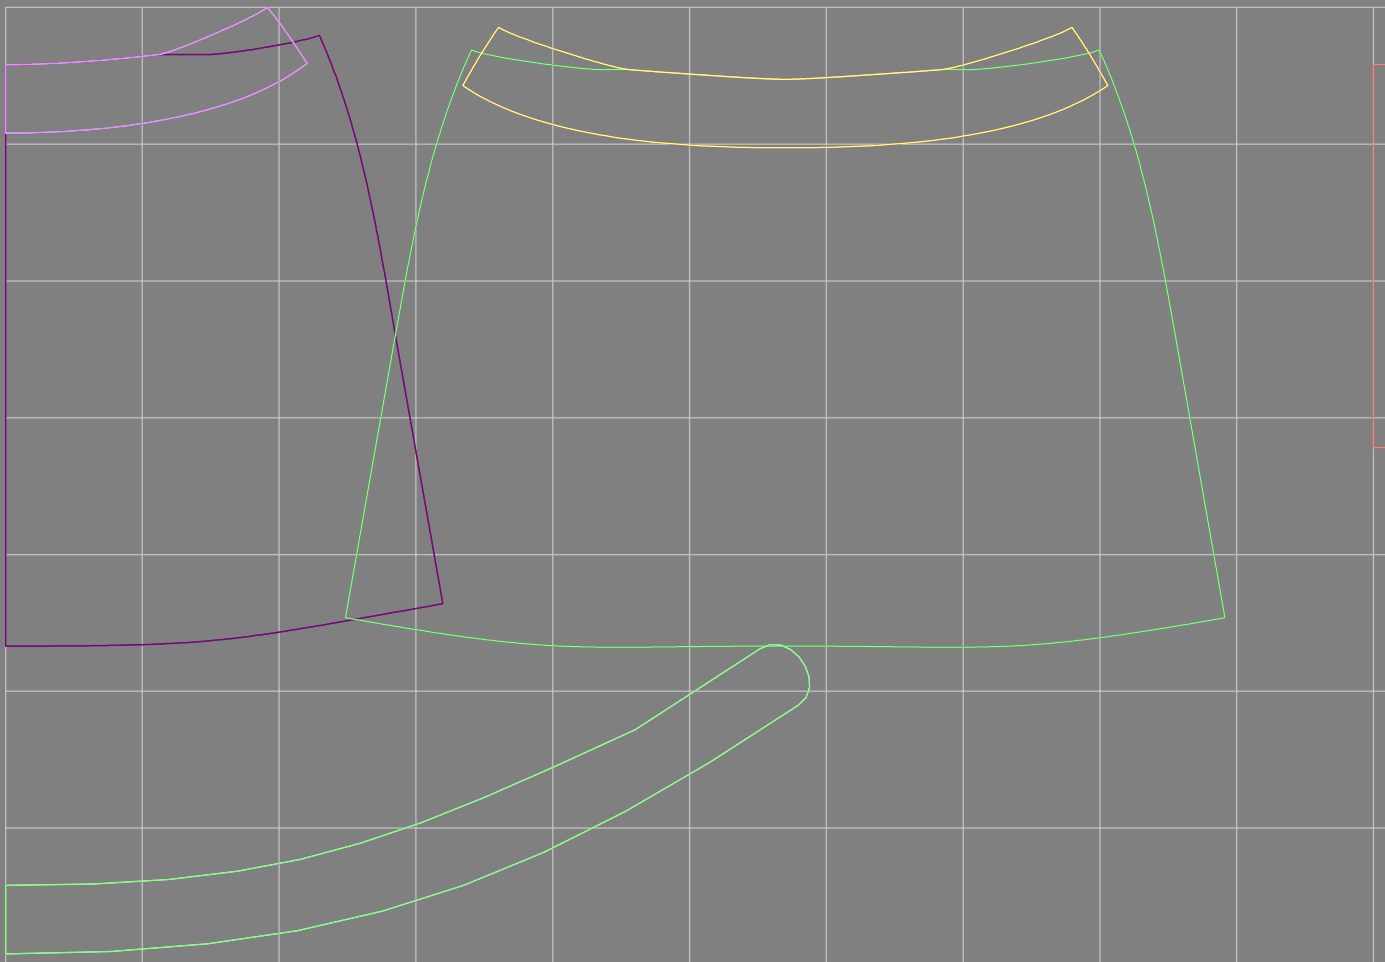

Not for print

Paper size: A4, size:1378.80 x789.69 mm

# Example

size:1488.96 x712.92 mm

Maneken =1 ver.0

rz\_1=170

rz\_16=100

rz\_17=85.4

rz\_18=80.2

rz\_19=108

rz\_20=105.4

---

. . . . .  
. . . . .  
. . . . .