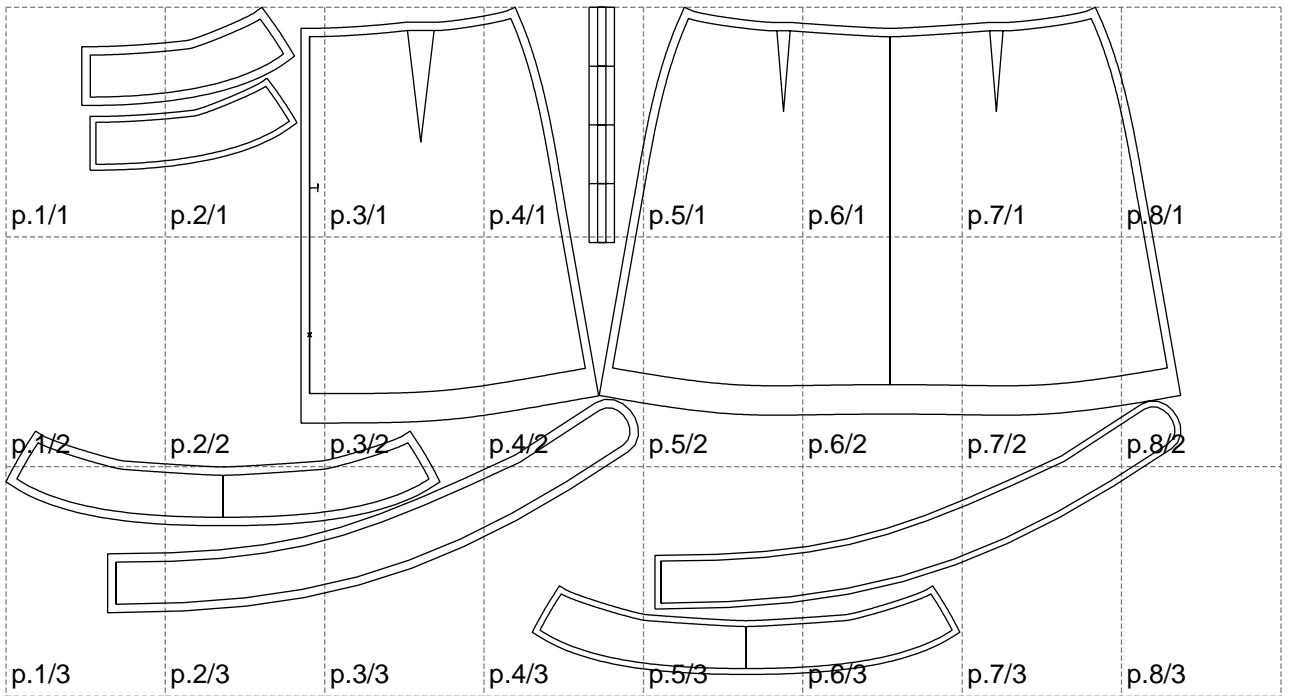

Not for print

Paper size: A4, size:1399.00 x794.32 mm

# Example

size:1499.00 x720.90 mm

Maneken =1 ver.0

rz\_1=170

rz\_16=104

rz\_17=88.9

rz\_18=84.4

rz\_19=112

rz\_20=109.3

---

. . . . .  
. . . . .  
. . . . .