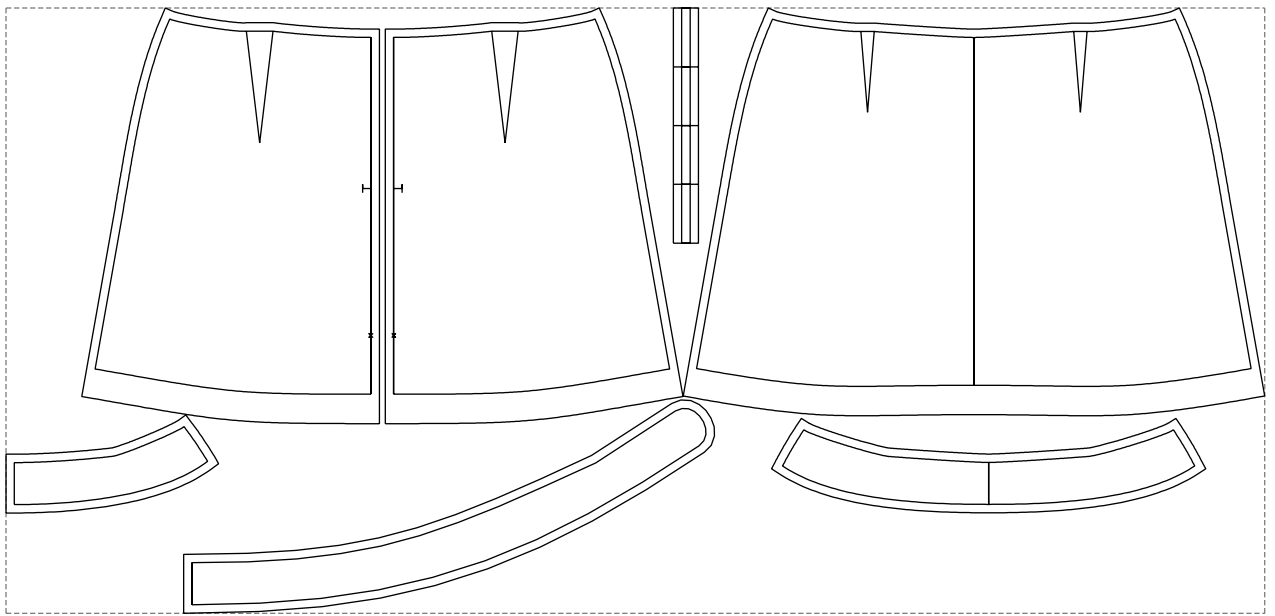

# Example

size:1499.00 x720.90 mm

Maneken =1 ver.0

rz\_1=170

rz\_16=104

rz\_17=88.9

rz\_18=84.4

rz\_19=112