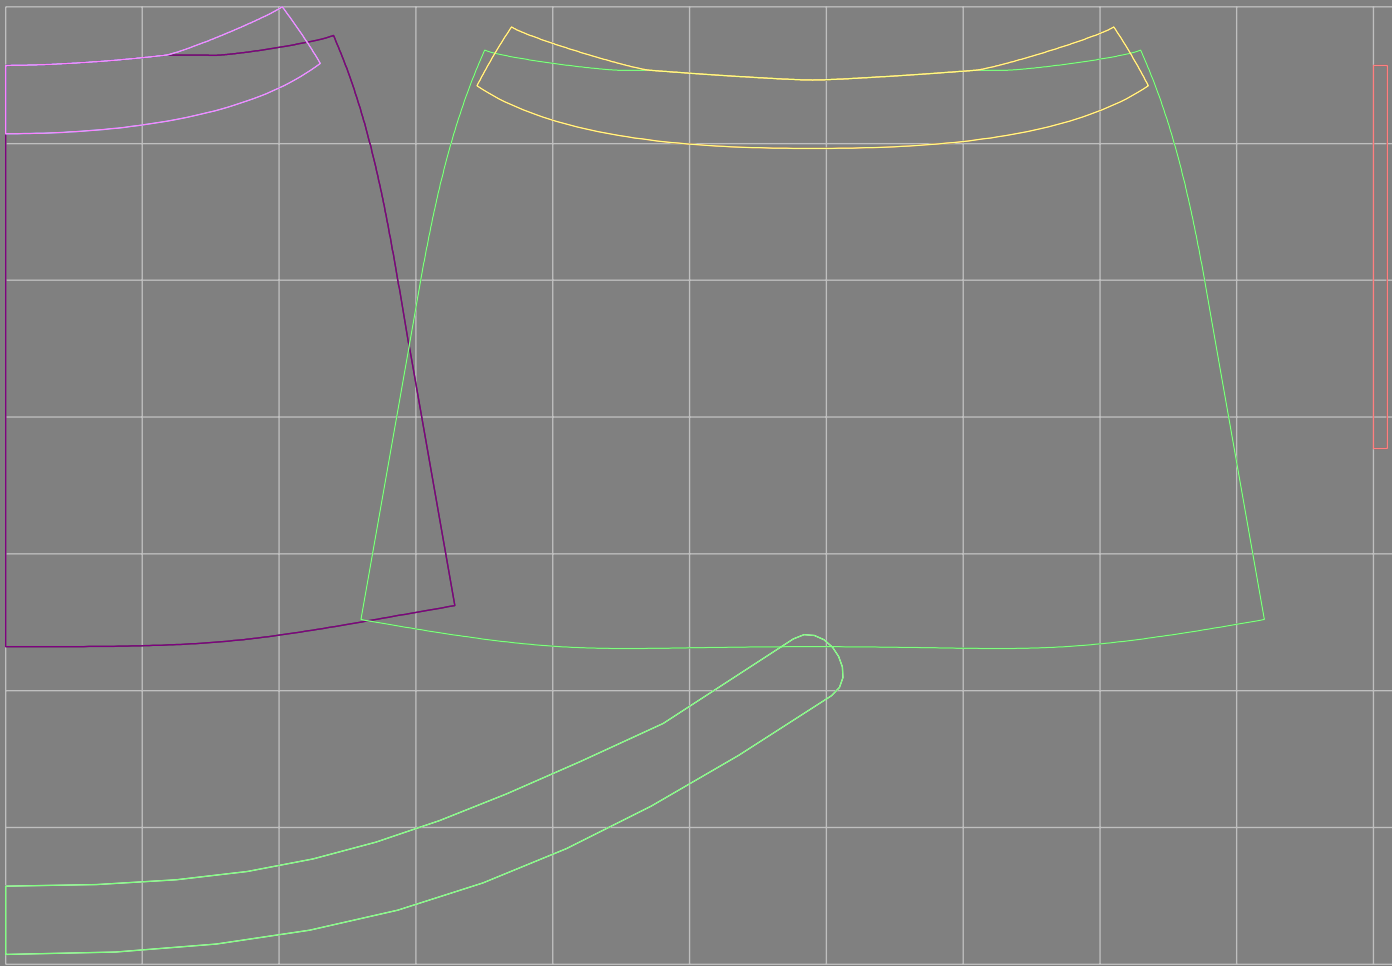

Not for print

Paper size: A4, size:1399.00 x794.32 mm

# Example

size:1499.00 x720.90 mm

Maneken =1 ver.0

rz\_1=170

rz\_16=104

rz\_17=88.9

rz\_18=84.4

rz\_19=112

rz\_20=109.3

---

. . . . .  
. . . . .  
. . . . .