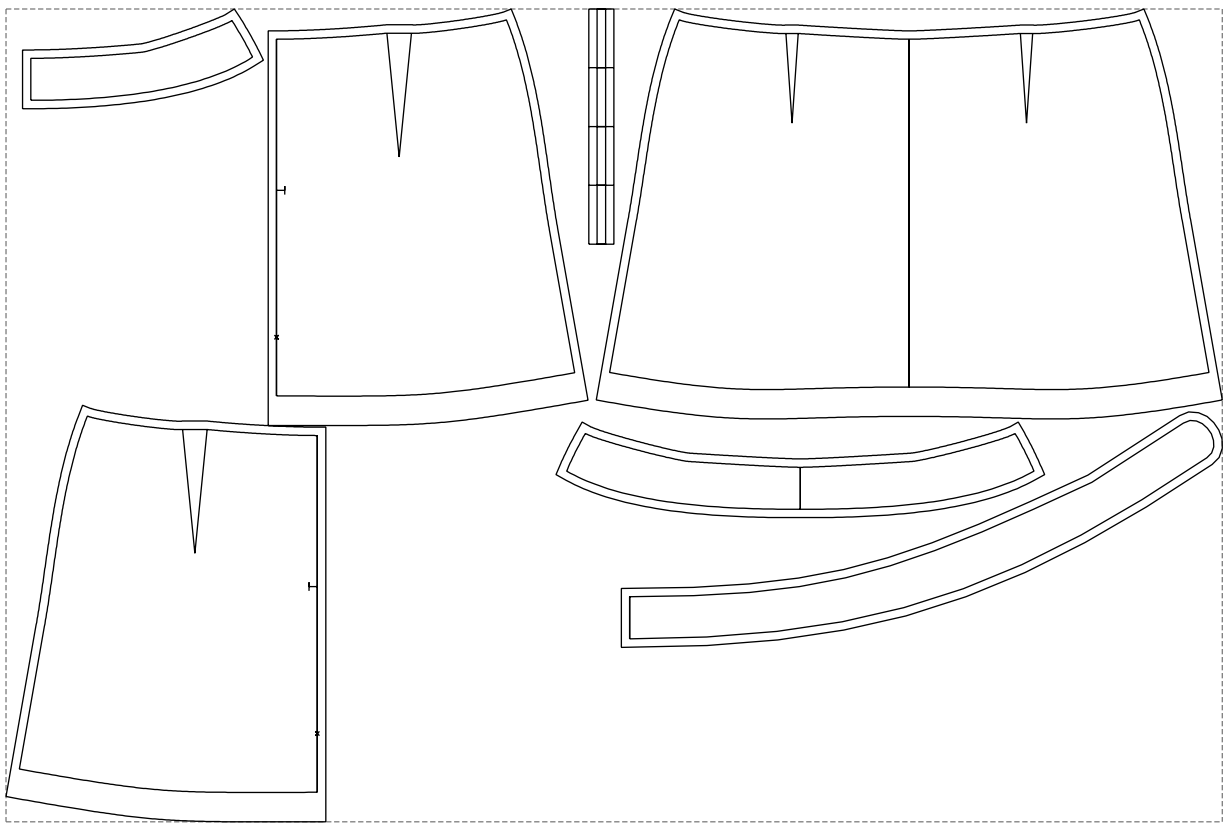

Not for print

Paper size: A4, size:1399.00 x876.75 mm

Example

size:1448.64 x968.15 mm

Maneken =1 ver.0

rz_1=170

rz_16=116

rz_17=100

rz_18=98.8

rz_19=124

rz_20=121

.
.
.