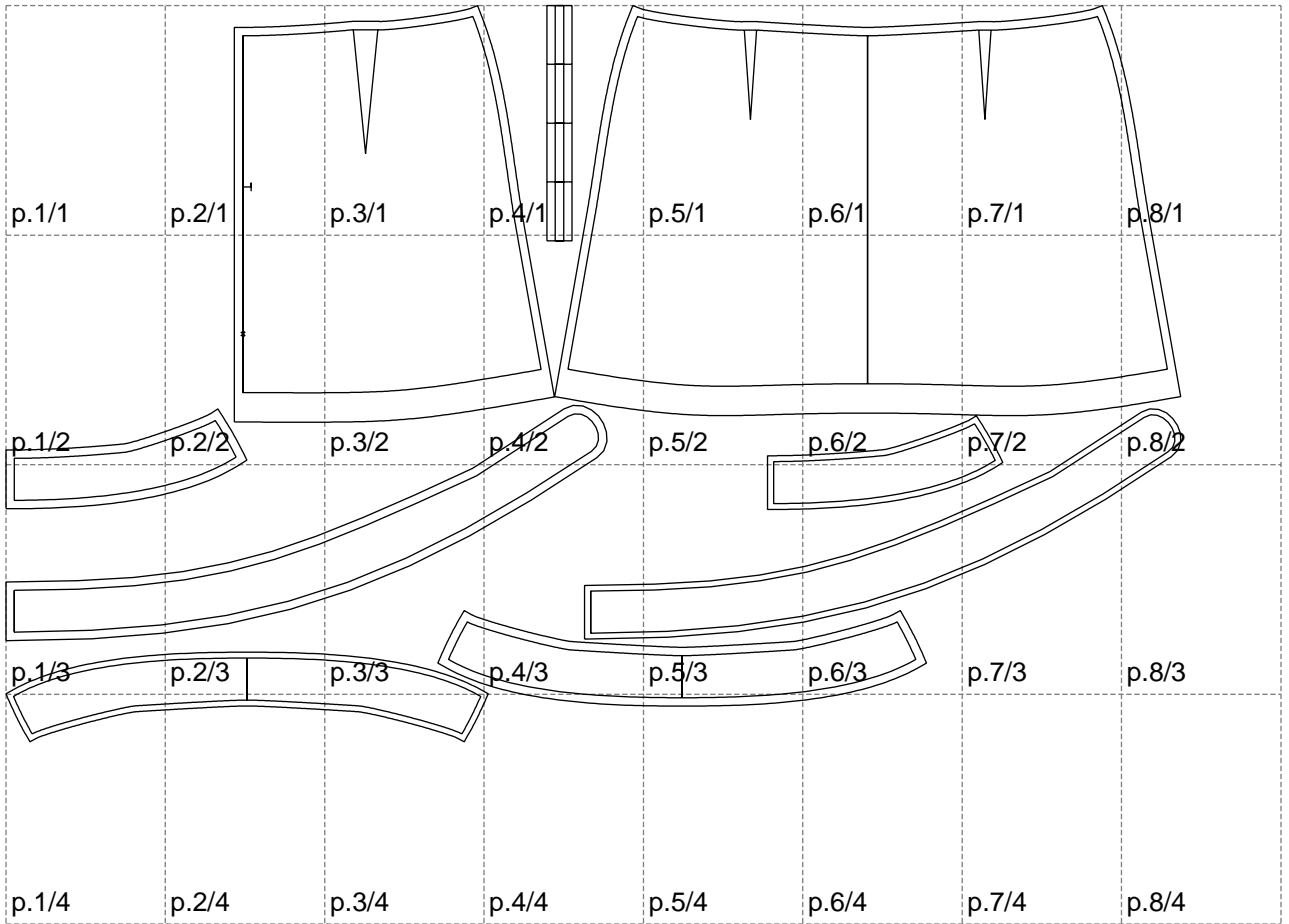

Not for print

Paper size: A4, size:1399.00 x876.75 mm

Example

size:1448.64 x968.15 mm

Maneken =1 ver.0

rz_1=170

rz_16=116

rz_17=100

rz_18=98.8

rz_19=124

rz_20=121

.
.
.