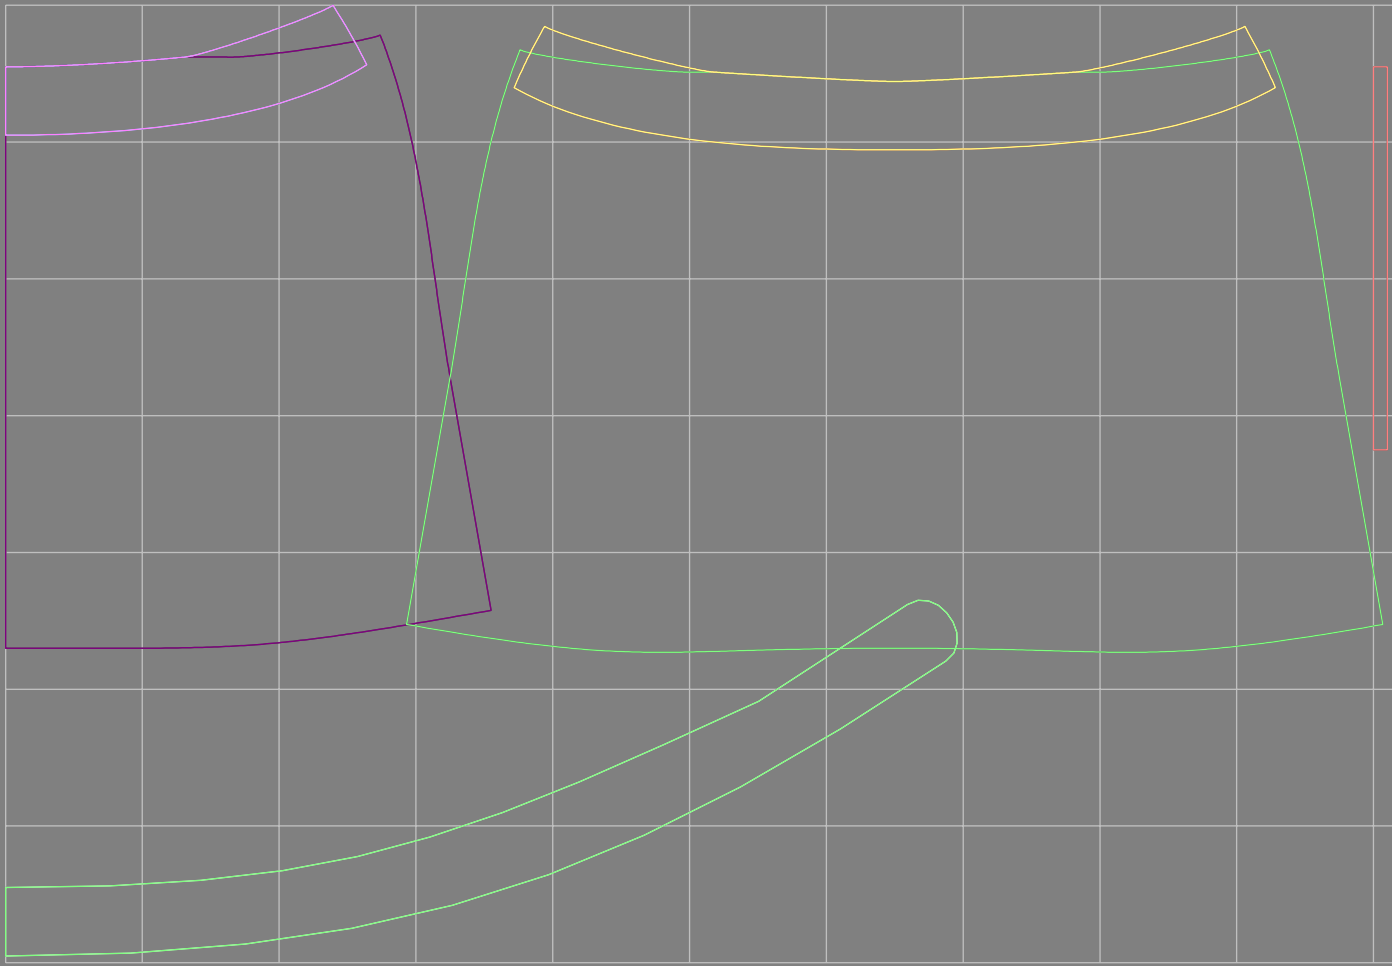

Not for print

Paper size: A4, size:1399.00 x876.75 mm

Example

size:1448.64 x968.15 mm

Maneken =1 ver.0

rz_1=170

rz_16=116

rz_17=100

rz_18=98.8

rz_19=124

rz_20=121

.
.
.