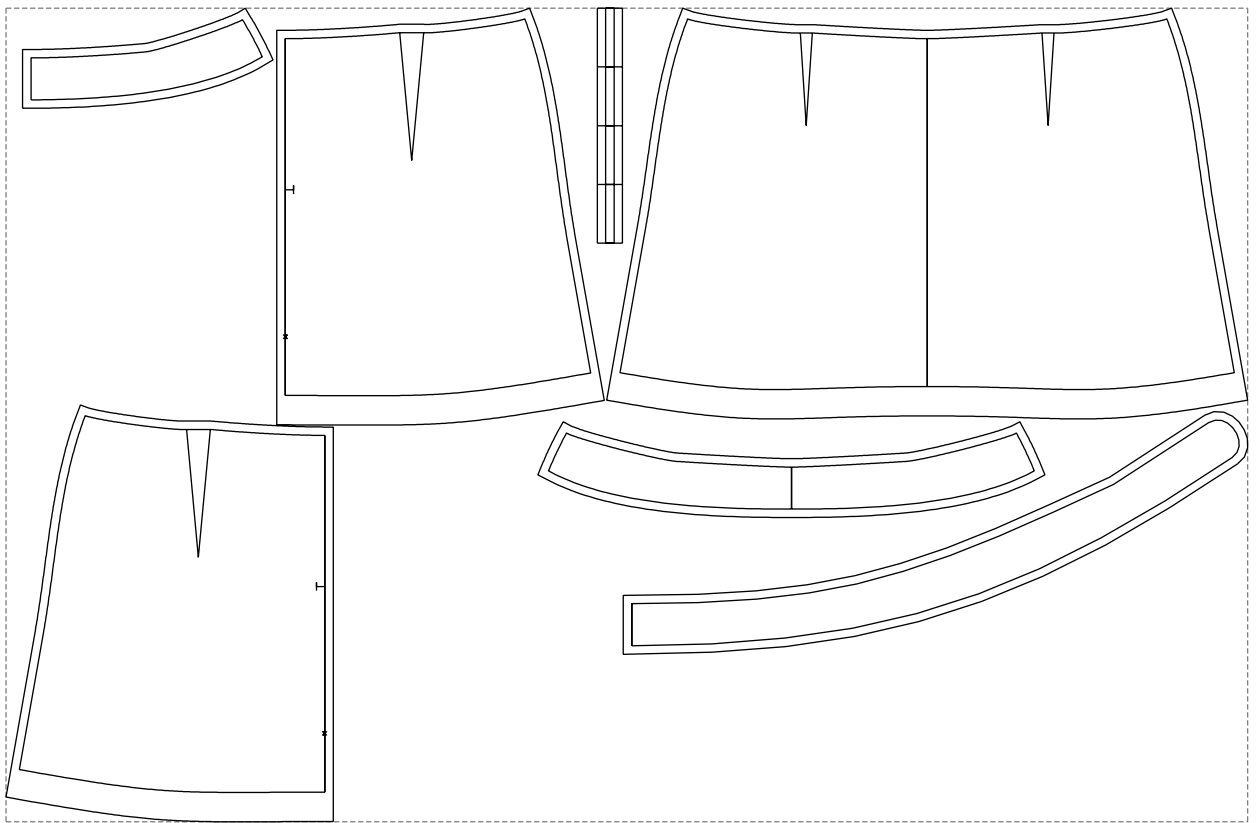

Not for print

Paper size: A4, size:1399.00 x840.60 mm

Example

size:1478.83 x969.13 mm

Maneken =1 ver.0

rz_1=170

rz_16=120

rz_17=104

rz_18=103.6

rz_19=128

rz_20=125.1

.
.
.