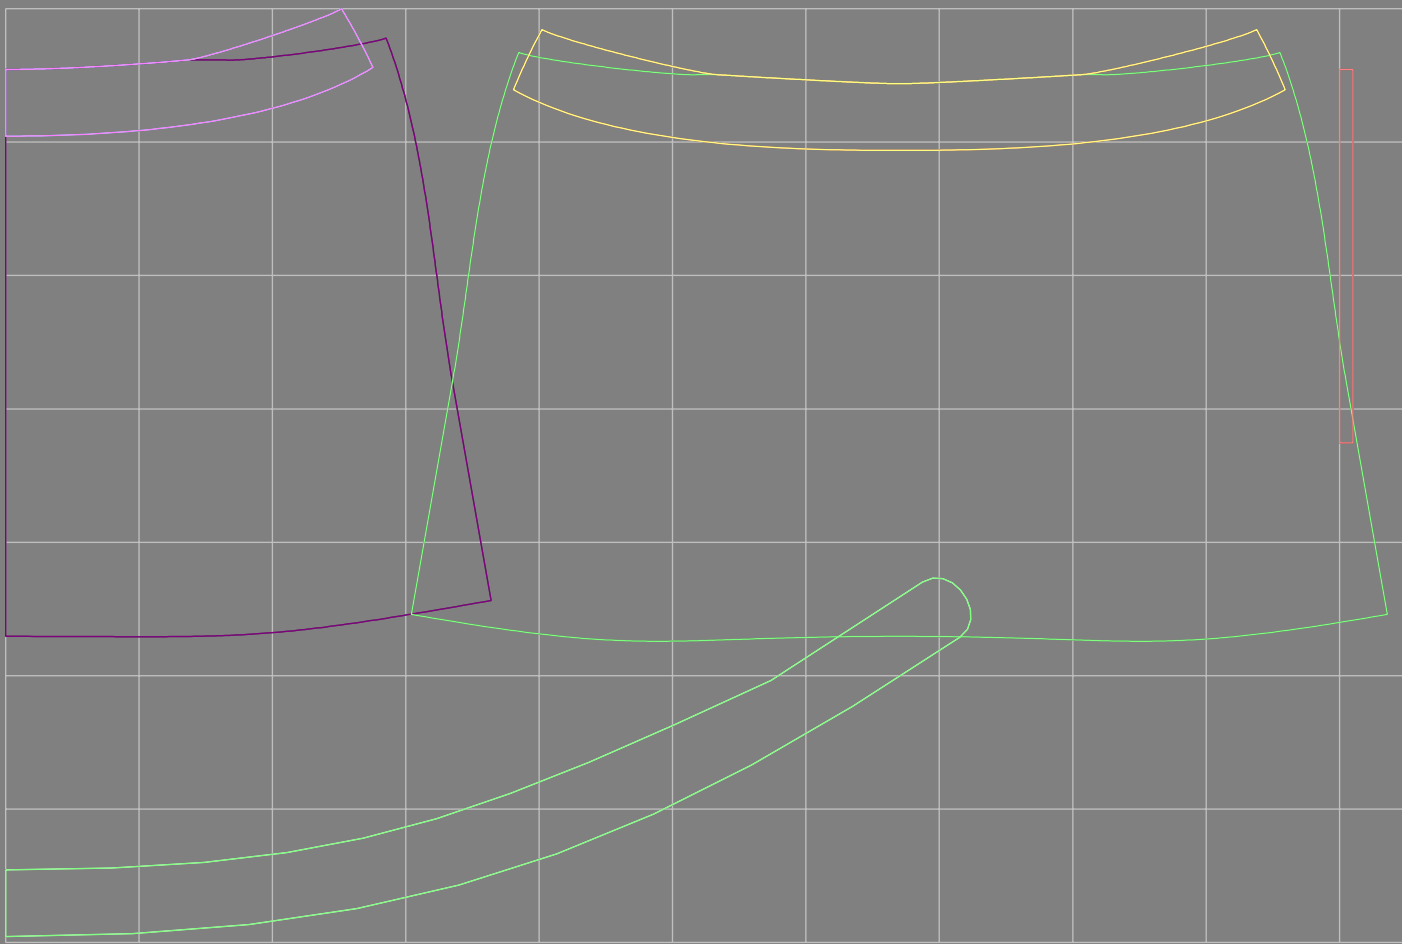

Not for print

Paper size: A4, size:1399.00 x840.60 mm

Example

size:1478.83 x969.13 mm

Maneken =1 ver.0

rz_1=170

rz_16=120

rz_17=104

rz_18=103.6

rz_19=128

rz_20=125.1

.
.
.