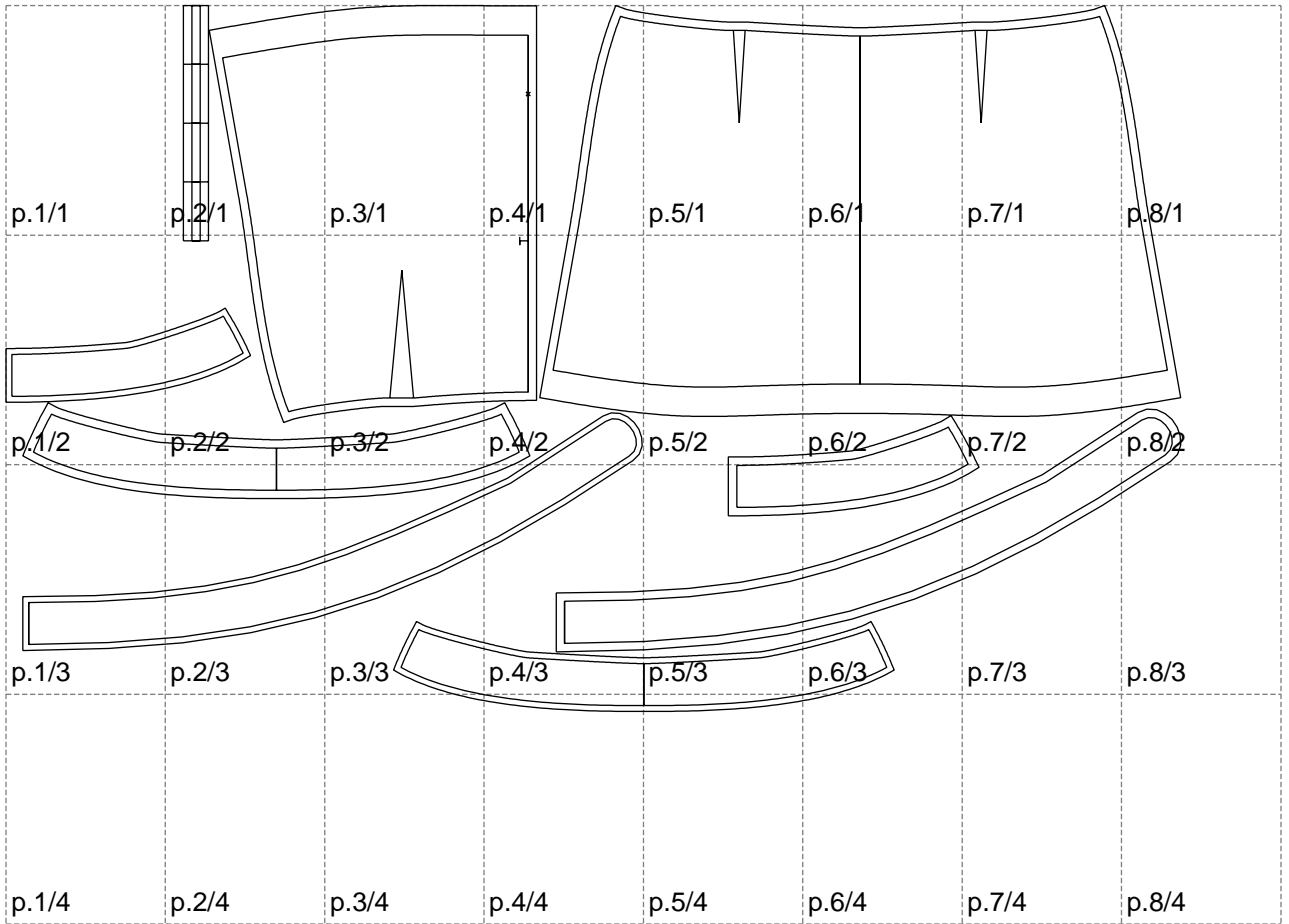

Not for print

Paper size: A4, size:1399.00 x840.60 mm

Example

size:1478.83 x969.13 mm

Maneken =1 ver.0

rz_1=170

rz_16=120

rz_17=104

rz_18=103.6

rz_19=128

rz_20=125.1

.
.
.