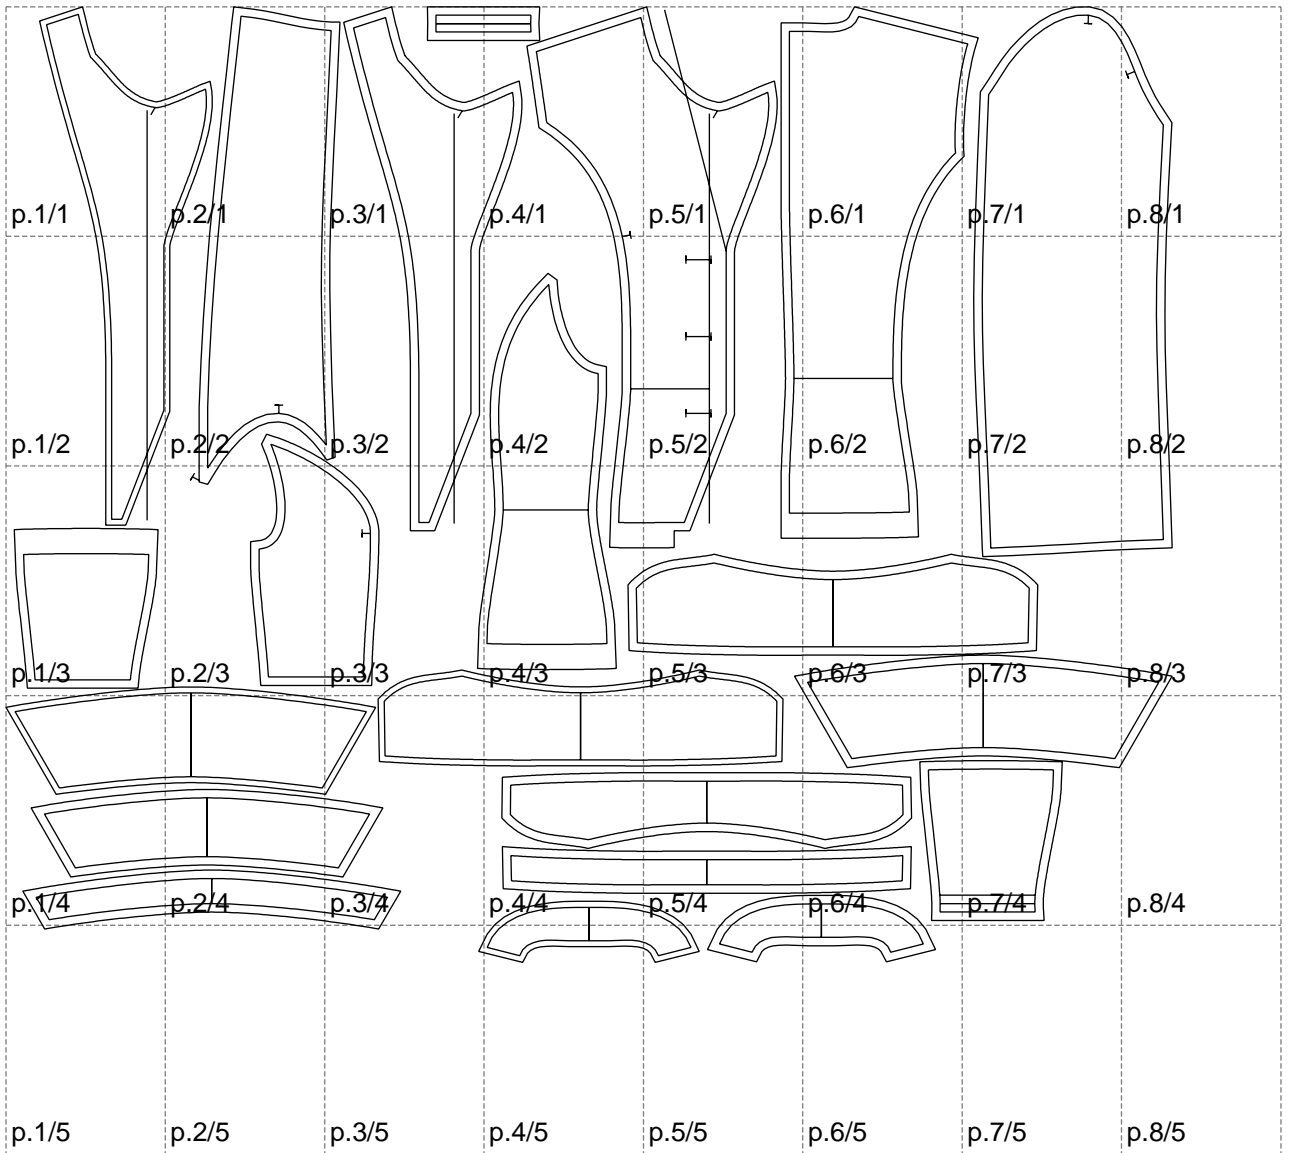

Not for print

Paper size: A4, size:1388.91 x1138.06 mm

Example

size:1499.00 x870.74 mm

Maneken =1 ver.0

rz_1=170

rz_16=88

rz_17=75.6

rz_18=67.6

rz_19=96

rz_20=94.6

.
.
.