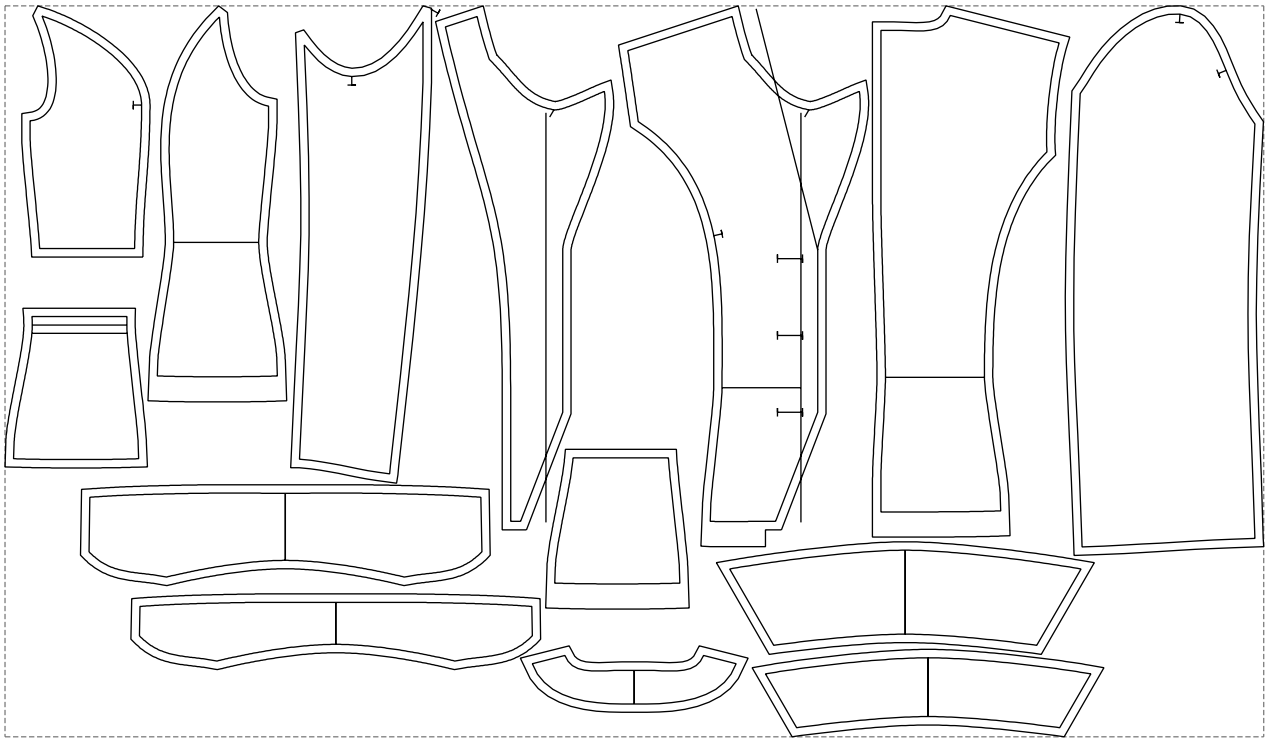

Not for print

Paper size: A4, size:1388.91 x1138.06 mm

Example

size:1499.00 x870.74 mm

Maneken =1 ver.0

rz_1=170

rz_16=88

rz_17=75.6

rz_18=67.6

rz_19=96

rz_20=94.6

.
.
.