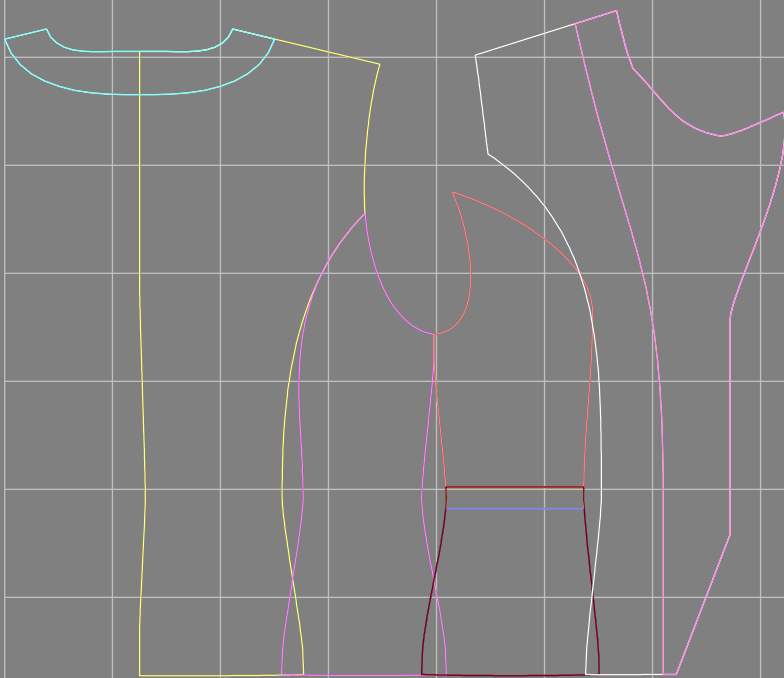

Not for print

Paper size: A4, size:1409.01 x1133.97 mm

Example

size:1499.00 x957.14 mm

Maneken =1 ver.0

rz_1=170

rz_16=96

rz_17=82

rz_18=76

rz_19=104

rz_20=101.8

.
.
.