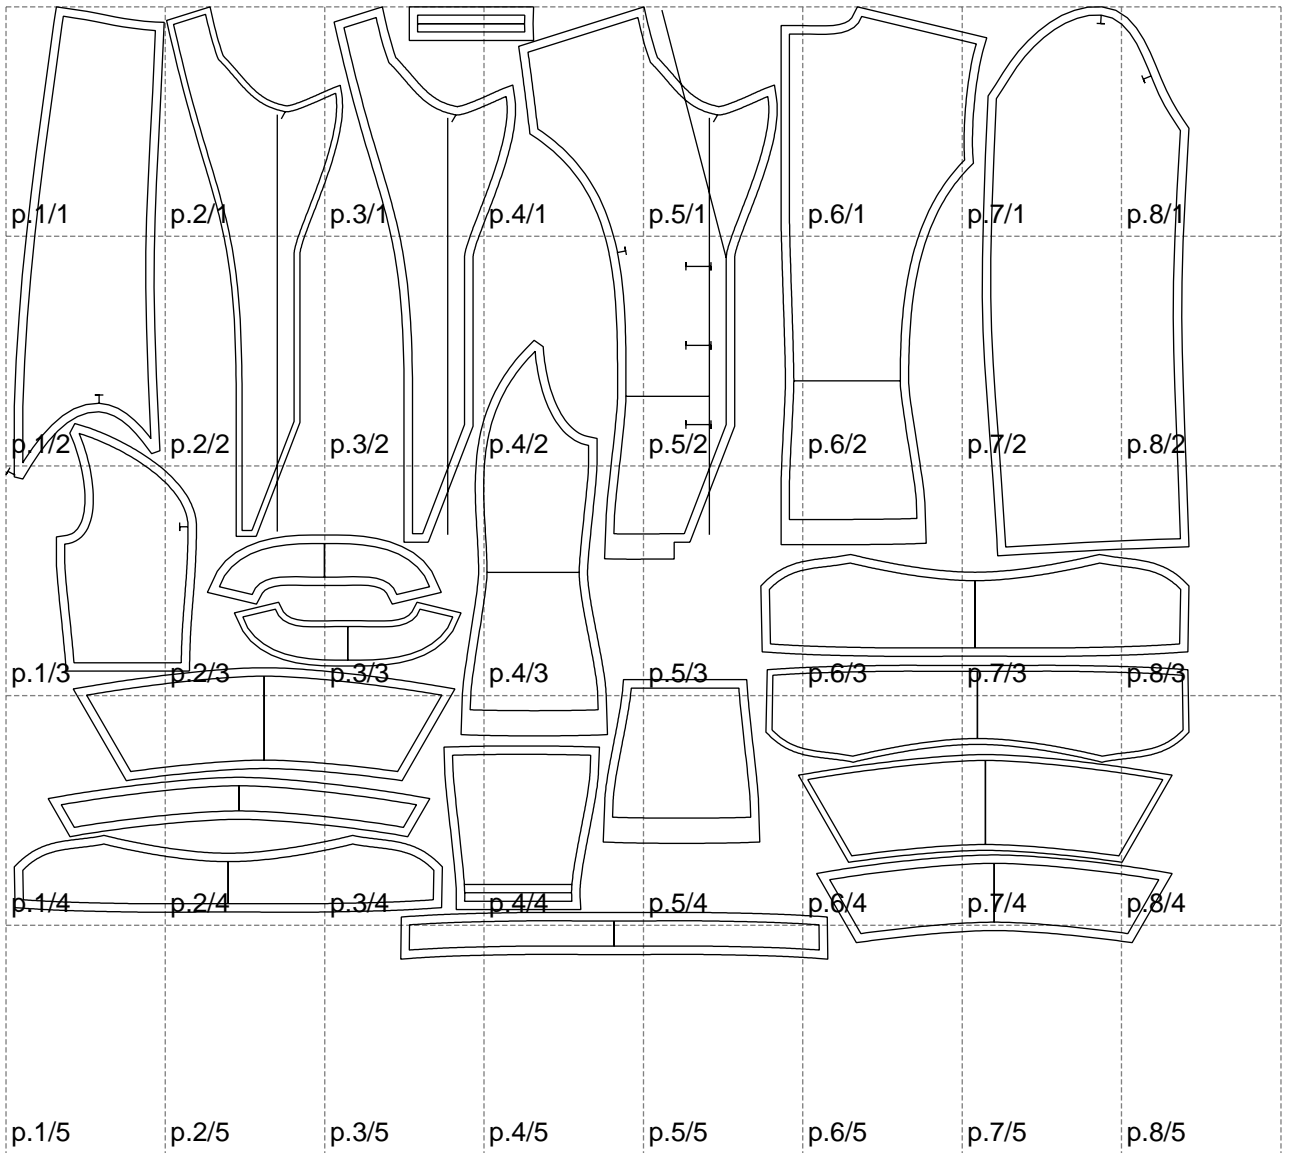

Not for print

Paper size: A4, size:1409.01 x1133.97 mm

Example

size:1499.00 x957.14 mm

Maneken =1 ver.0

rz_1=170

rz_16=96

rz_17=82

rz_18=76

rz_19=104

rz_20=101.8

.
.
.