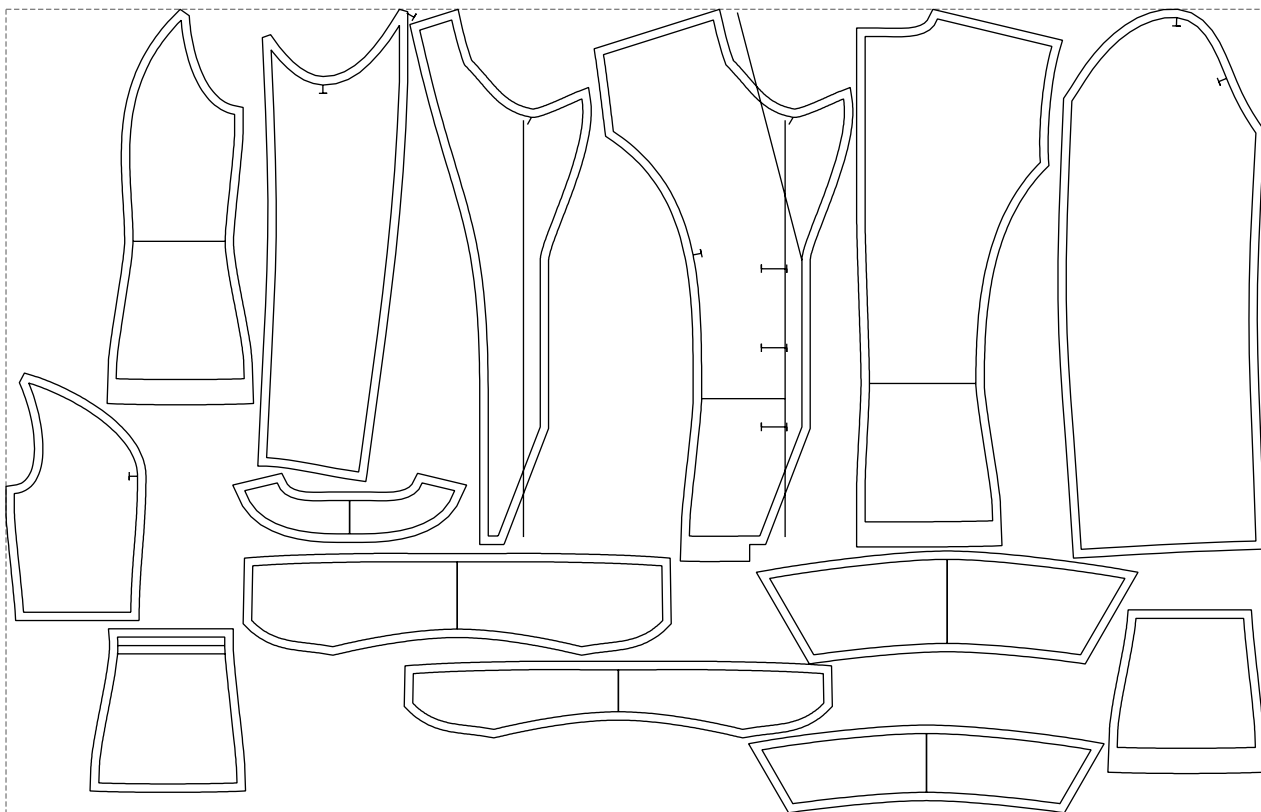

Not for print

Paper size: A4, size:1409.01 x1133.97 mm

Example

size:1499.00 x957.14 mm

Maneken =1 ver.0

rz_1=170

rz_16=96

rz_17=82

rz_18=76

rz_19=104

rz_20=101.8

.
.
.