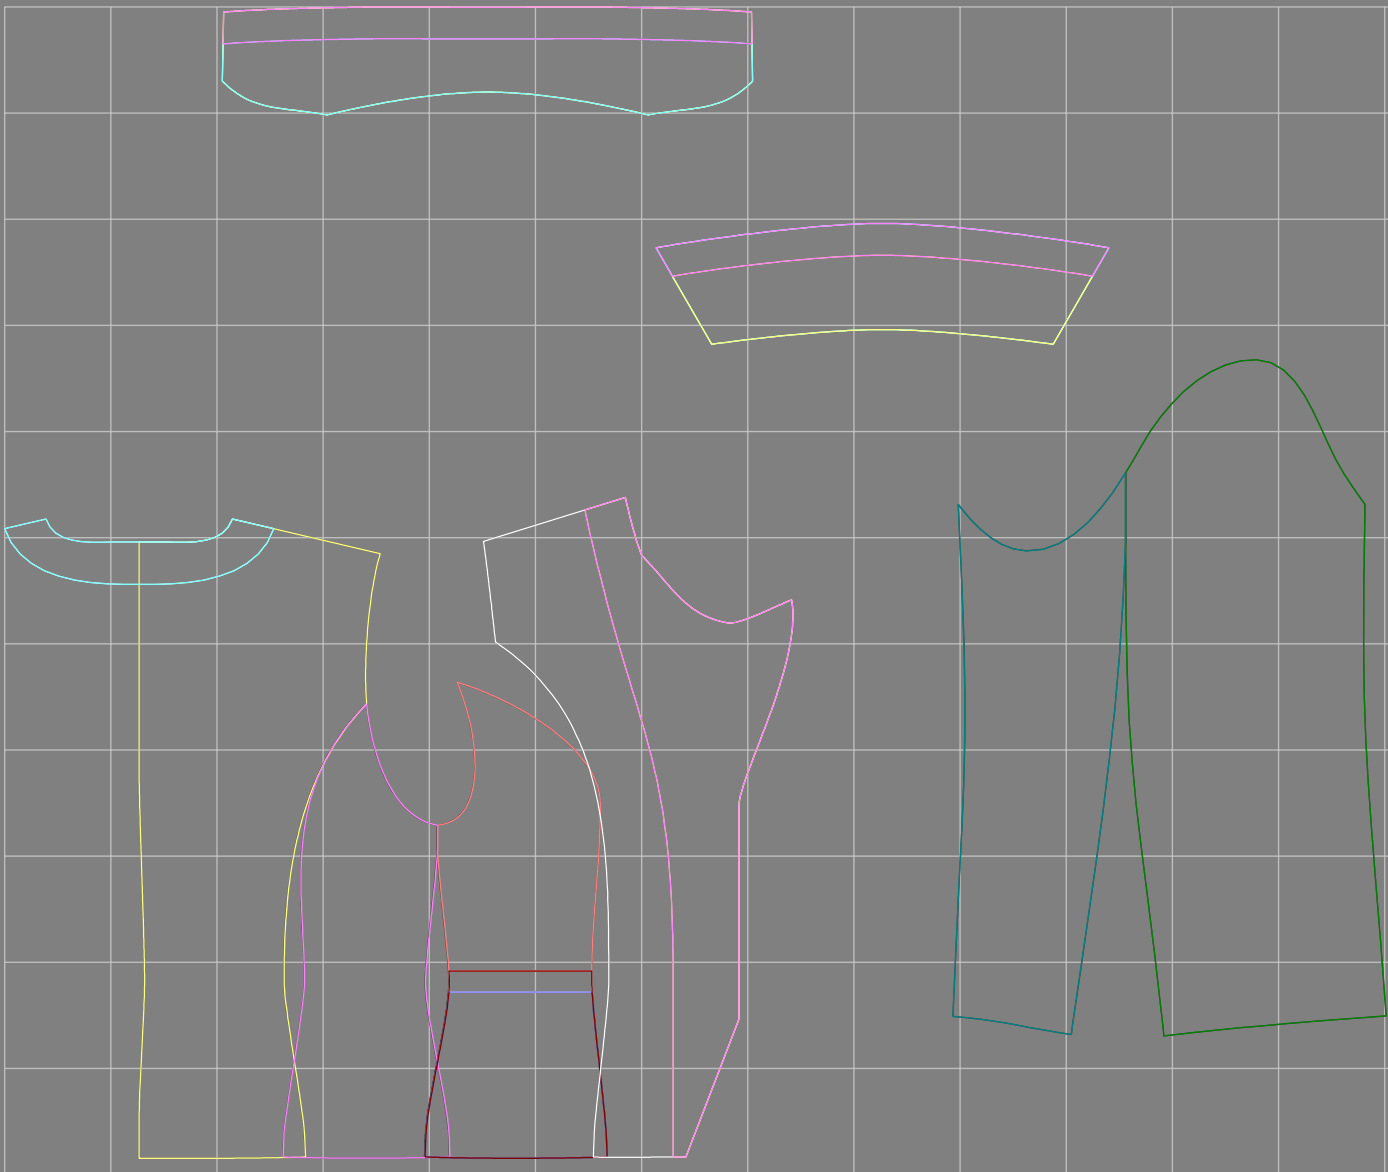

Not for print

Paper size: A4, size:1408.84 x1218.69 mm

Example

size:1499.00 x994.48 mm

Maneken =1 ver.0

rz_1=170

rz_16=100

rz_17=85.4

rz_18=80.2

rz_19=108

rz_20=105.4

.
.
.