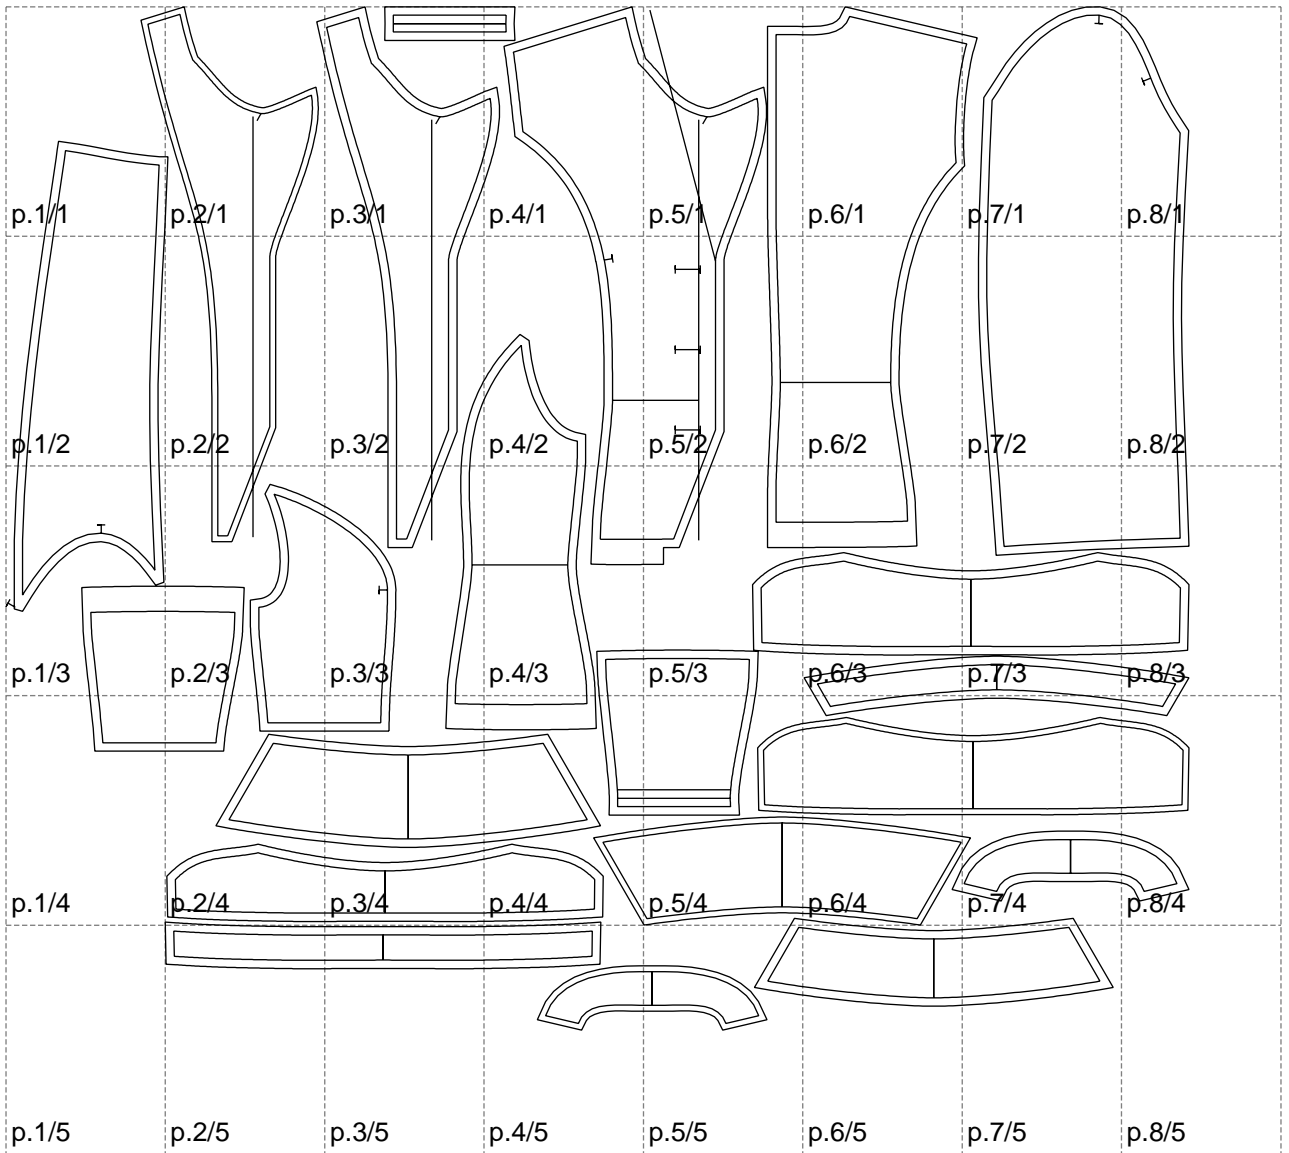

Not for print

Paper size: A4, size:1408.84 x1218.69 mm

Example

size:1499.00 x994.48 mm

Maneken =1 ver.0

rz_1=170

rz_16=100

rz_17=85.4

rz_18=80.2

rz_19=108

rz_20=105.4

.
.
.