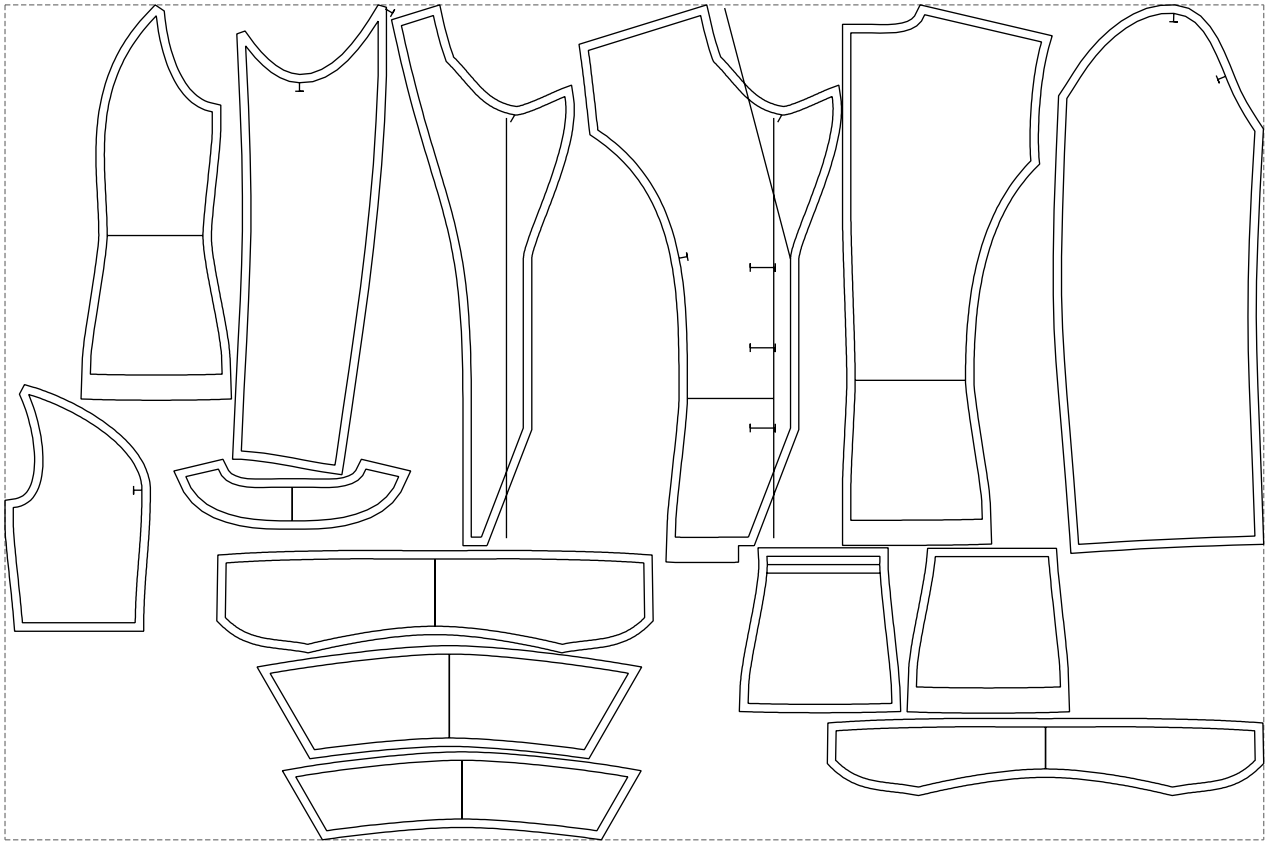

Not for print

Paper size: A4, size:1408.84 x1218.69 mm

Example

size:1499.00 x994.48 mm

Maneken =1 ver.0

rz_1=170

rz_16=100

rz_17=85.4

rz_18=80.2

rz_19=108

rz_20=105.4

.
.
.