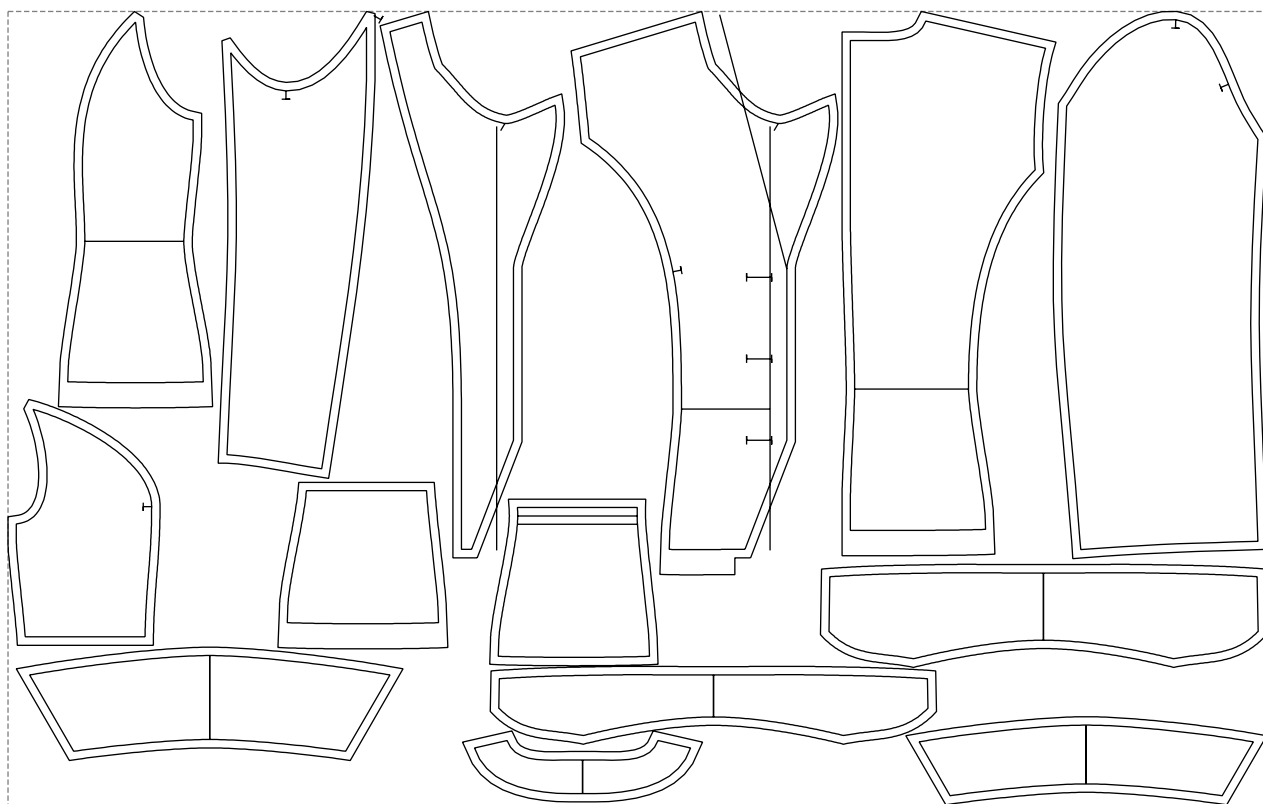

Not for print

Paper size: A4, size:1408.71 x1231.19 mm

Example

size:1499.00 x945.14 mm

Maneken =1 ver.0

rz_1=170

rz_16=104

rz_17=88.9

rz_18=84.4

rz_19=112

rz_20=109.3

.
.
.