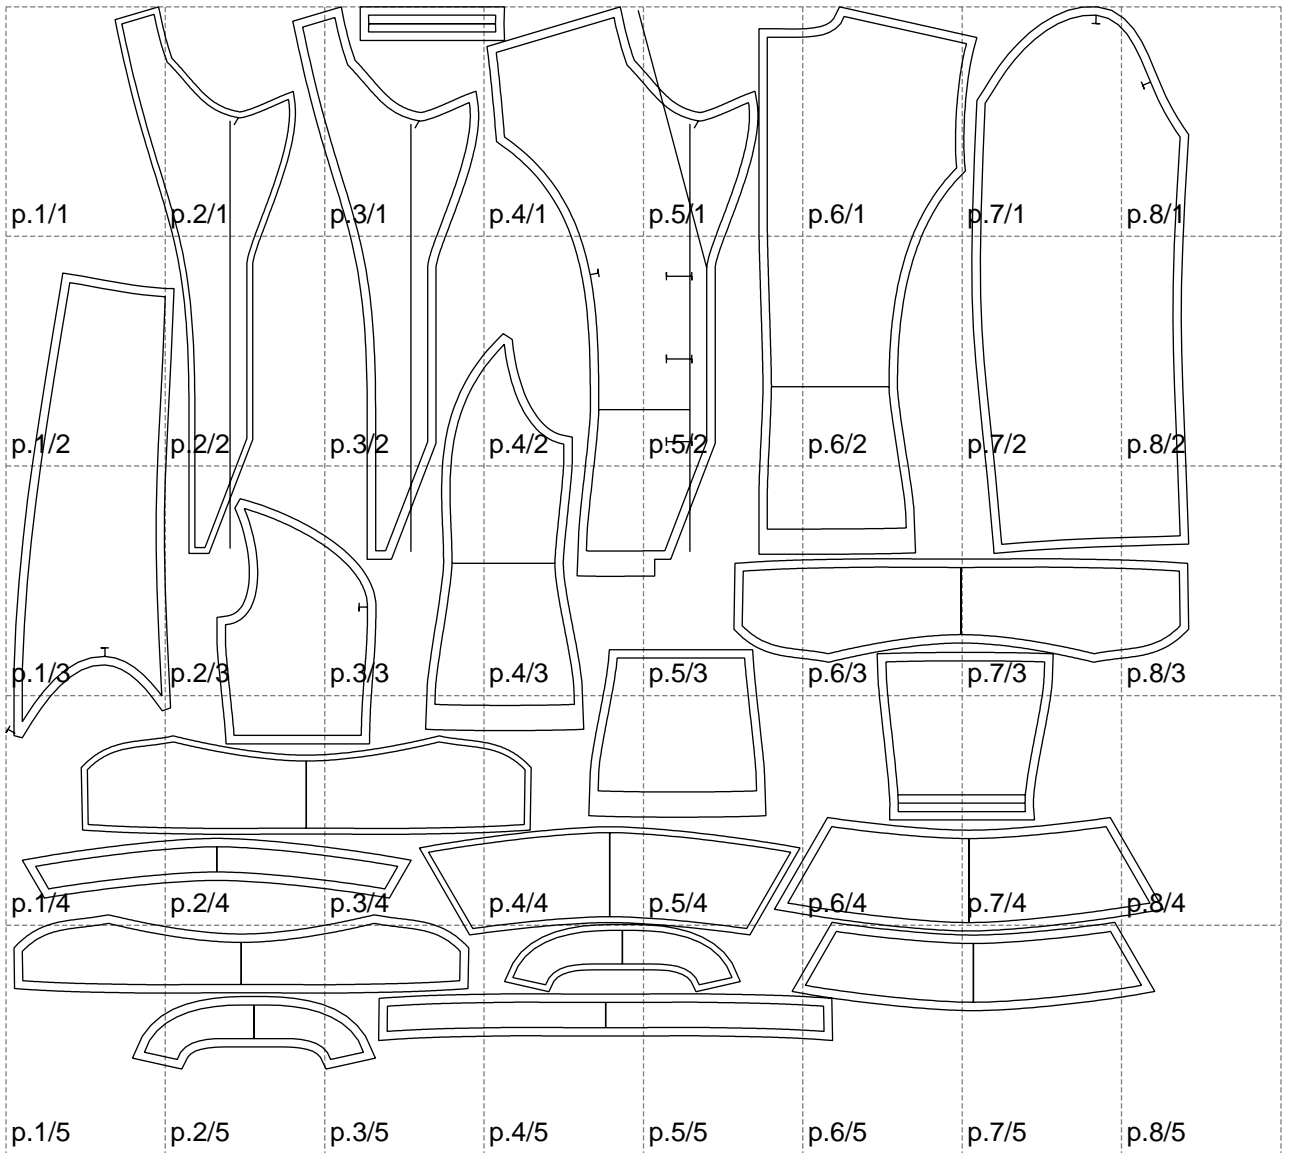

Not for print

Paper size: A4, size:1408.56 x1265.02 mm

Example

size:1499.00 x957.69 mm

Maneken =1 ver.0

rz_1=170

rz_16=108

rz_17=92.5

rz_18=89.2

rz_19=116

rz_20=113

.
.
.