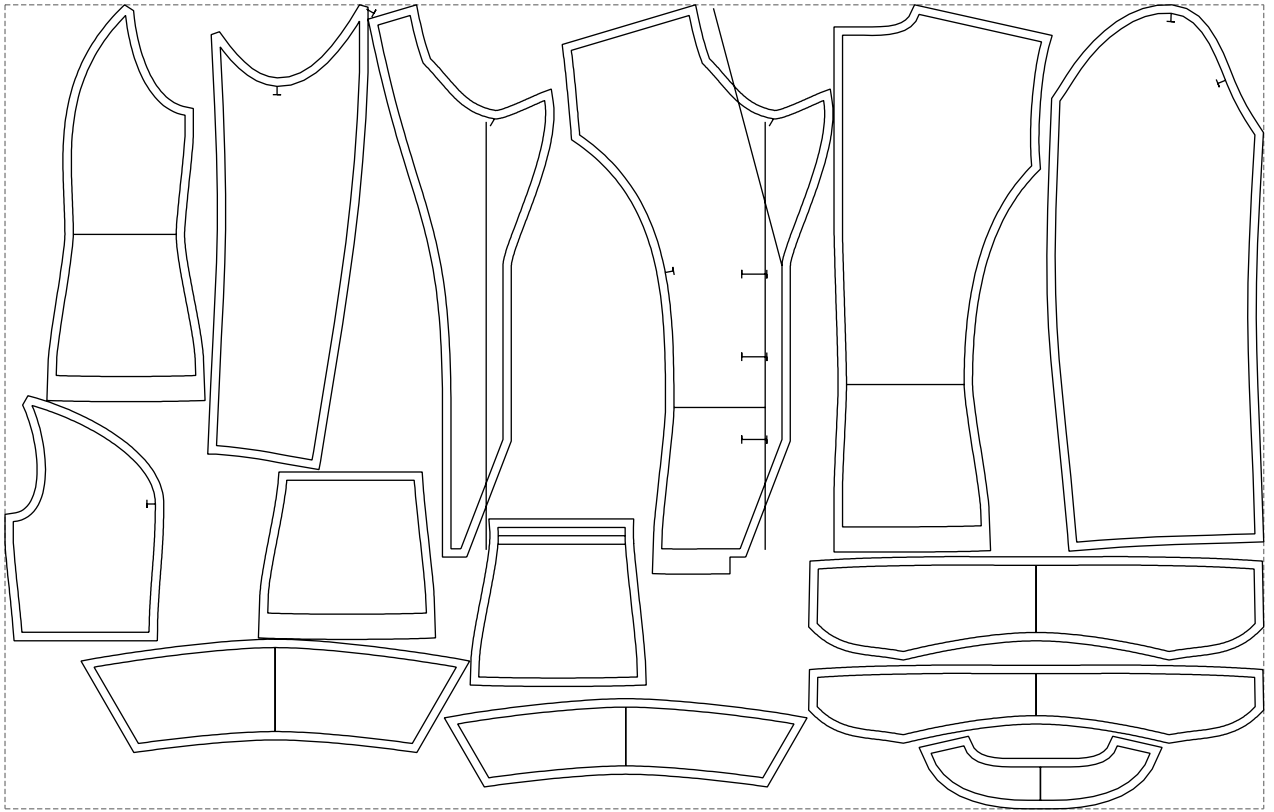

Not for print

Paper size: A4, size:1408.56 x1265.02 mm

Example

size:1499.00 x957.69 mm

Maneken =1 ver.0

rz_1=170

rz_16=108

rz_17=92.5

rz_18=89.2

rz_19=116

rz_20=113

.
.
.