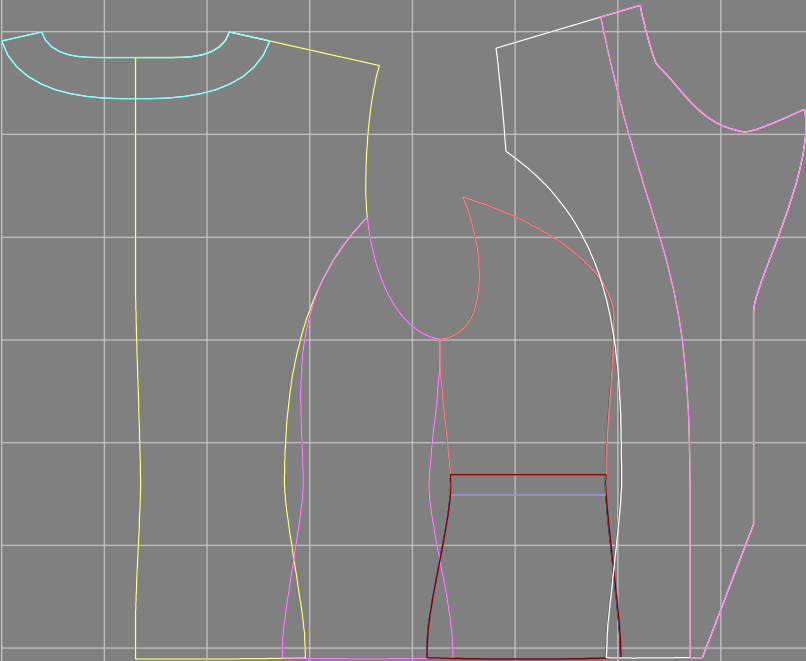

Not for print

Paper size: A4, size:1408.56 x1265.02 mm

Example

size:1499.00 x957.69 mm

Maneken =1 ver.0

rz_1=170

rz_16=108

rz_17=92.5

rz_18=89.2

rz_19=116

rz_20=113

.
.
.