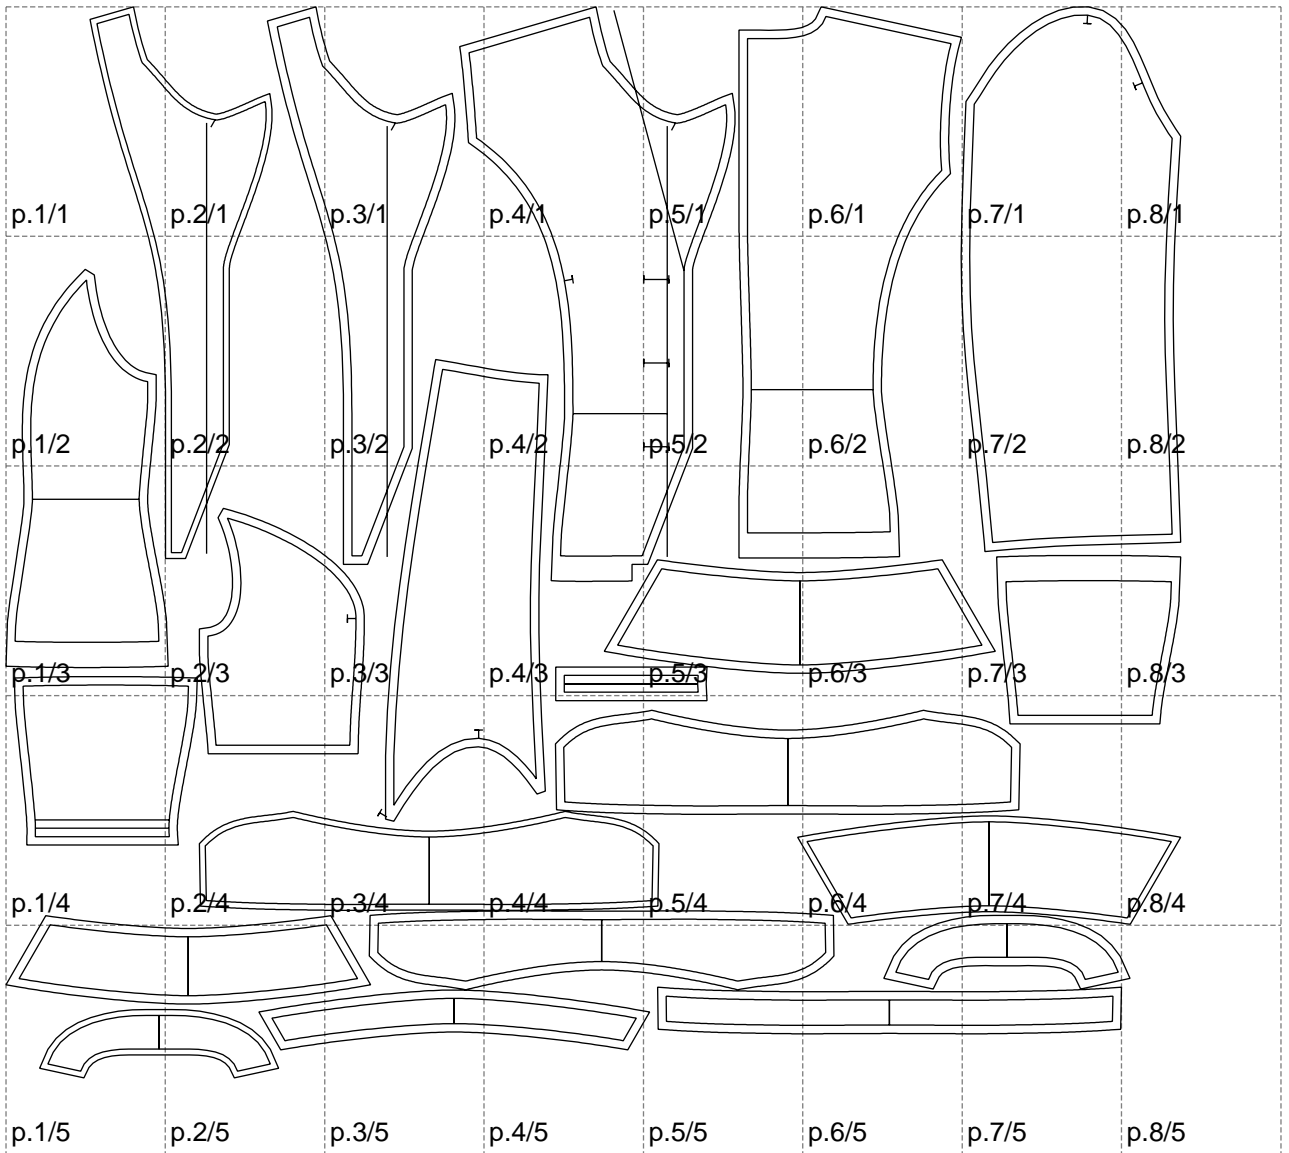

Not for print

Paper size: A4, size:1399.00 x1275.53 mm

# Example

size:1488.95 x960.73 mm

Maneken =1 ver.0

rz\_1=170

rz\_16=112

rz\_17=96.2

rz\_18=94

rz\_19=120

rz\_20=117

---

. . . . .  
. . . . .  
. . . . .