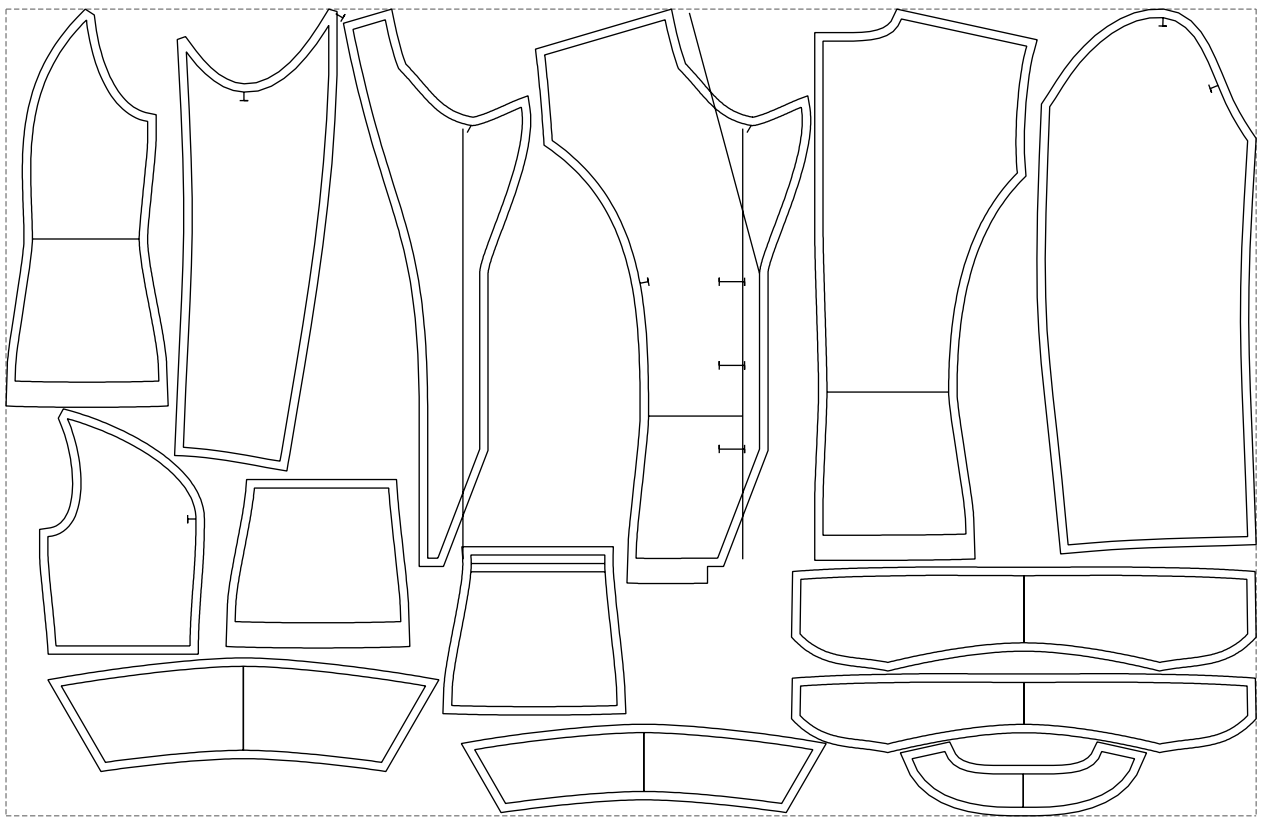

Not for print

Paper size: A4, size:1399.00 x1275.53 mm

# Example

size:1488.95 x960.73 mm

Maneken =1 ver.0

rz\_1=170

rz\_16=112

rz\_17=96.2

rz\_18=94

rz\_19=120

rz\_20=117

---

. . . . .  
. . . . .  
. . . . .