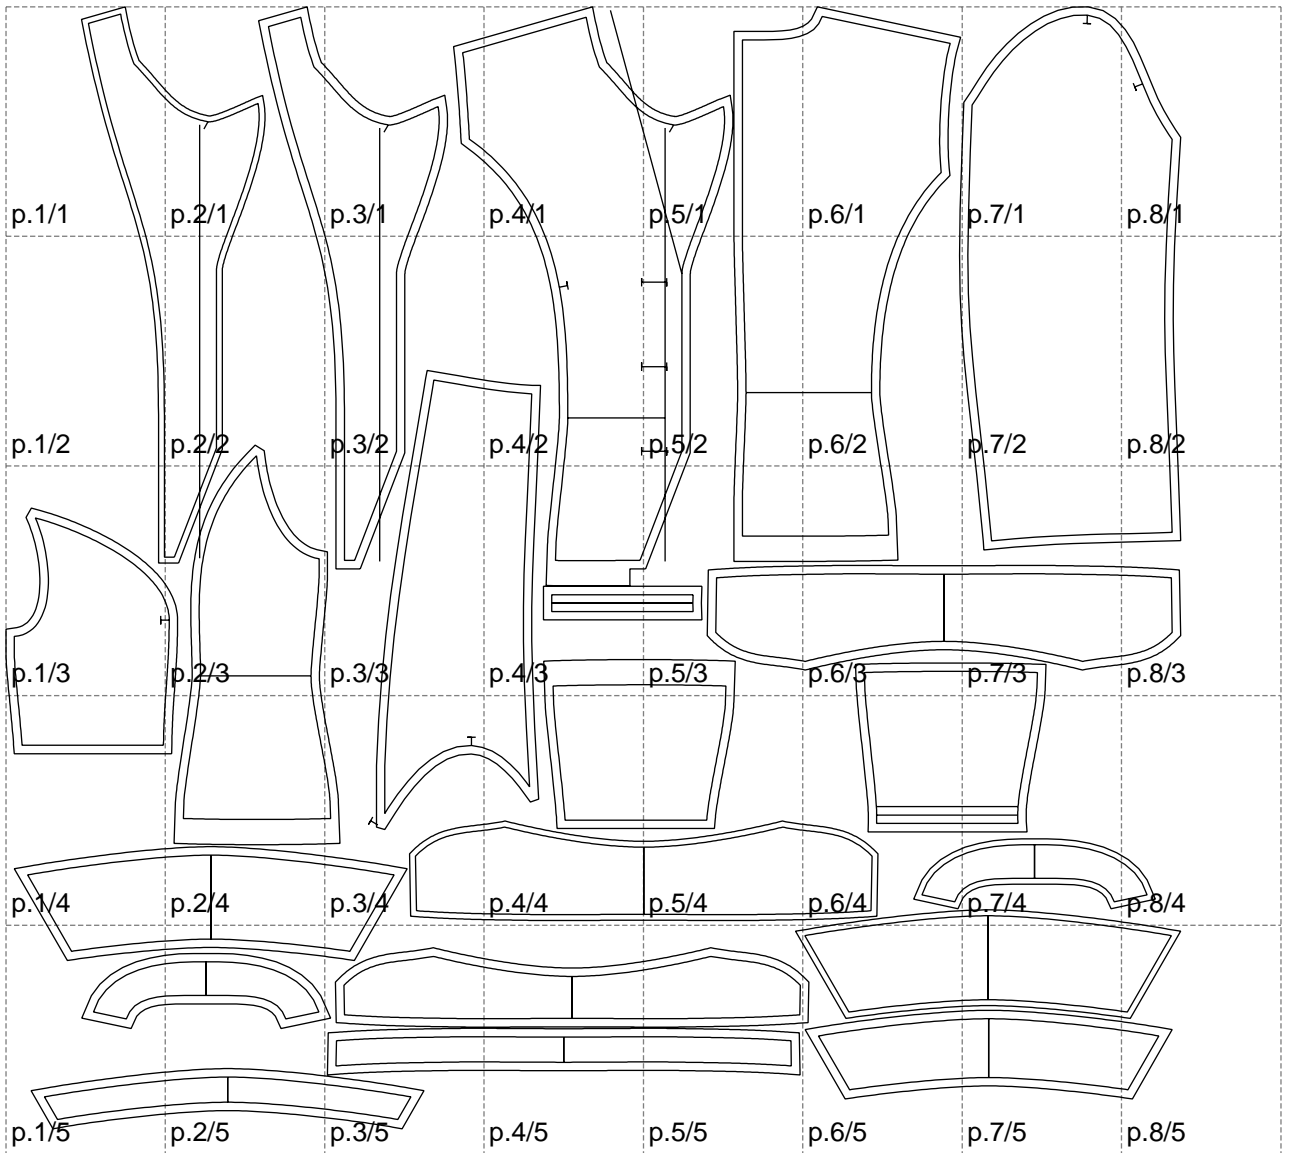

Not for print

Paper size: A4, size:1399.00 x1336.00 mm

# Example

size:1499.00 x1045.92 mm

Maneken =1 ver.0

rz\_1=170

rz\_16=116

rz\_17=100

rz\_18=98.8

rz\_19=124

rz\_20=121

---

. . . . .  
. . . . .  
. . . . .