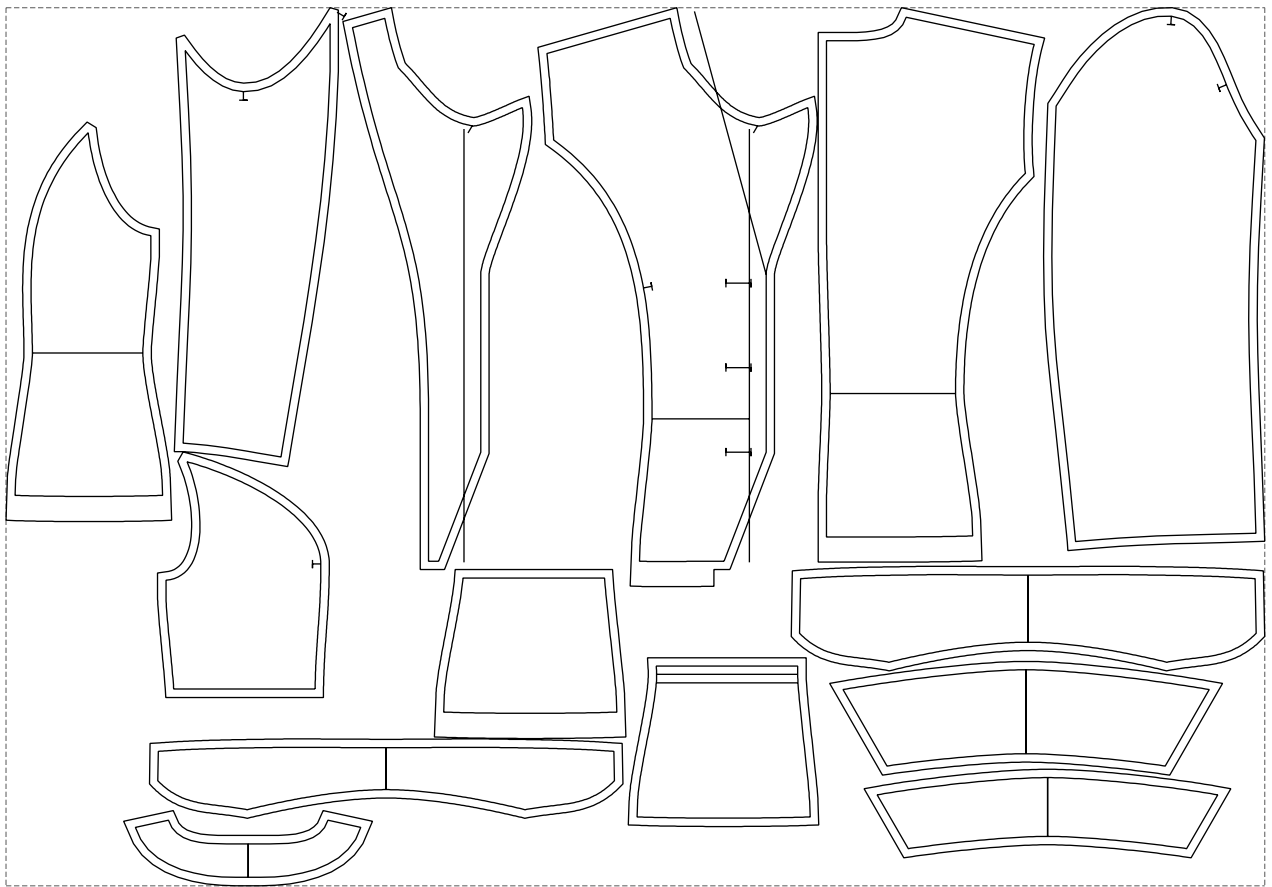

Not for print

Paper size: A4, size:1399.00 x1336.00 mm

# Example

size:1499.00 x1045.92 mm

Maneken =1 ver.0

rz\_1=170

rz\_16=116

rz\_17=100

rz\_18=98.8

rz\_19=124