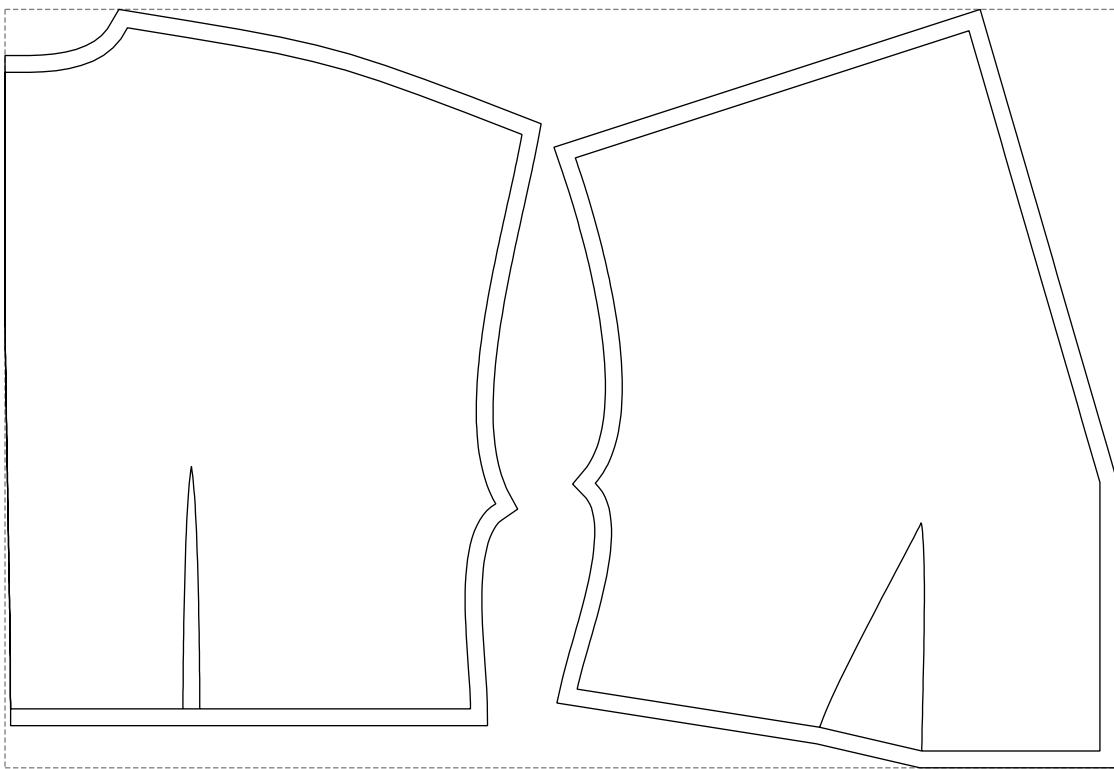

Not for print

Paper size: A4, size:1328.36 x829.74 mm

# Example

size:662.08 x451.63 mm

Maneken =1 ver.0

rz\_1=170

rz\_16=88

rz\_17=75.6

rz\_18=67.6

rz\_19=96