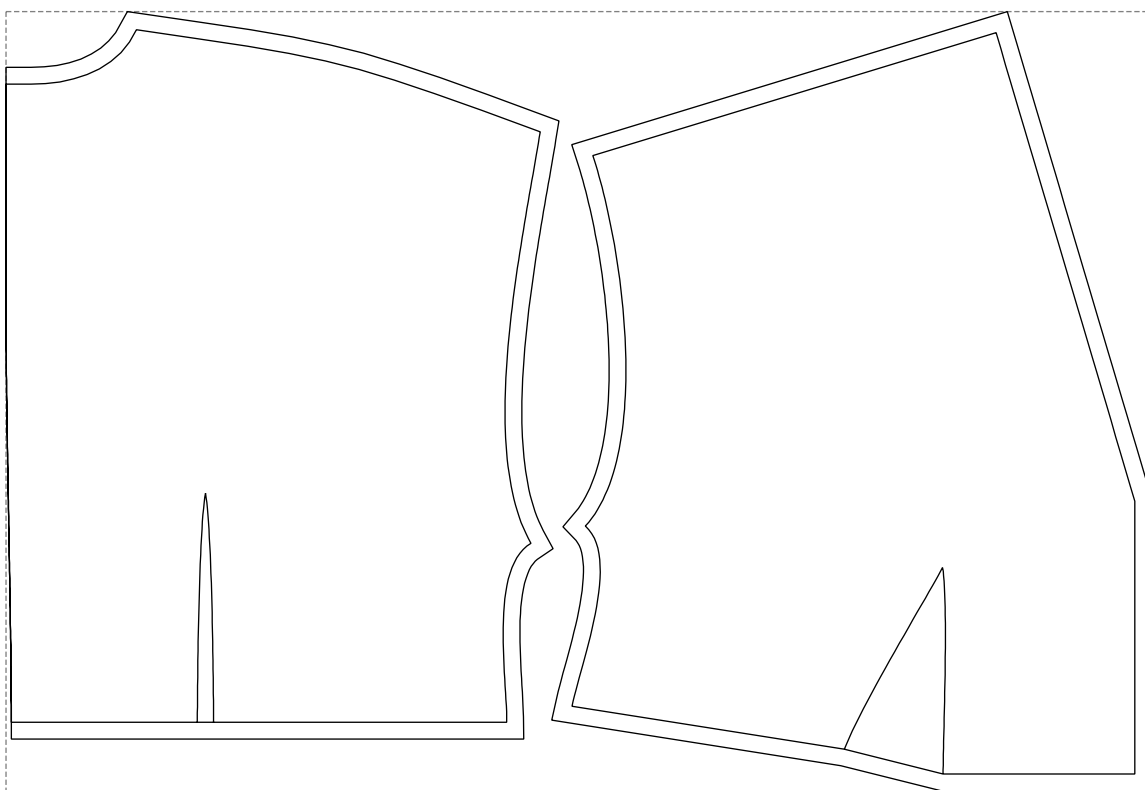

Not for print

Paper size: A4, size:1399.00 x850.40 mm

# Example

size:682.26 x464.11 mm

Maneken =1 ver.0

rz\_1=170

rz\_16=100

rz\_17=85.4

rz\_18=80.2

rz\_19=108

rz\_20=105.4

---

. . . . .  
. . . . .  
. . . . .