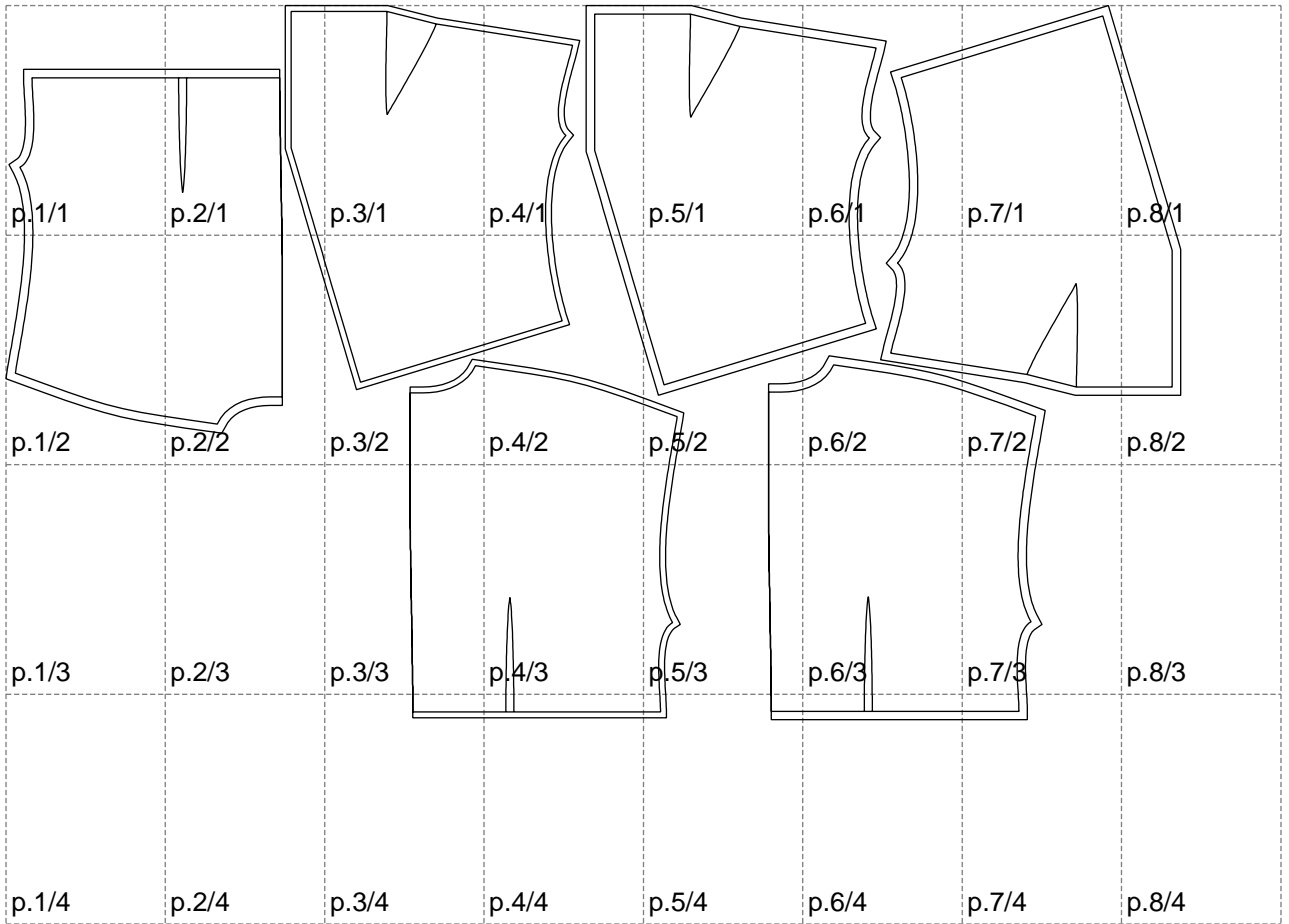

Not for print

Paper size: A4, size:1399.00 x850.40 mm

# Example

size:682.26 x464.11 mm

Maneken =1 ver.0

rz\_1=170

rz\_16=100

rz\_17=85.4

rz\_18=80.2

rz\_19=108

rz\_20=105.4

---

. . . . .  
. . . . .  
. . . . .