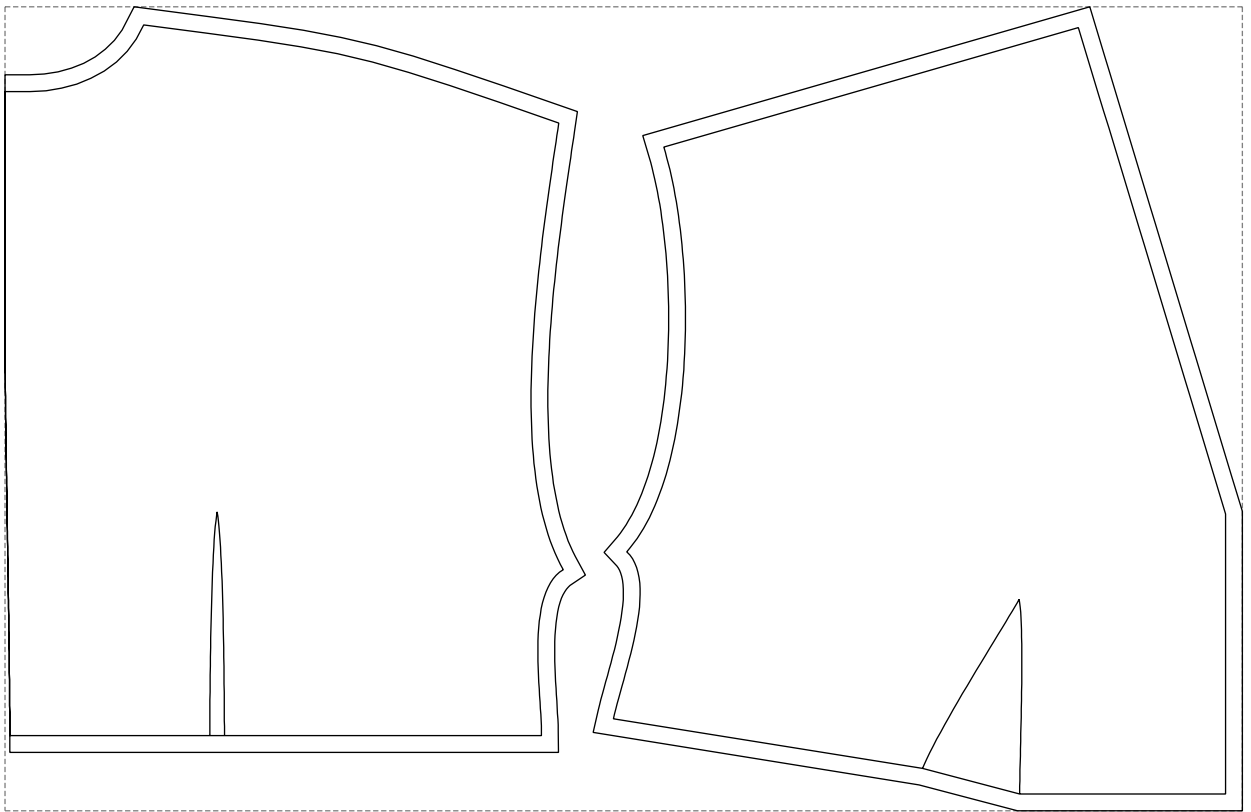

Not for print

Paper size: A4, size:1399.00 x870.34 mm

# Example

size:736.83 x478.79 mm

Maneken =1 ver.0

rz\_1=170

rz\_16=112

rz\_17=96.2

rz\_18=94

rz\_19=120