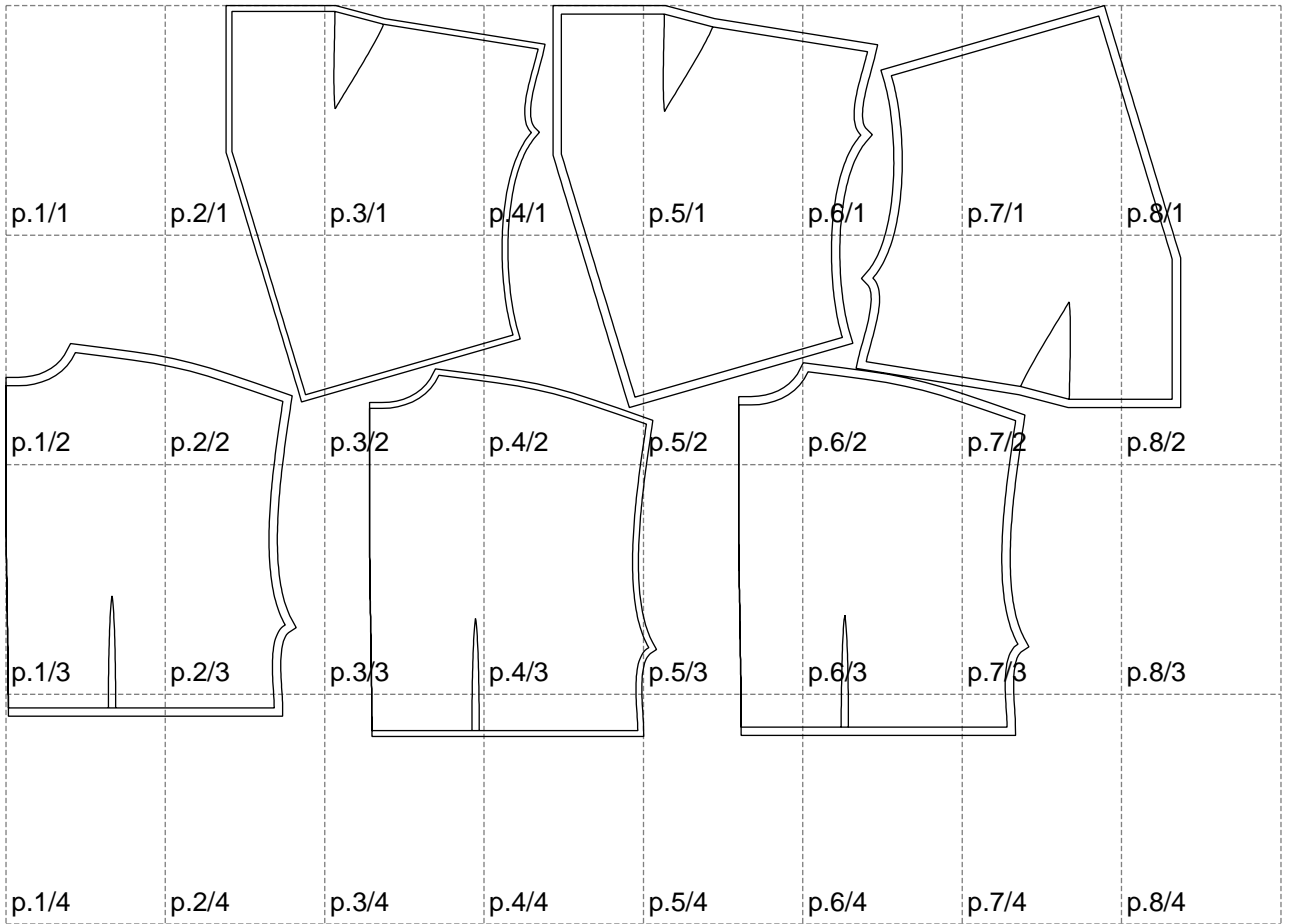

Not for print

Paper size: A4, size:1399.00 x870.34 mm

# Example

size:736.83 x478.79 mm

Maneken =1 ver.0

rz\_1=170

rz\_16=112

rz\_17=96.2

rz\_18=94

rz\_19=120

rz\_20=117

---

. . . . .  
. . . . .  
. . . . .