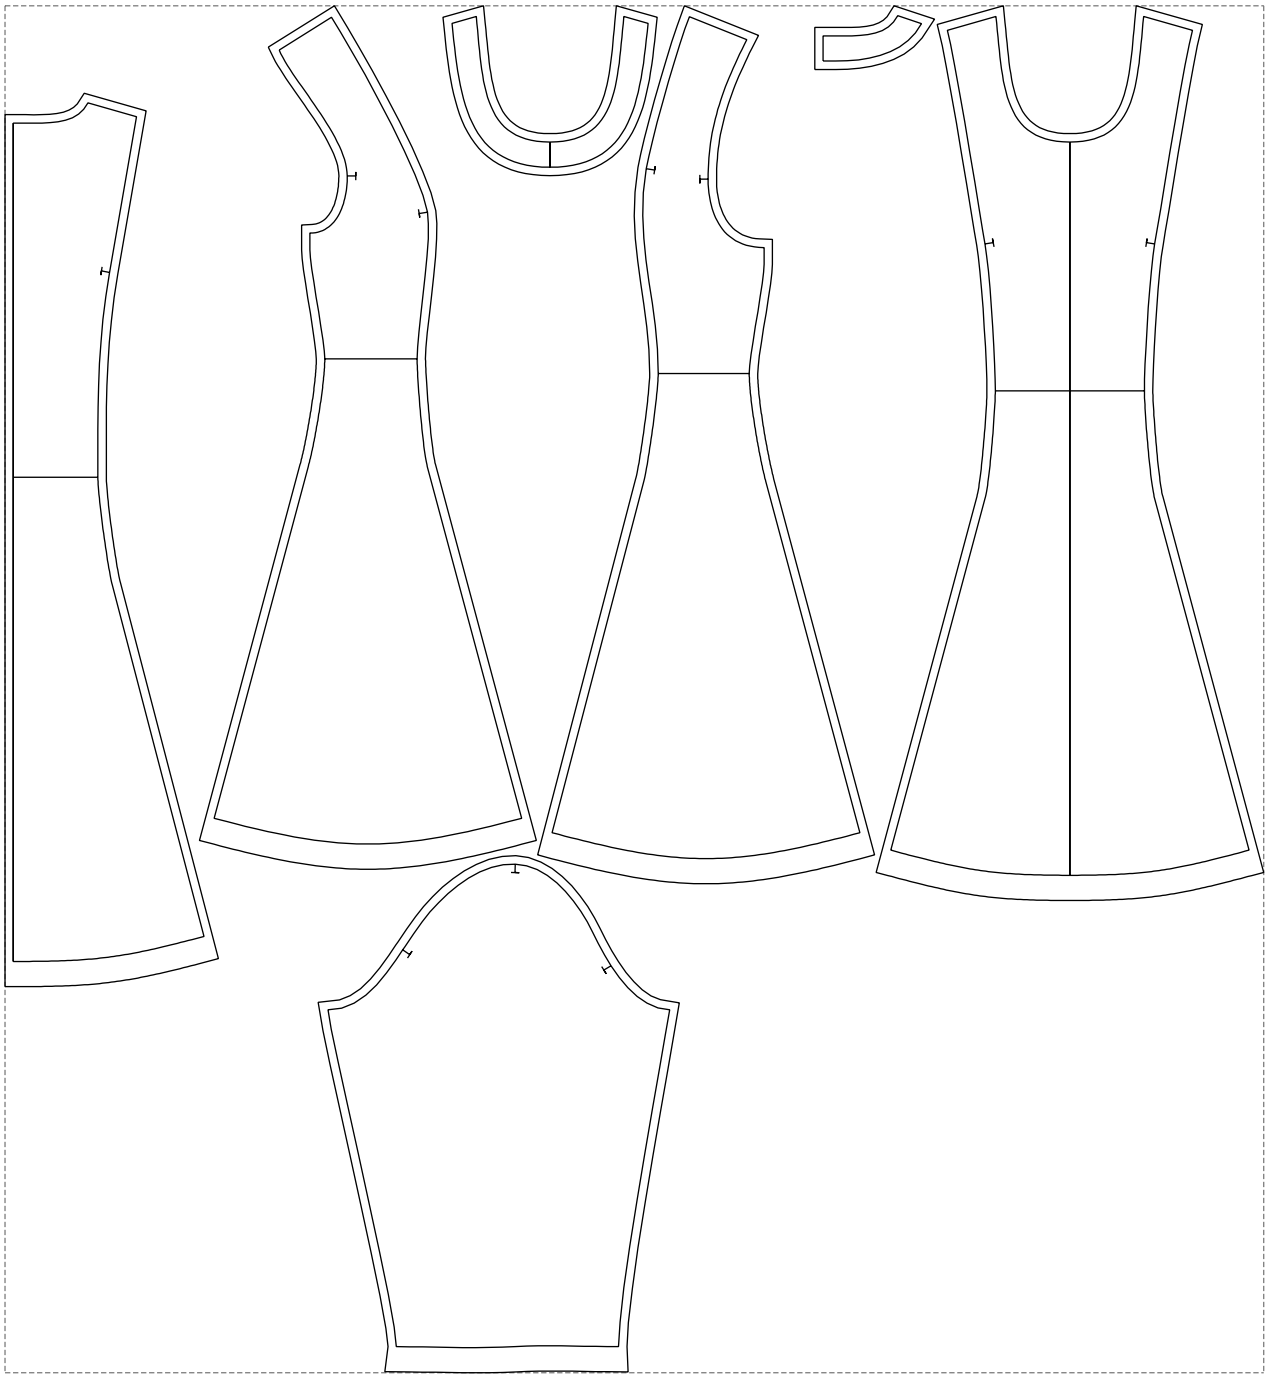

Not for print

Paper size: A4, size:1399.00 x2053.94 mm

Example

size:1499.00 x1628.40 mm

Maneken =1 ver.0

rz_1=170

rz_16=92

rz_17=78.8

rz_18=71.8

rz_19=100

rz_20=98.1

.
.
.