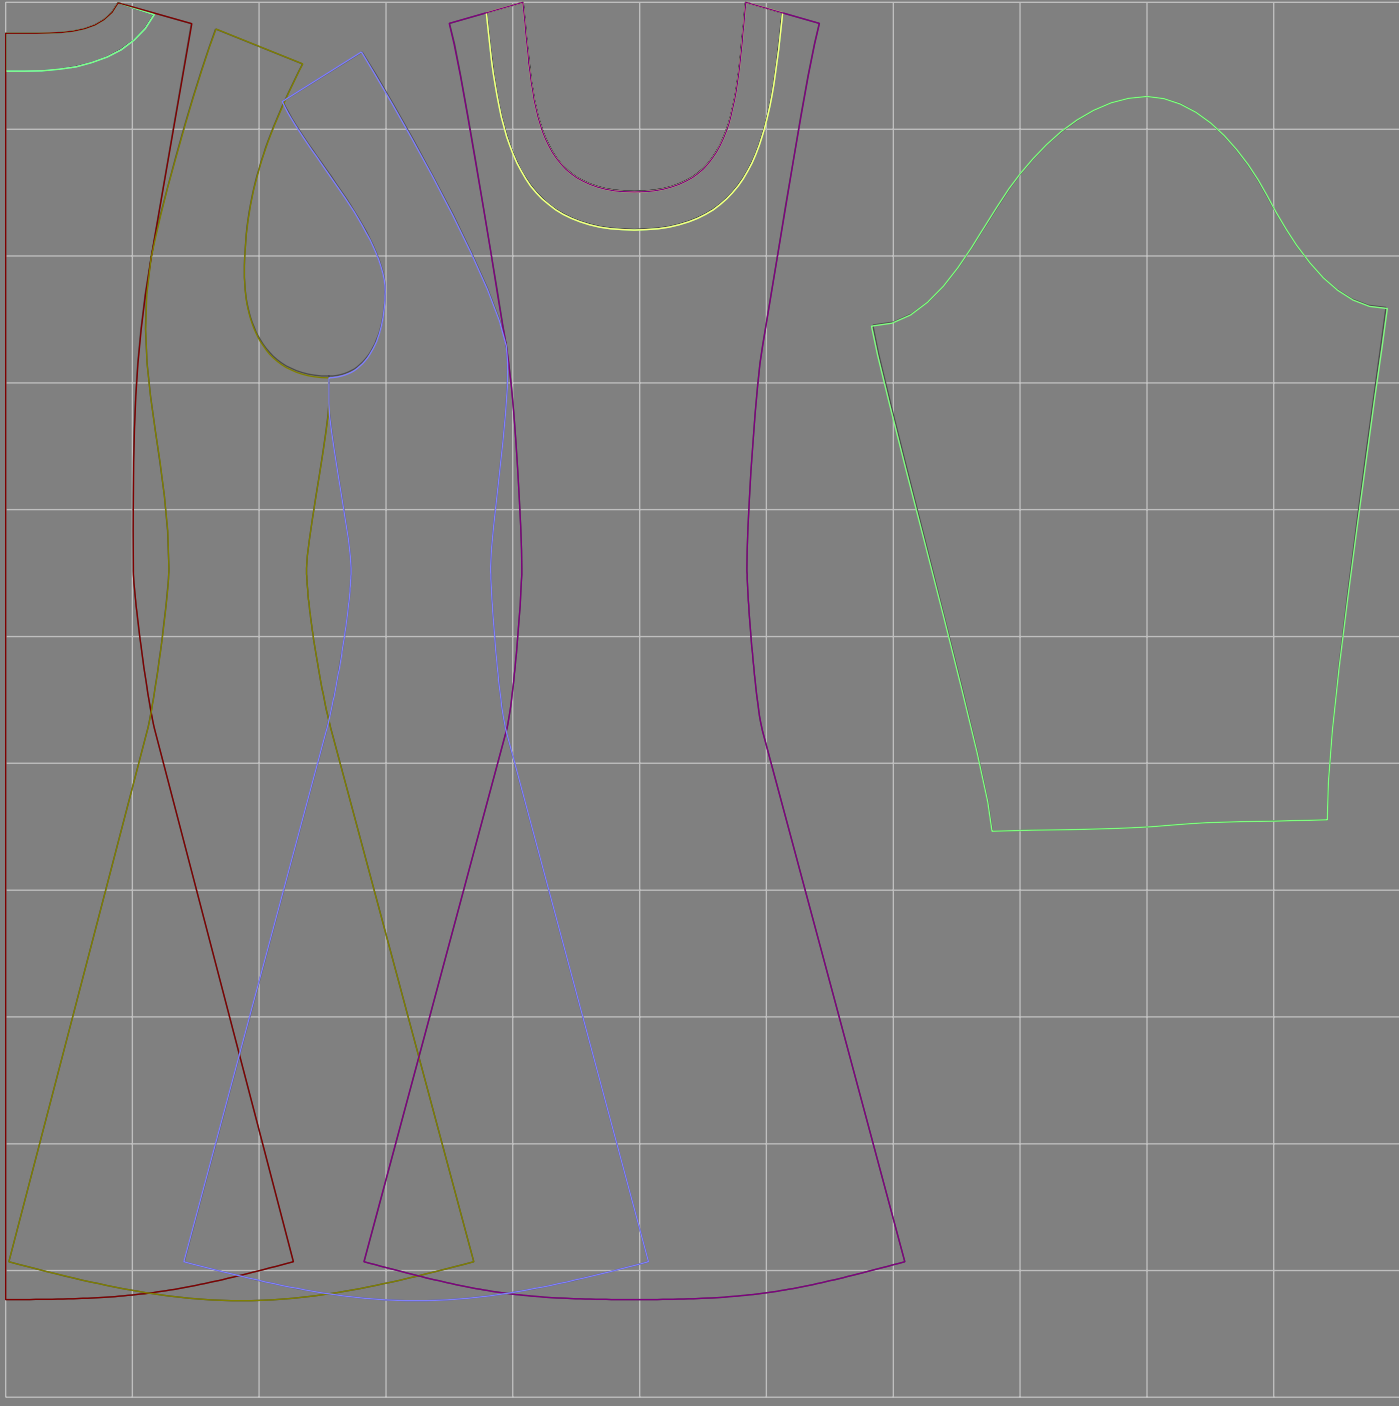

Not for print

Paper size: A4, size:1399.00 x2053.94 mm

Example

size:1499.00 x1628.40 mm

Maneken =1 ver.0

rz_1=170

rz_16=92

rz_17=78.8

rz_18=71.8

rz_19=100

rz_20=98.1

.
.
.