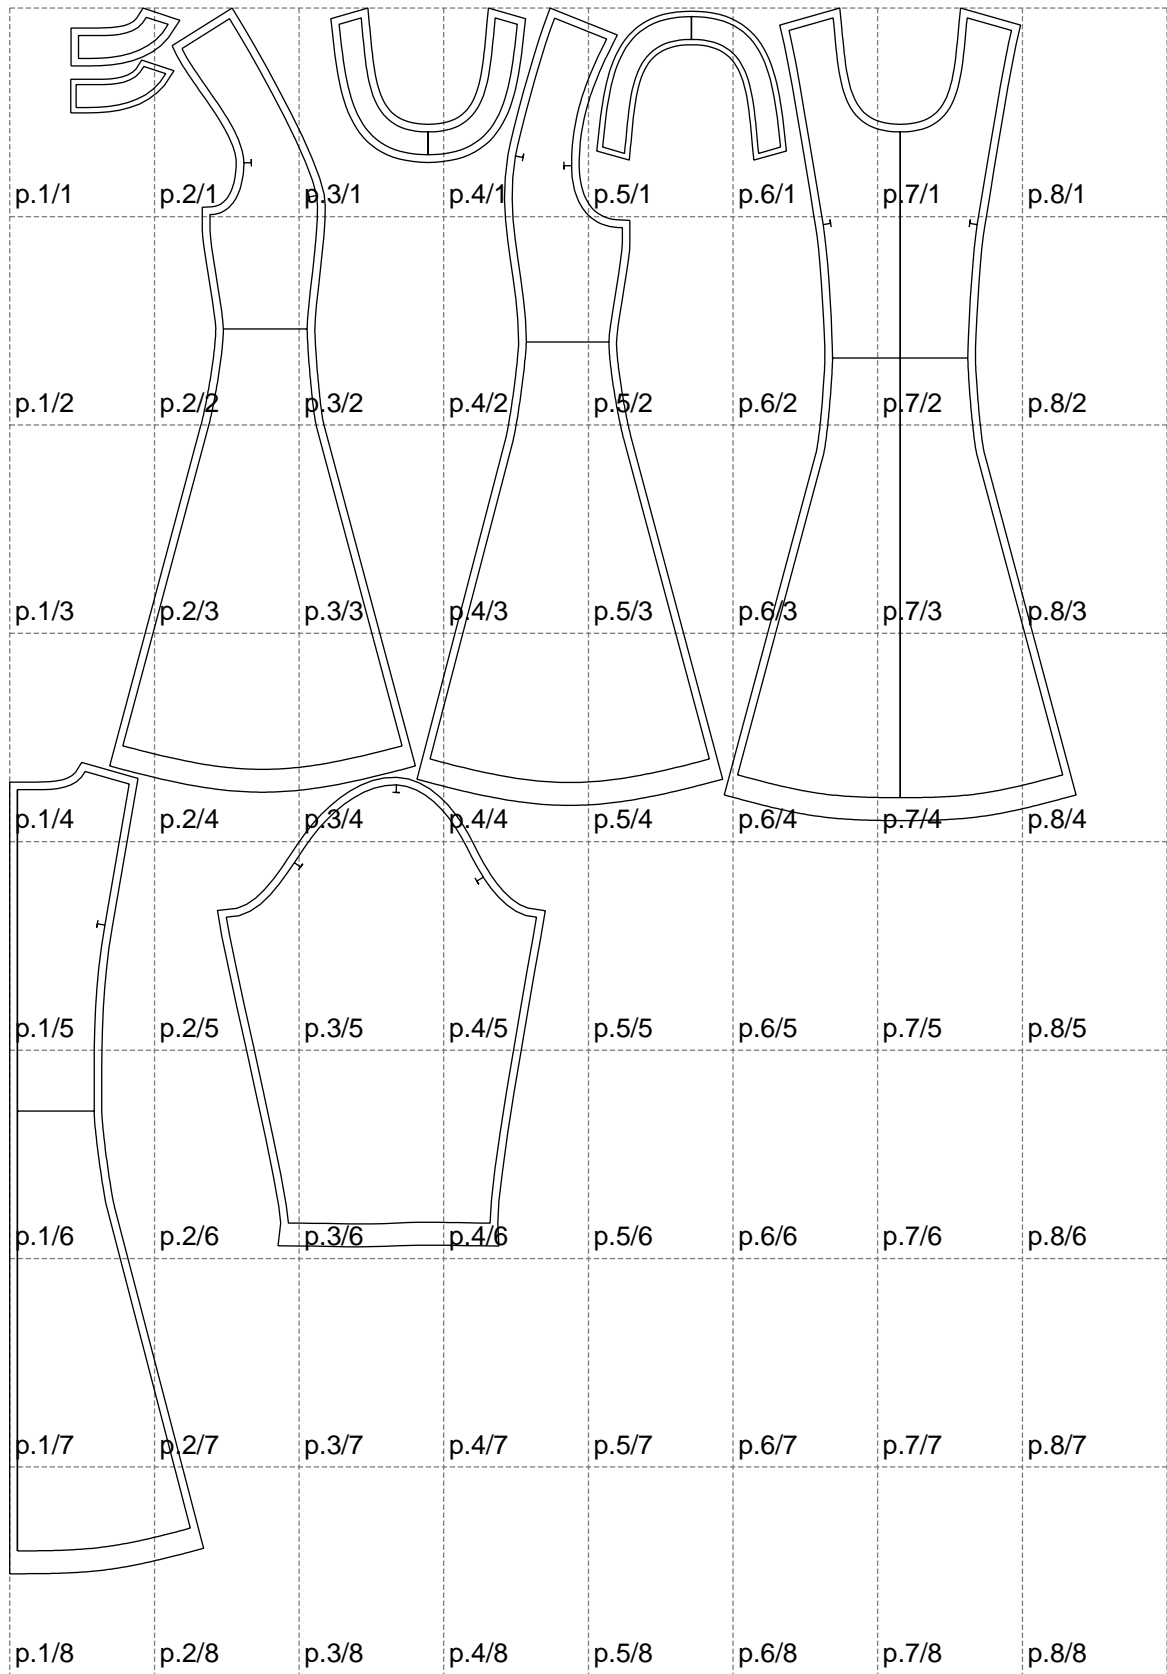

Not for print

Paper size: A4, size:1399.00 x2053.94 mm

Example

size:1499.00 x1628.40 mm

Maneken =1 ver.0

rz_1=170

rz_16=92

rz_17=78.8

rz_18=71.8

rz_19=100

rz_20=98.1

.
.
.