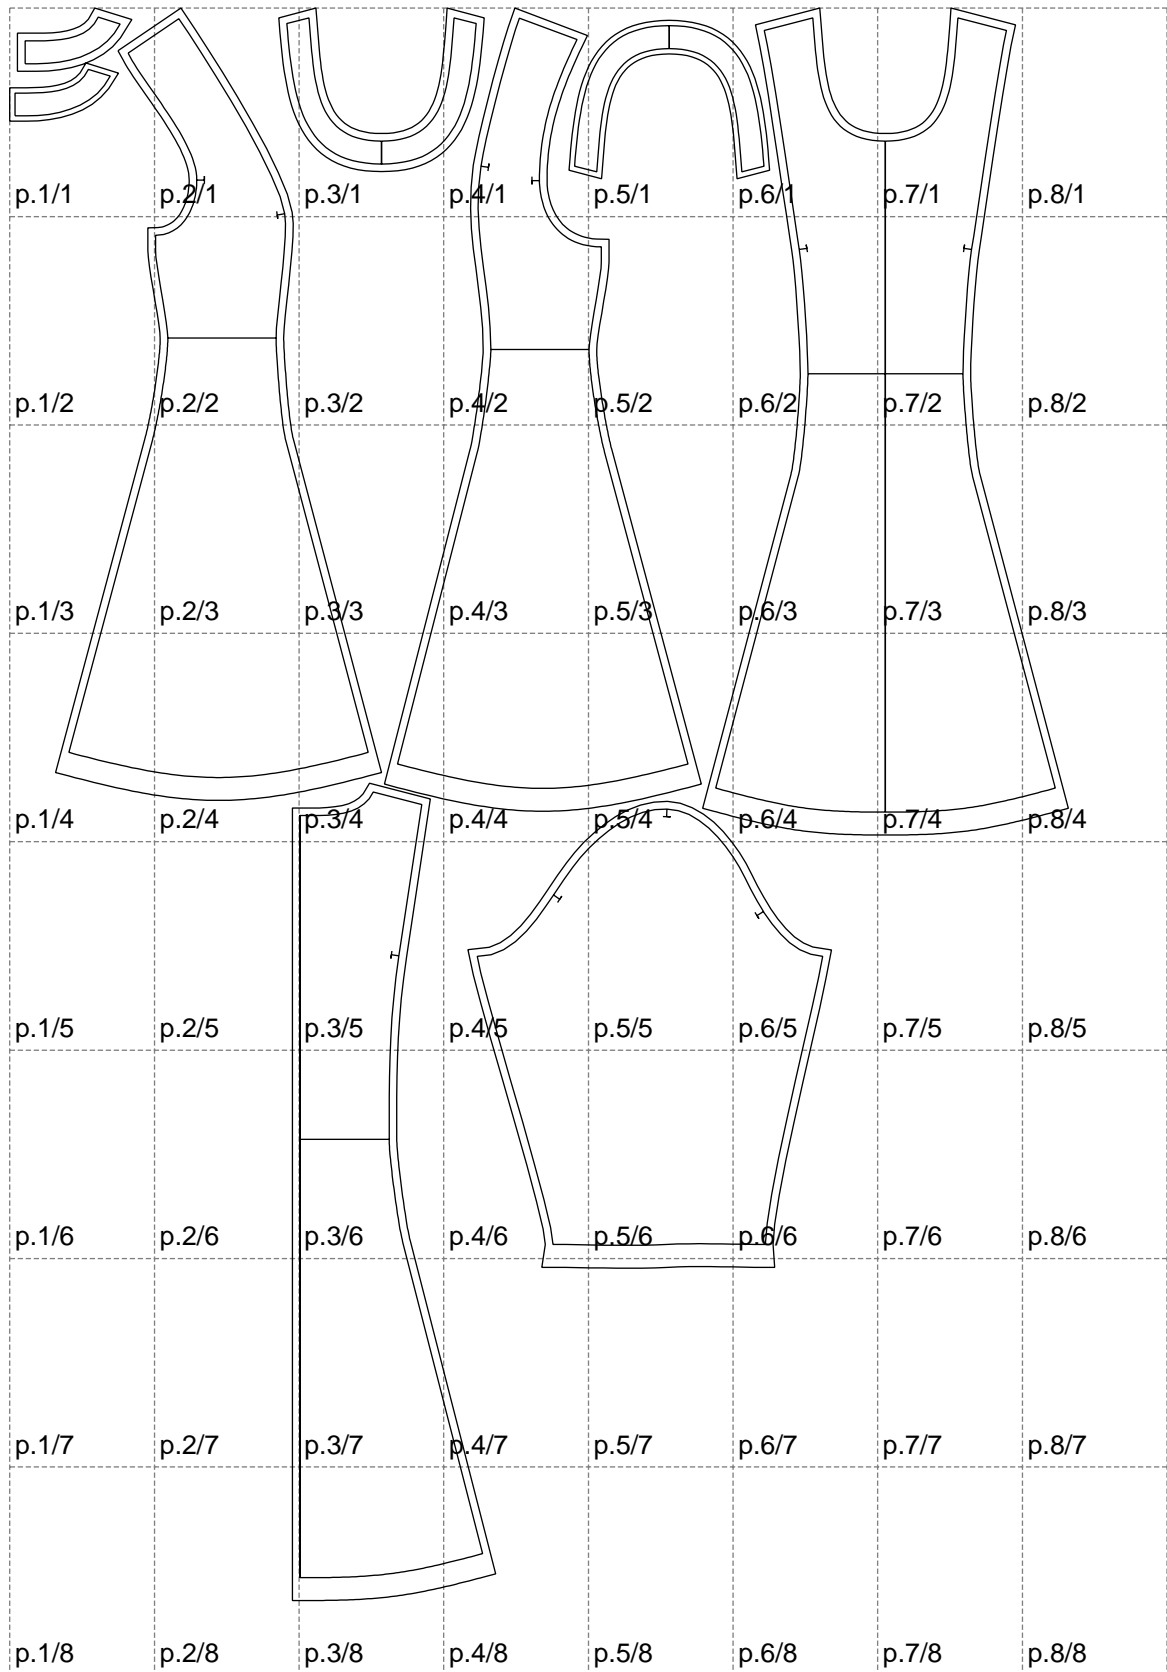

Not for print

Paper size: A4, size:1388.95 x2089.11 mm

# Example

size:1499.00 x1629.01 mm

Maneken =1 ver.0

rz\_1=170

rz\_16=108

rz\_17=92.5

rz\_18=89.2

rz\_19=116

rz\_20=113

---

. . . . .  
. . . . .  
. . . . .