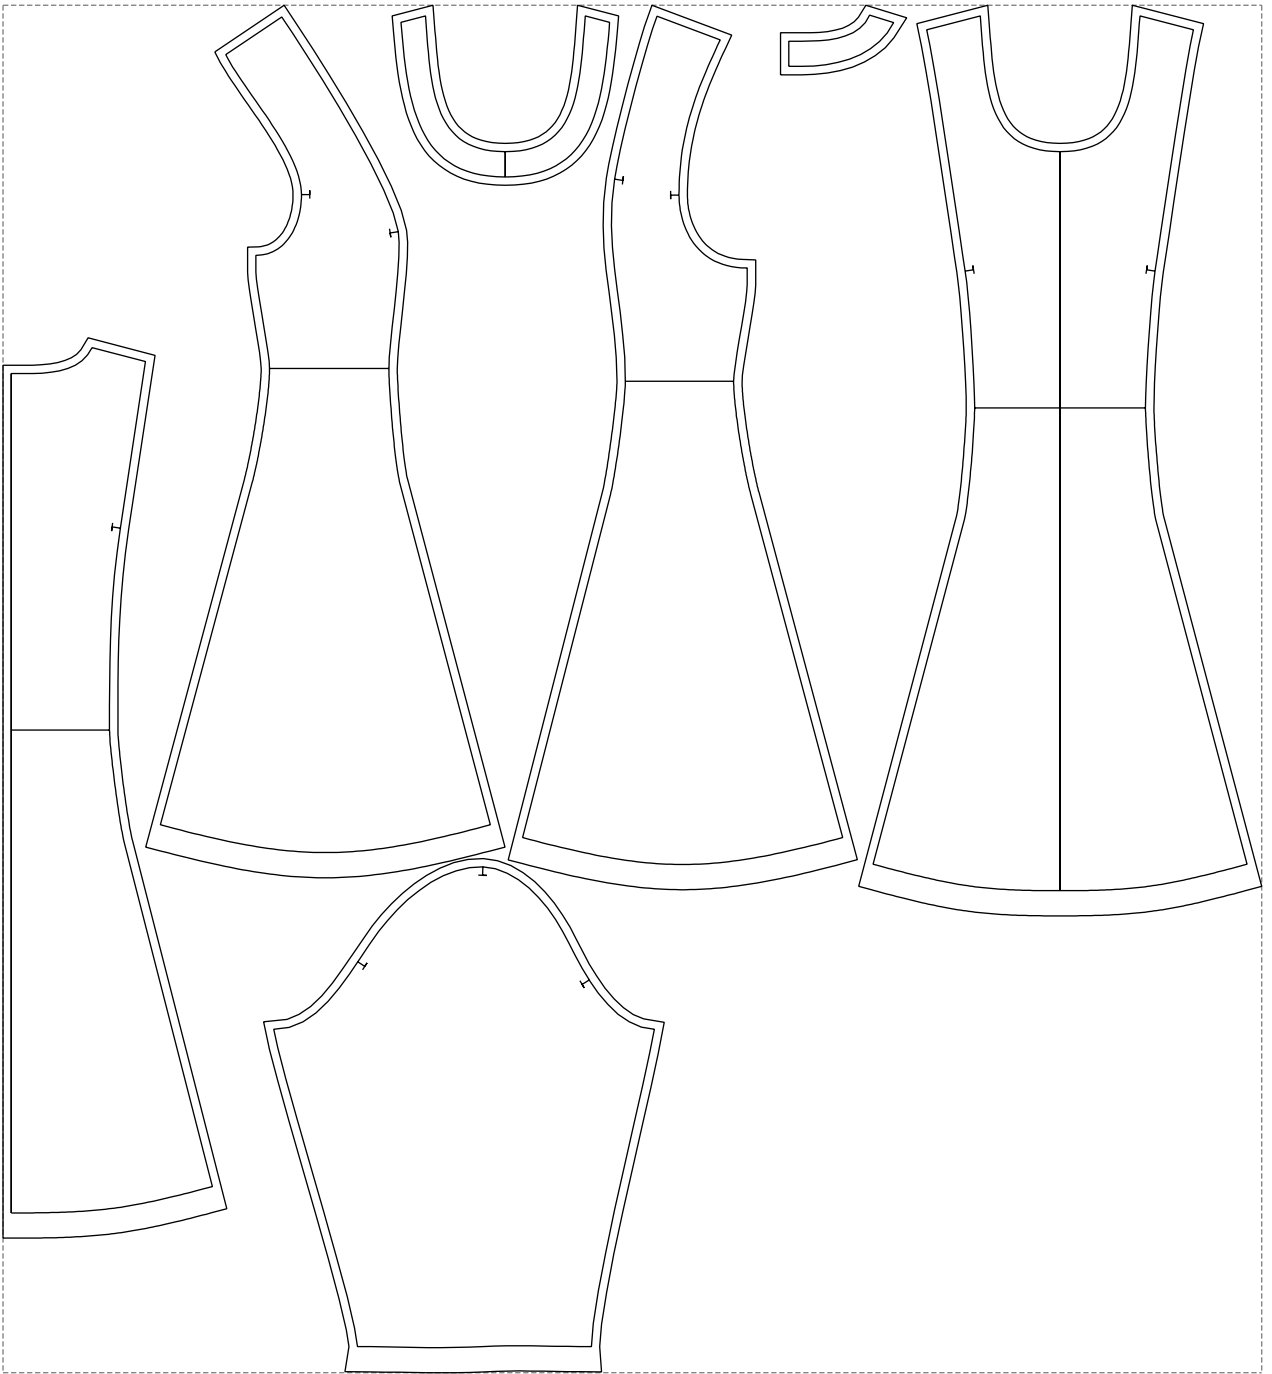

Not for print

Paper size: A4, size:1388.95 x2089.11 mm

# Example

size:1499.00 x1629.01 mm

Maneken =1 ver.0

rz\_1=170

rz\_16=108

rz\_17=92.5

rz\_18=89.2

rz\_19=116