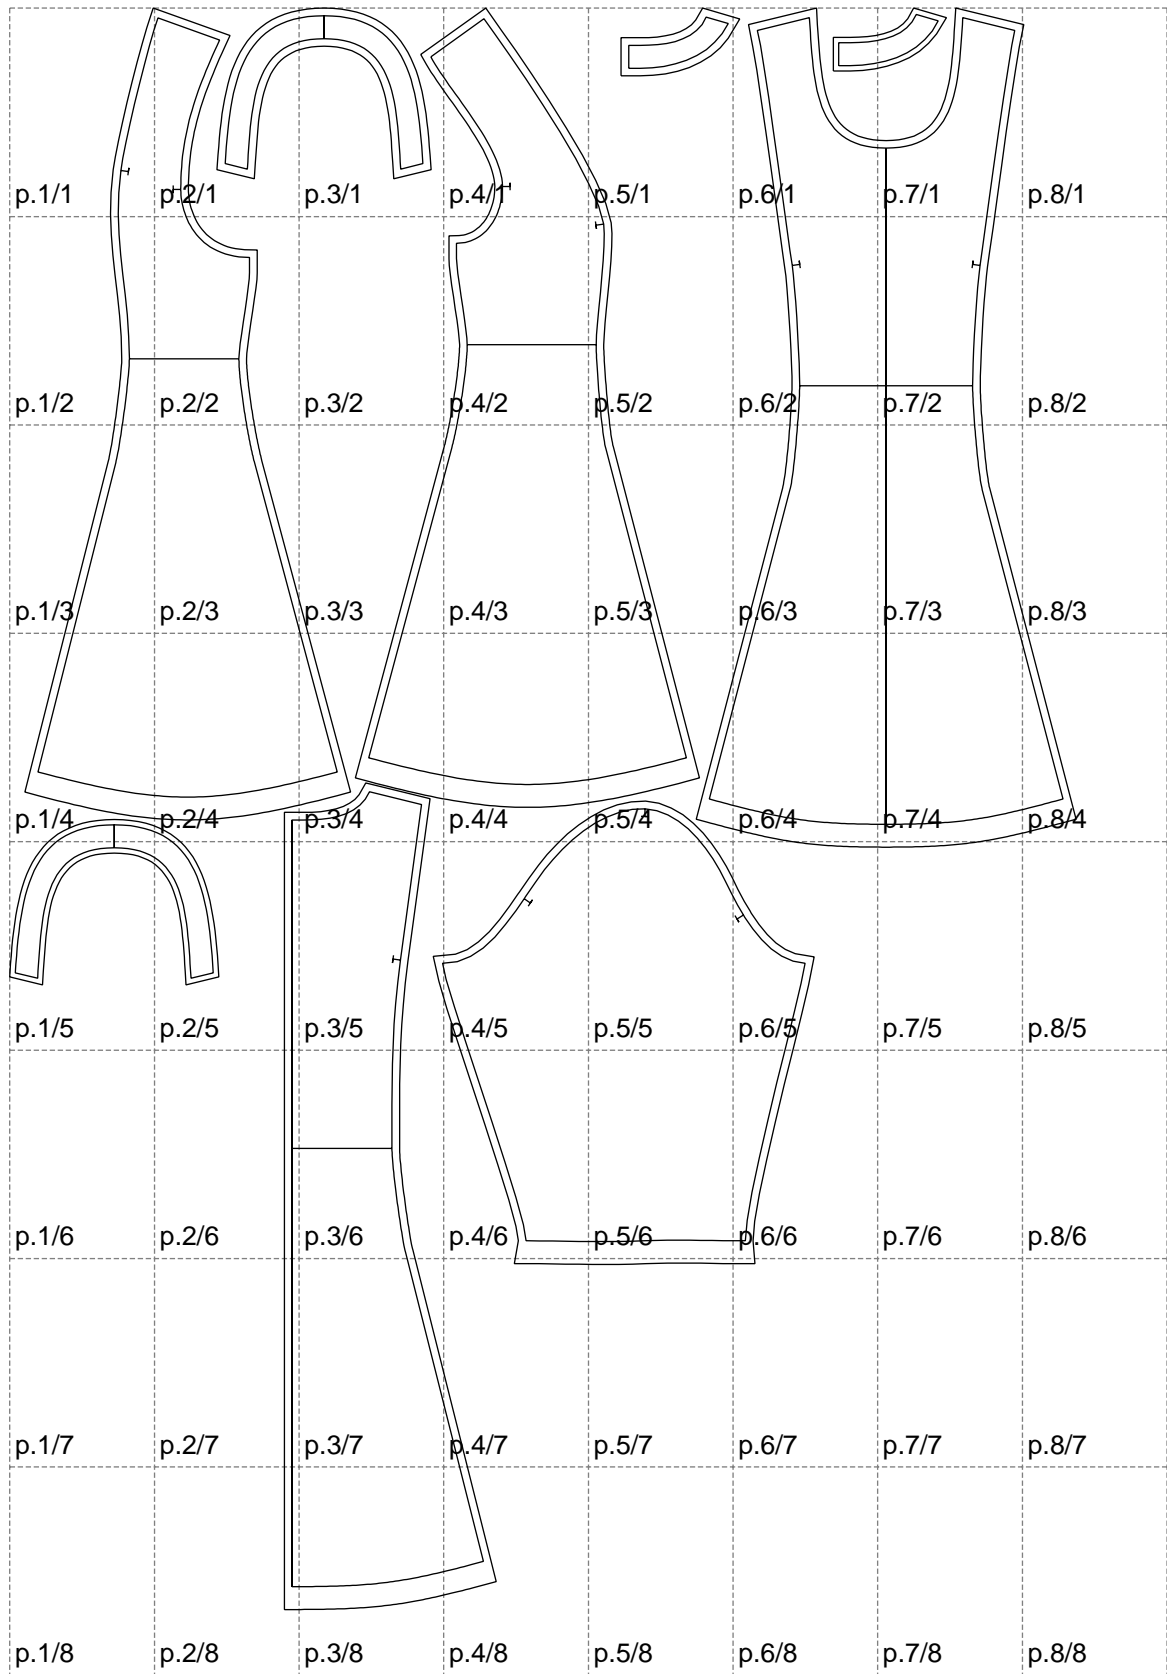

Not for print

Paper size: A4, size:1399.00 x2100.84 mm

# Example

size:1378.80 x2100.84 mm

Maneken =1 ver.0

rz\_1=170

rz\_16=120

rz\_17=104

rz\_18=103.6

rz\_19=128

rz\_20=125.1

---

. . . . .  
. . . . .  
. . . . .