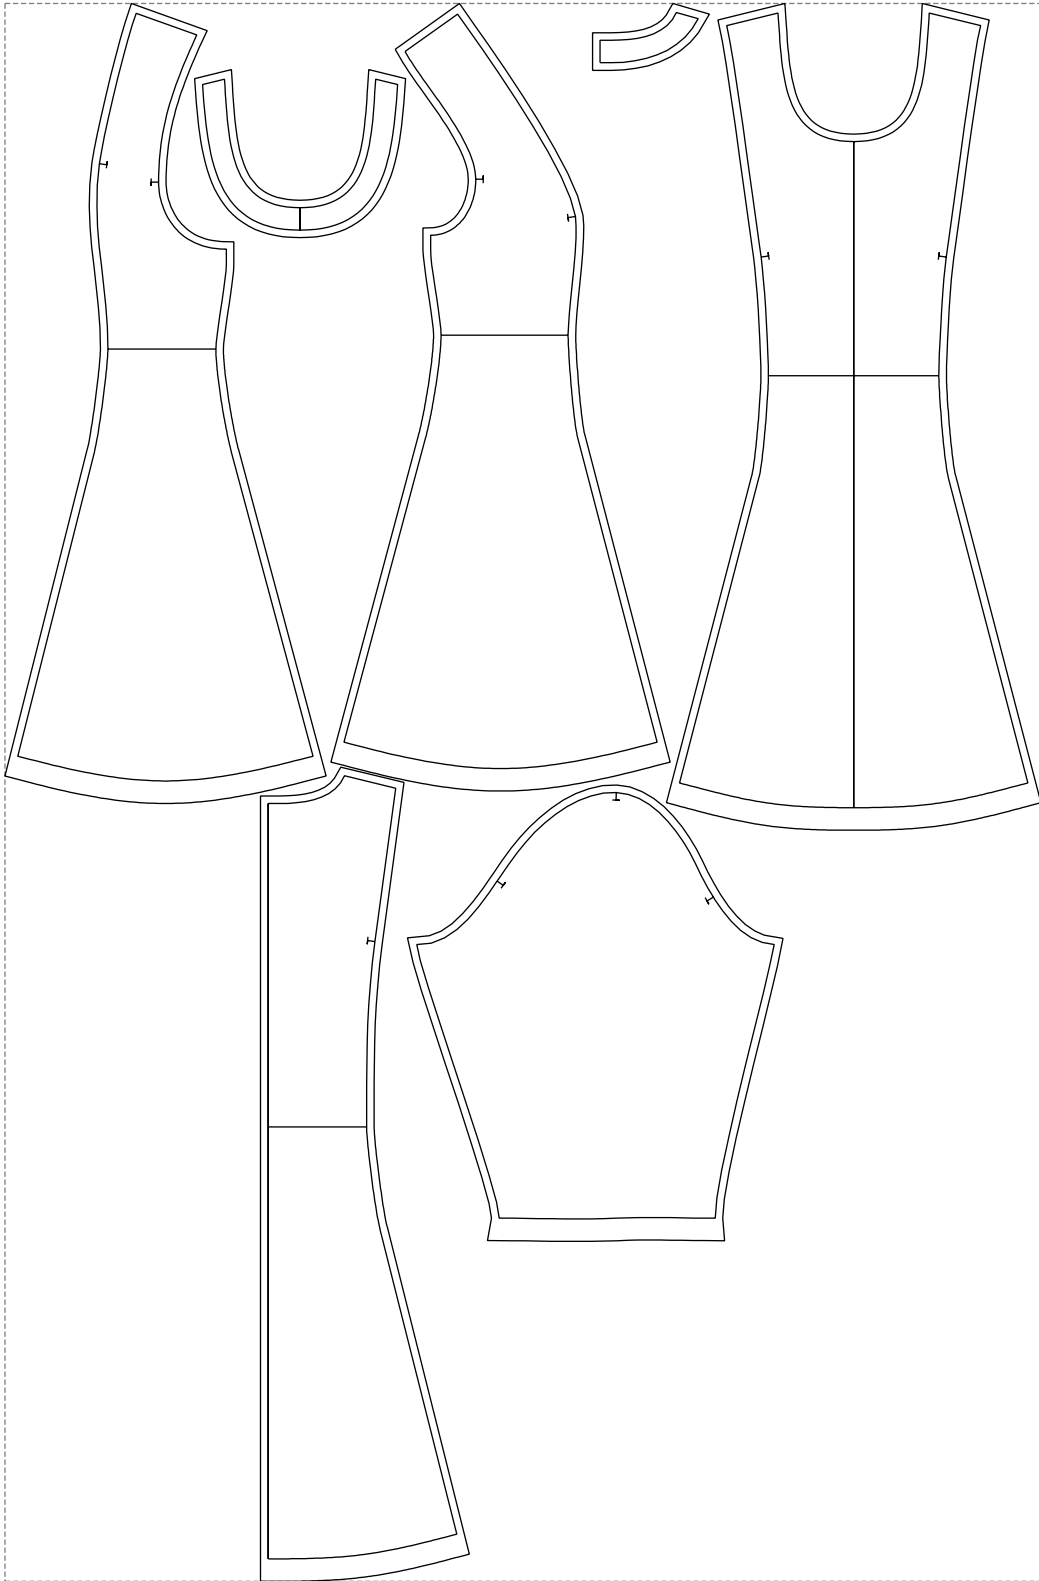

Not for print

Paper size: A4, size:1399.00 x2100.84 mm

# Example

size:1378.80 x2100.84 mm

Maneken =1 ver.0

rz\_1=170

rz\_16=120

rz\_17=104

rz\_18=103.6

rz\_19=128

rz\_20=125.1

---

. . . . .  
. . . . .  
. . . . .