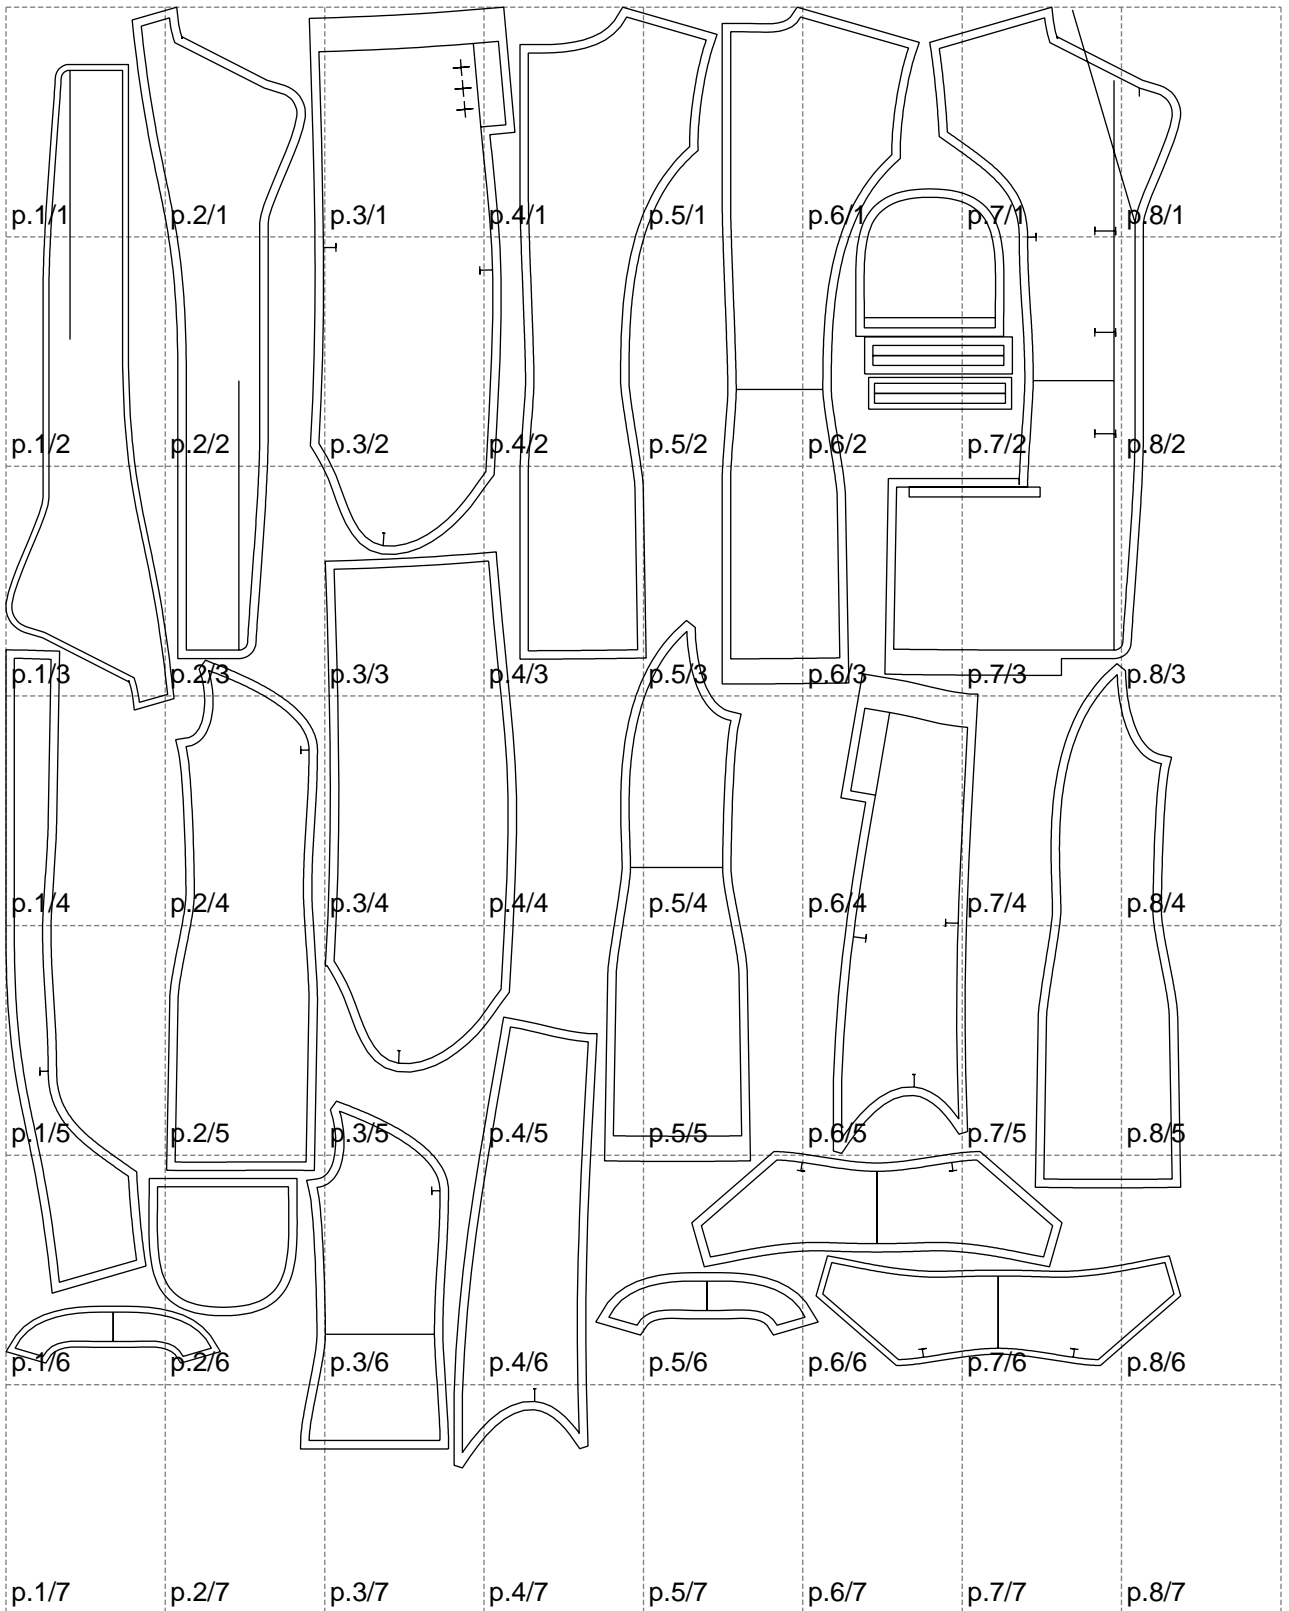

Not for print

Paper size: A4, size:1399.00 x1739.40 mm

# Example

size:1499.00 x896.17 mm

Maneken =1 ver.0

rz\_1=170

rz\_16=88

rz\_17=75.6

rz\_18=67.6

rz\_19=96

rz\_20=94.6

---

. . . . .  
. . . . .  
. . . . .