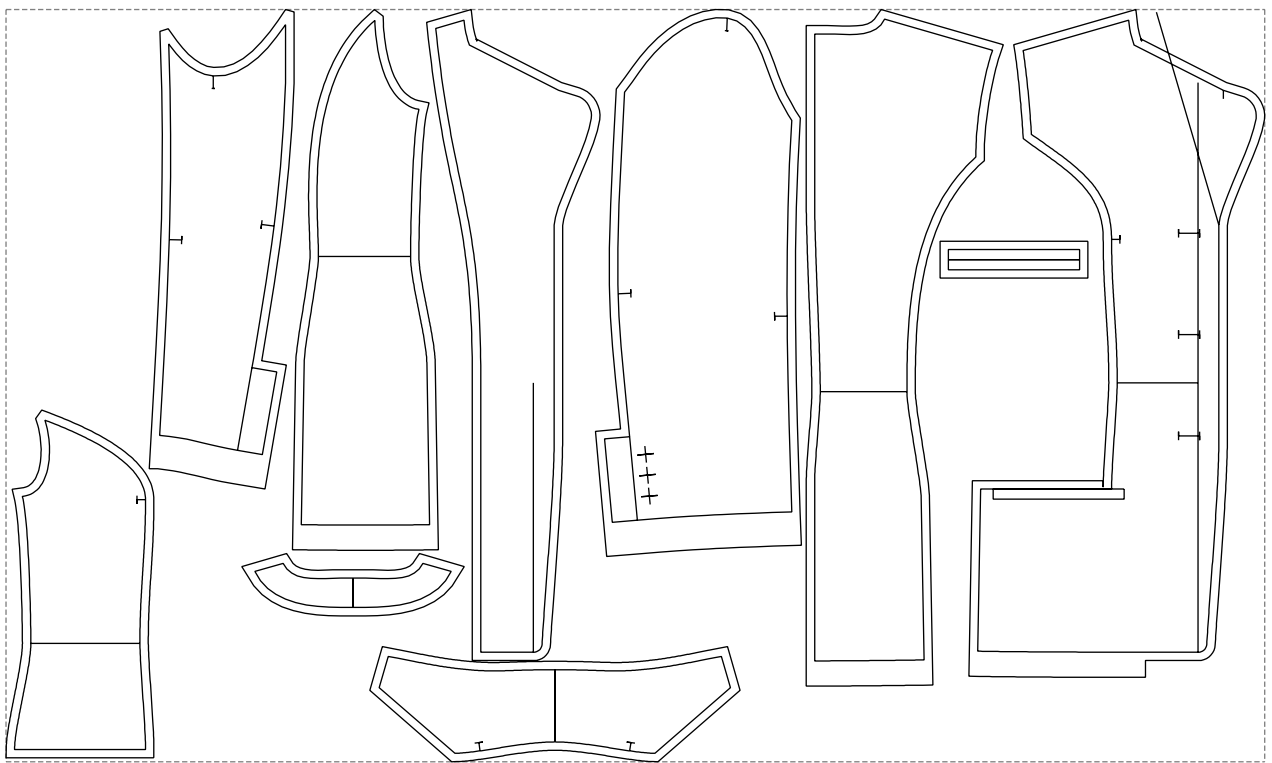

Not for print

Paper size: A4, size:1399.00 x1739.40 mm

# Example

size:1499.00 x896.17 mm

Maneken =1 ver.0

rz\_1=170

rz\_16=88

rz\_17=75.6

rz\_18=67.6

rz\_19=96

rz\_20=94.6

---

. . . . .  
. . . . .  
. . . . .